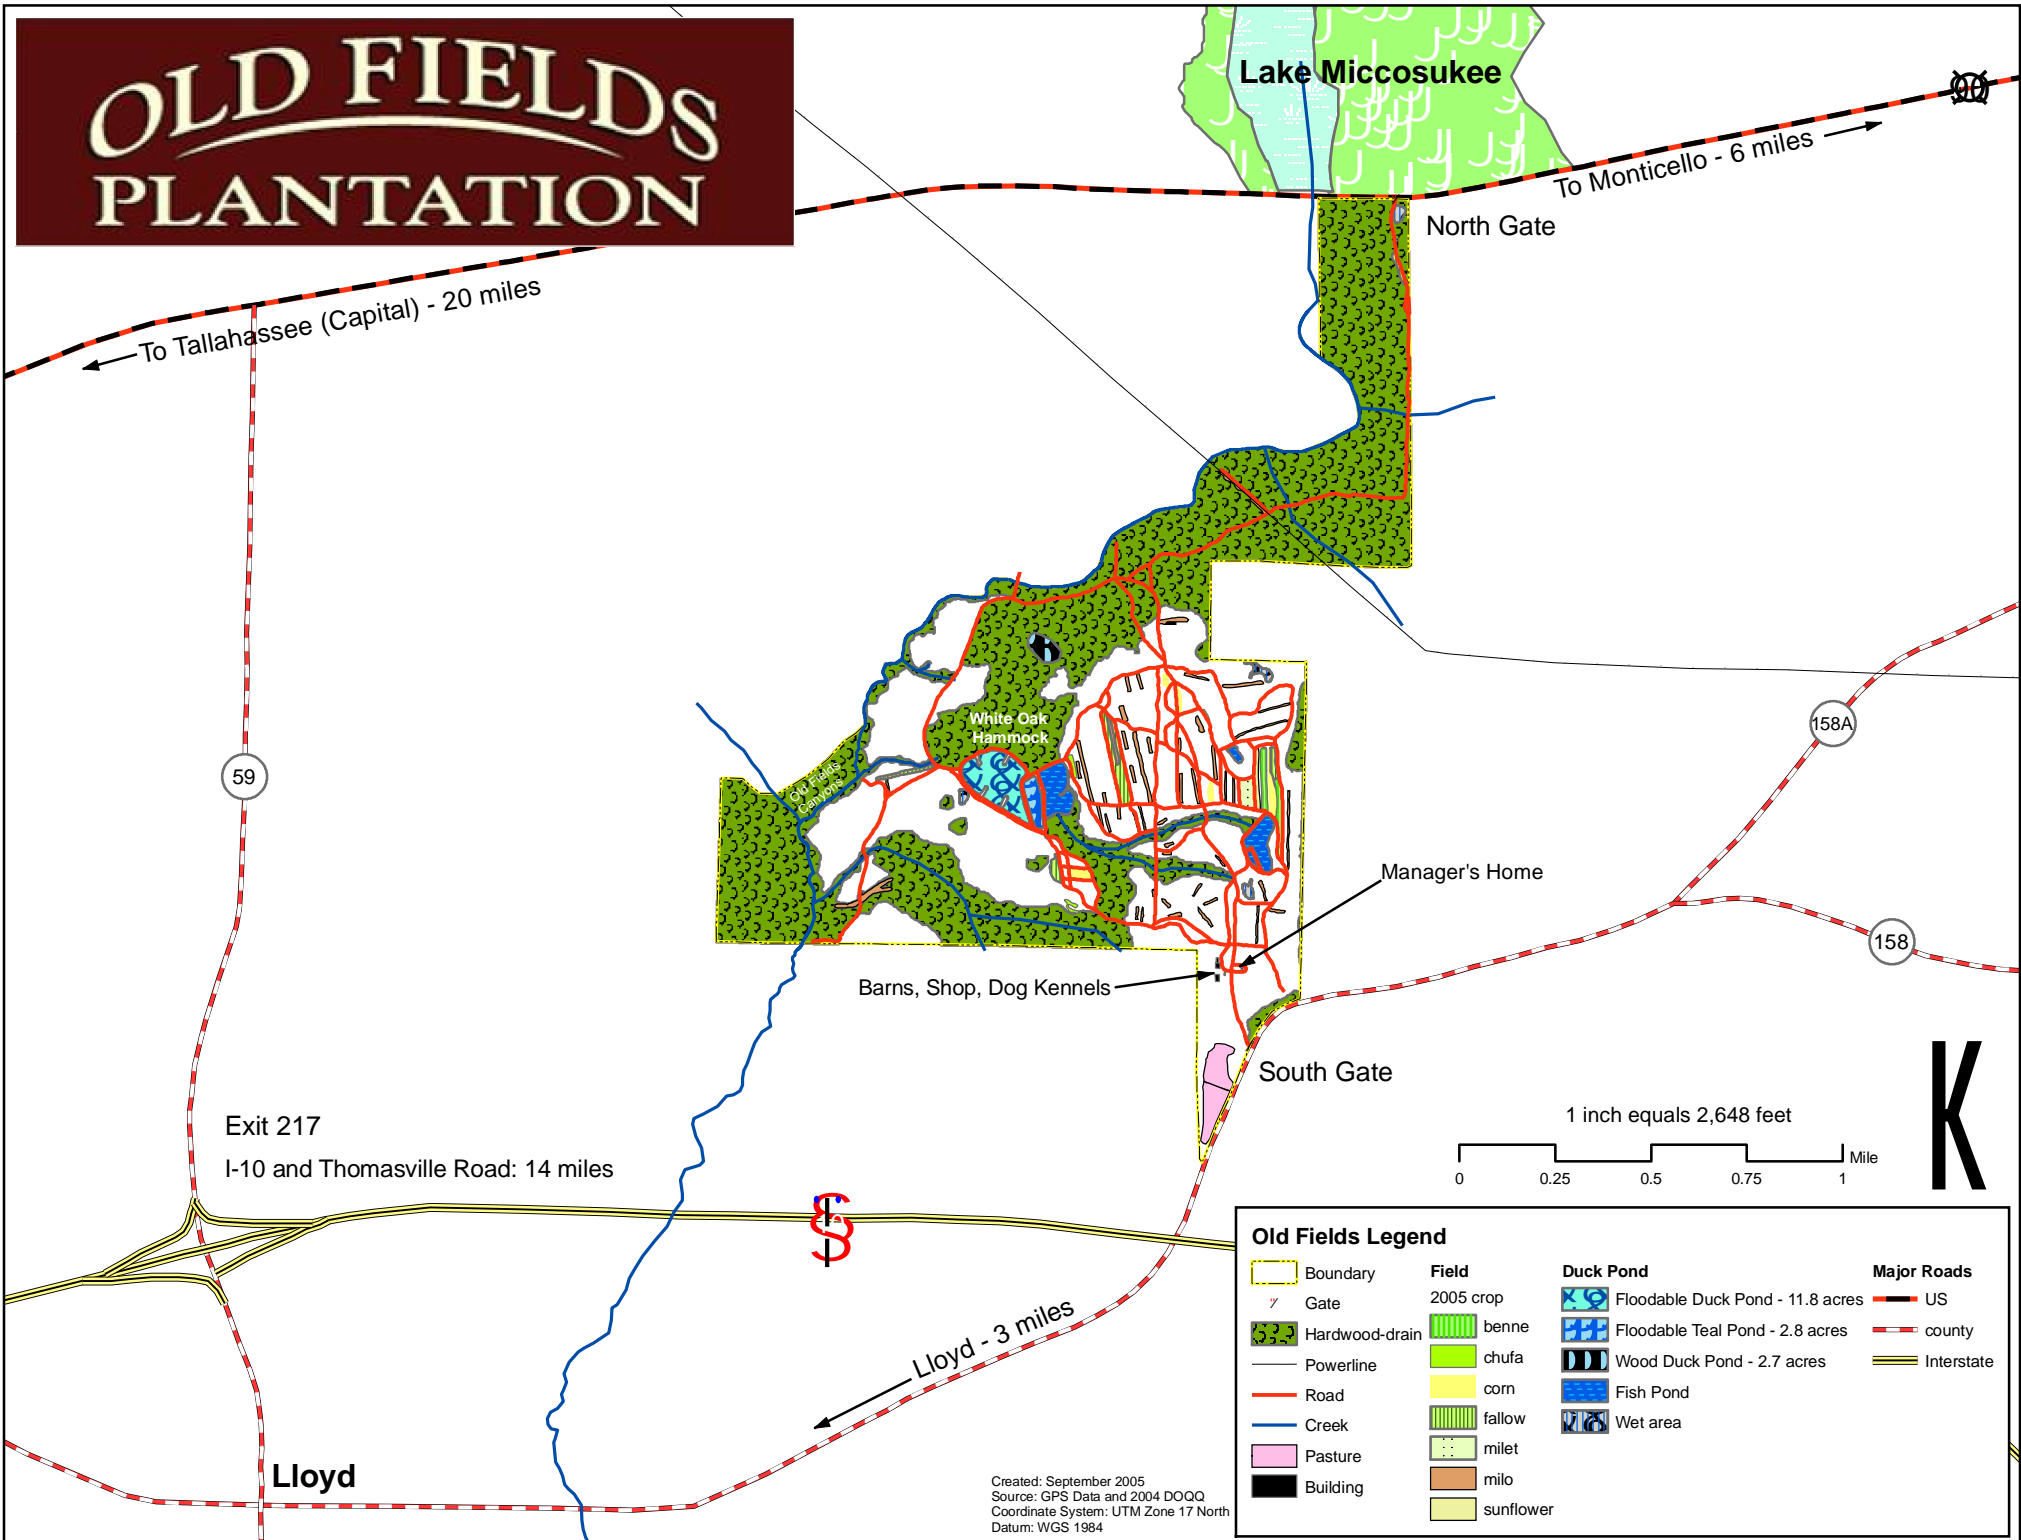

# OLD FIELDS PLANTATION

## Old Fields Legend

Field		Duck Pond		Major Roads	
Boundary	2005 crop	Floodable Duck Pond - 11.8 acres	US	county	Interstate
Hardwood-drain	benne	Floodable Teal Pond - 2.8 acres	Wood Duck Pond - 2.7 acres		
Powerline	chufa	Fish Pond	Wet area		
Road	corn				
Creek	fallow				
Pasture	millet				
Building	milo				
	sunflower				

Created: September 2005  
 Source: GPS Data and 2004 DOQQ  
 Coordinate System: UTM Zone 17 North  
 Datum: WGS 1984

K