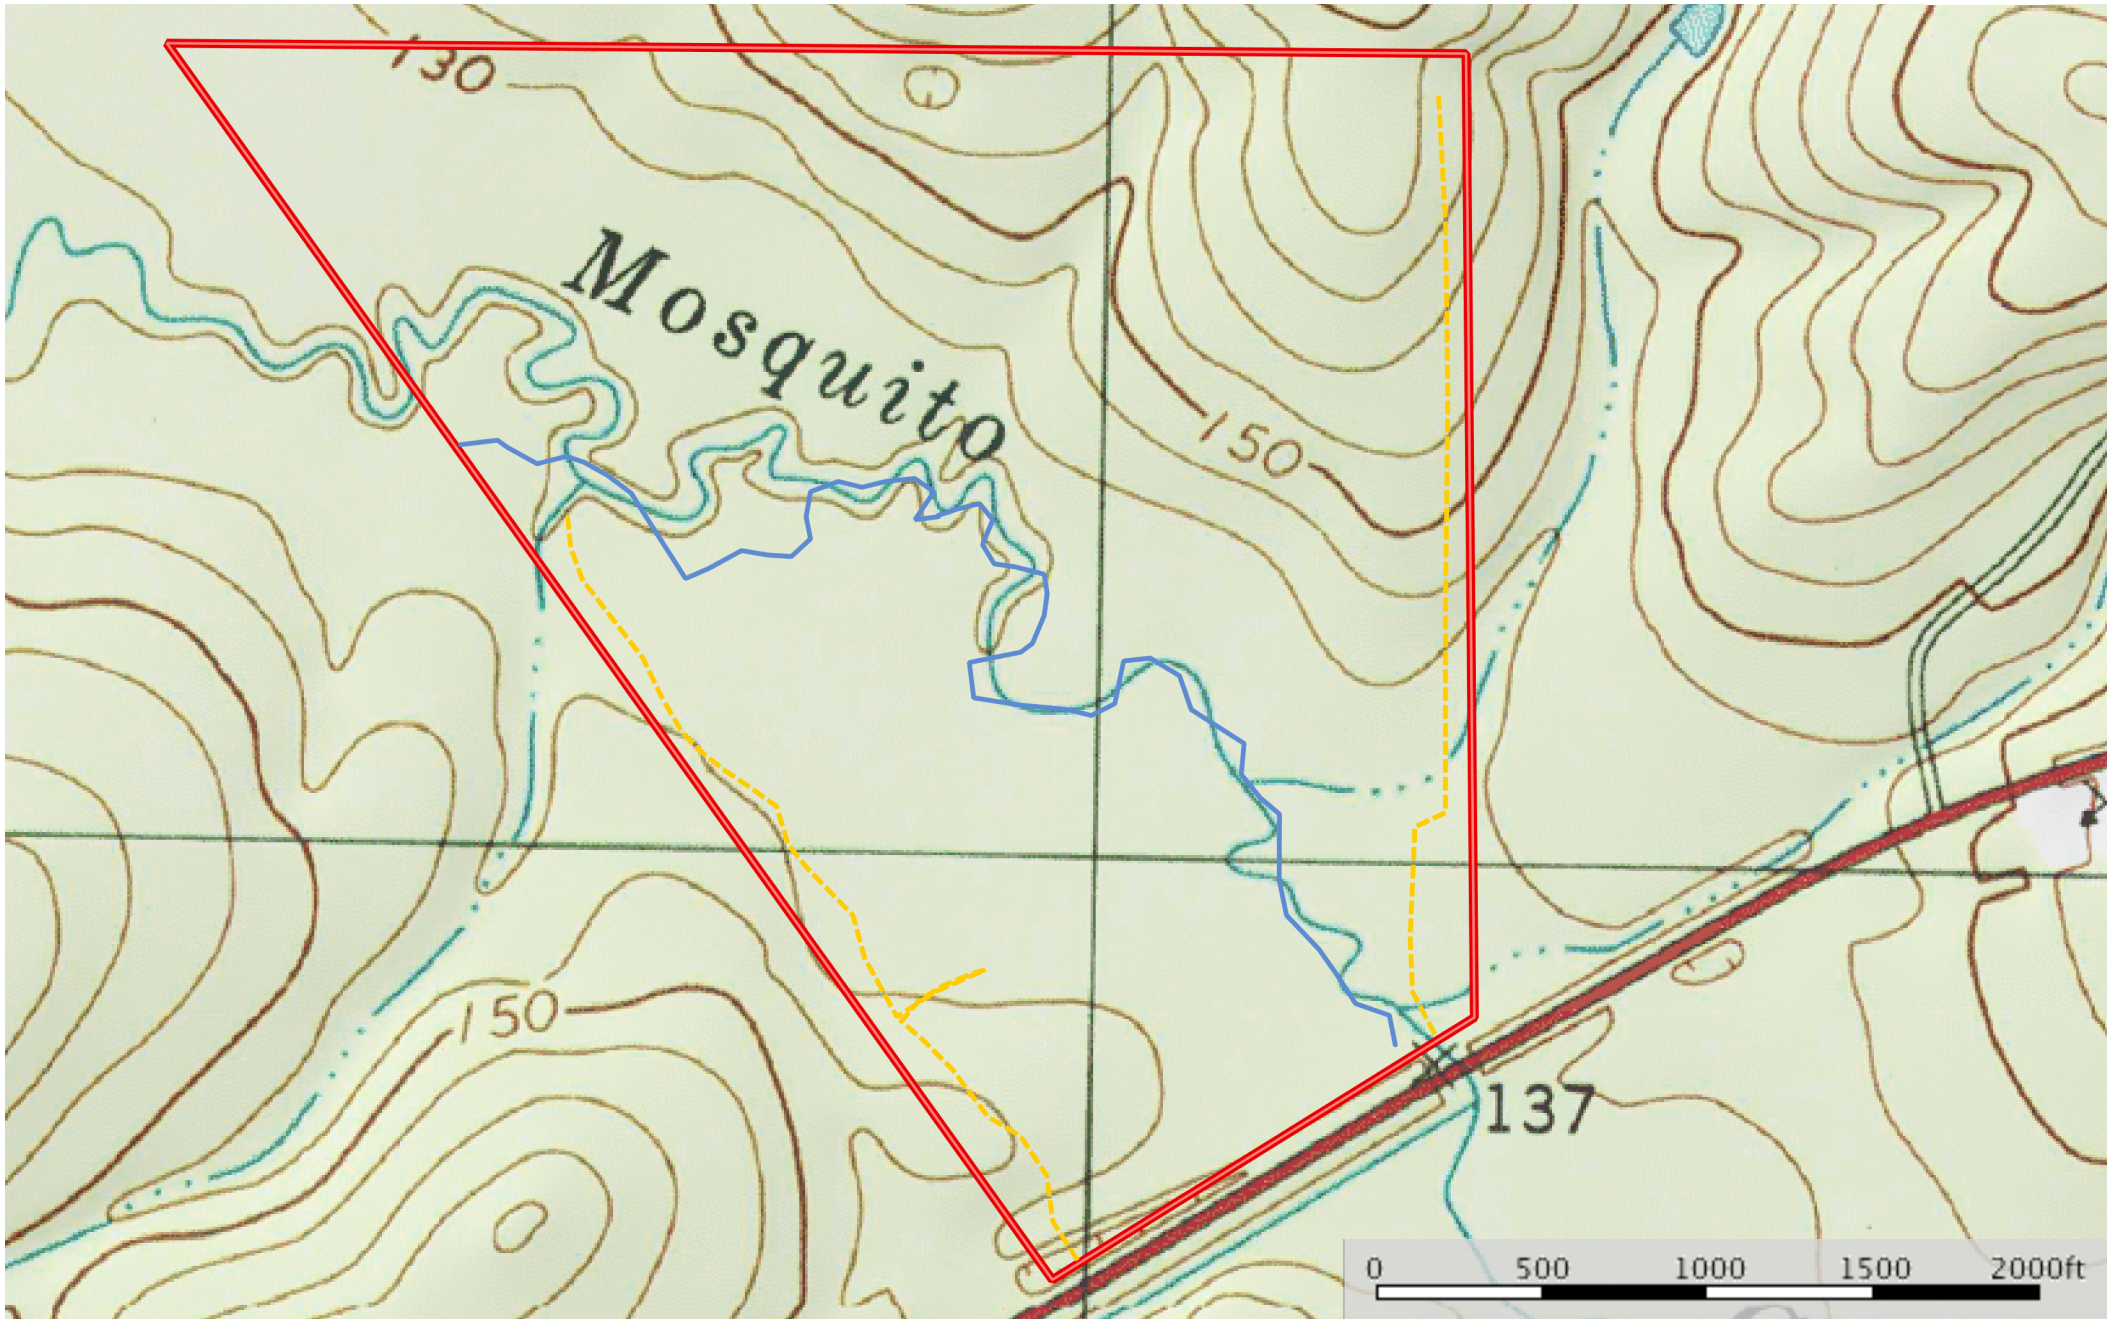

Mosquito Creek Topo Map

Decatur County, Georgia, 149.3 AC +/-

-  River / Creek
-  Road / Trail
-  Boundary