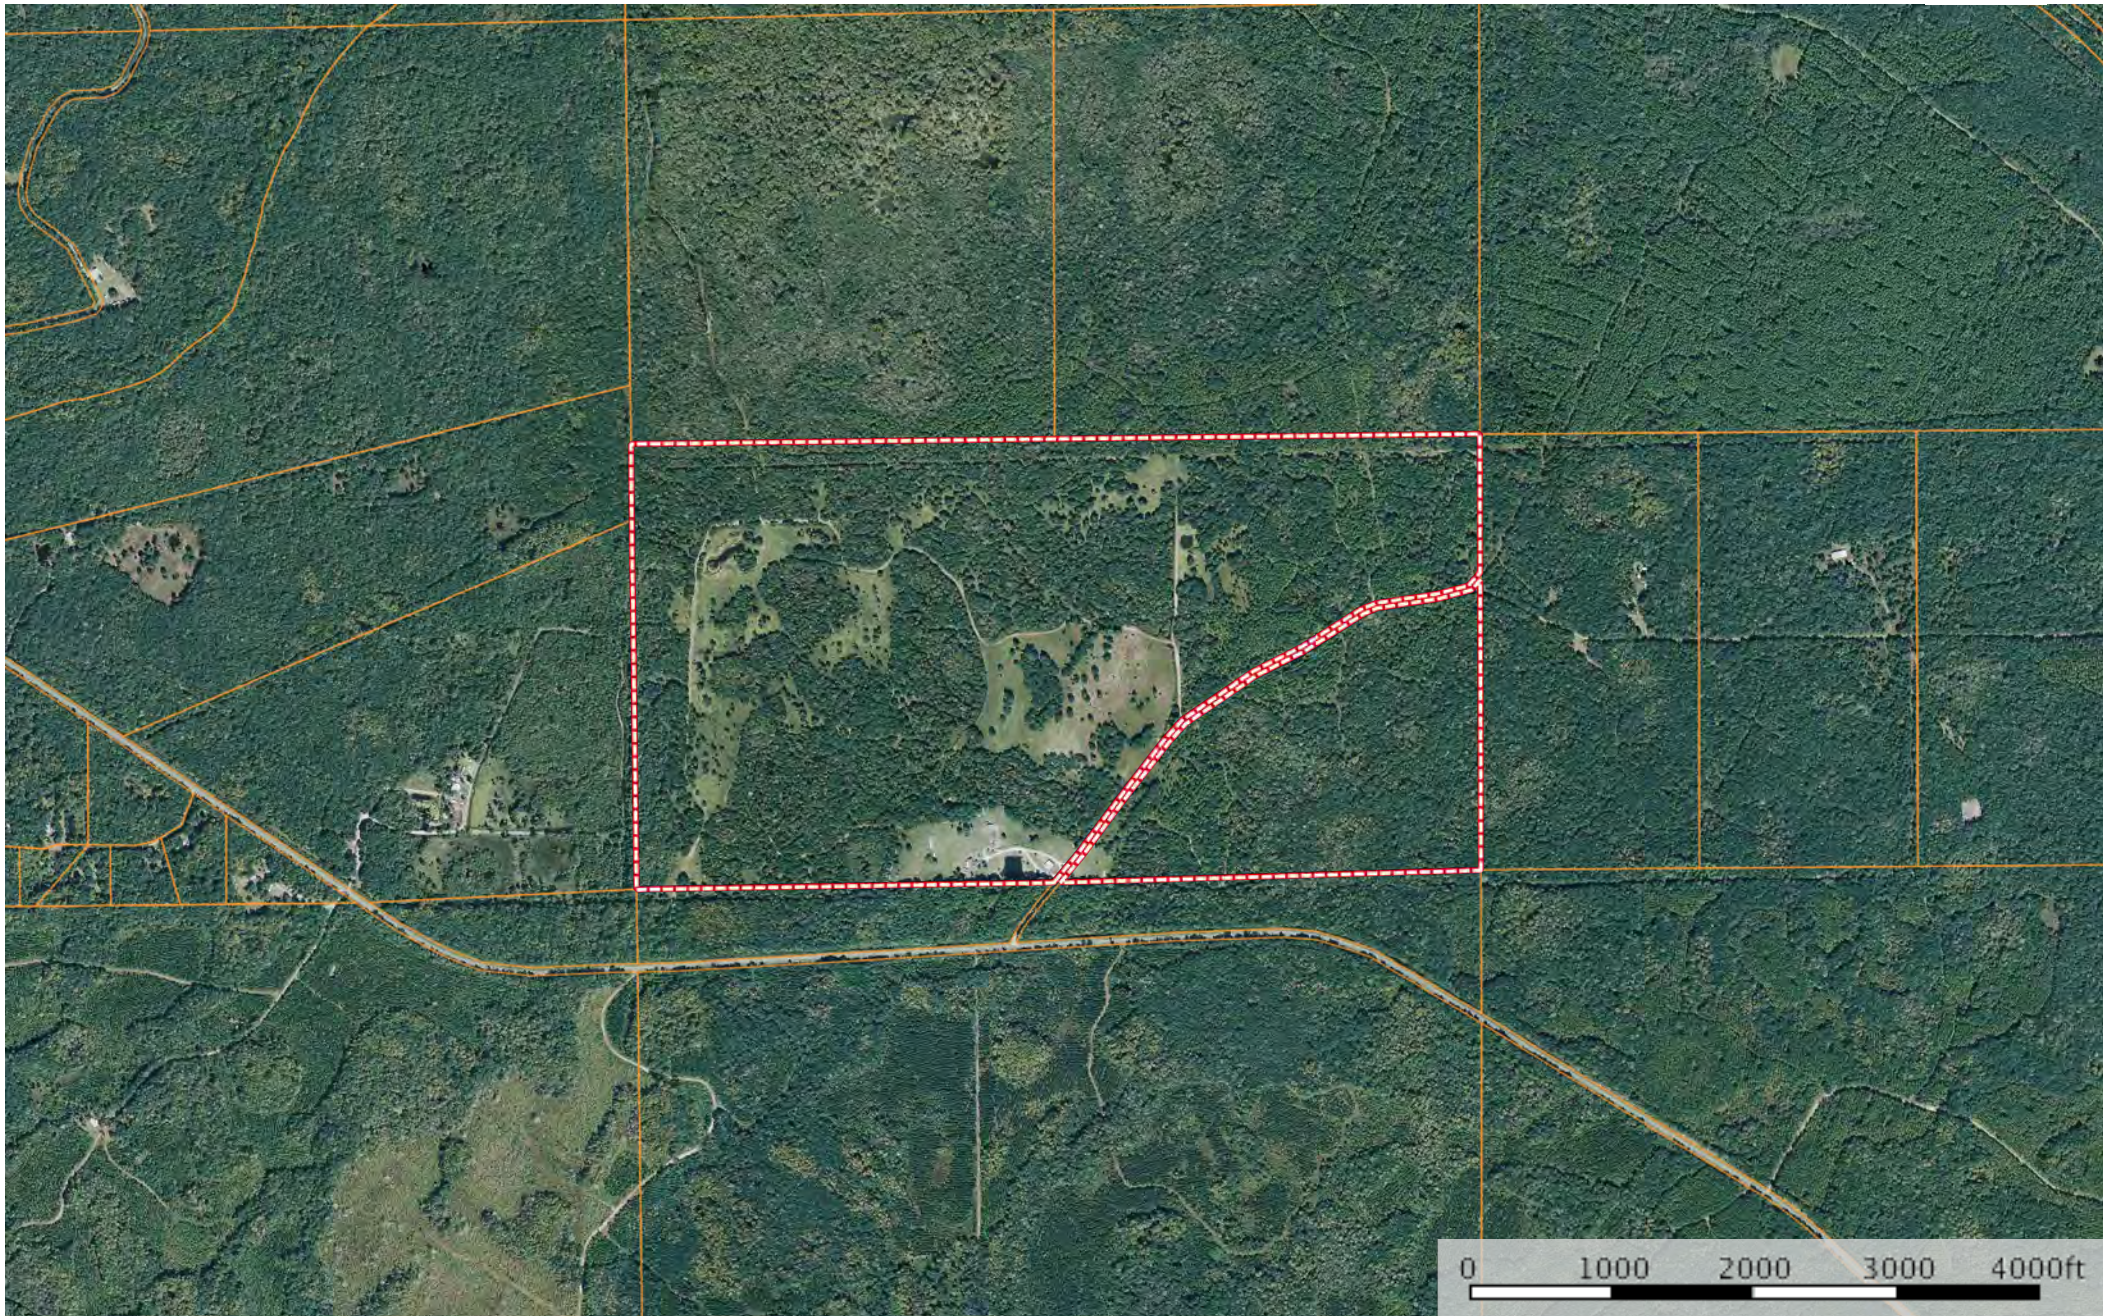

# Dixie Sportsman Hunting Preserve

Dixie County, Florida, 320 AC +/-

 Boundary