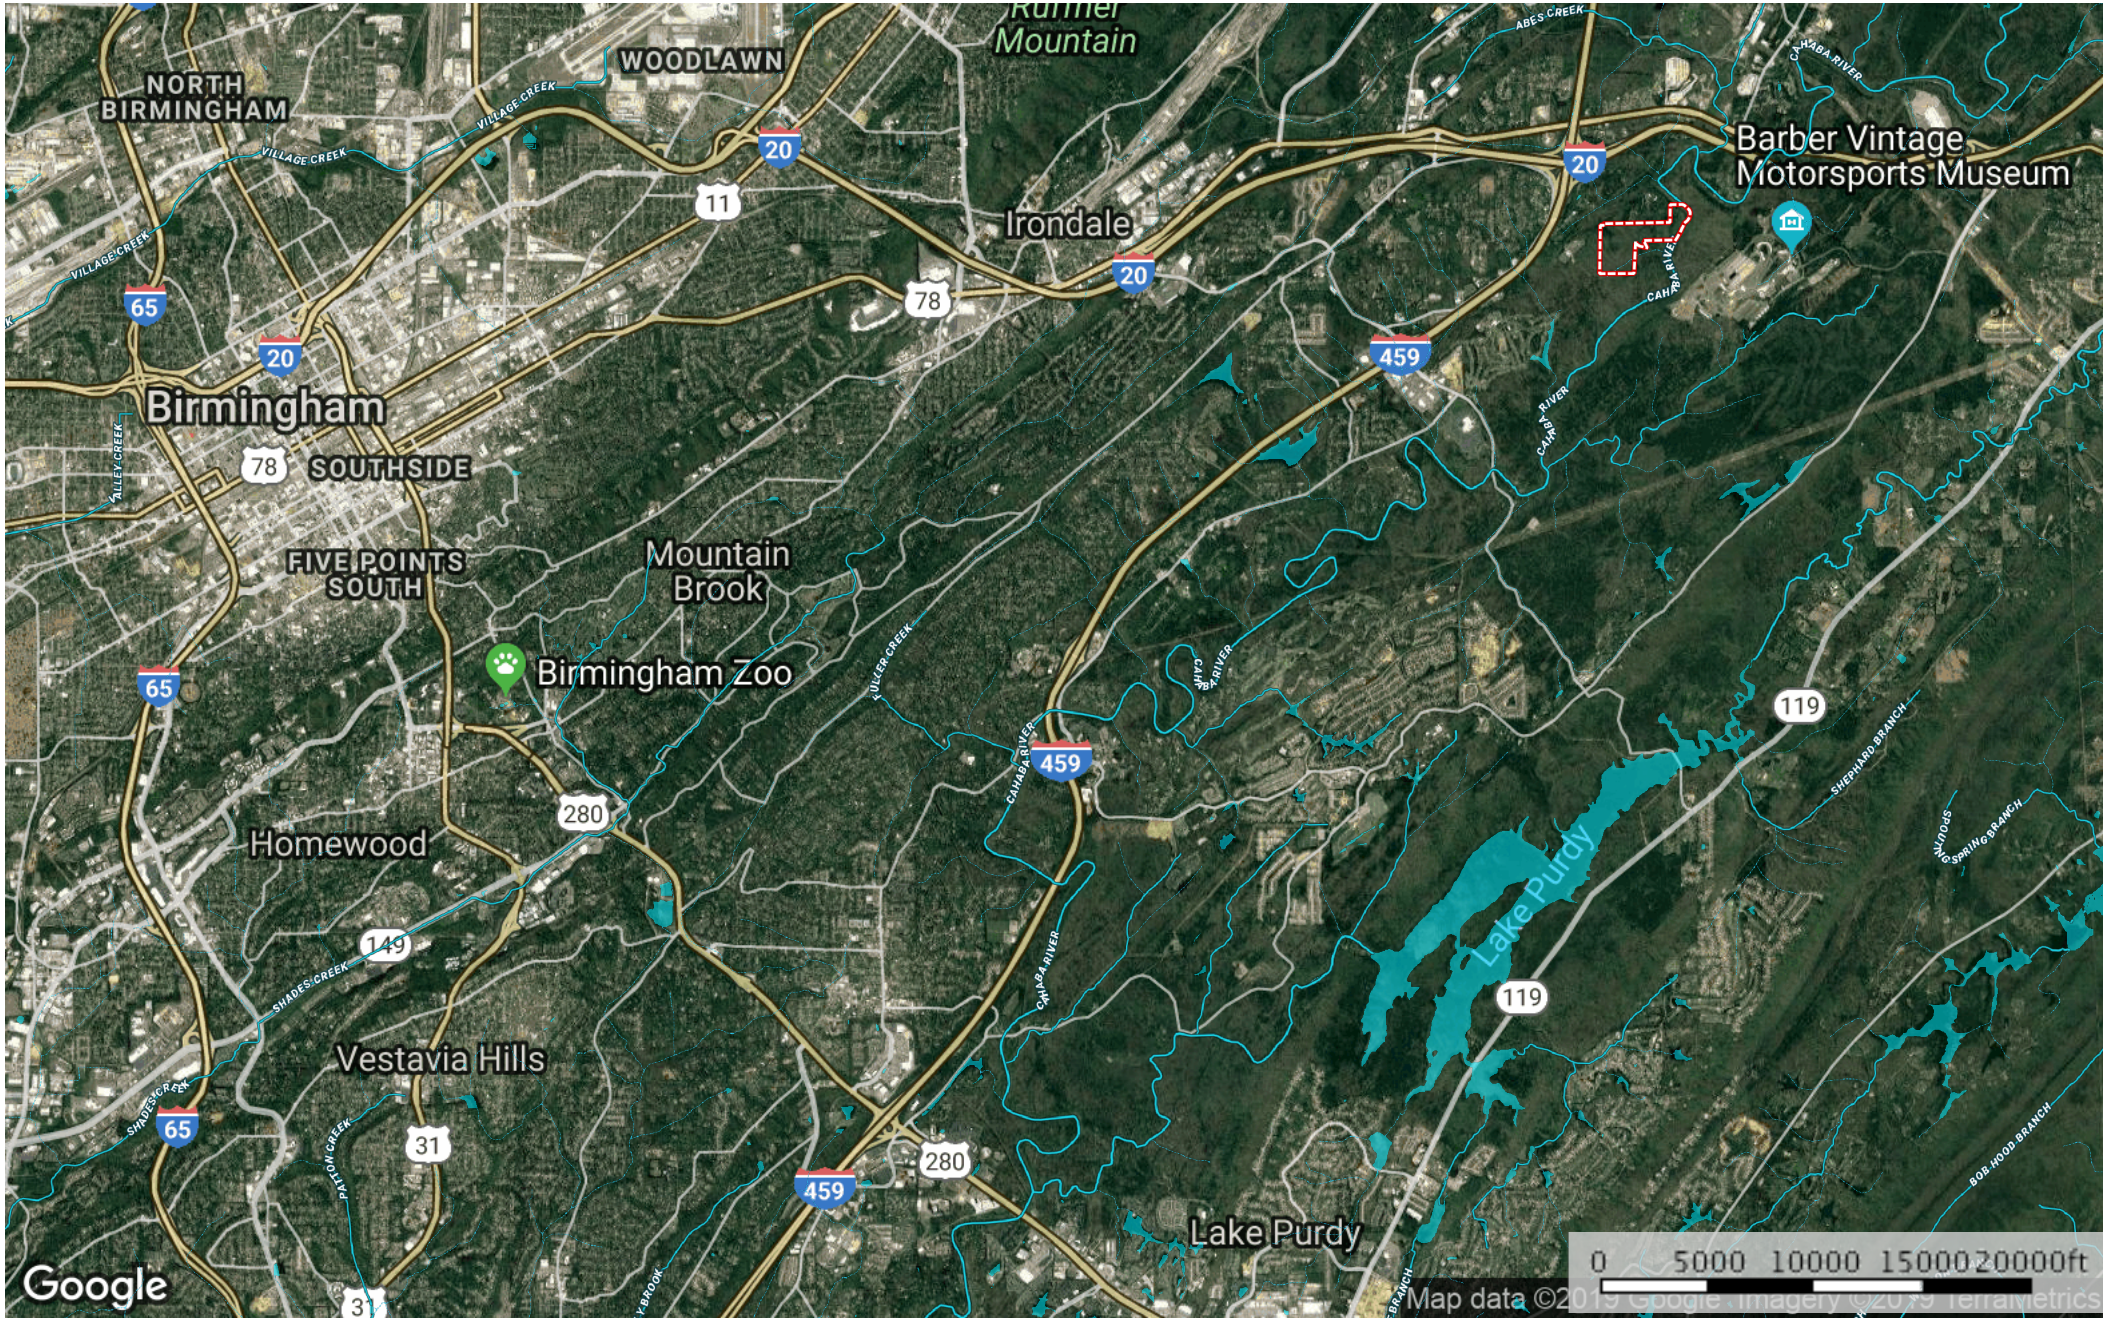

Cahaba River Retreat

Jefferson County, Alabama, 101 AC +/-

- Boundary
- ~ Stream, Intermittent
- River/Creek
- Water Body