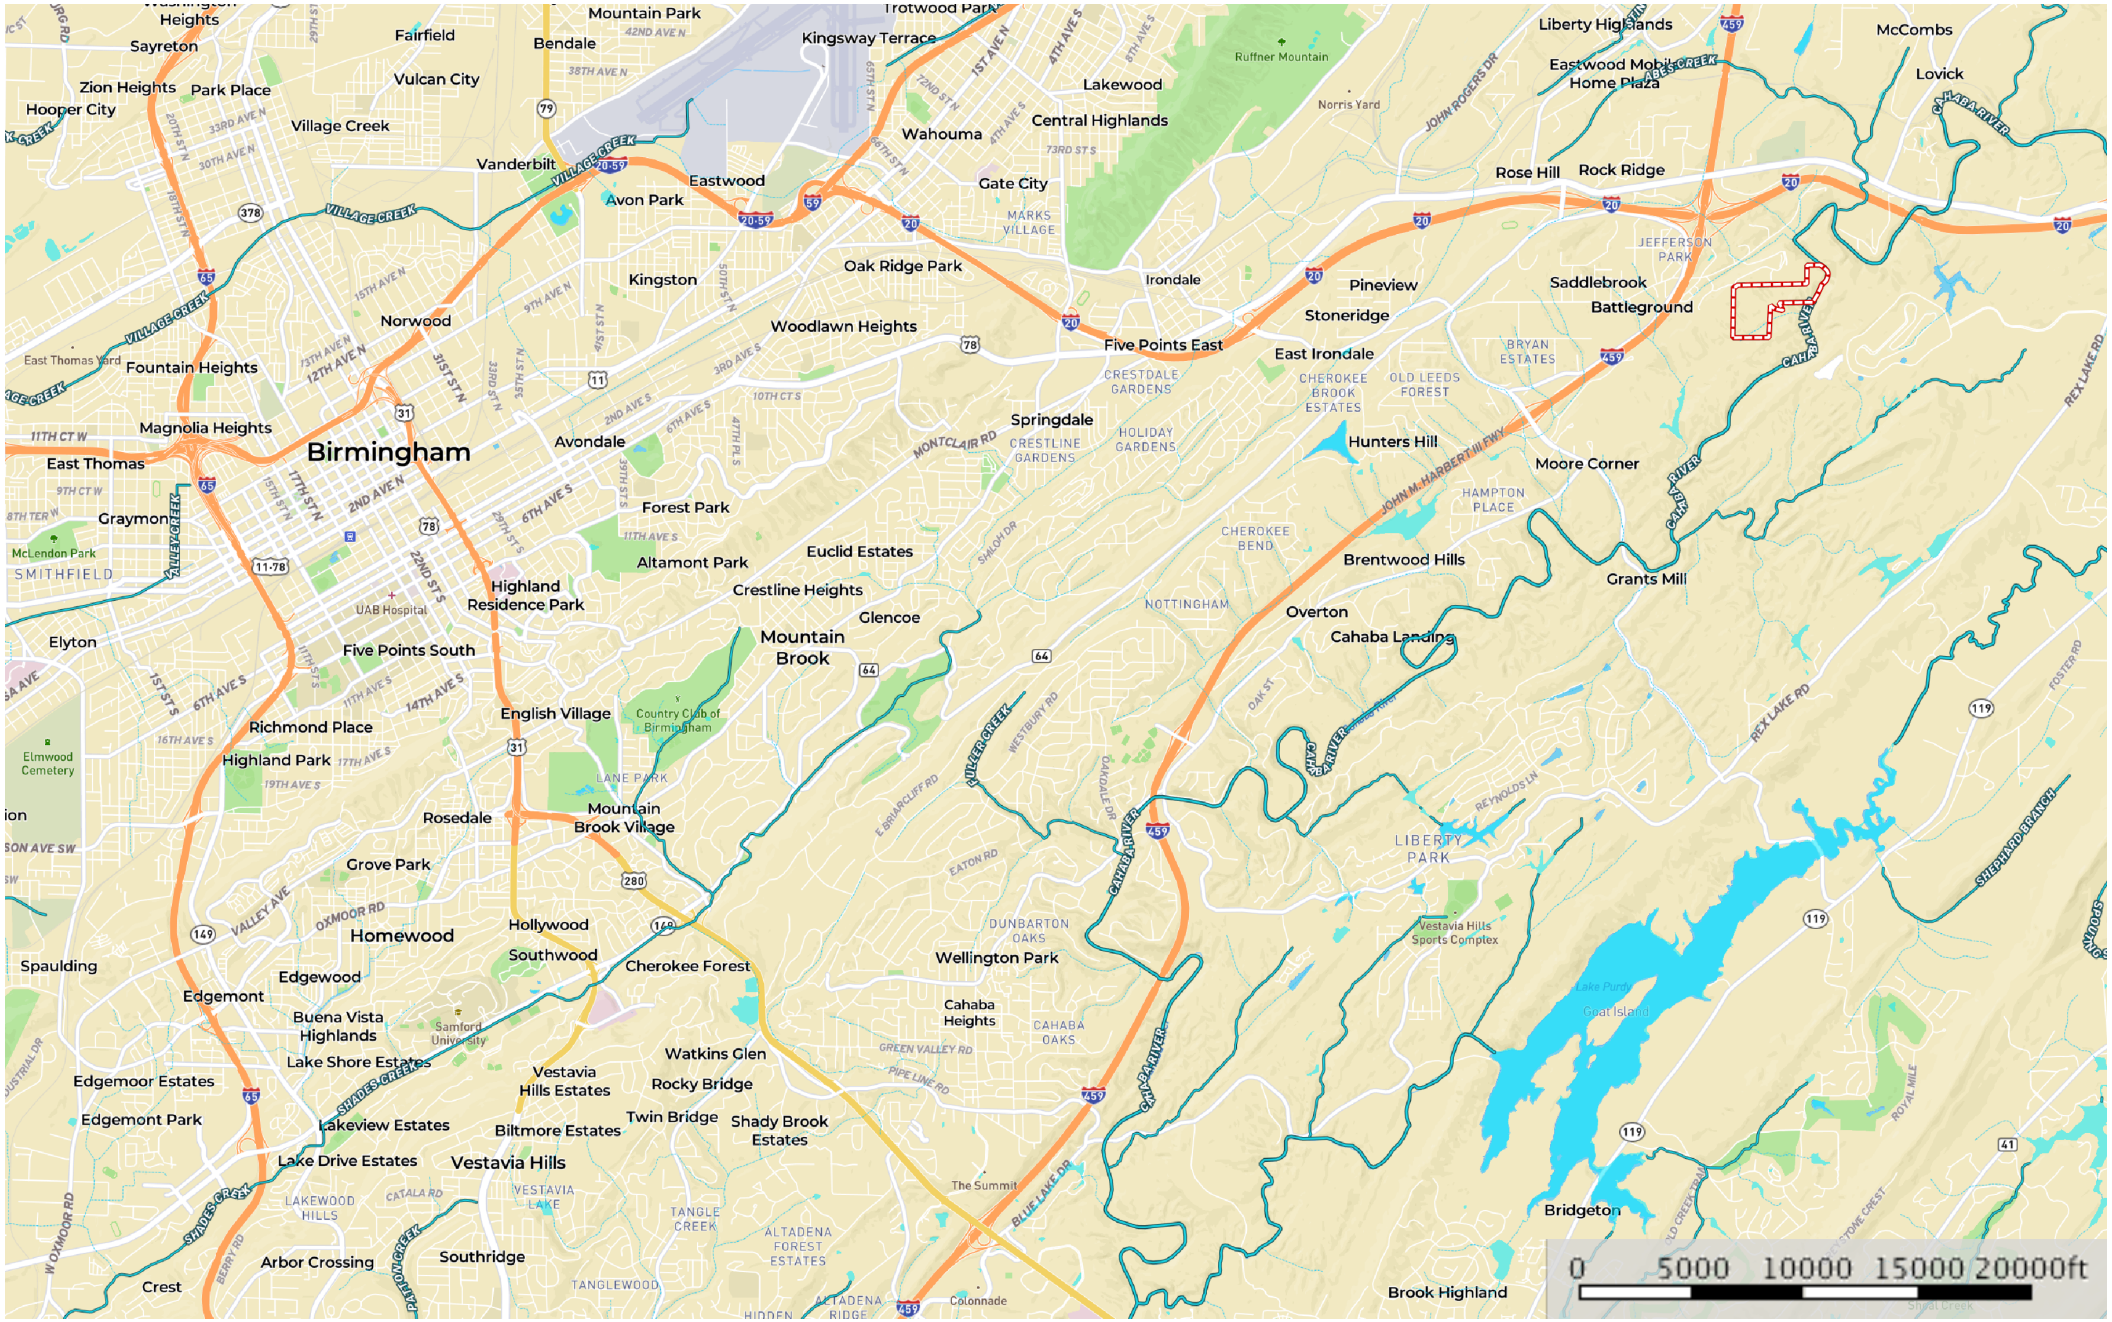

Cahaba River Retreat

Jefferson County, Alabama, 101 AC +/-

- Boundary
- Stream, Intermittent
- River/Creek
- Water Body