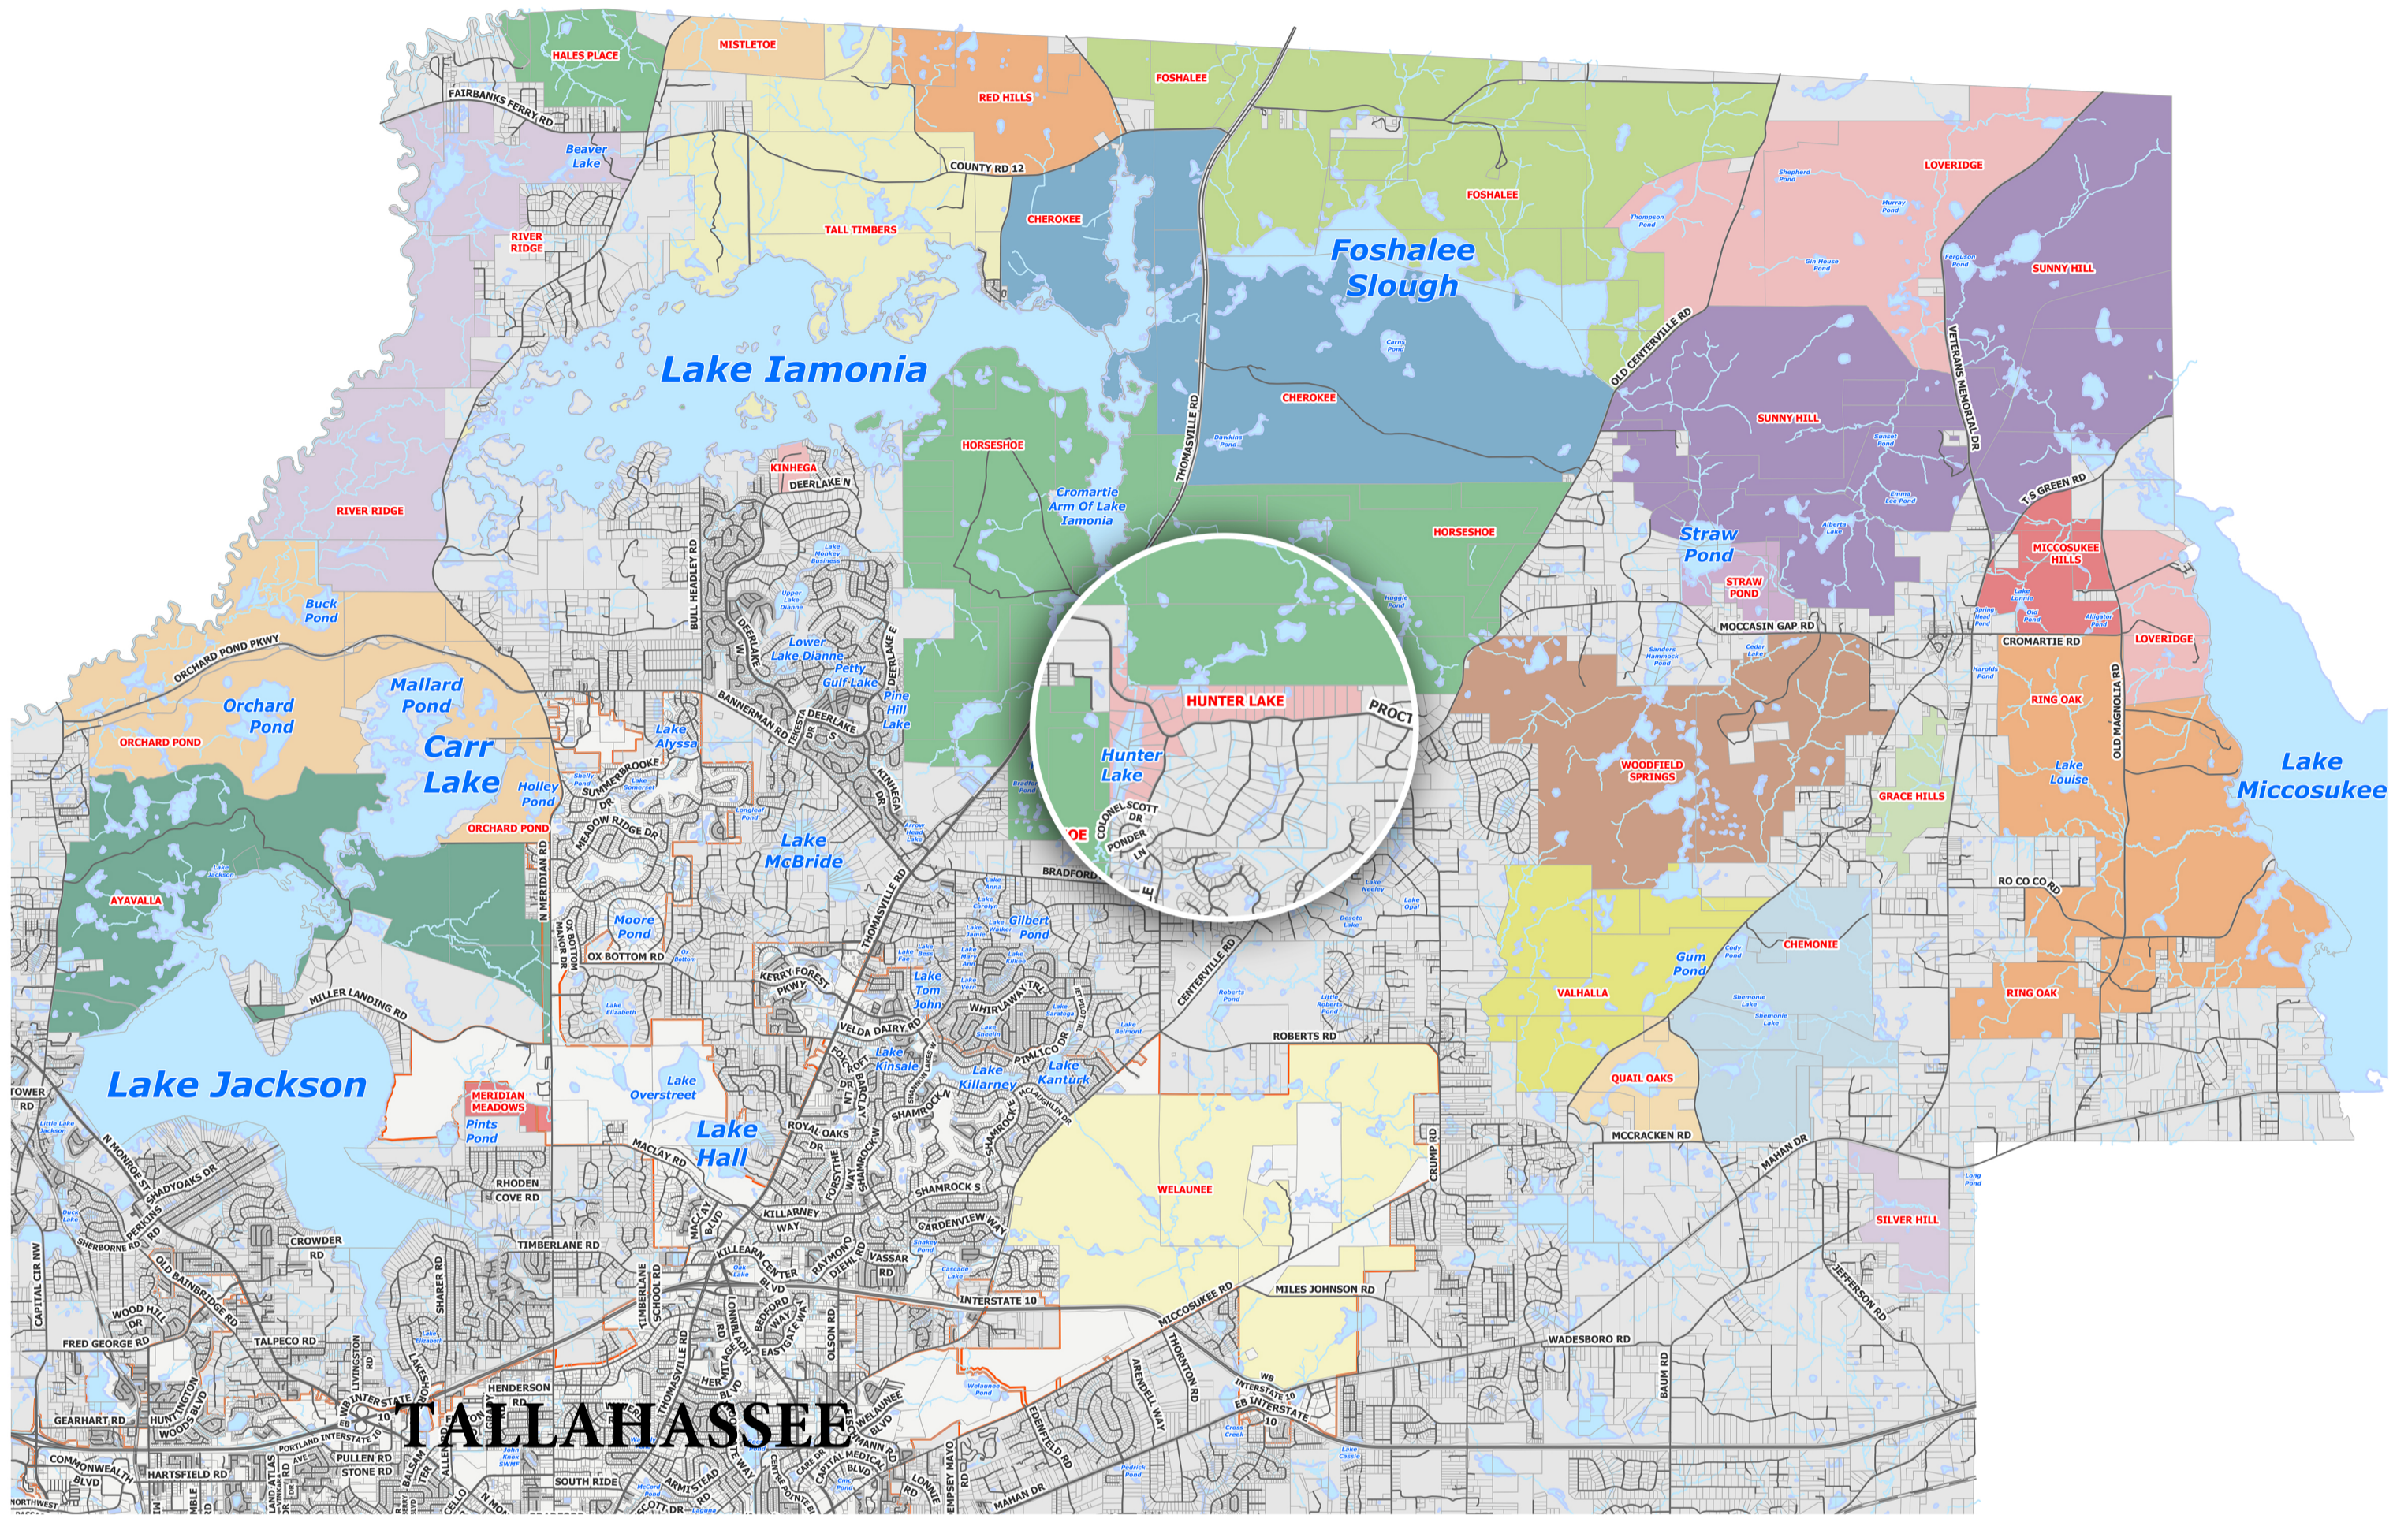

Plantation Land in Leon County

0 0.75 1.5 3 Miles

Scale: 1:44,000

Plantations in Leon County

AYAVALLA	MISTLETOE
CHEMONIE	ORCHARD POND
CHEROKEE	QUAIL OAKS
EL DESTINO	RED HILLS
FOSHALEE	RING OAK
GERRELL	RIVER RIDGE
GRACE HILLS	SILVER HILL
HALES PLACE	STRAW POND
HORSESHOE	SUNNY HILL
HUNTER LAKE	TALL TIMBERS
KINHEGA	VALHALLA
LOVERIDGE	WELAUNEE
MERIDIAN MEADOWS	WOOD SINK
MICCOSUKEE HILLS	WOODFIELD SPRINGS