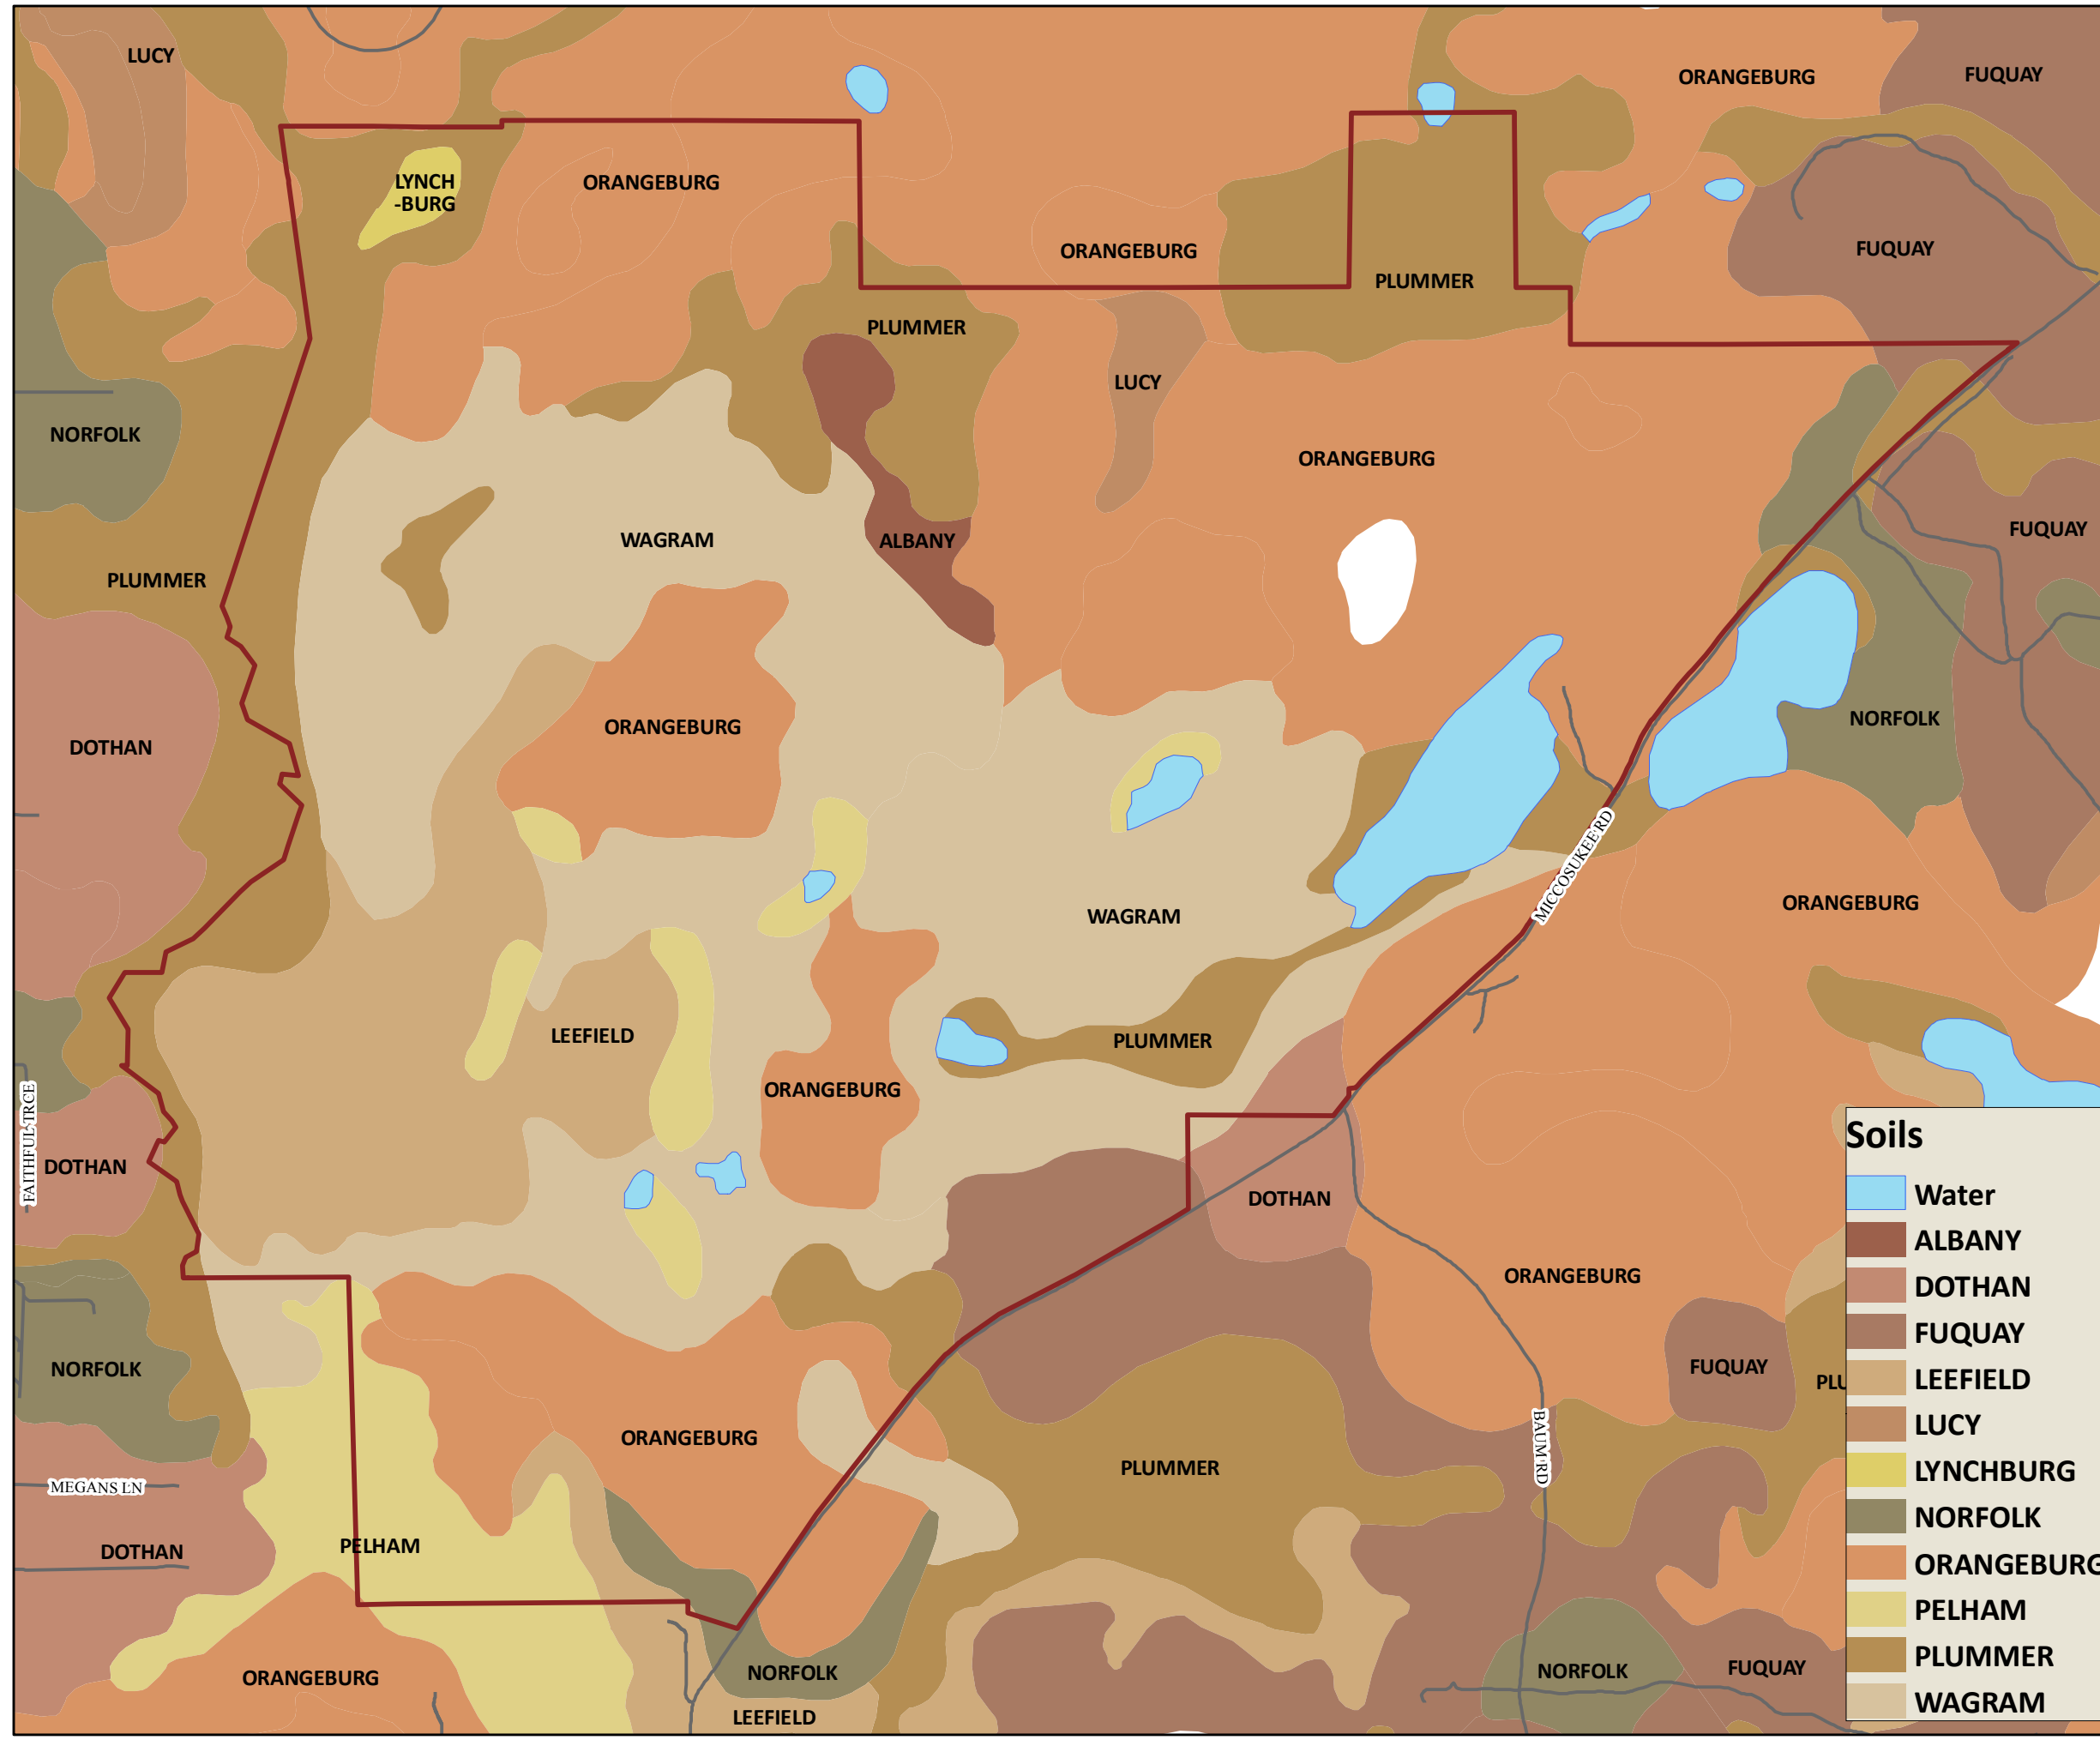

**Valhalla Plantation**  
 2,410 +/- total acres  
 Leon County, Florida

**USDA Natural Resource  
 Conservation Service Soils Data**

- Major Roads
- Streets
- Valhalla

Soils	
	Water
	ALBANY
	DOTHAN
	FUQUAY
	LEEFIELD
	LUCY
	LYNCHBURG
	NORFOLK
	ORANGEBURG
	PELHAM
	PLUMMER
	WAGRAM