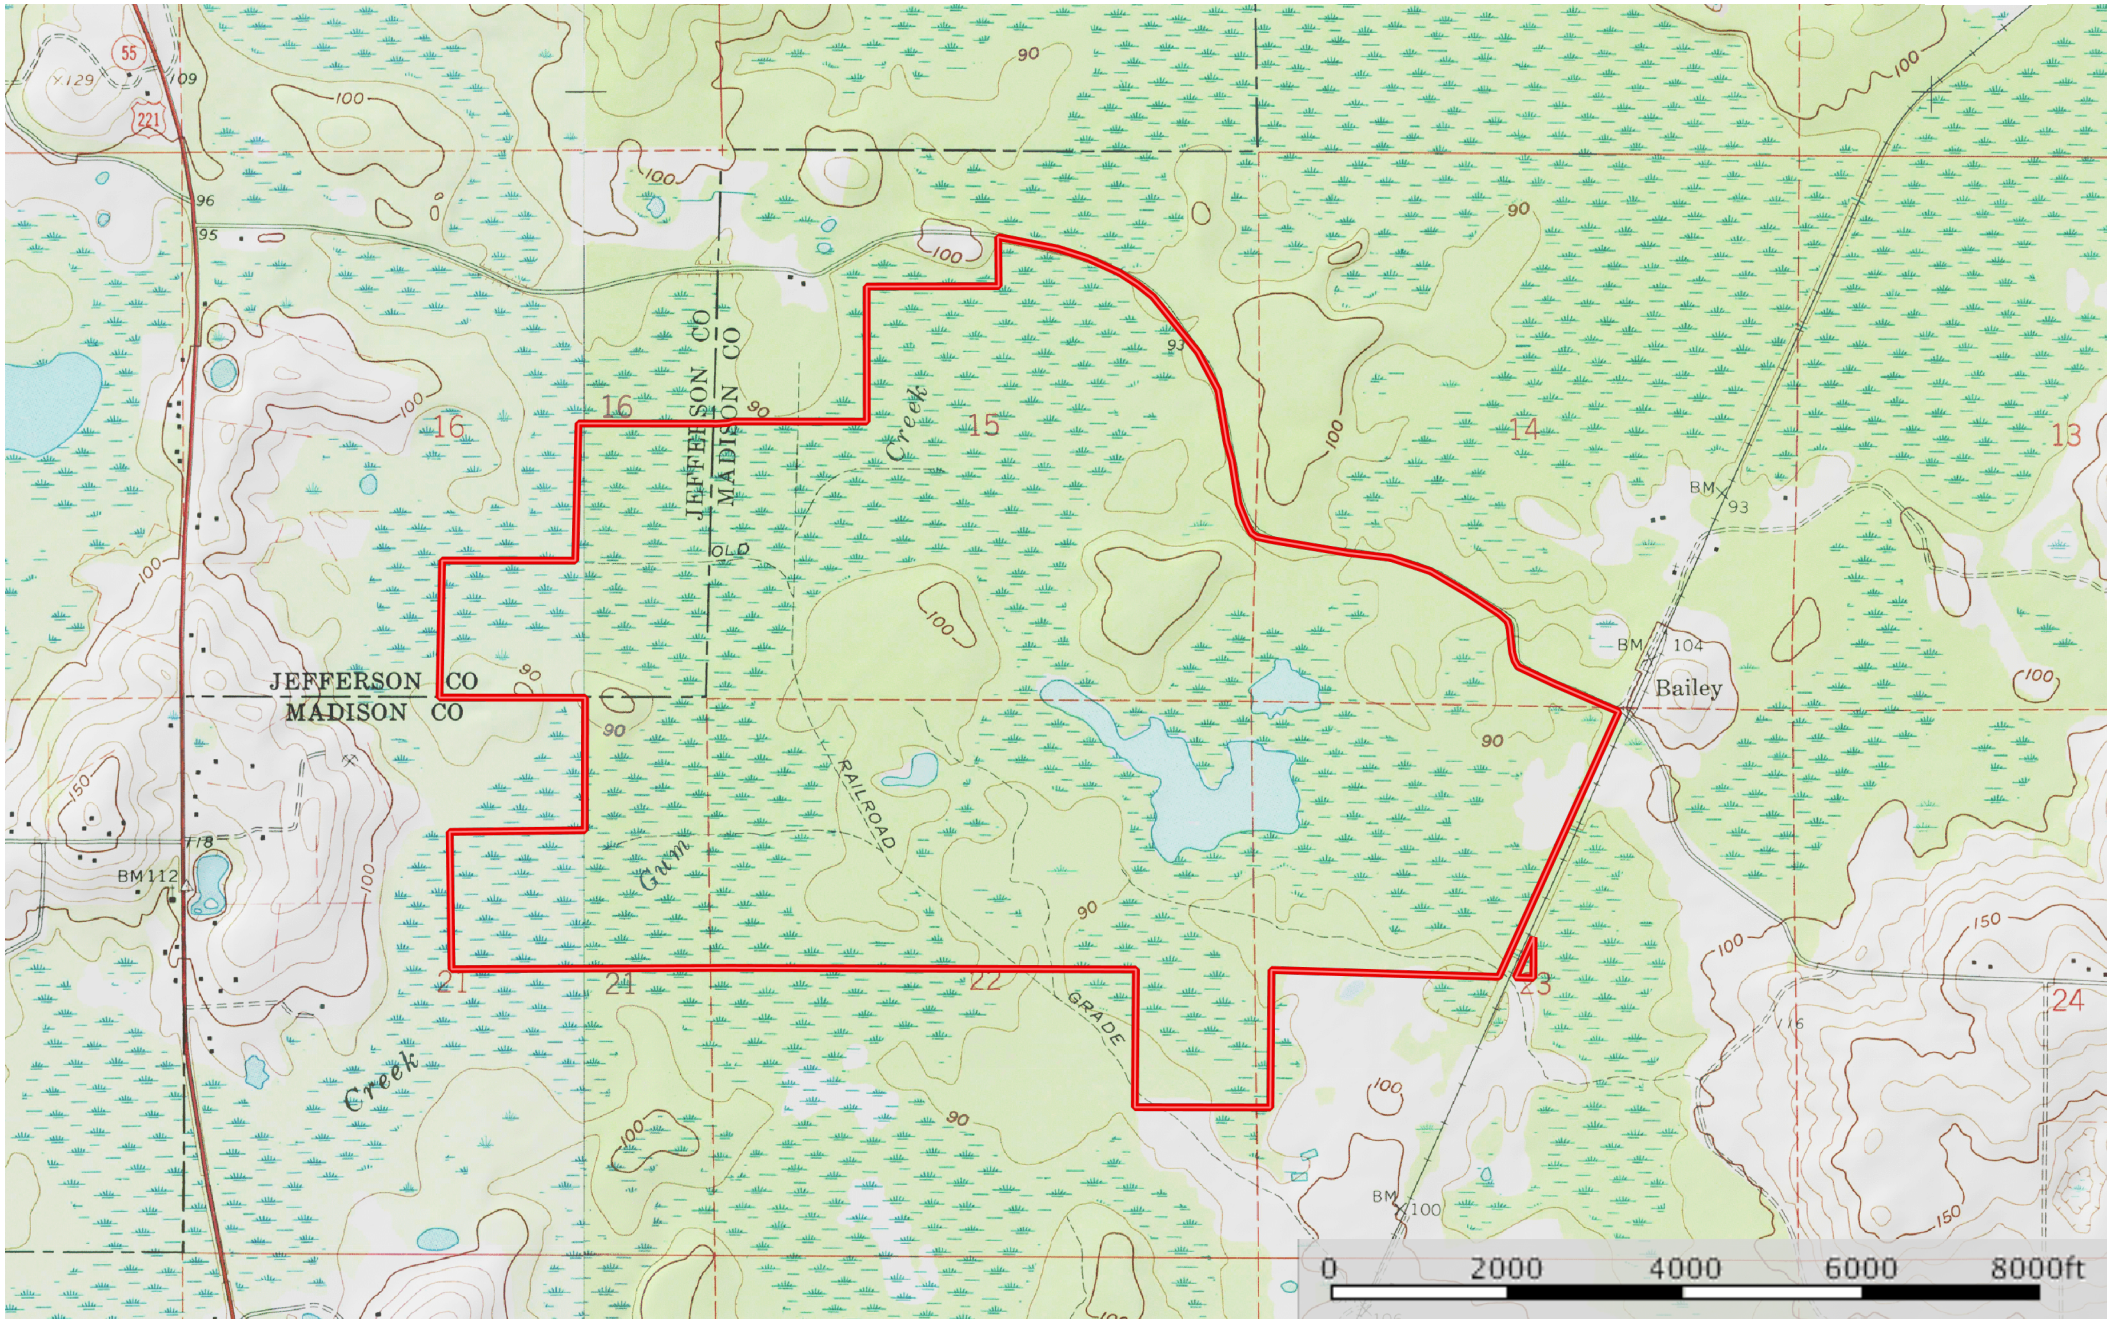

Tupelo Hammock

Madison County, Florida, 1331 AC +/-

 Boundary