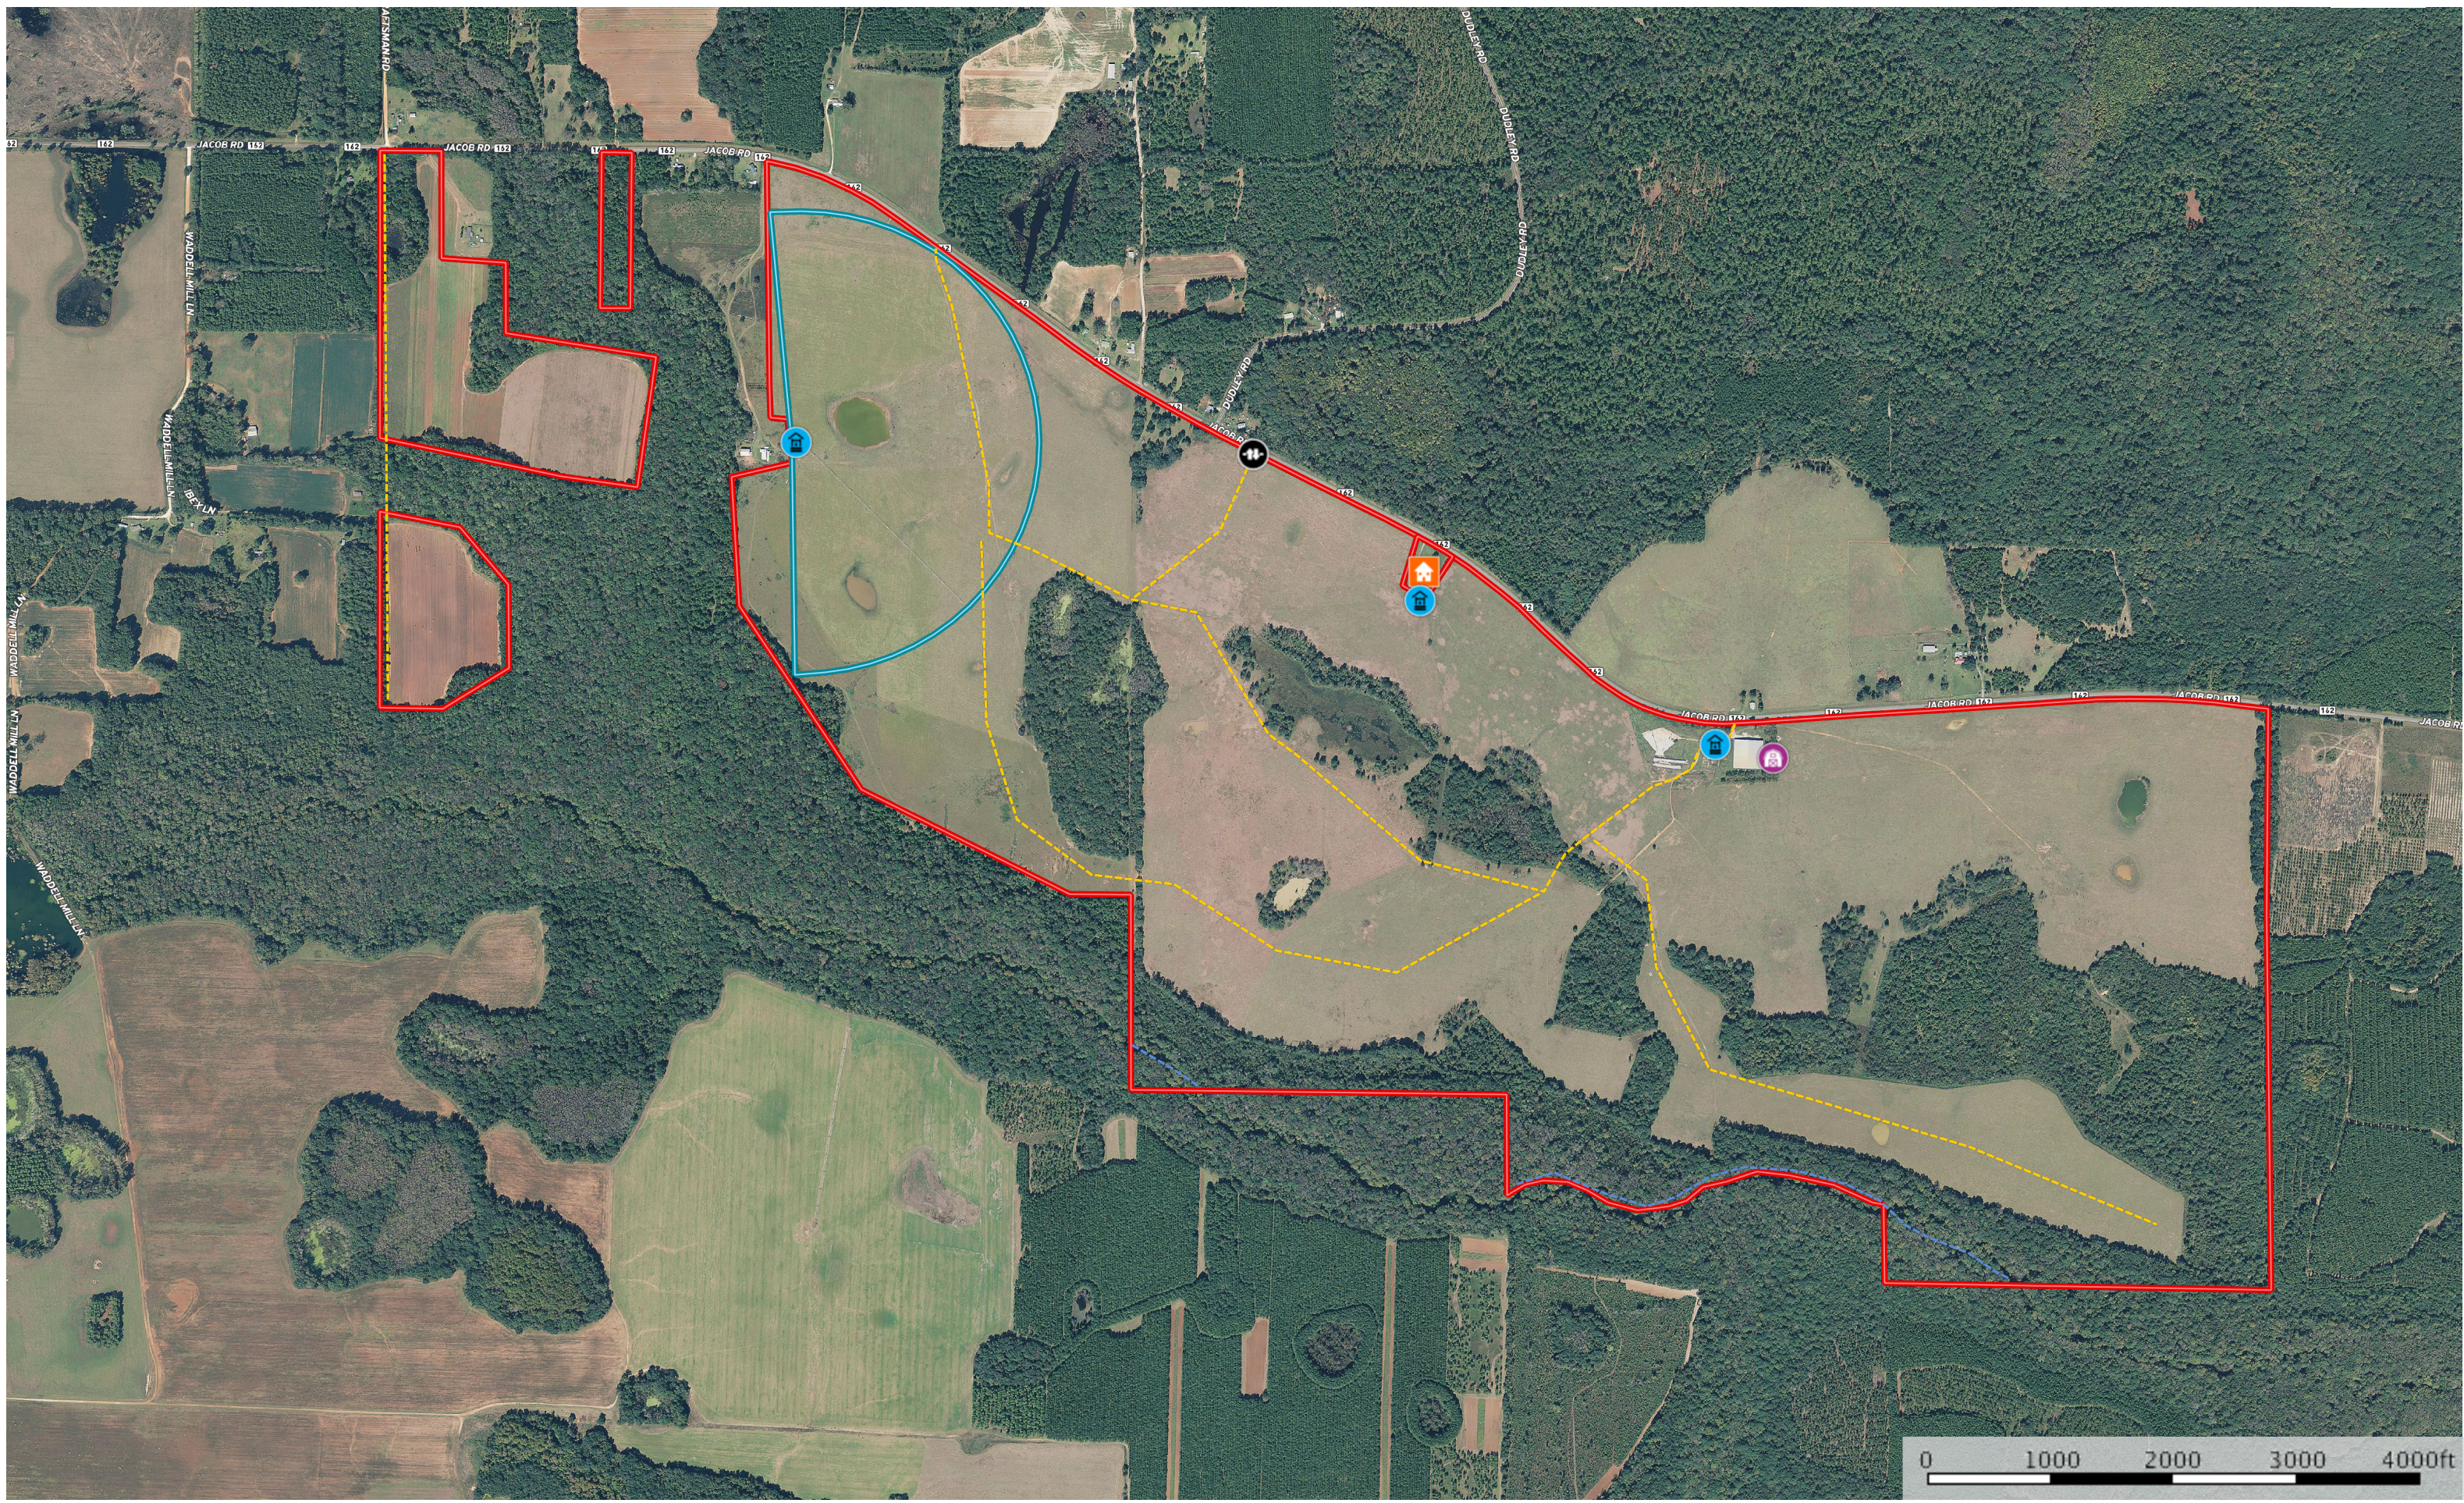

SC Tract D Neil Farm  
Jackson County, Florida, 1049.12 AC +/-

- Well
- Gate
- House
- Barn
- Road / Trail
- Stream
- Pivot
- Boundary