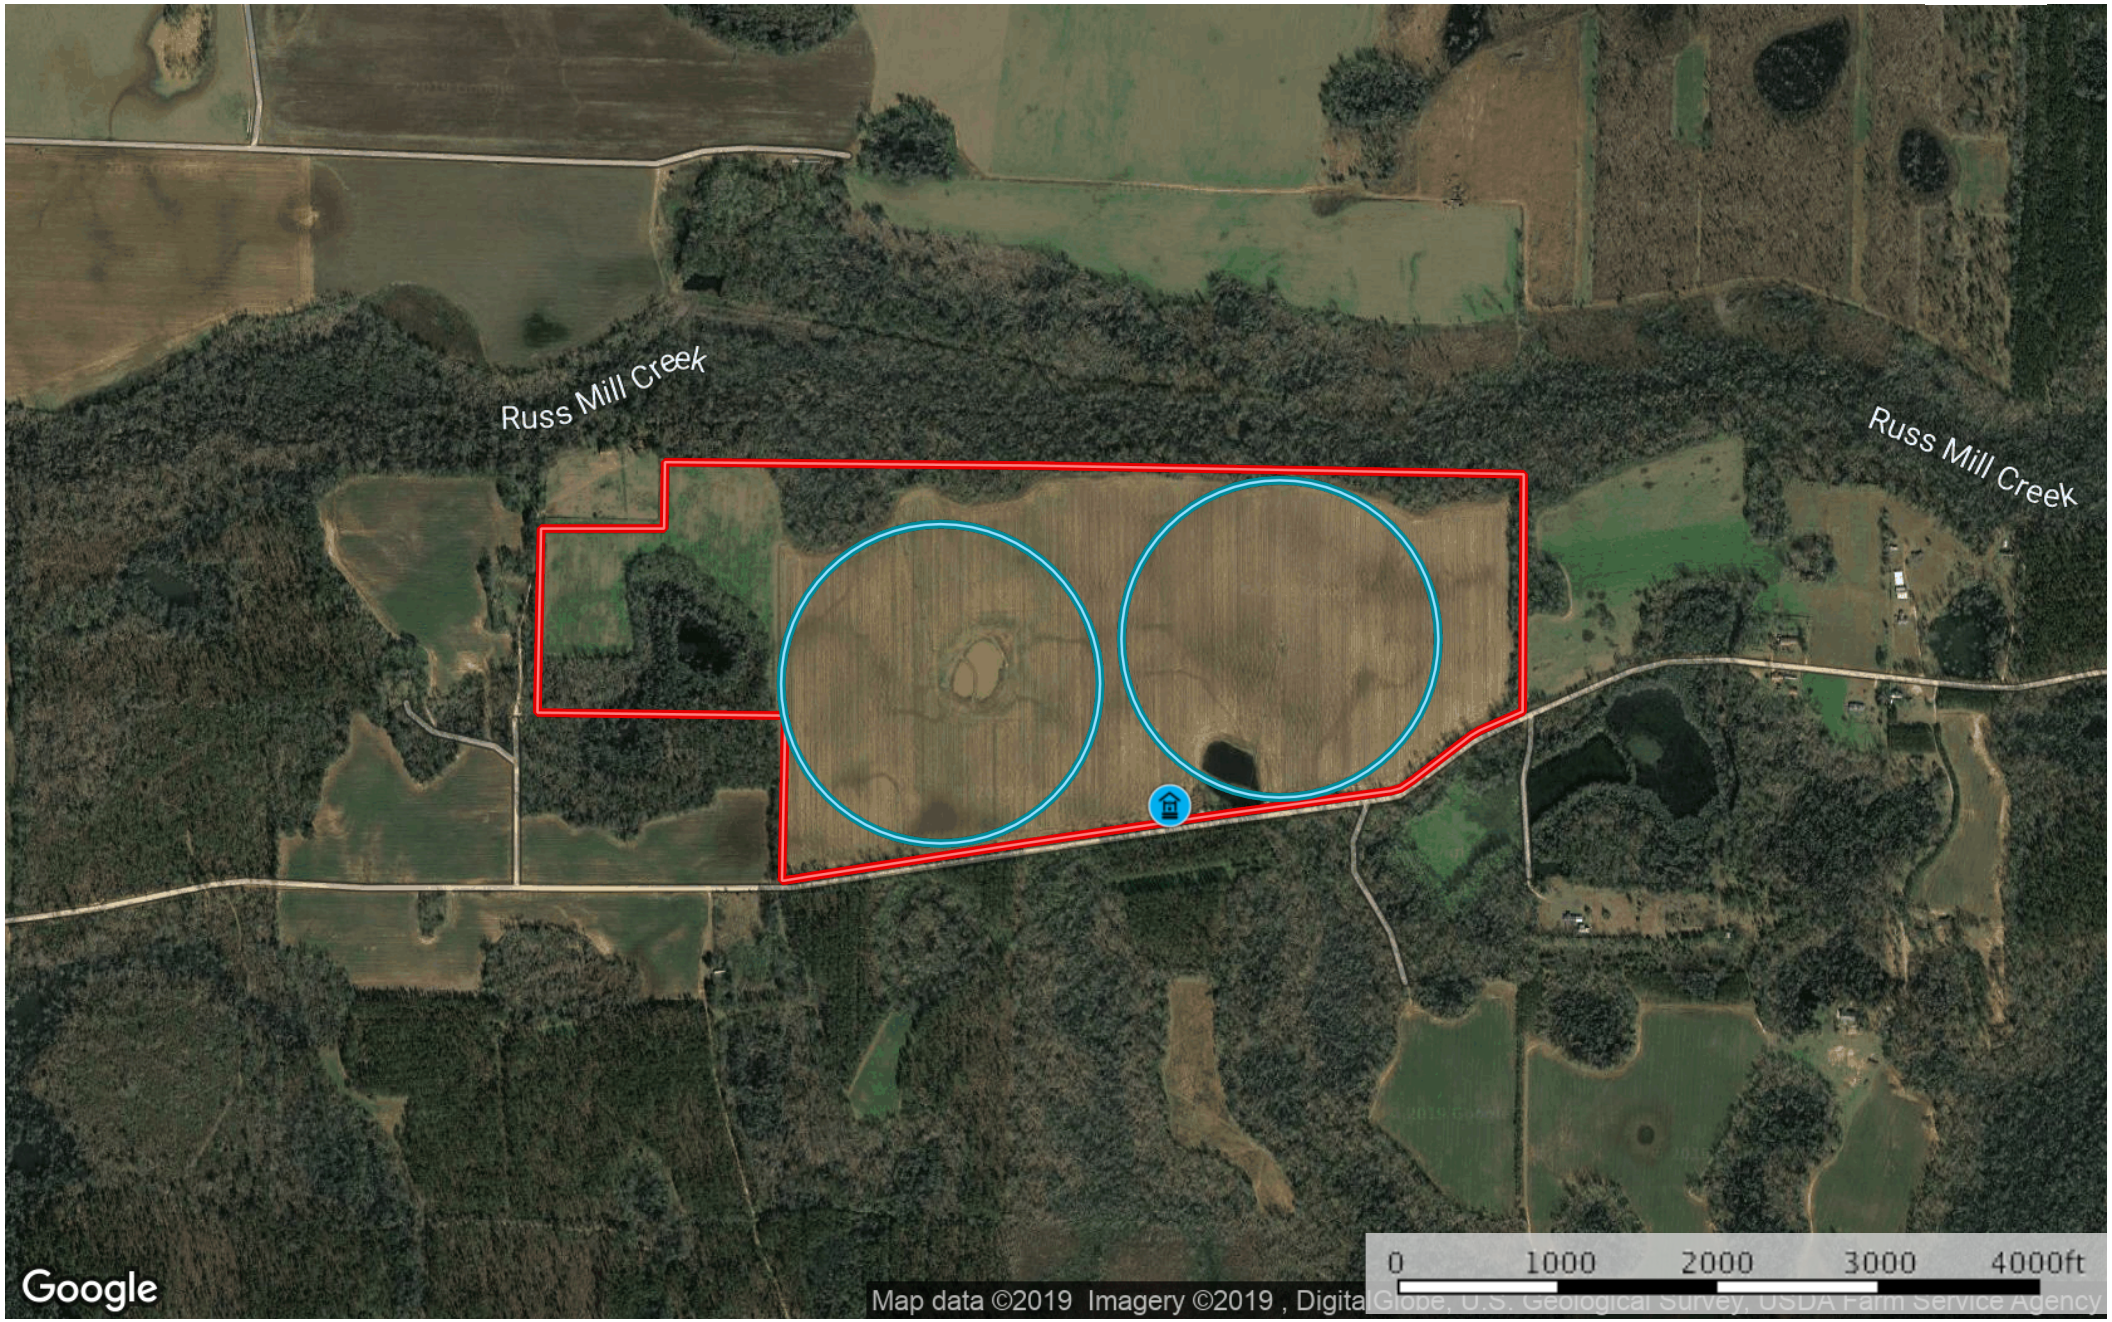

# SCC Track L Baker Farm

Jackson County, Florida, 205.31 AC +/-

Google

Map data ©2019 Imagery ©2019, DigitalGlobe, U.S. Geological Survey, USDA Farm Service Agency

-  Well
-  Pivot
-  Boundary