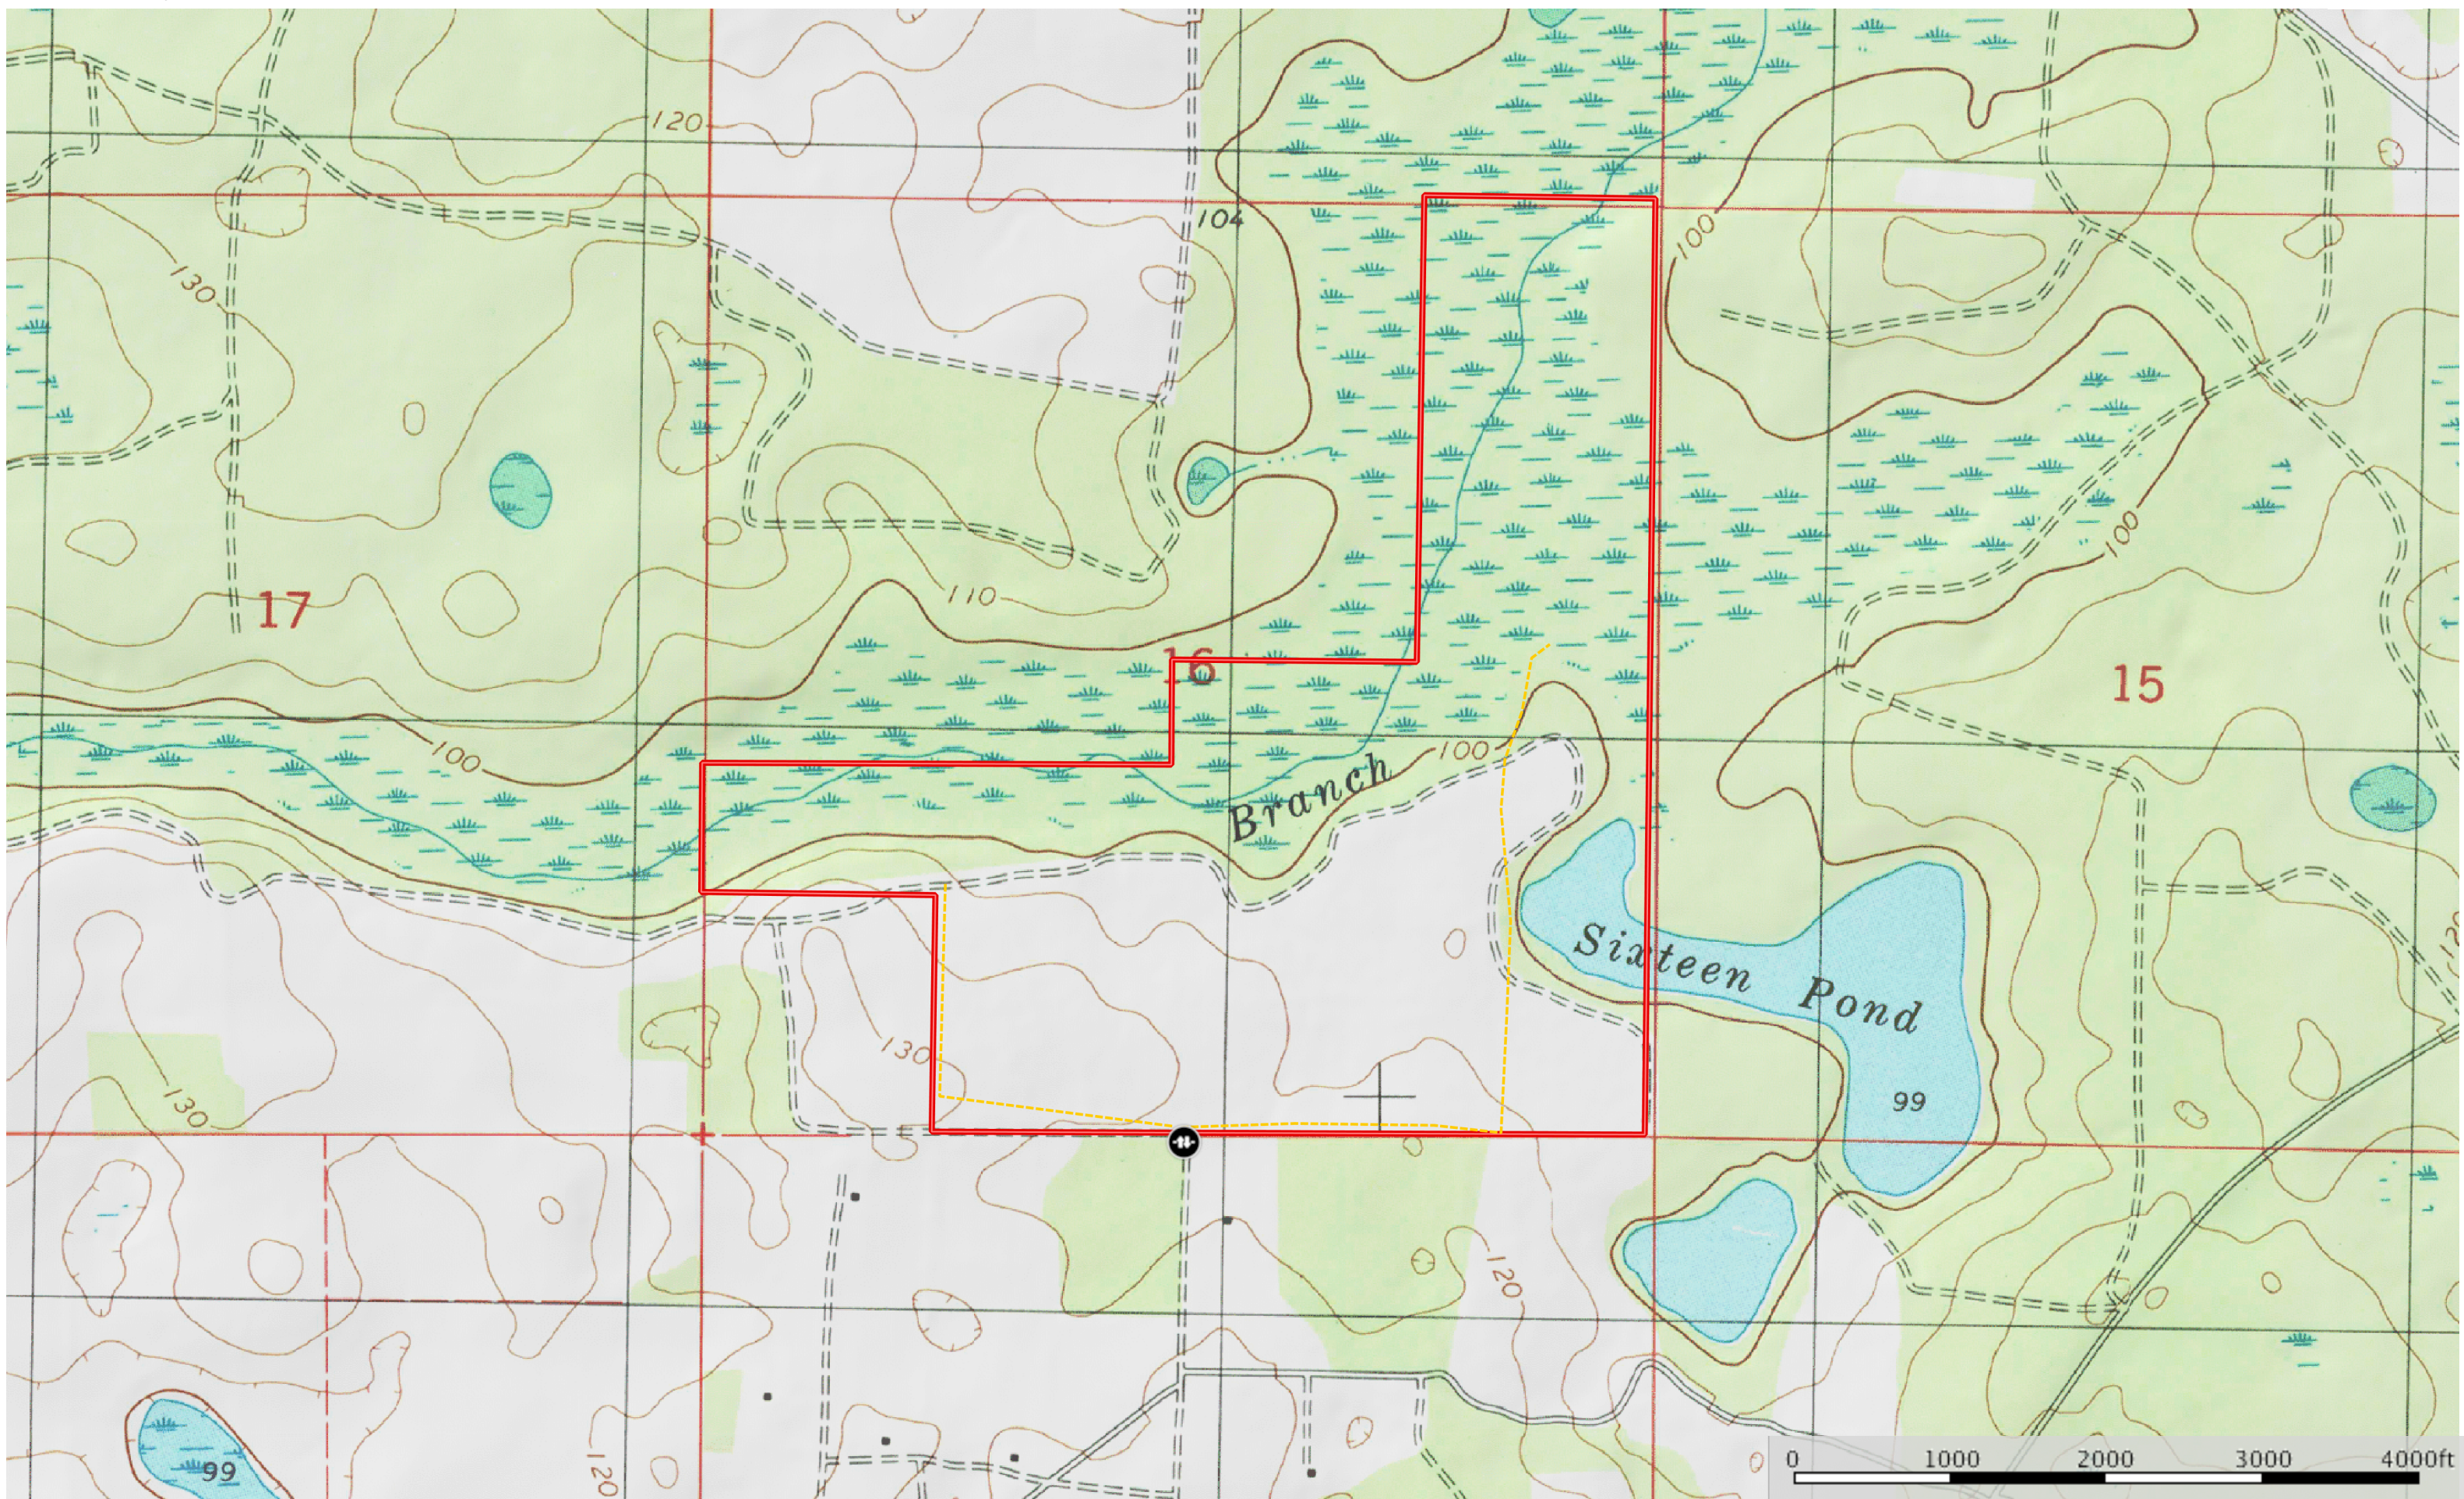

SC Tract - M Summerfield Trust Tract

Jackson County, Florida, AC +/-

Gate Road / Trail Boundary