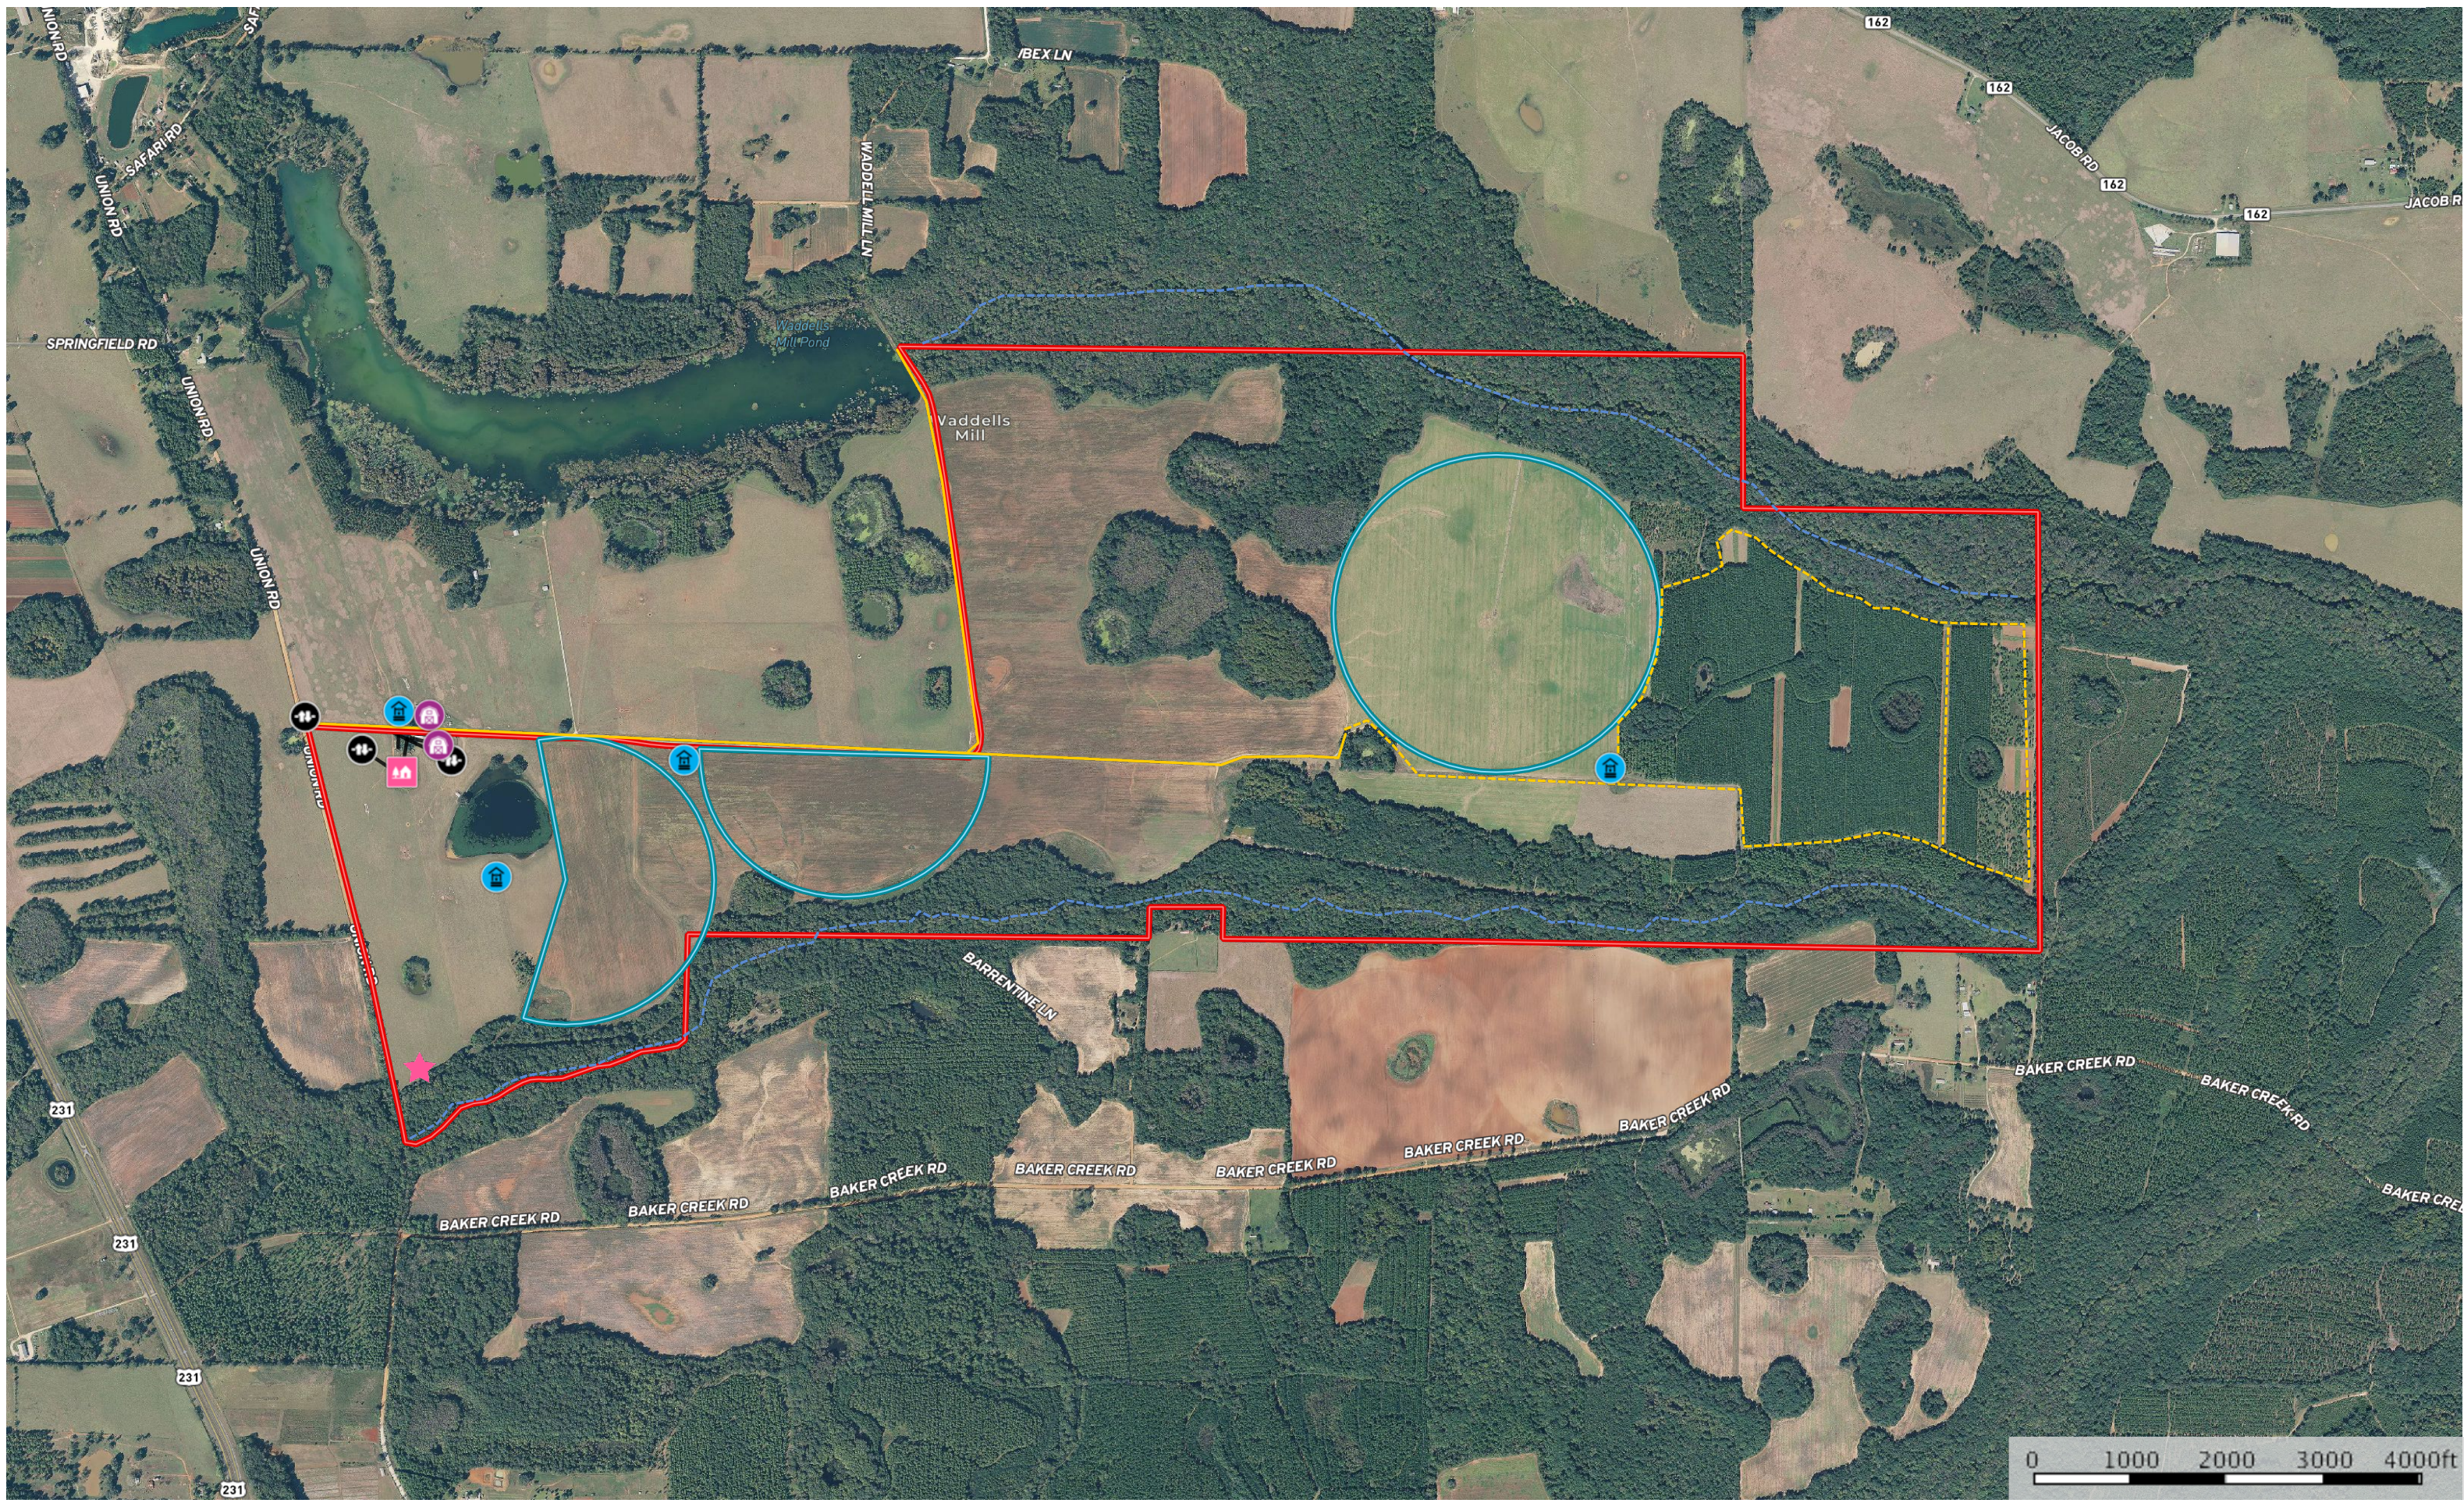

SC Tract H Waddell Mill Pond Farm A
Jackson County, Florida, 1417.43 AC +/-

- Barn
- Well
- Monitoring Well
- Gate
- Cabin
- Stream
- Road / Trail
- Primary Road
- Pivot
- Boundary