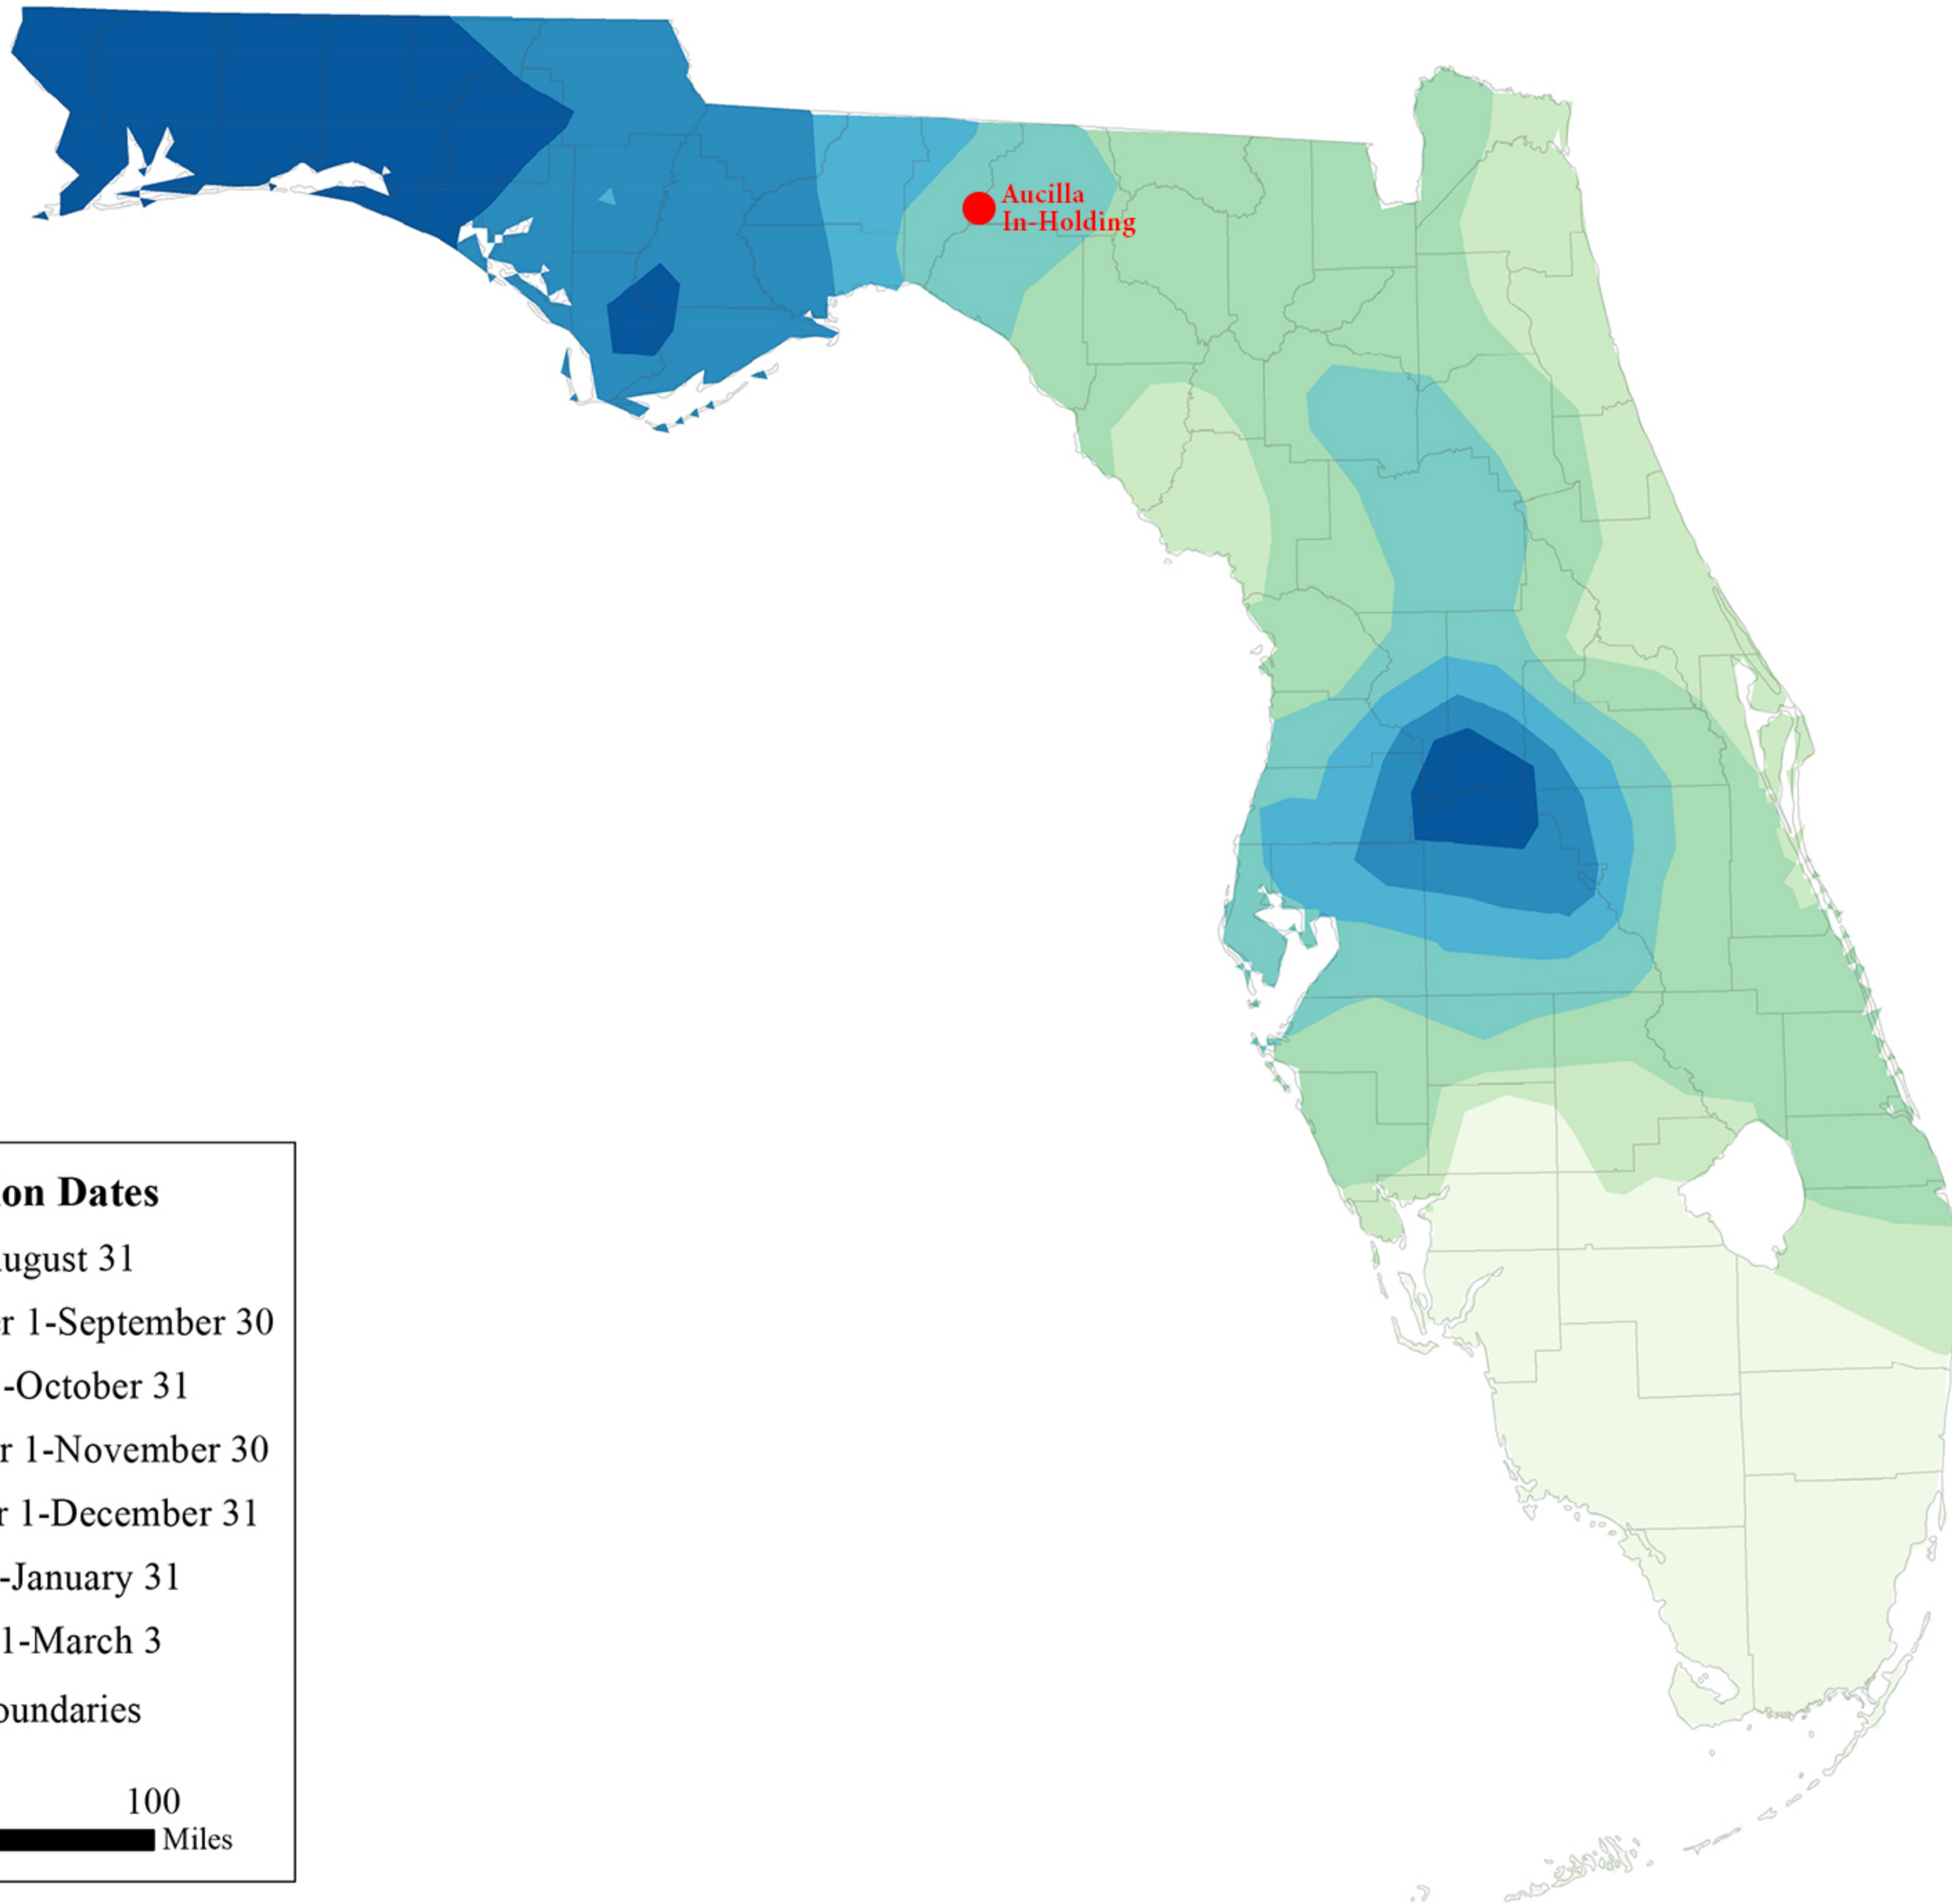

White-Tailed Deer Breeding Chronology in Florida

Mean Conception Dates

- July 22-August 31
- September 1-September 30
- October 1-October 31
- November 1-November 30
- December 1-December 31
- January 1-January 31
- February 1-March 3
- County boundaries

0 25 50 100
Miles