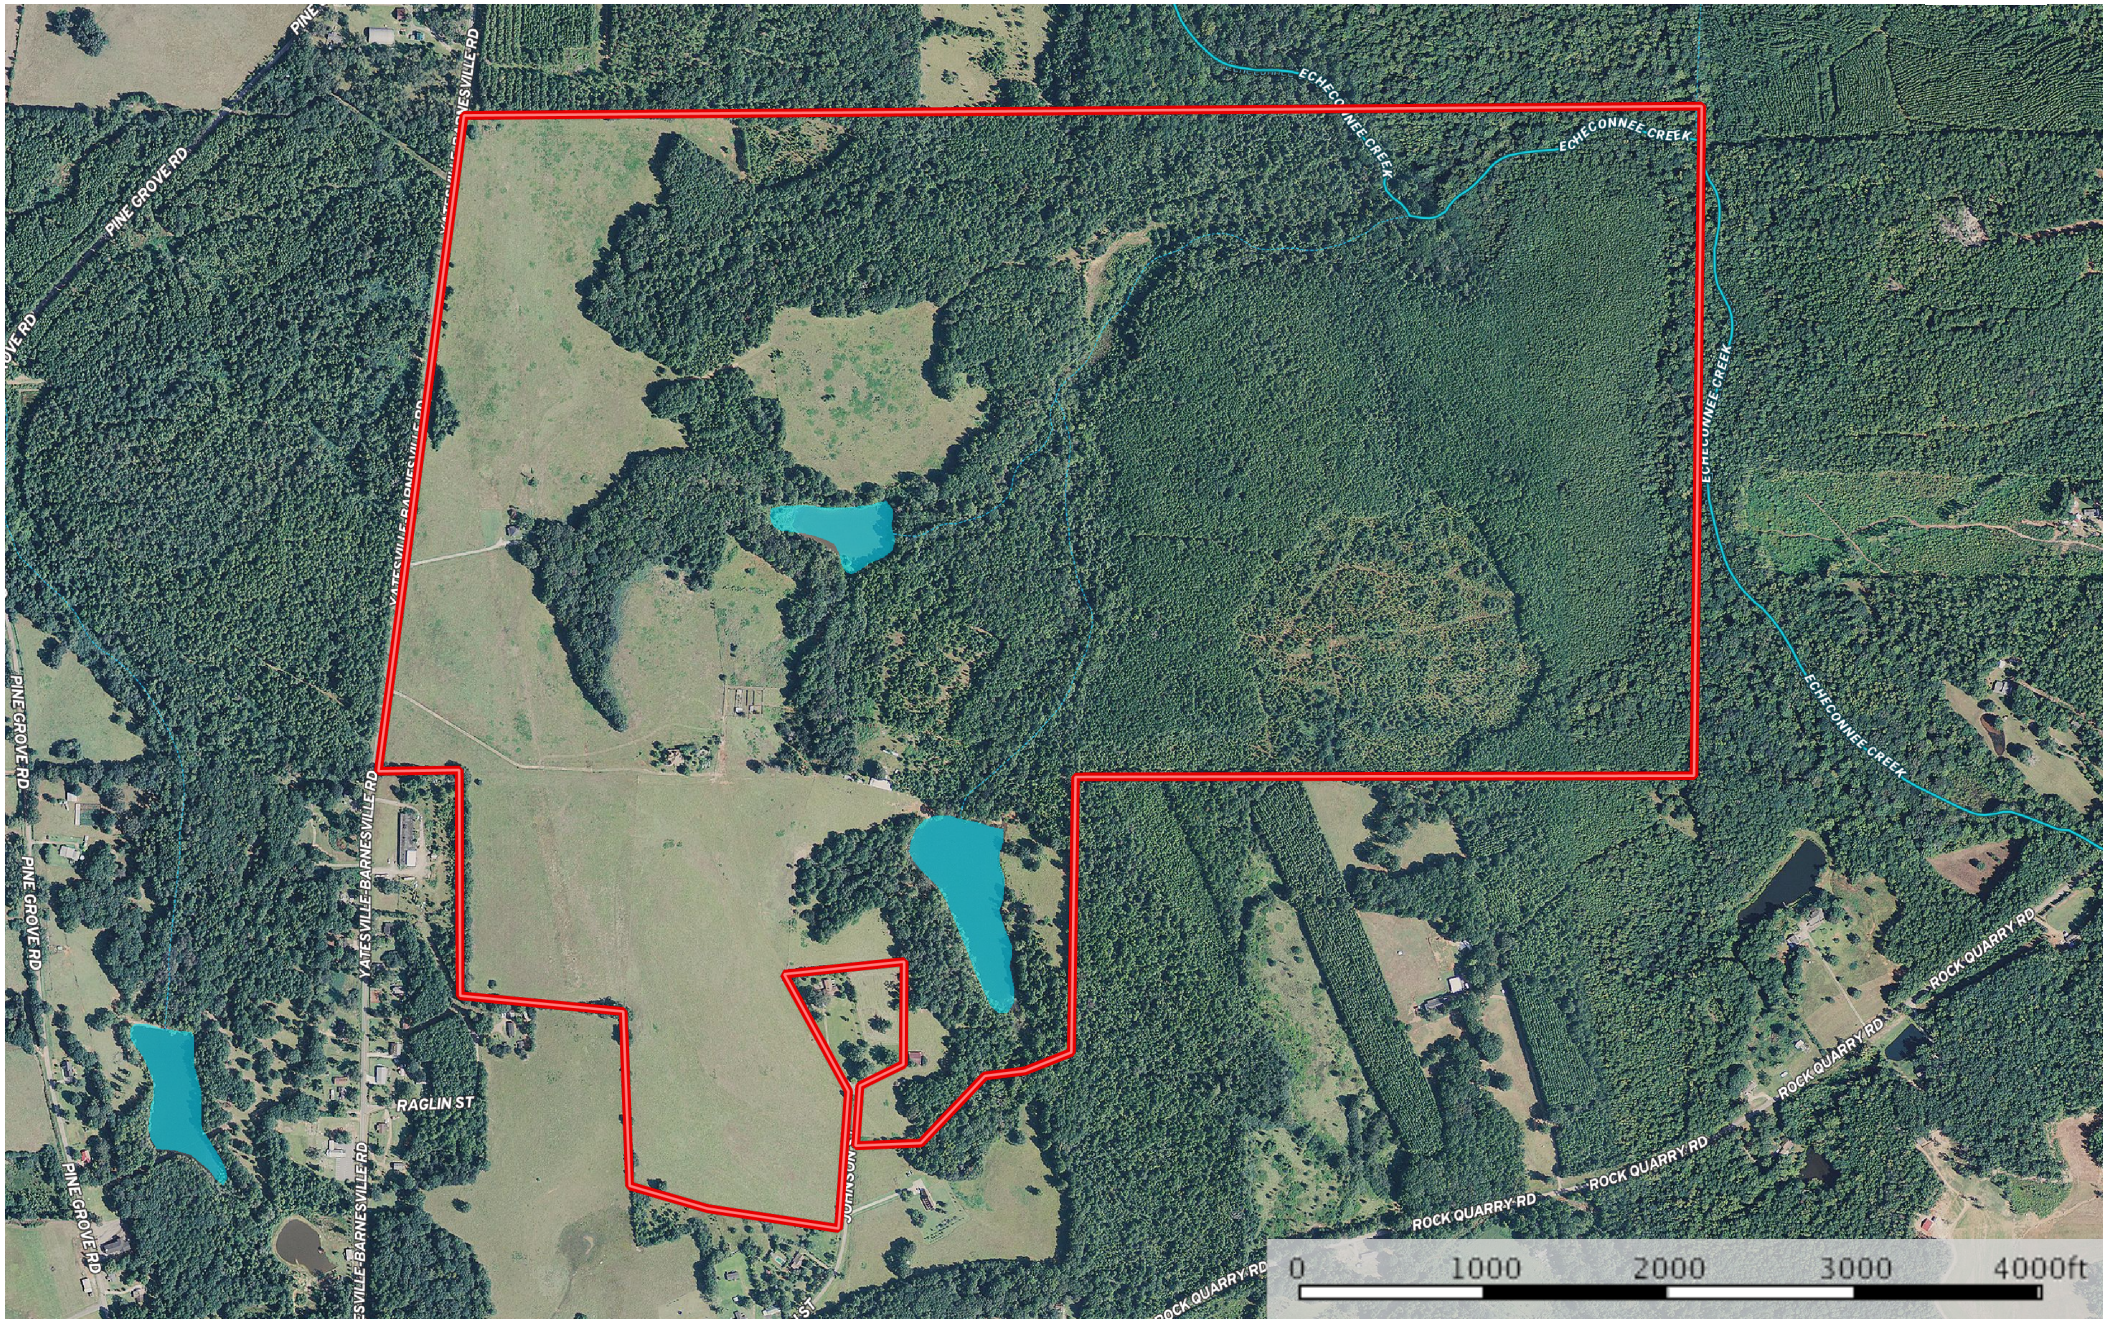

Yatesville

Upson County, Georgia, 489 AC +/-

-  Boundary
-  Stream, Intermittent
-  River/Creek
-  Water Body