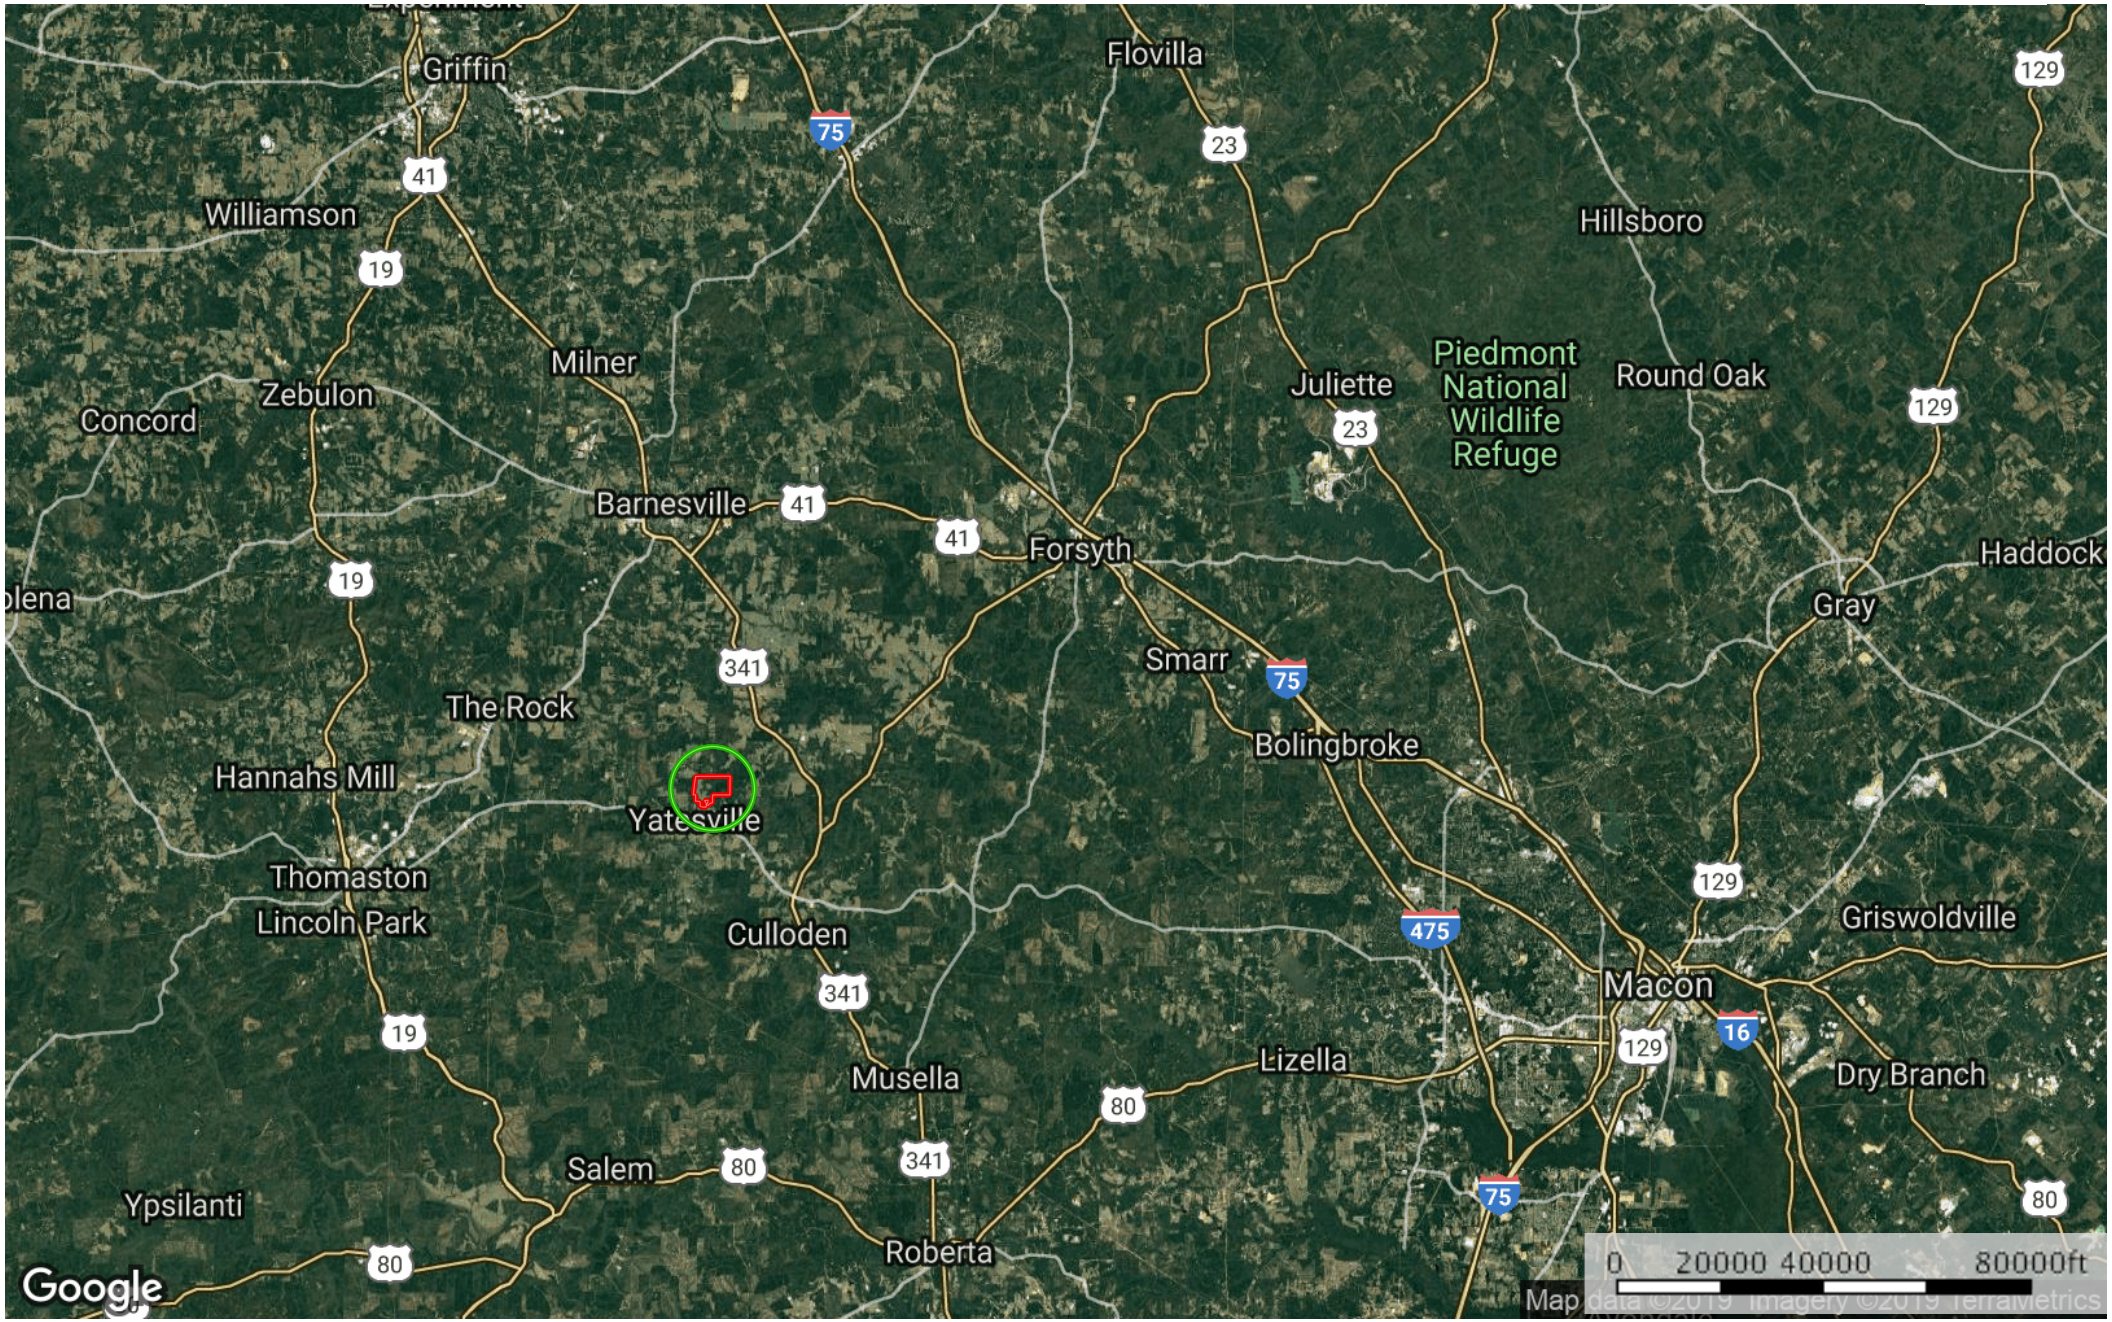

Yatesville

Upson County, Georgia, 489 AC +/-

 Boundary