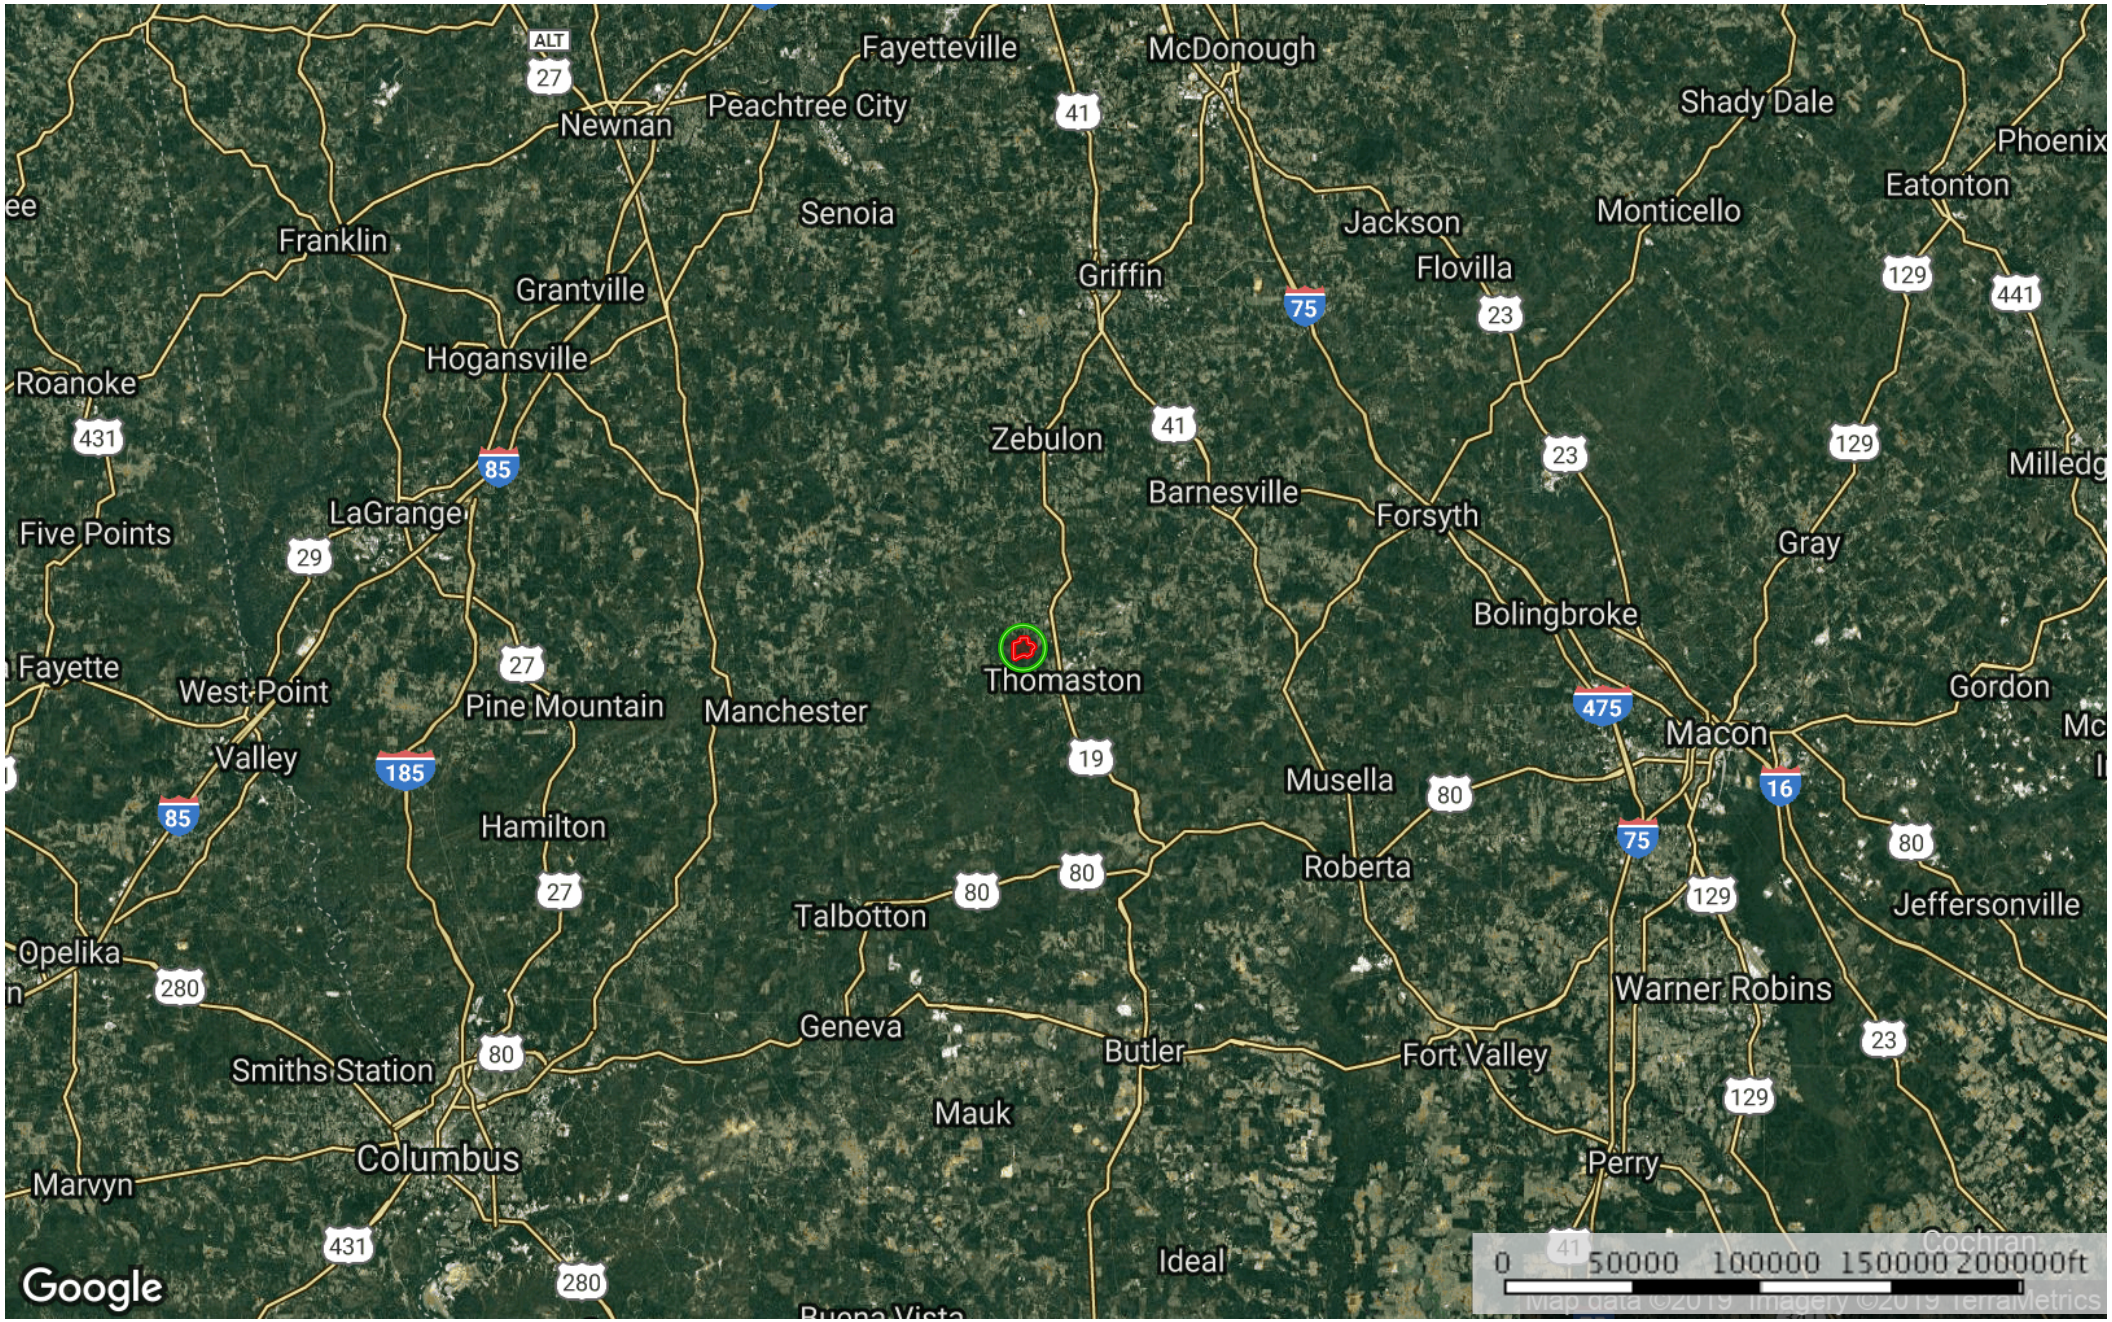

WaterCrest

Upson County, Georgia, 740 AC +/-

 Boundary