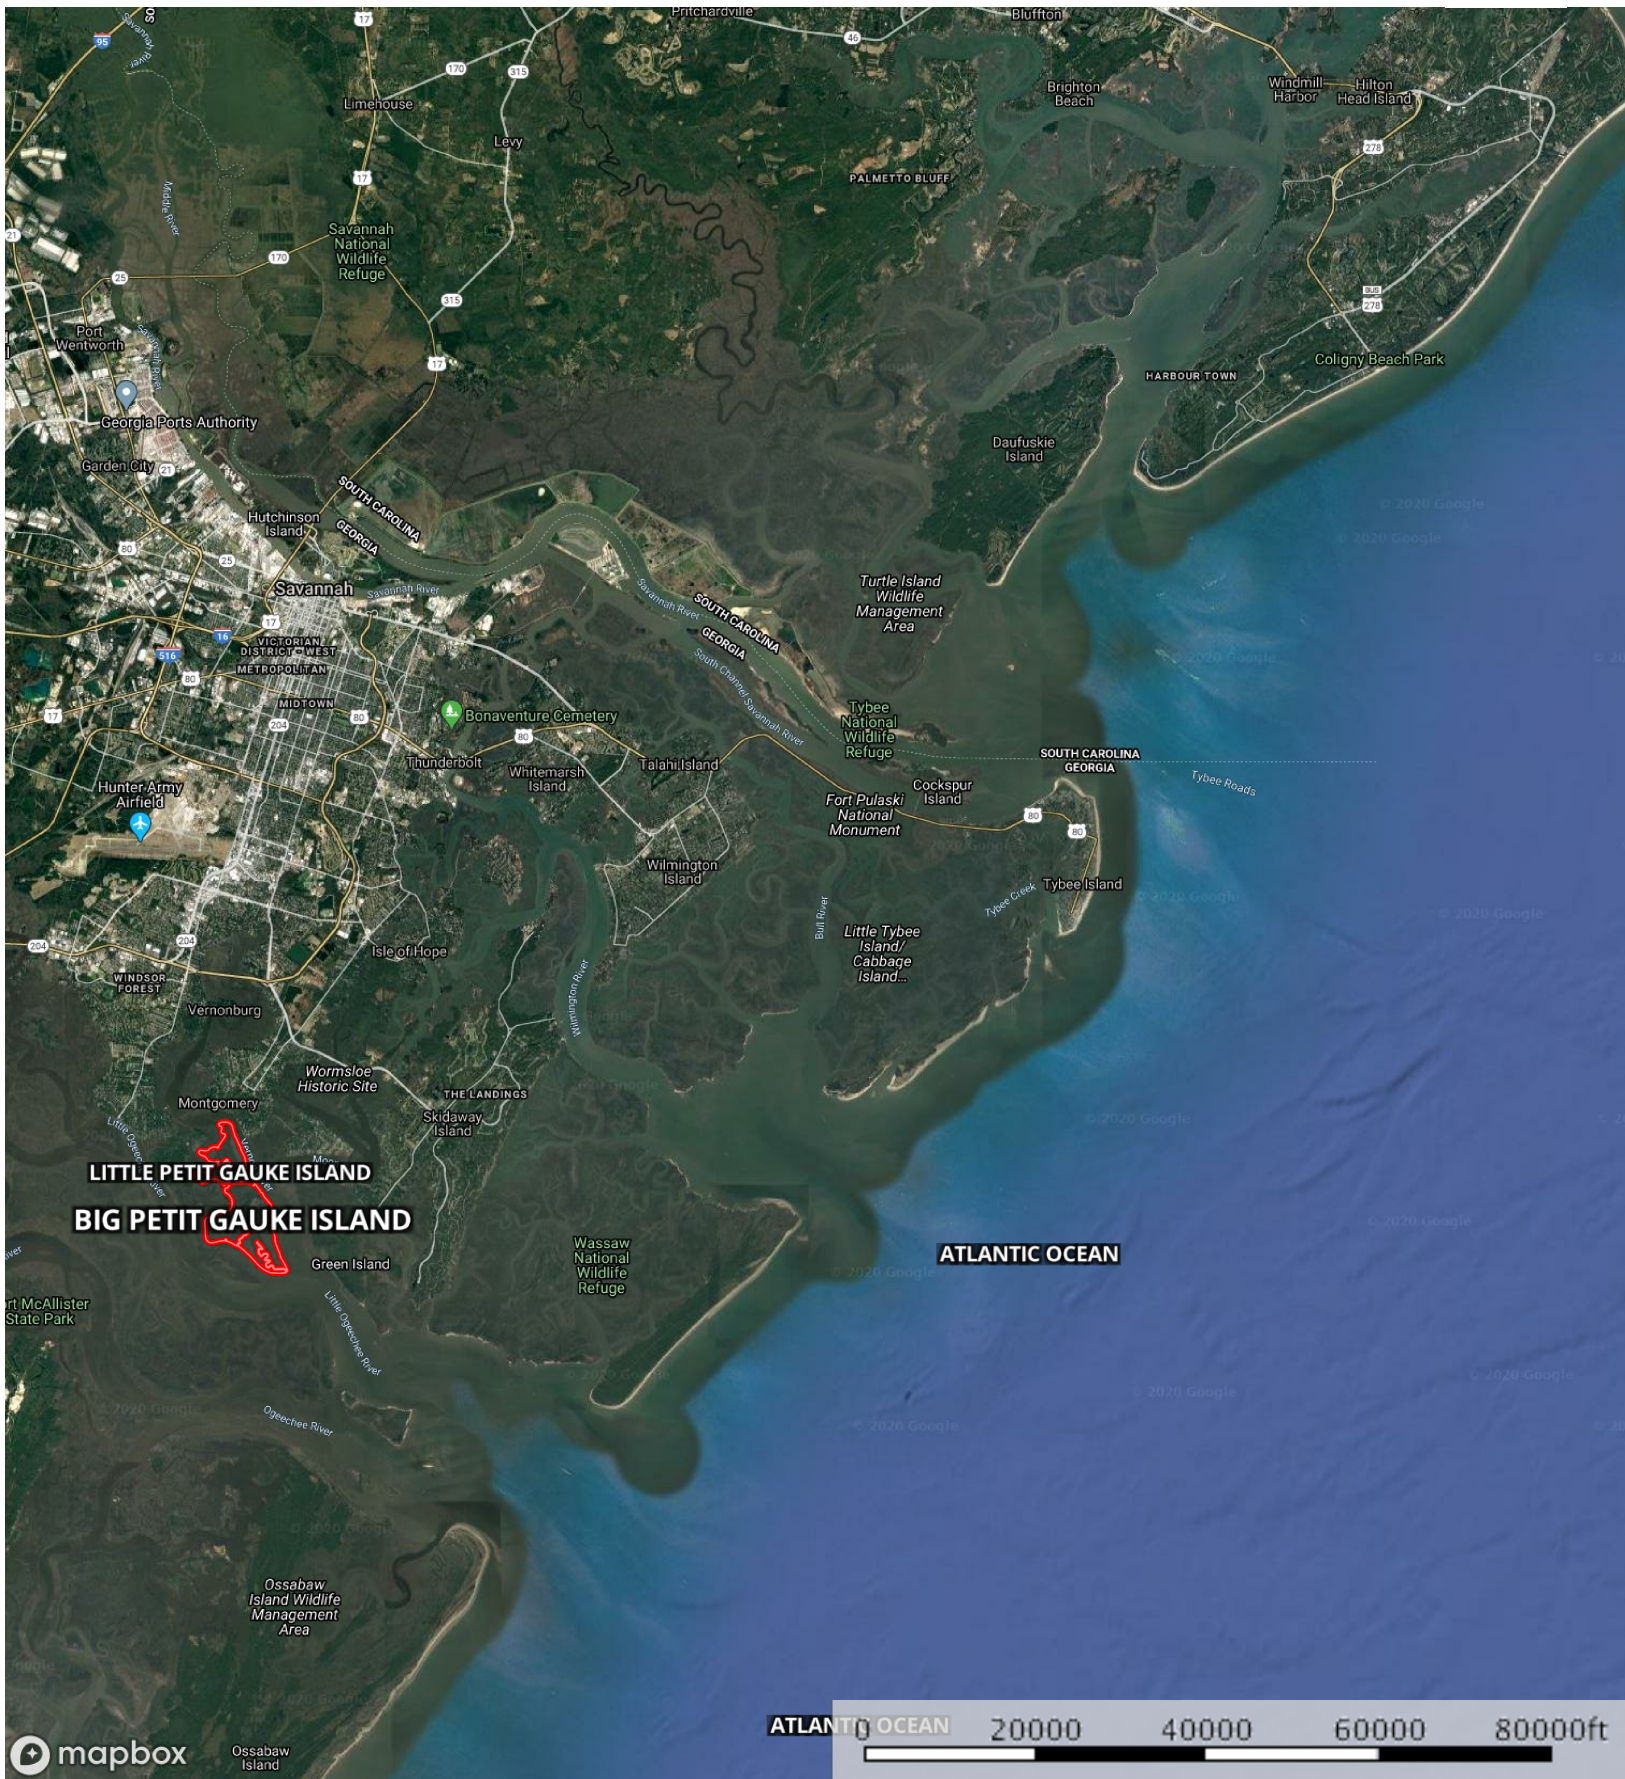

# Petit Gauke Island Map

Chatham County, Georgia, 1318 AC +/-

mapbox

ATLANTIC OCEAN 20000 40000 60000 80000ft

Boundary