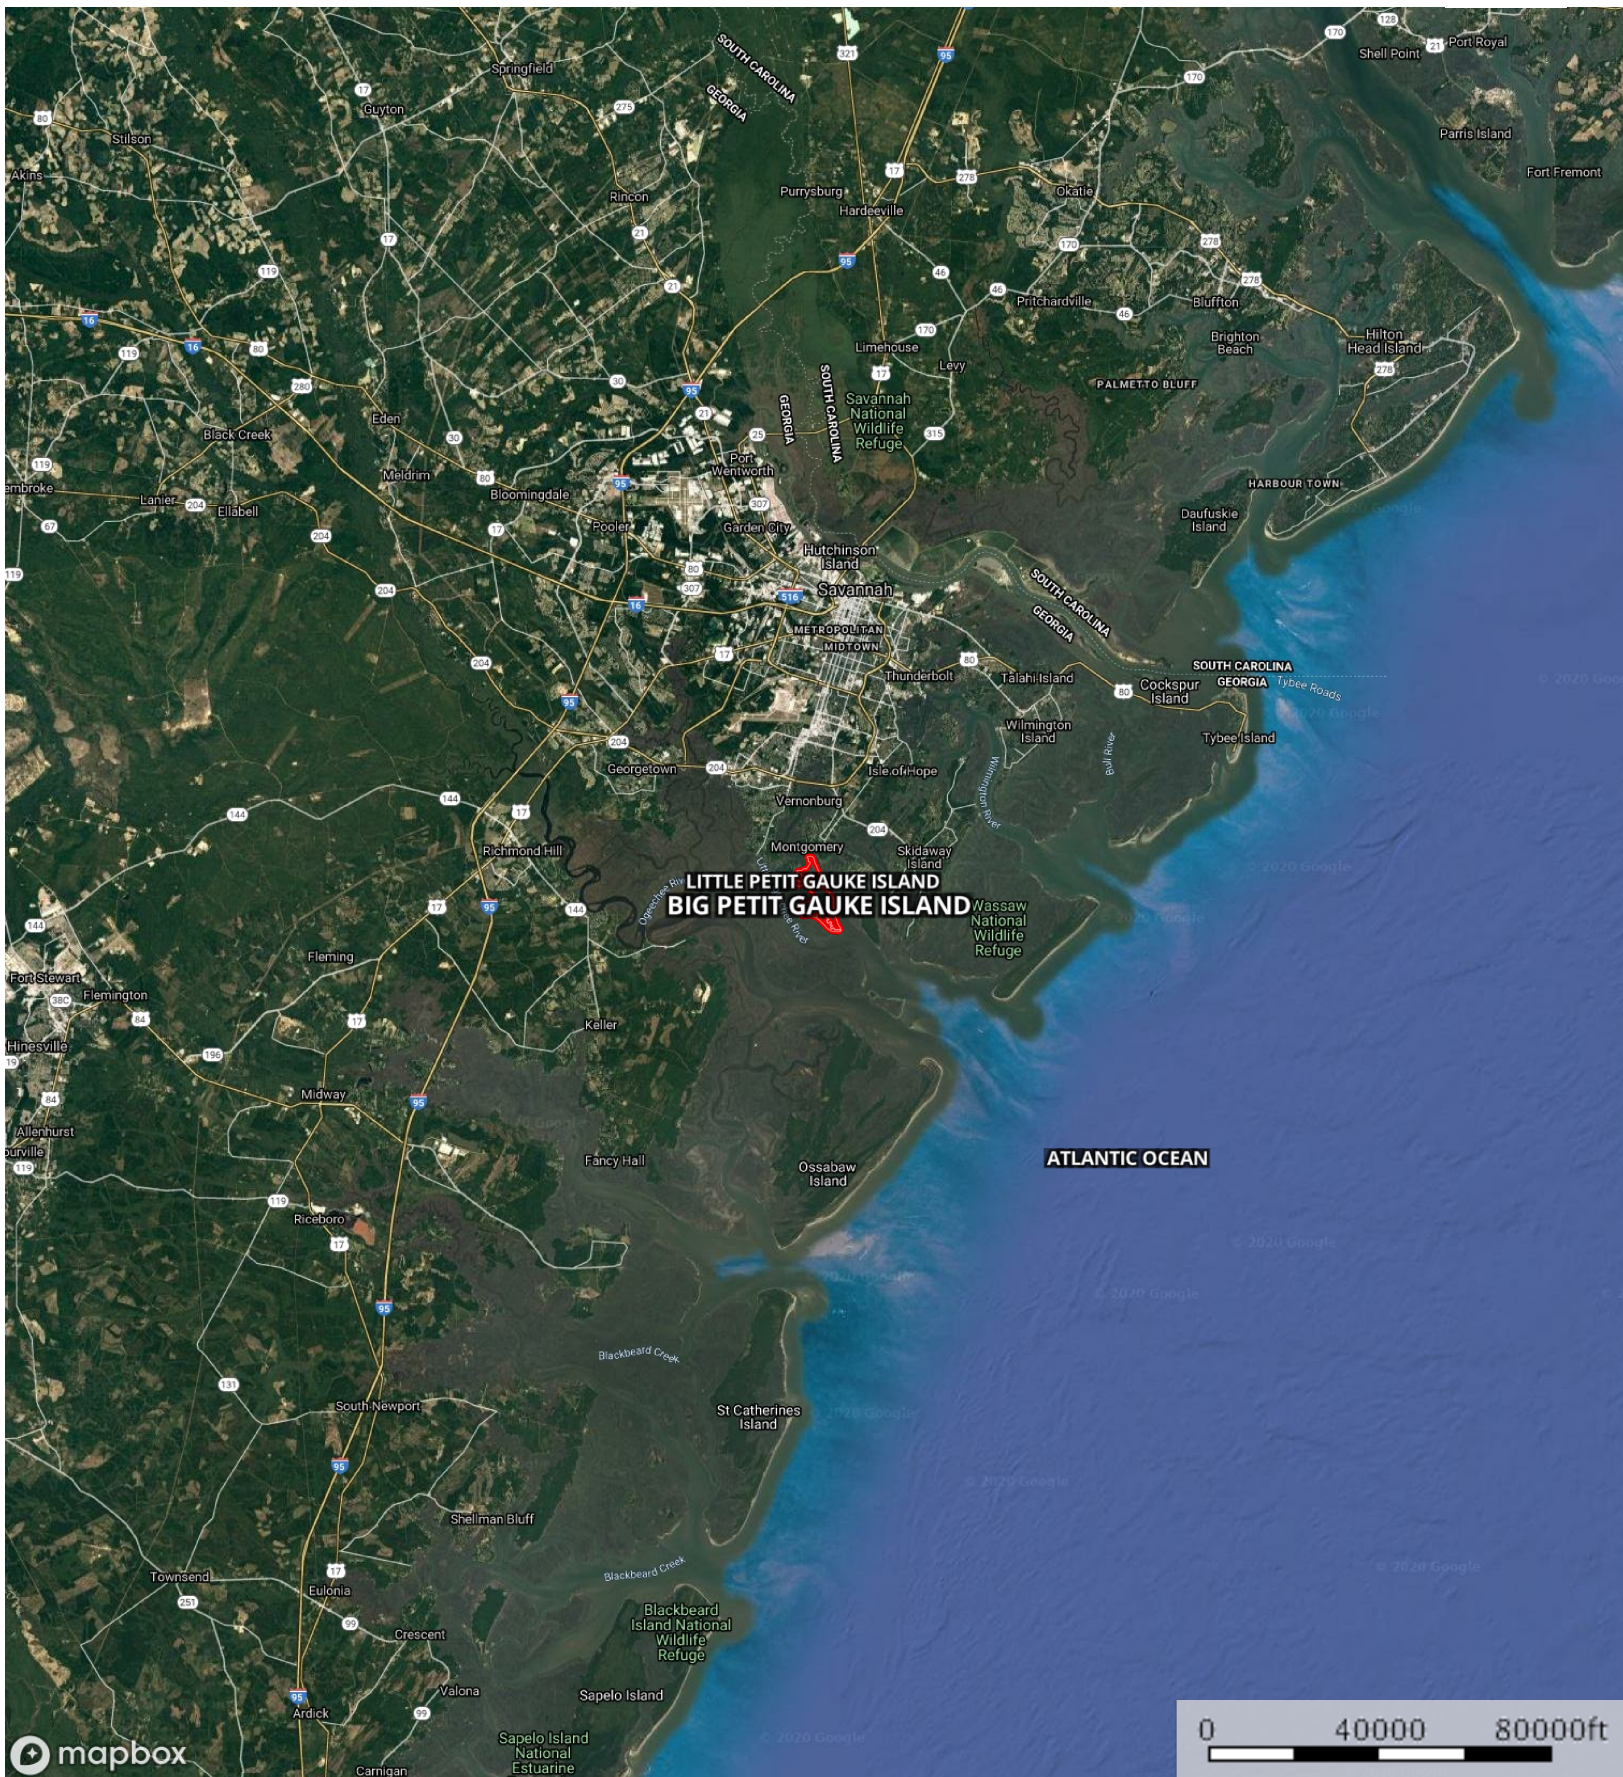

Petit Gauke Island Map

Chatham County, Georgia, 1318 AC +/-

 Boundary