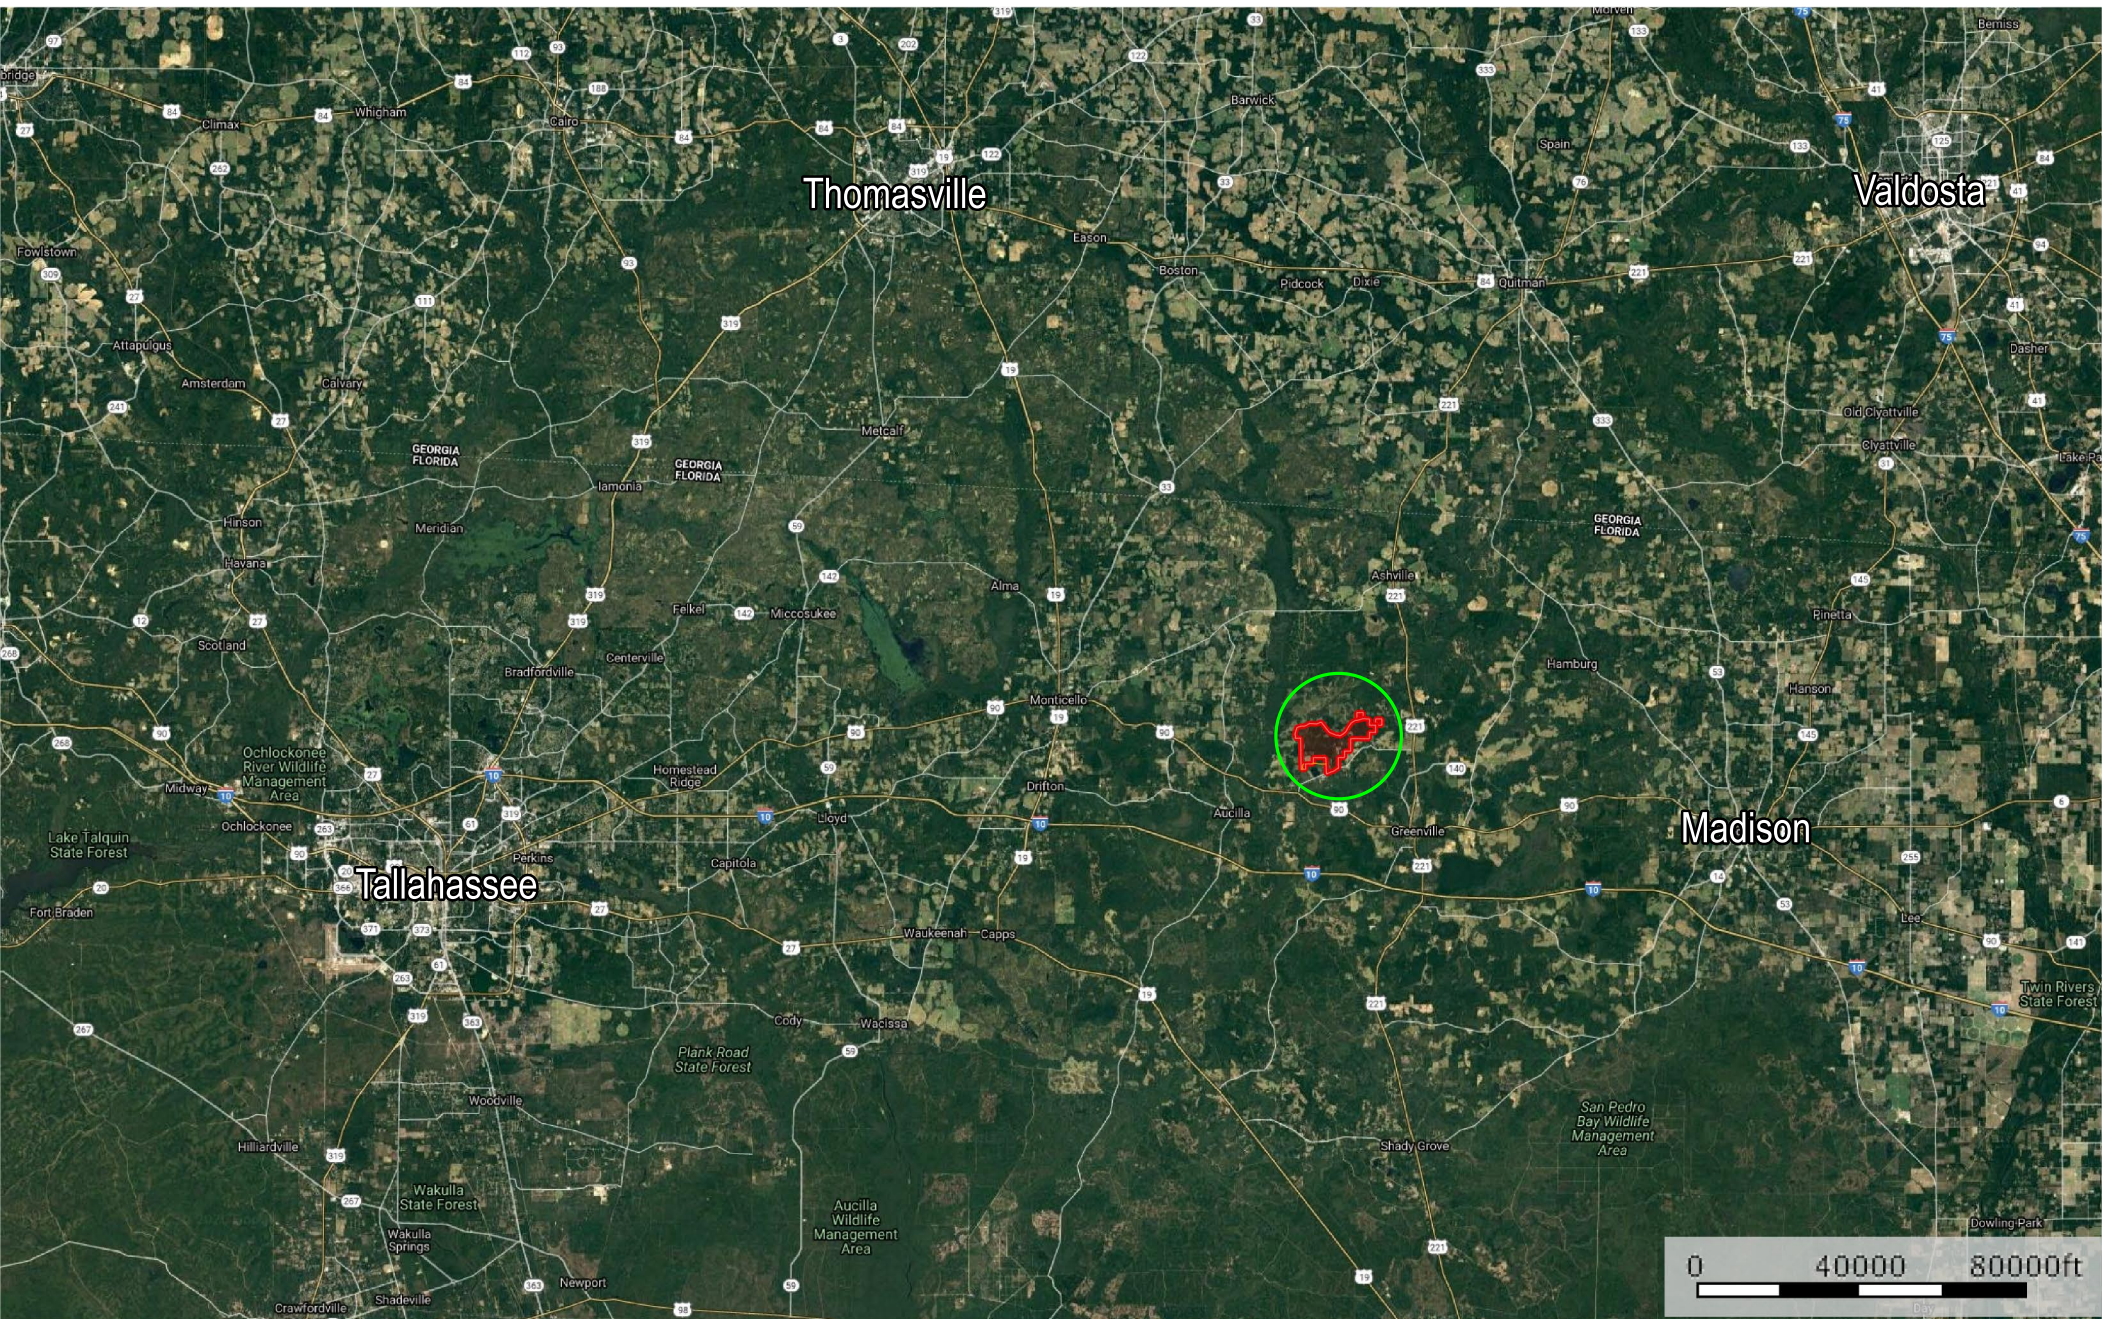

# Warrior Hill

Madison County, Florida, AC +/-

— Tour      □ Boundary