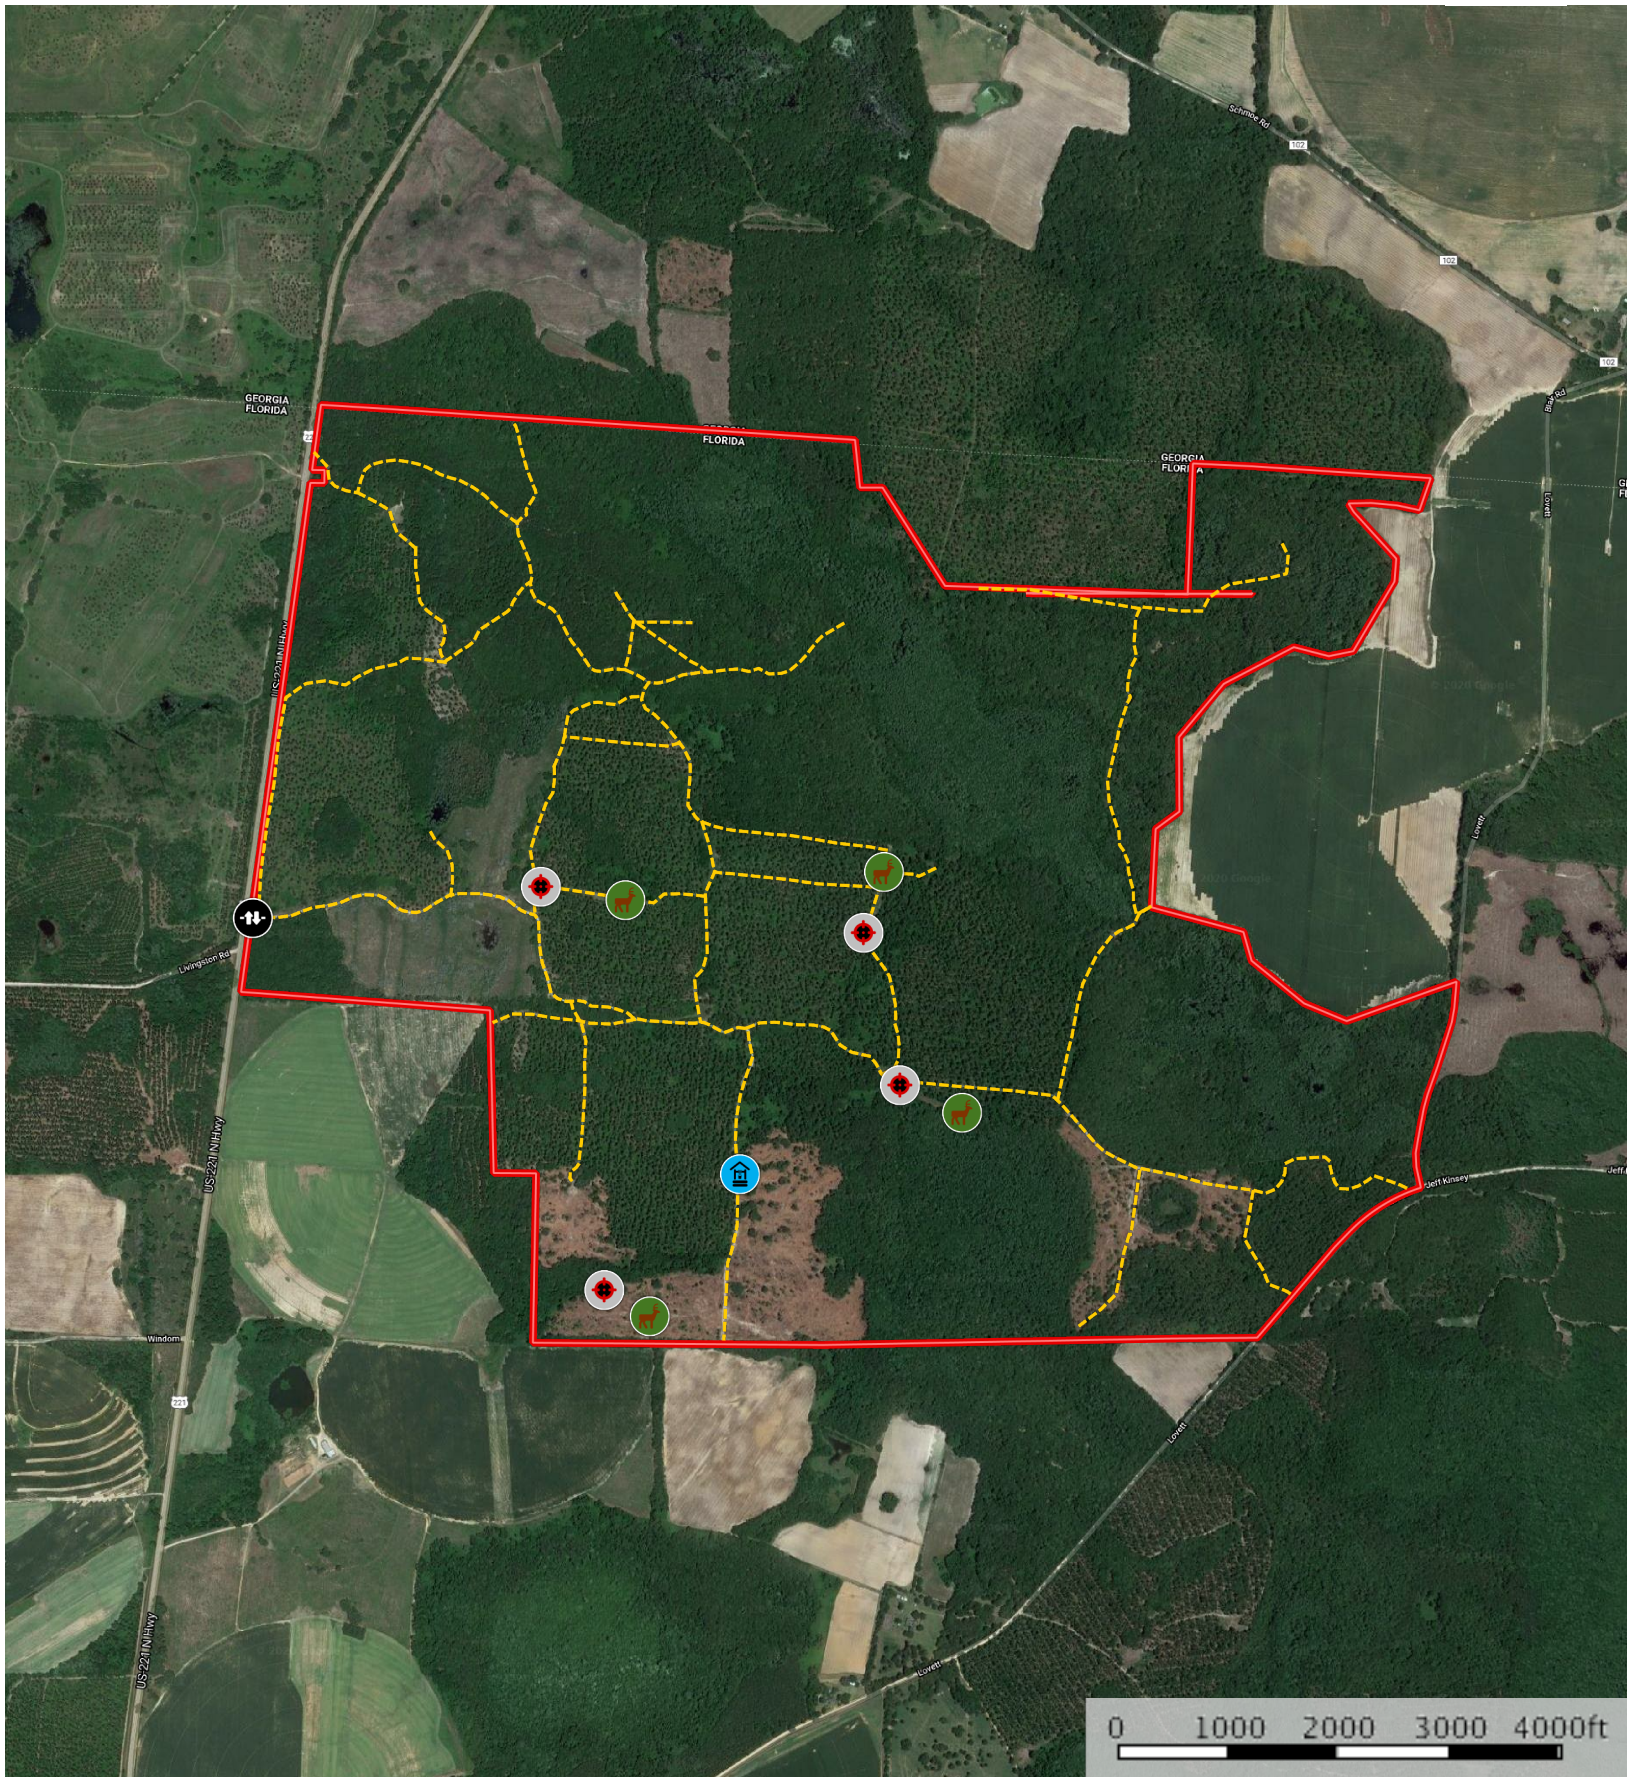

Blackwater Plantation

Jefferson County, Florida, AC +/-

- Gate
- Well
- Blind
- Feeder
- Road / Trail
- Boundary