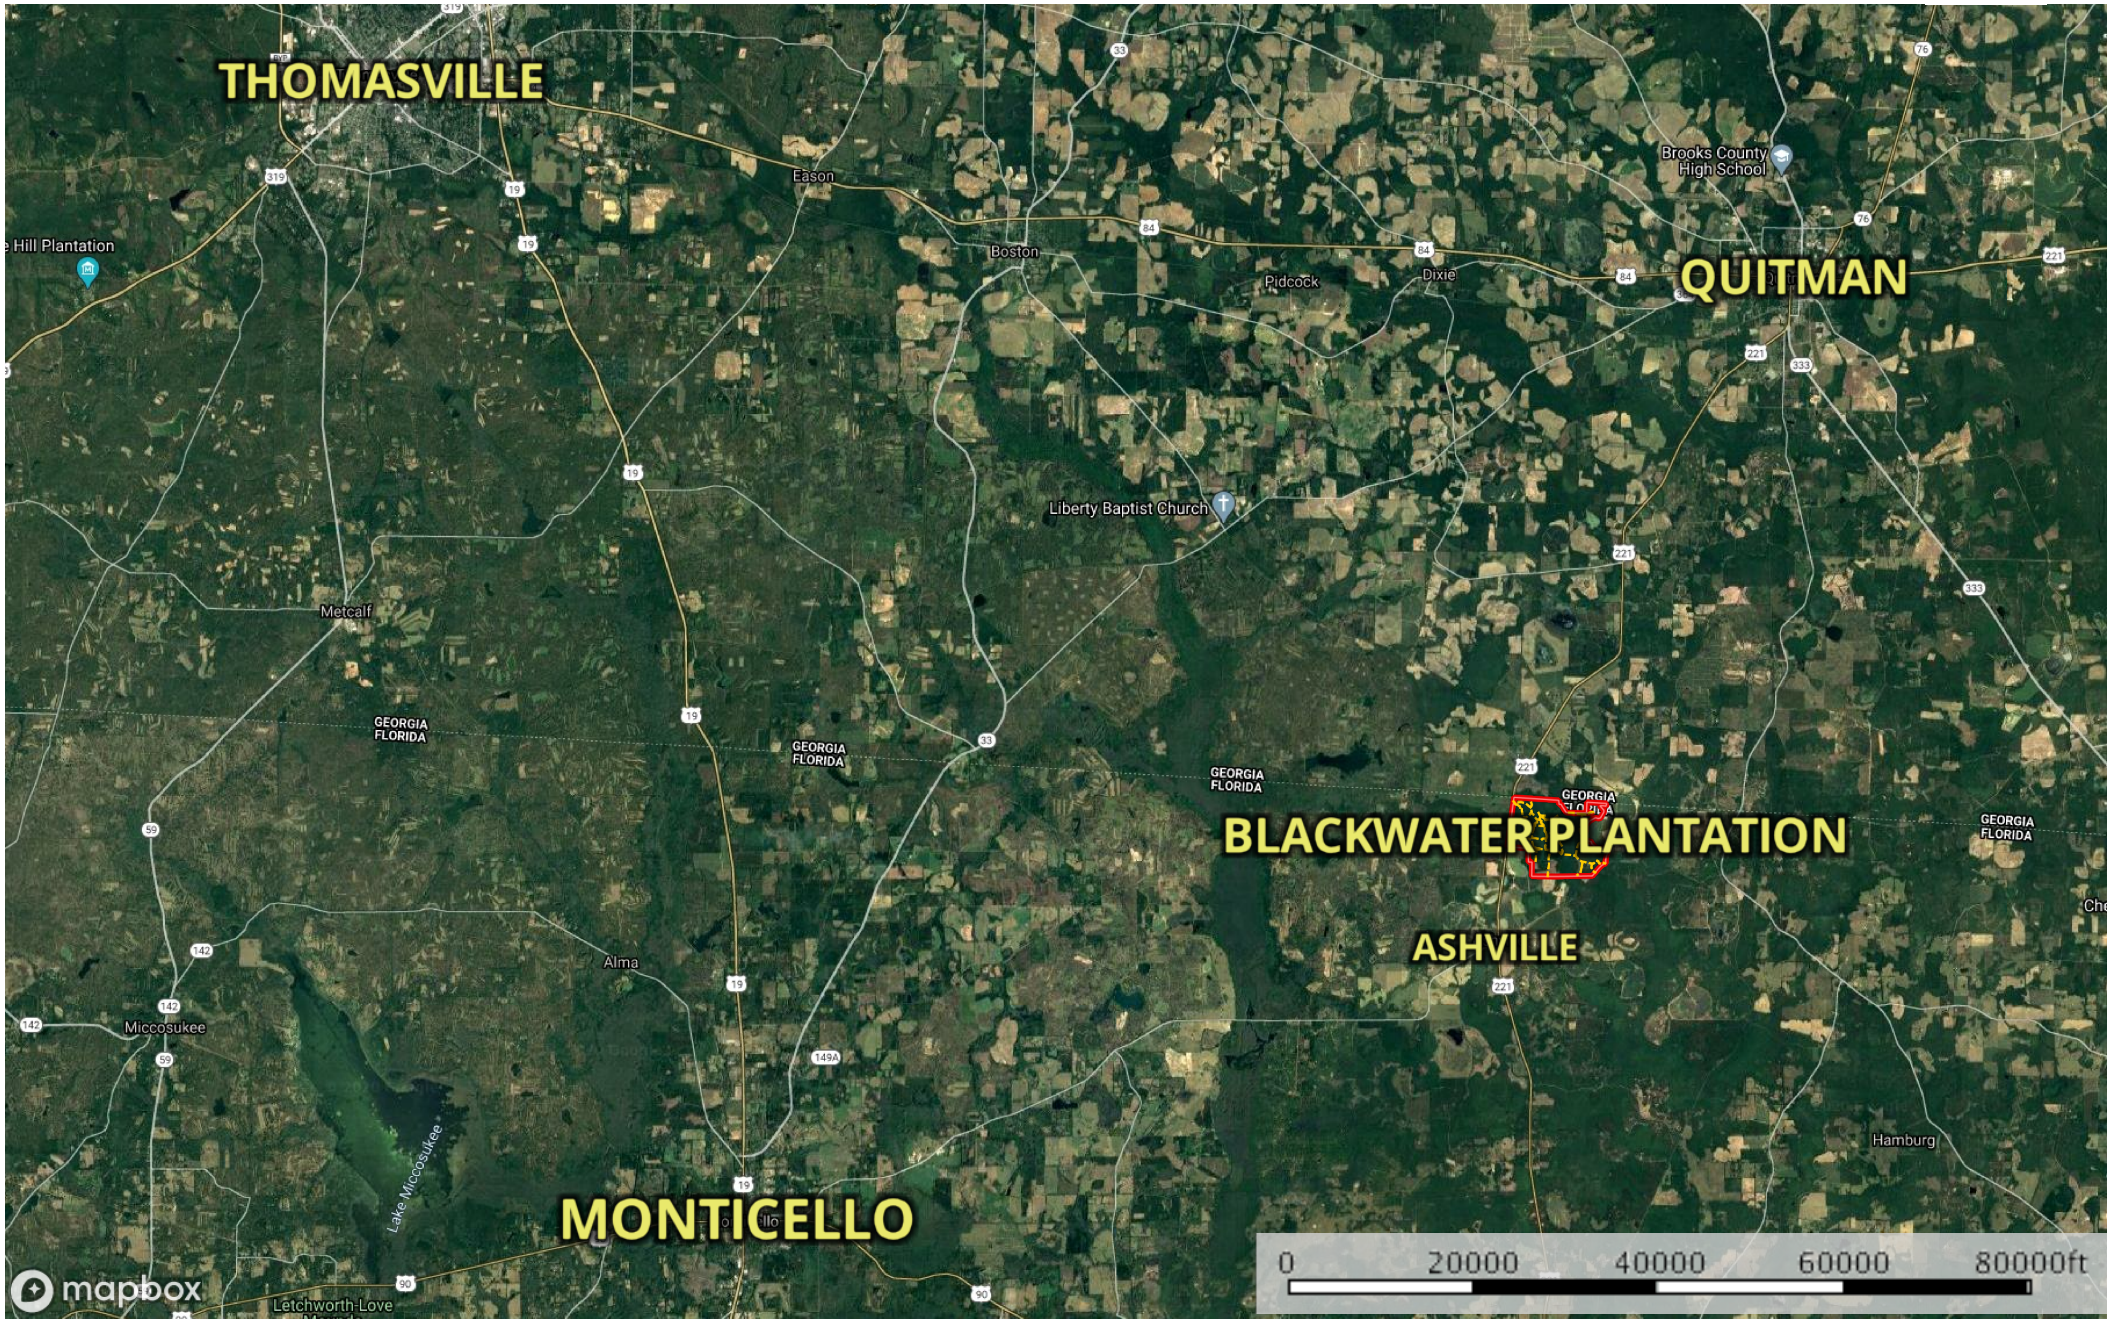

Blackwater Plantation Location Map

Jefferson County, Florida, 1120 AC +/-

--- Road / Trail □ Boundary