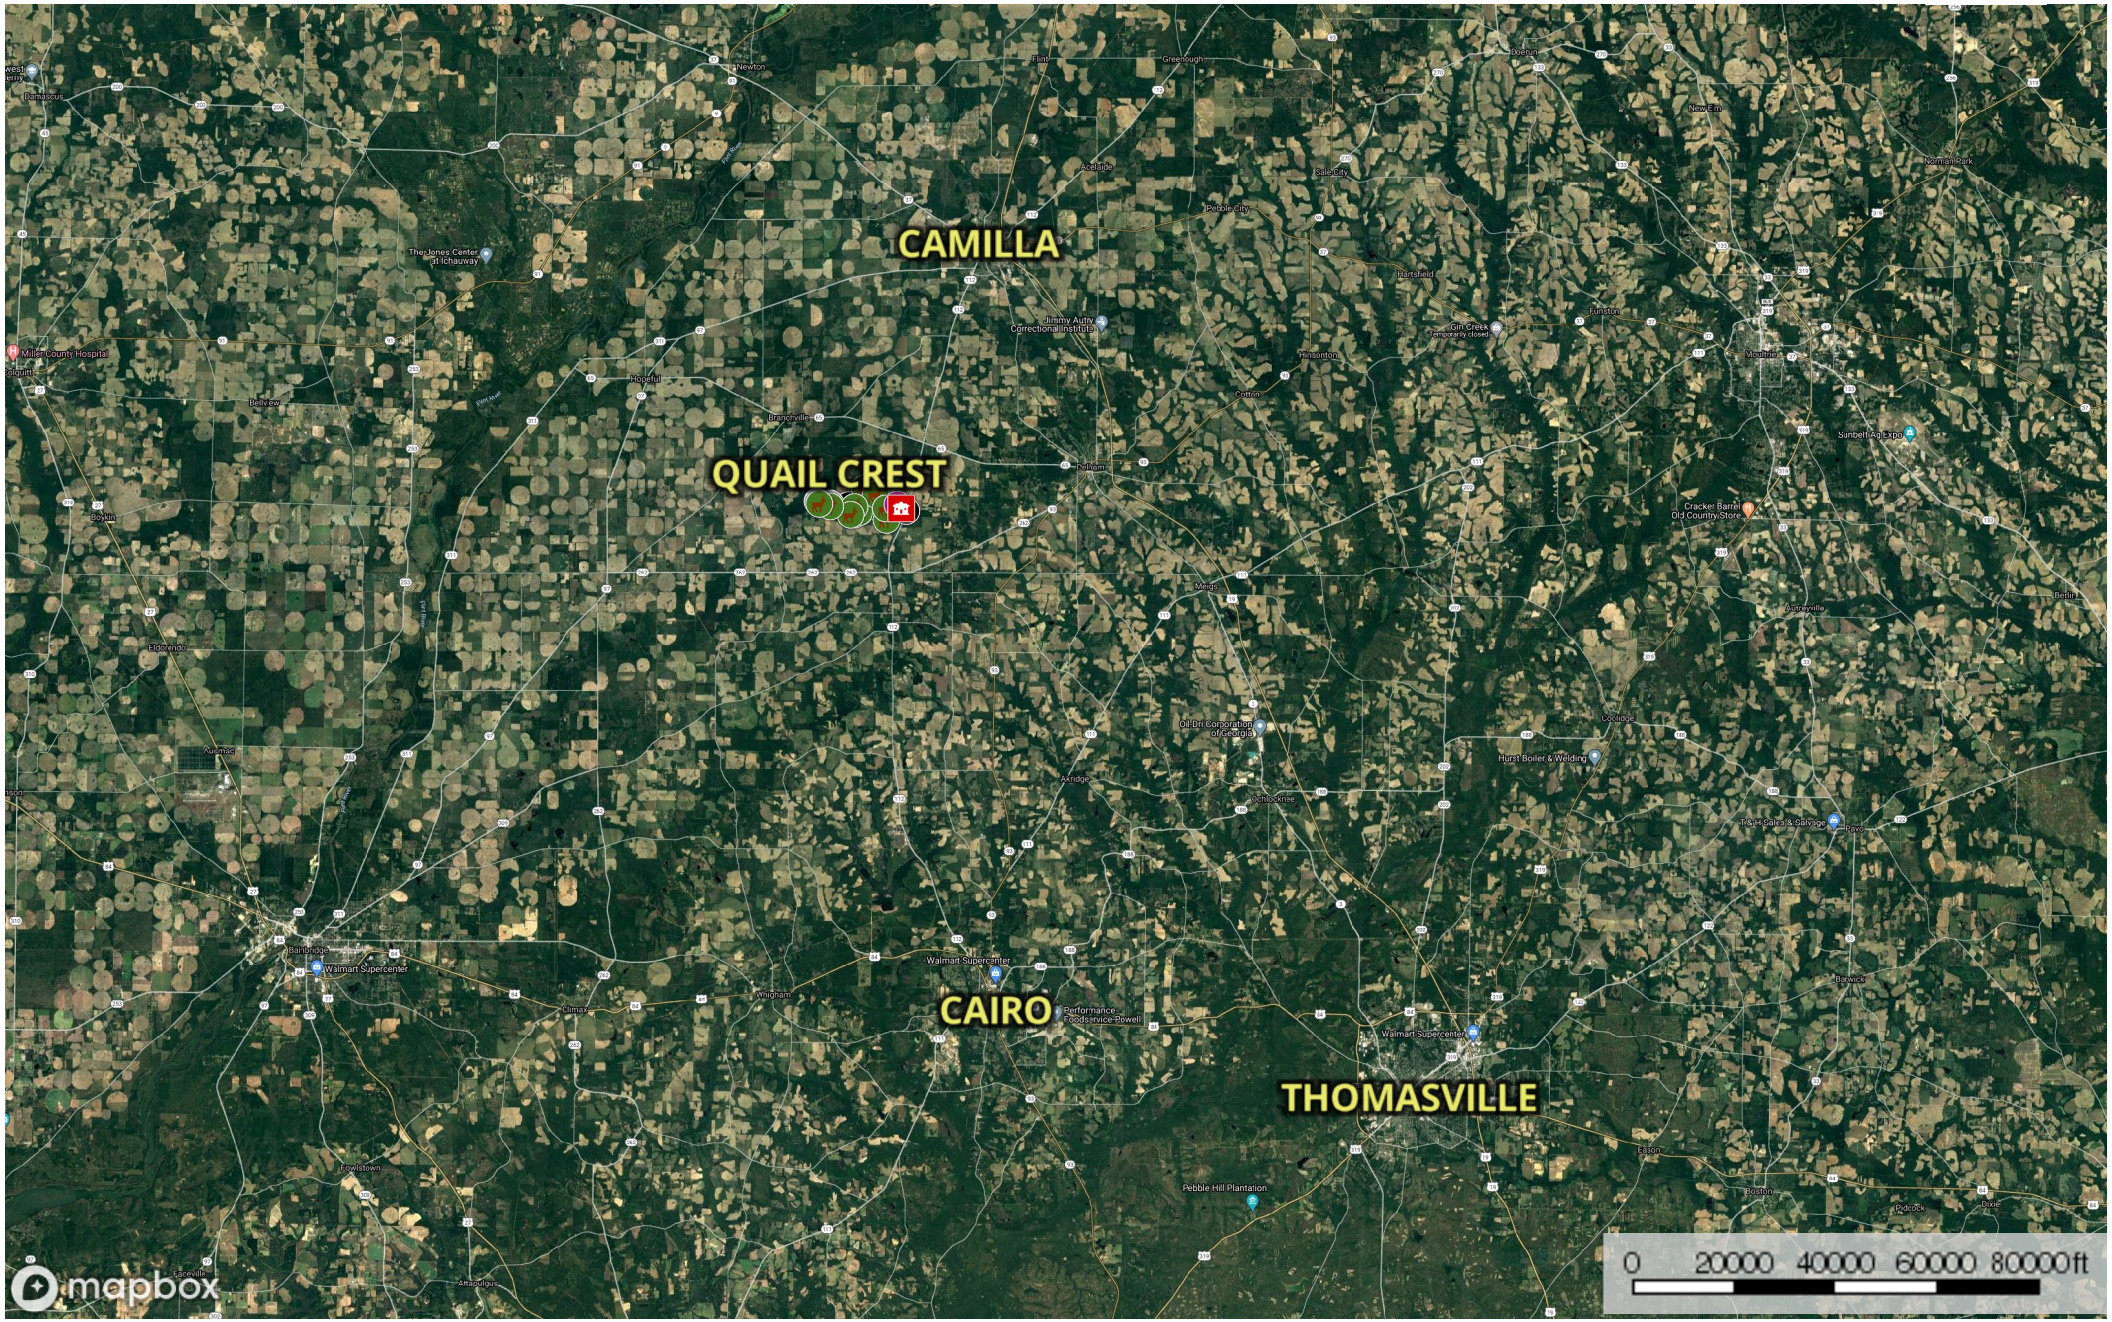

# Quail Crest Location Map

Mitchell County, GEORGIA, 1318.92 AC +/-

- Main House
- Barn
- Feeder
- Pier
- Blind
- Gate
- Photo Point
- Well
- Road / Trail
- Primary Road
- Stream
- Boundary