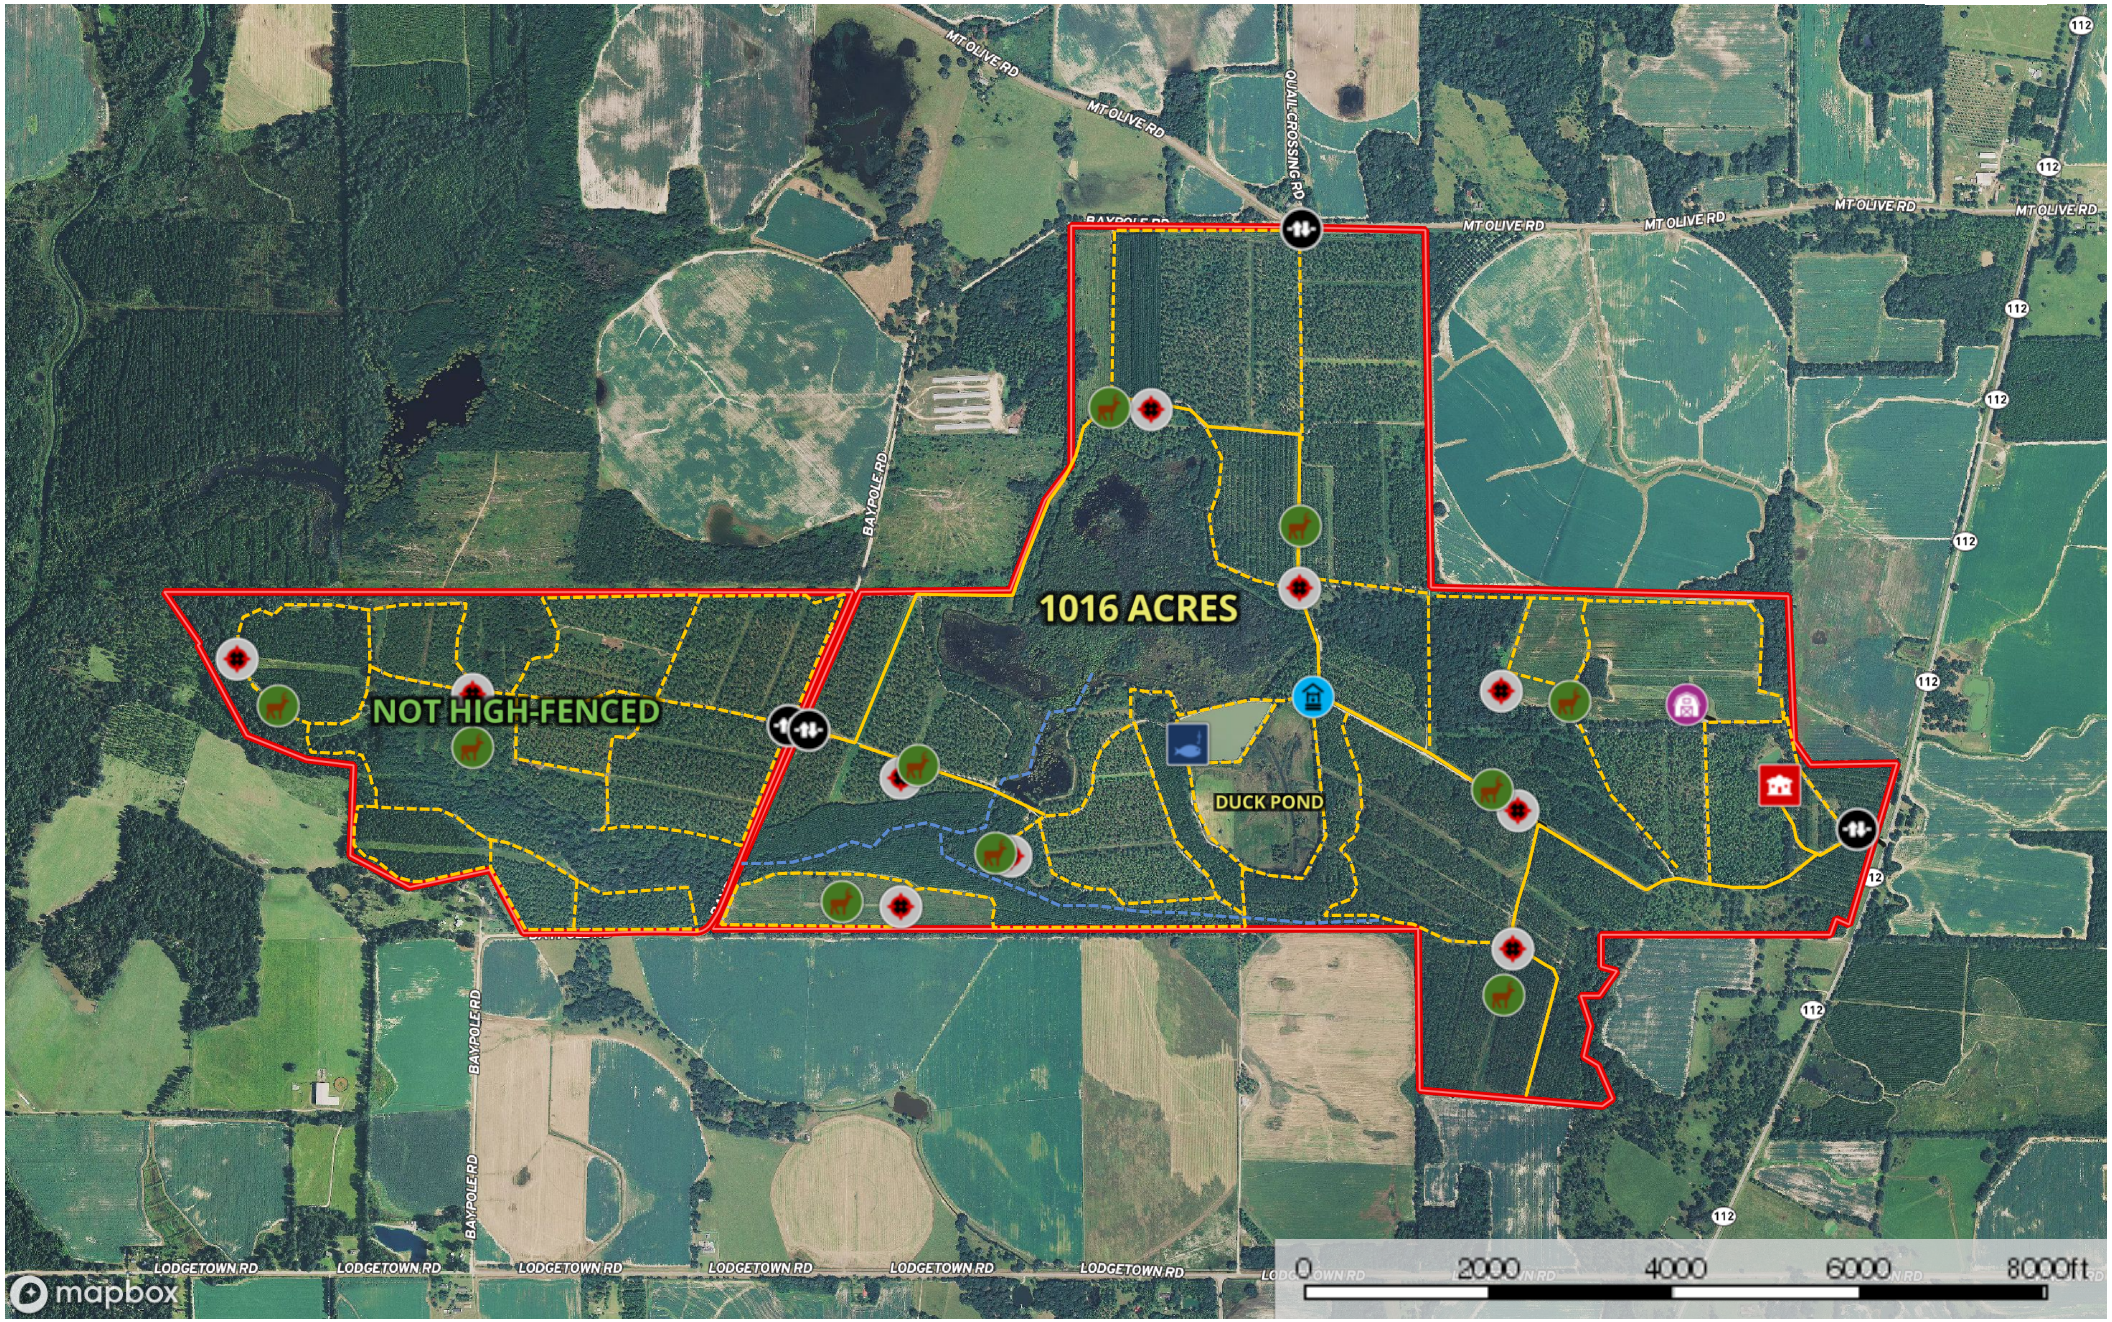

# Quail Crest

Mitchell County, GEORGIA, 1318.92 AC +/-

- Main House
- Barn
- Feeder
- Pier
- Blind
- Gate
- Photo Point
- Well
- Road / Trail
- Primary Road
- Stream
- Boundary