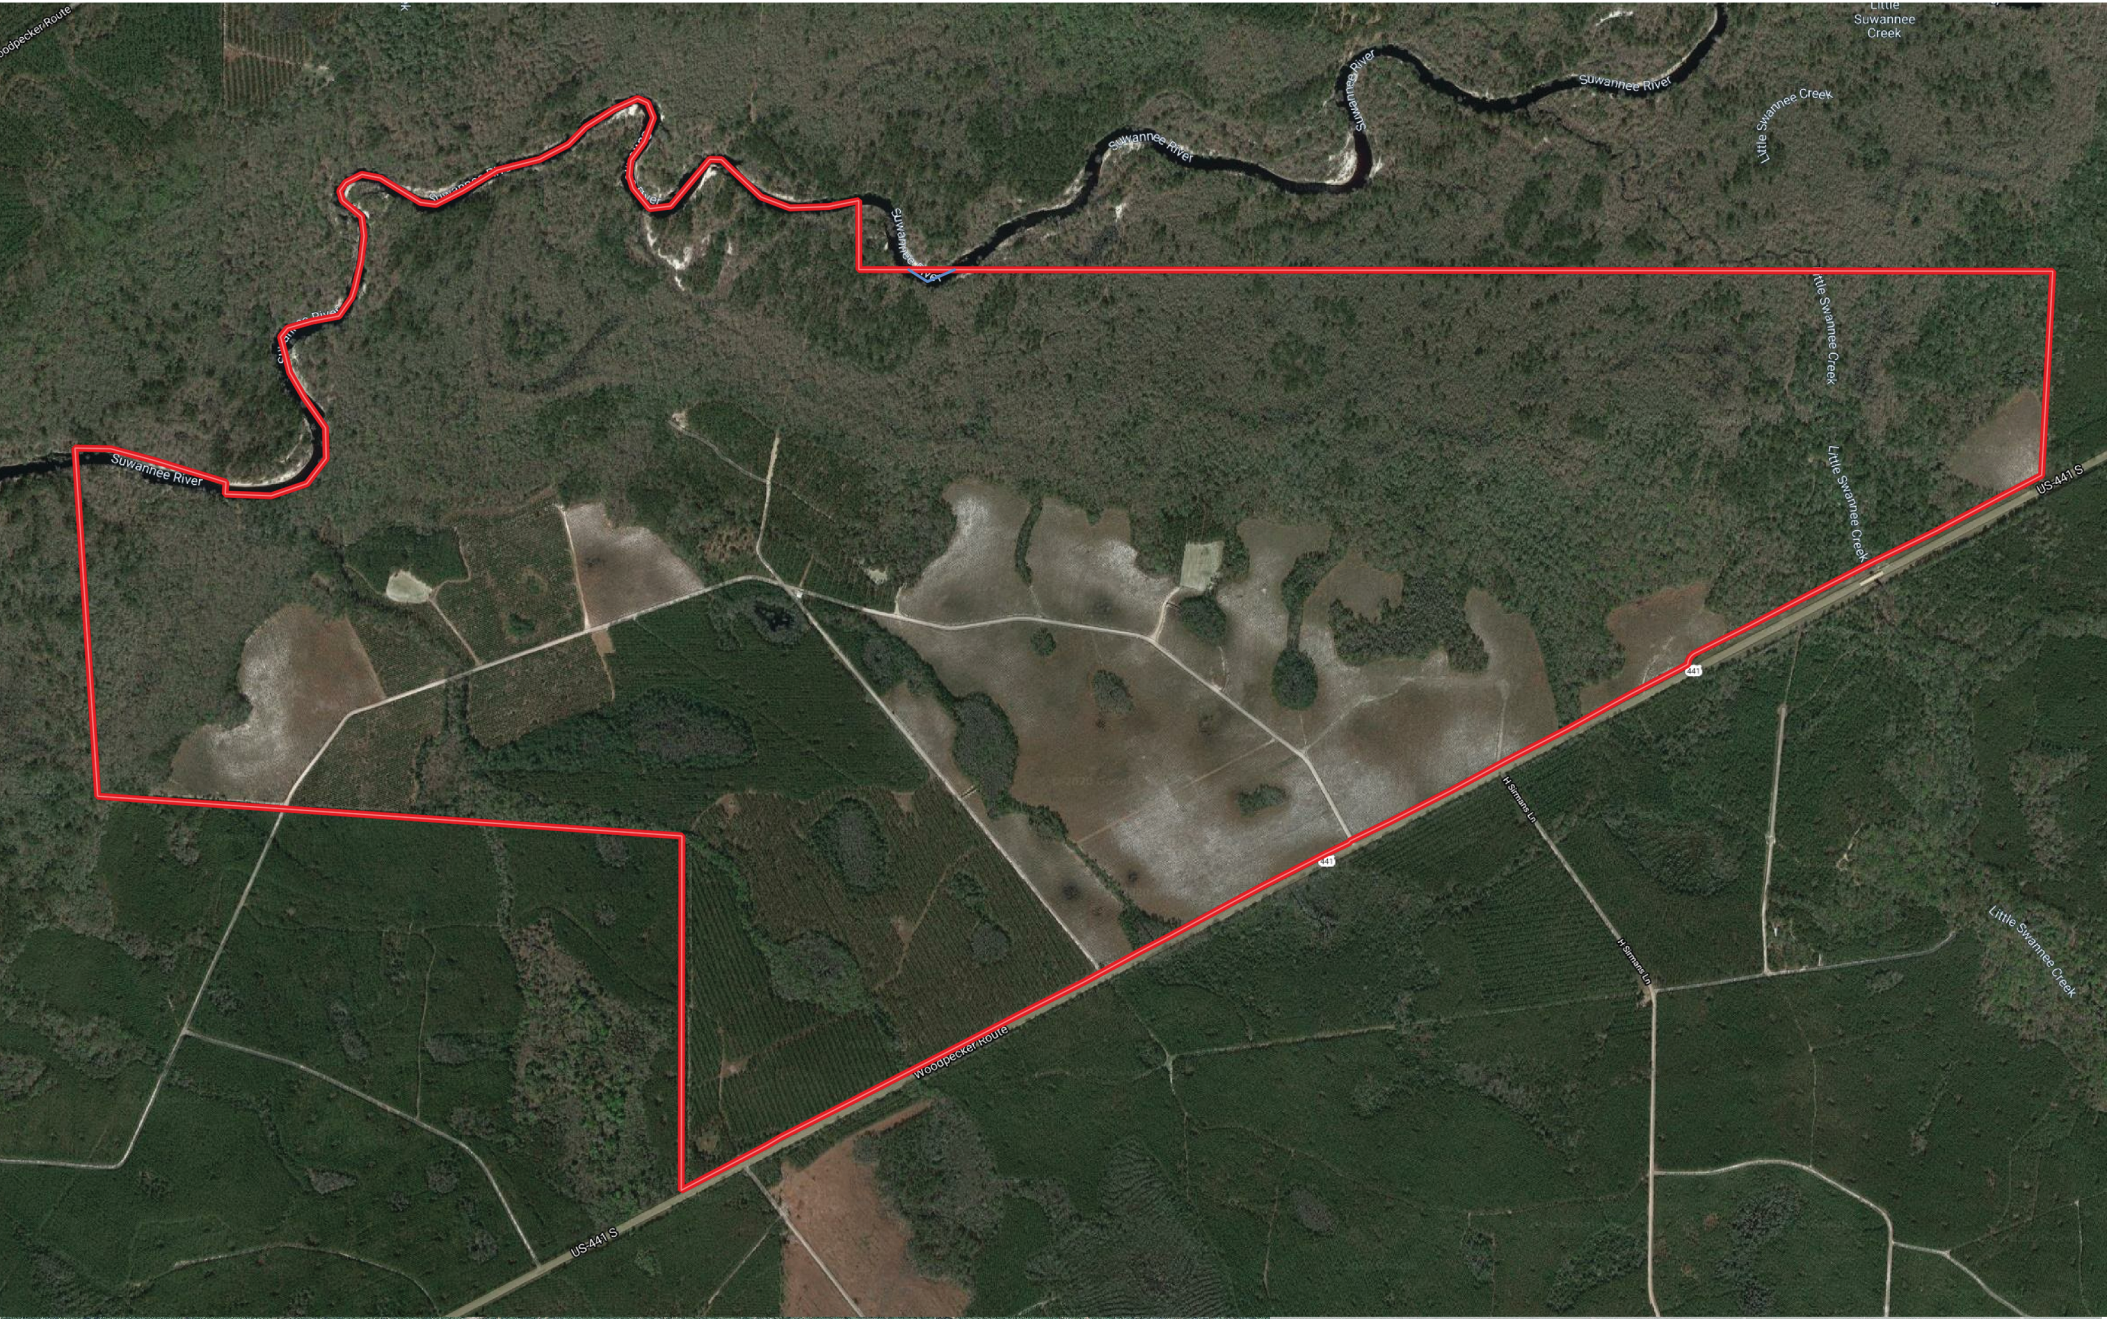

# Suwannee River Place

Echols County, Georgia, 1490 AC +/-

 Boundary