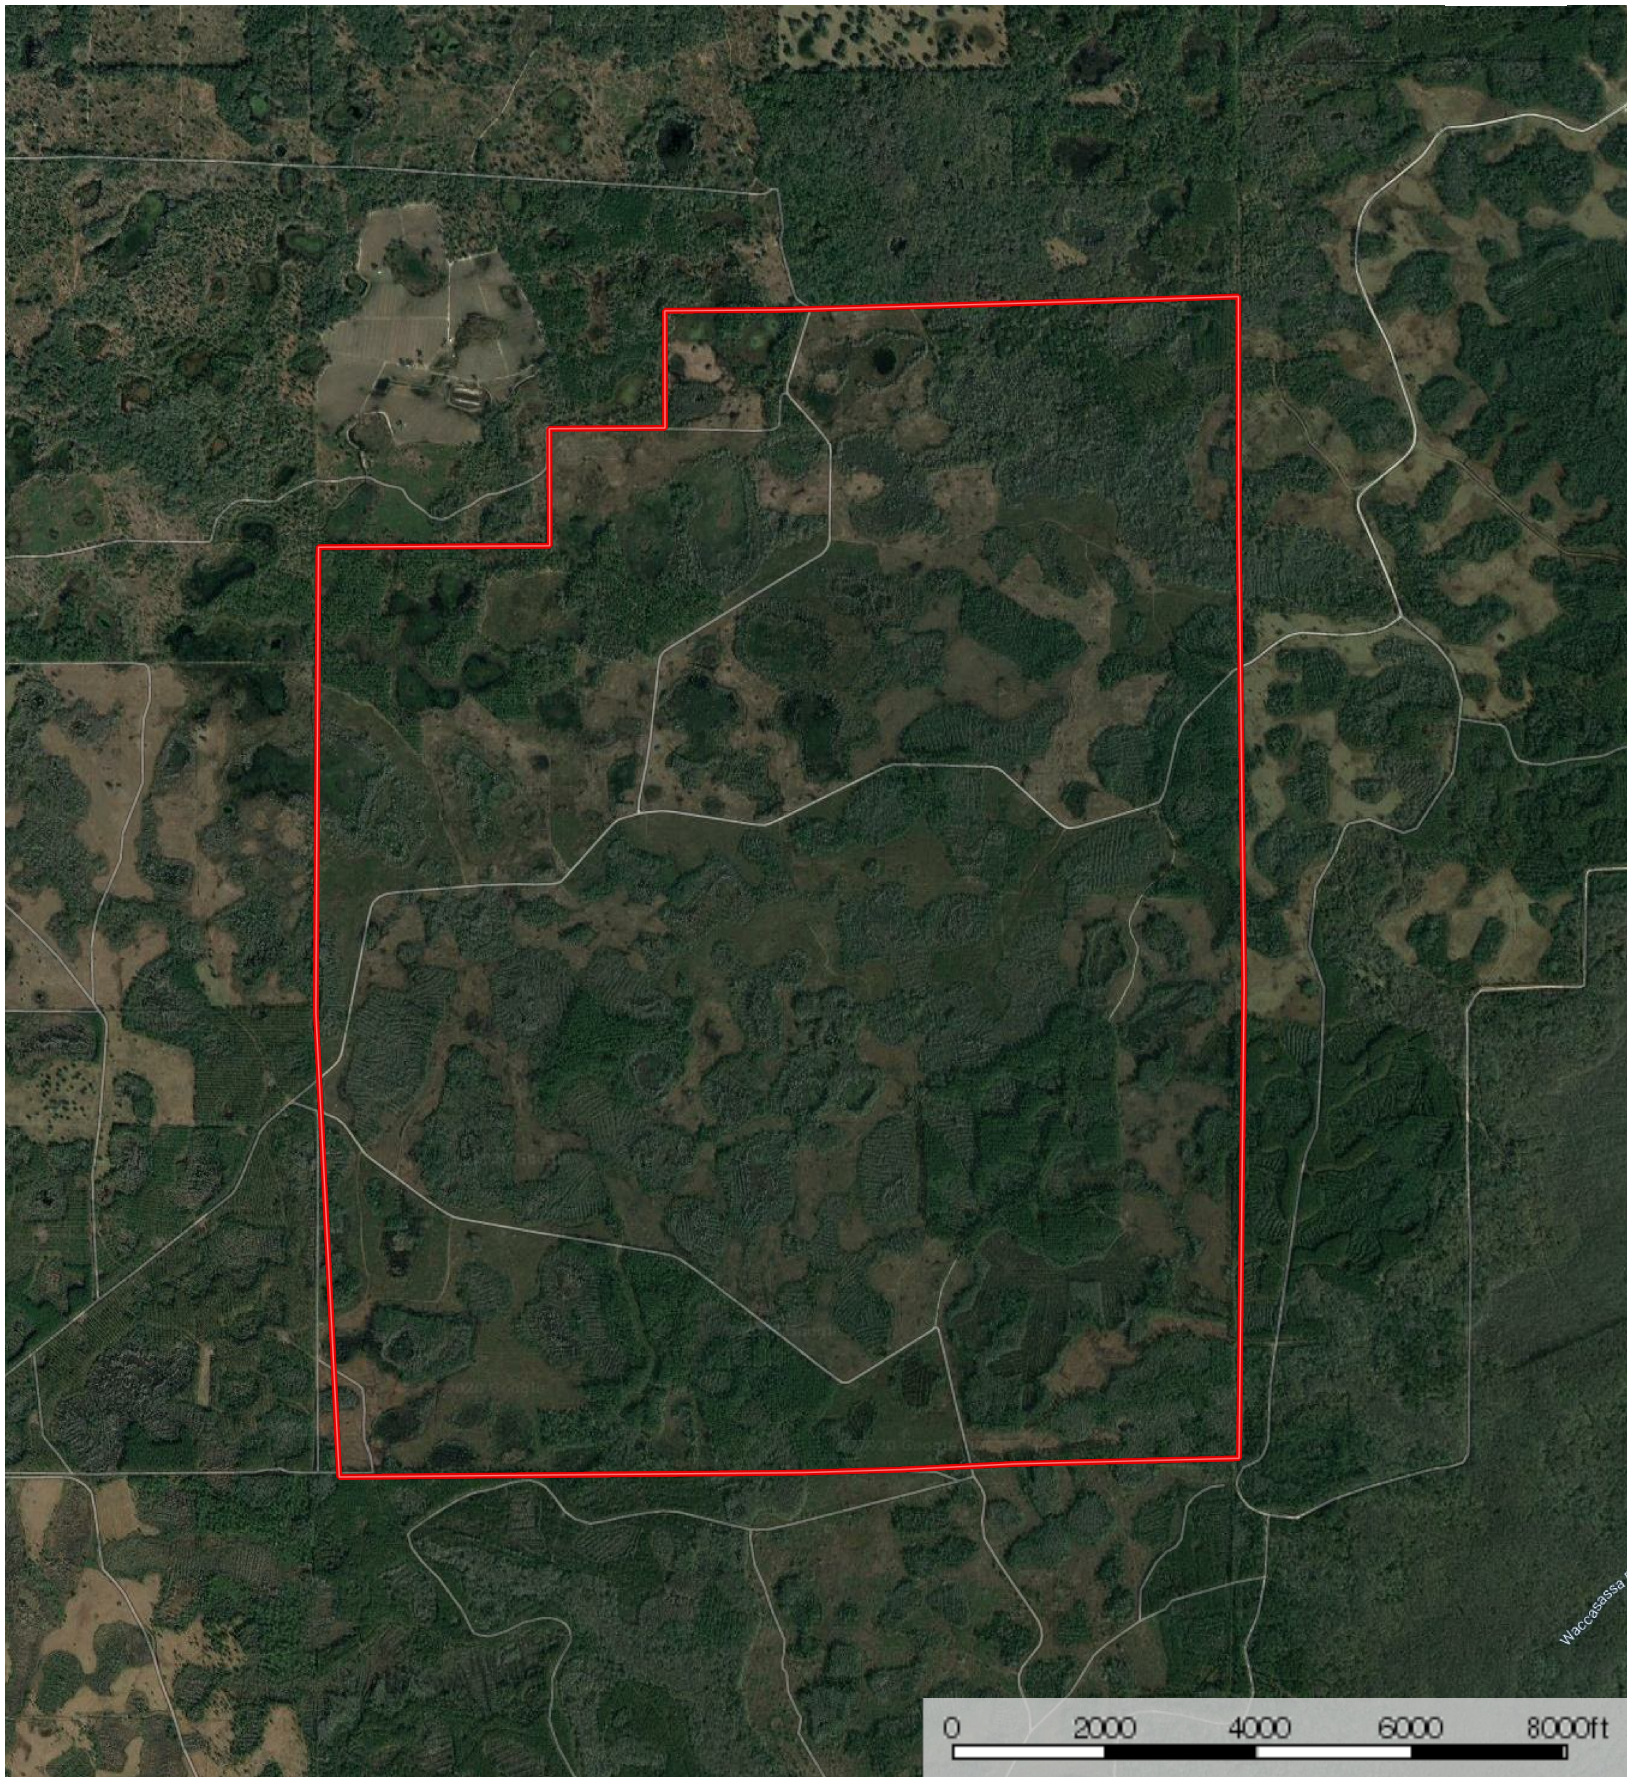

# Whitehurst

Levy County, Florida, 2966 AC +/-

WAC005552

 Boundary