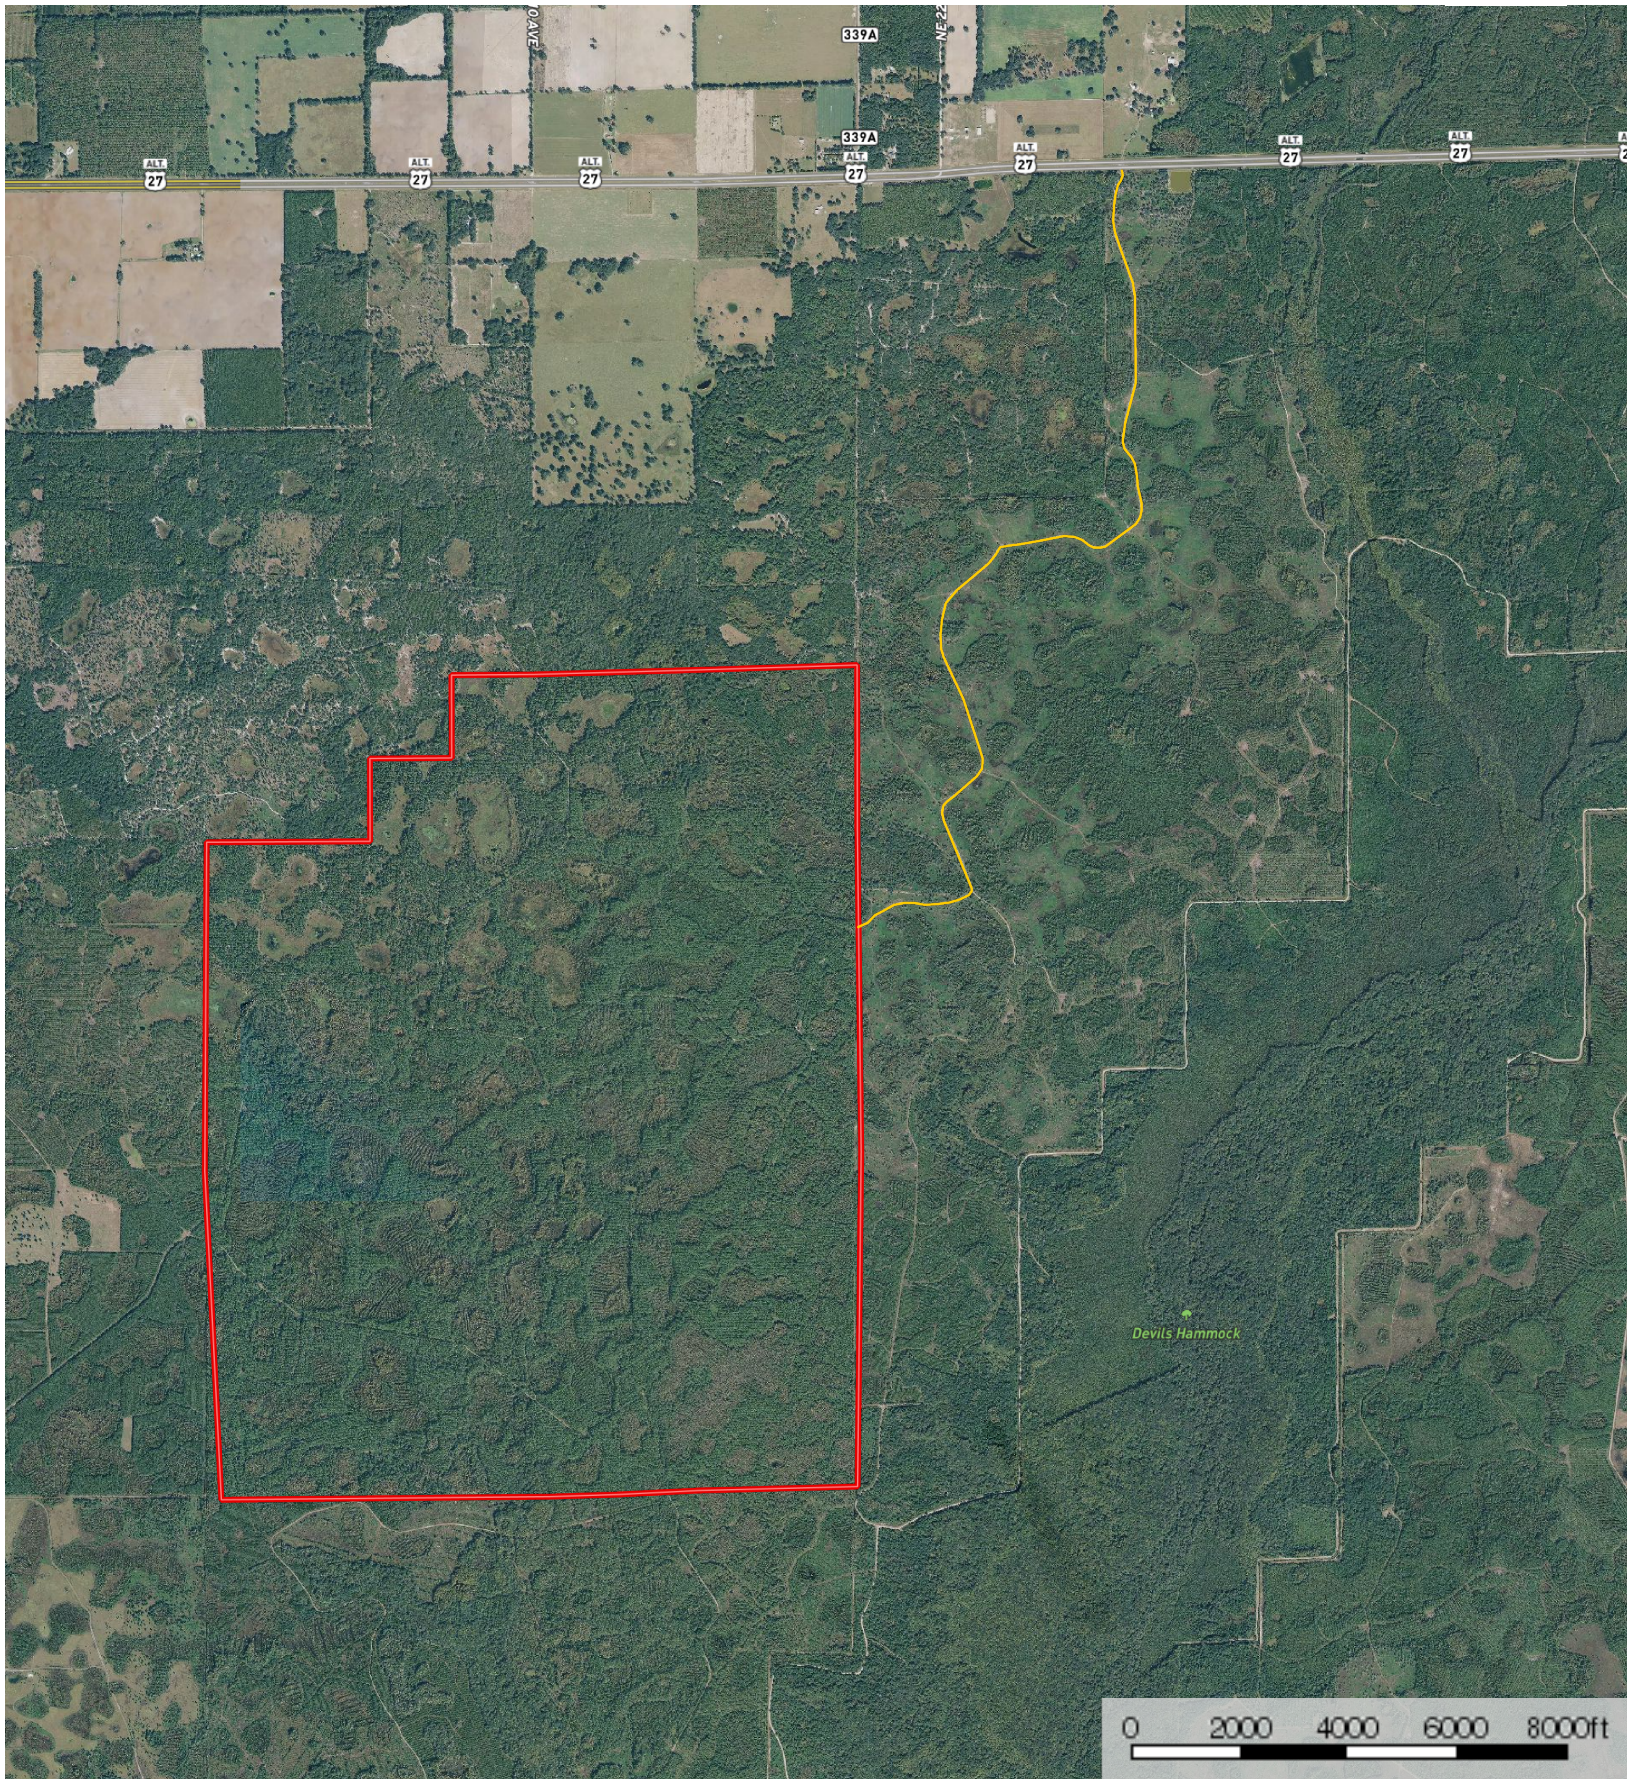

# Whitehurst

Levy County, Florida, 2966 AC +/-

— Primary Road    □ Boundary