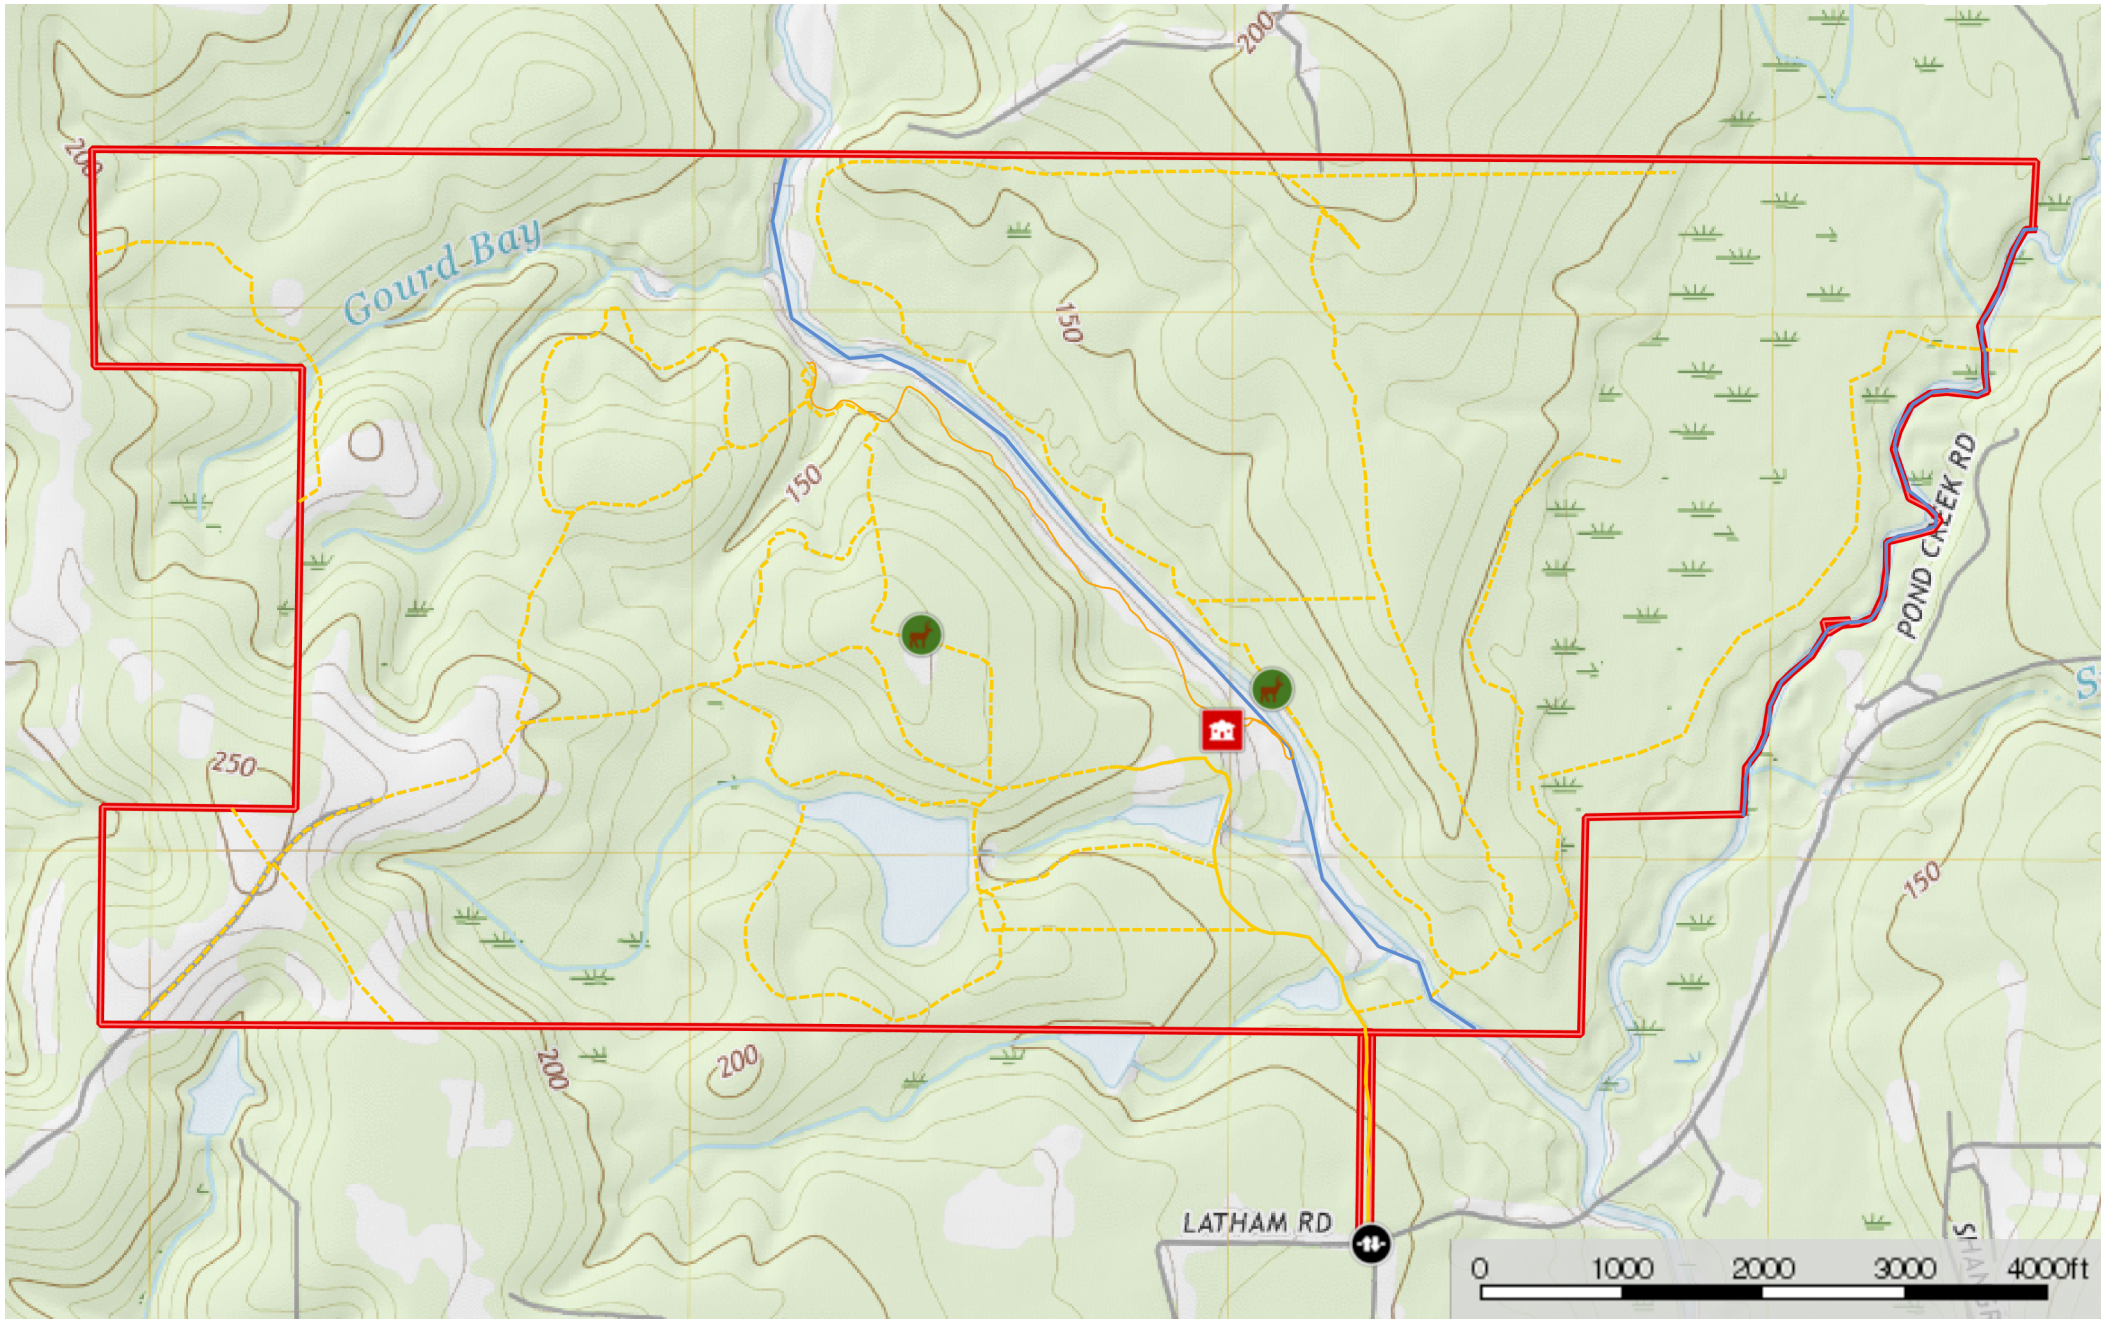

Timber Creek Lodge - Fall 2020

Okaaloosa County, Florida, AC +/-

- Main House
- Photo Point
- Gate
- Feeder
- Tour
- Primary Road
- River / Creek
- Road / Trail
- Boundary