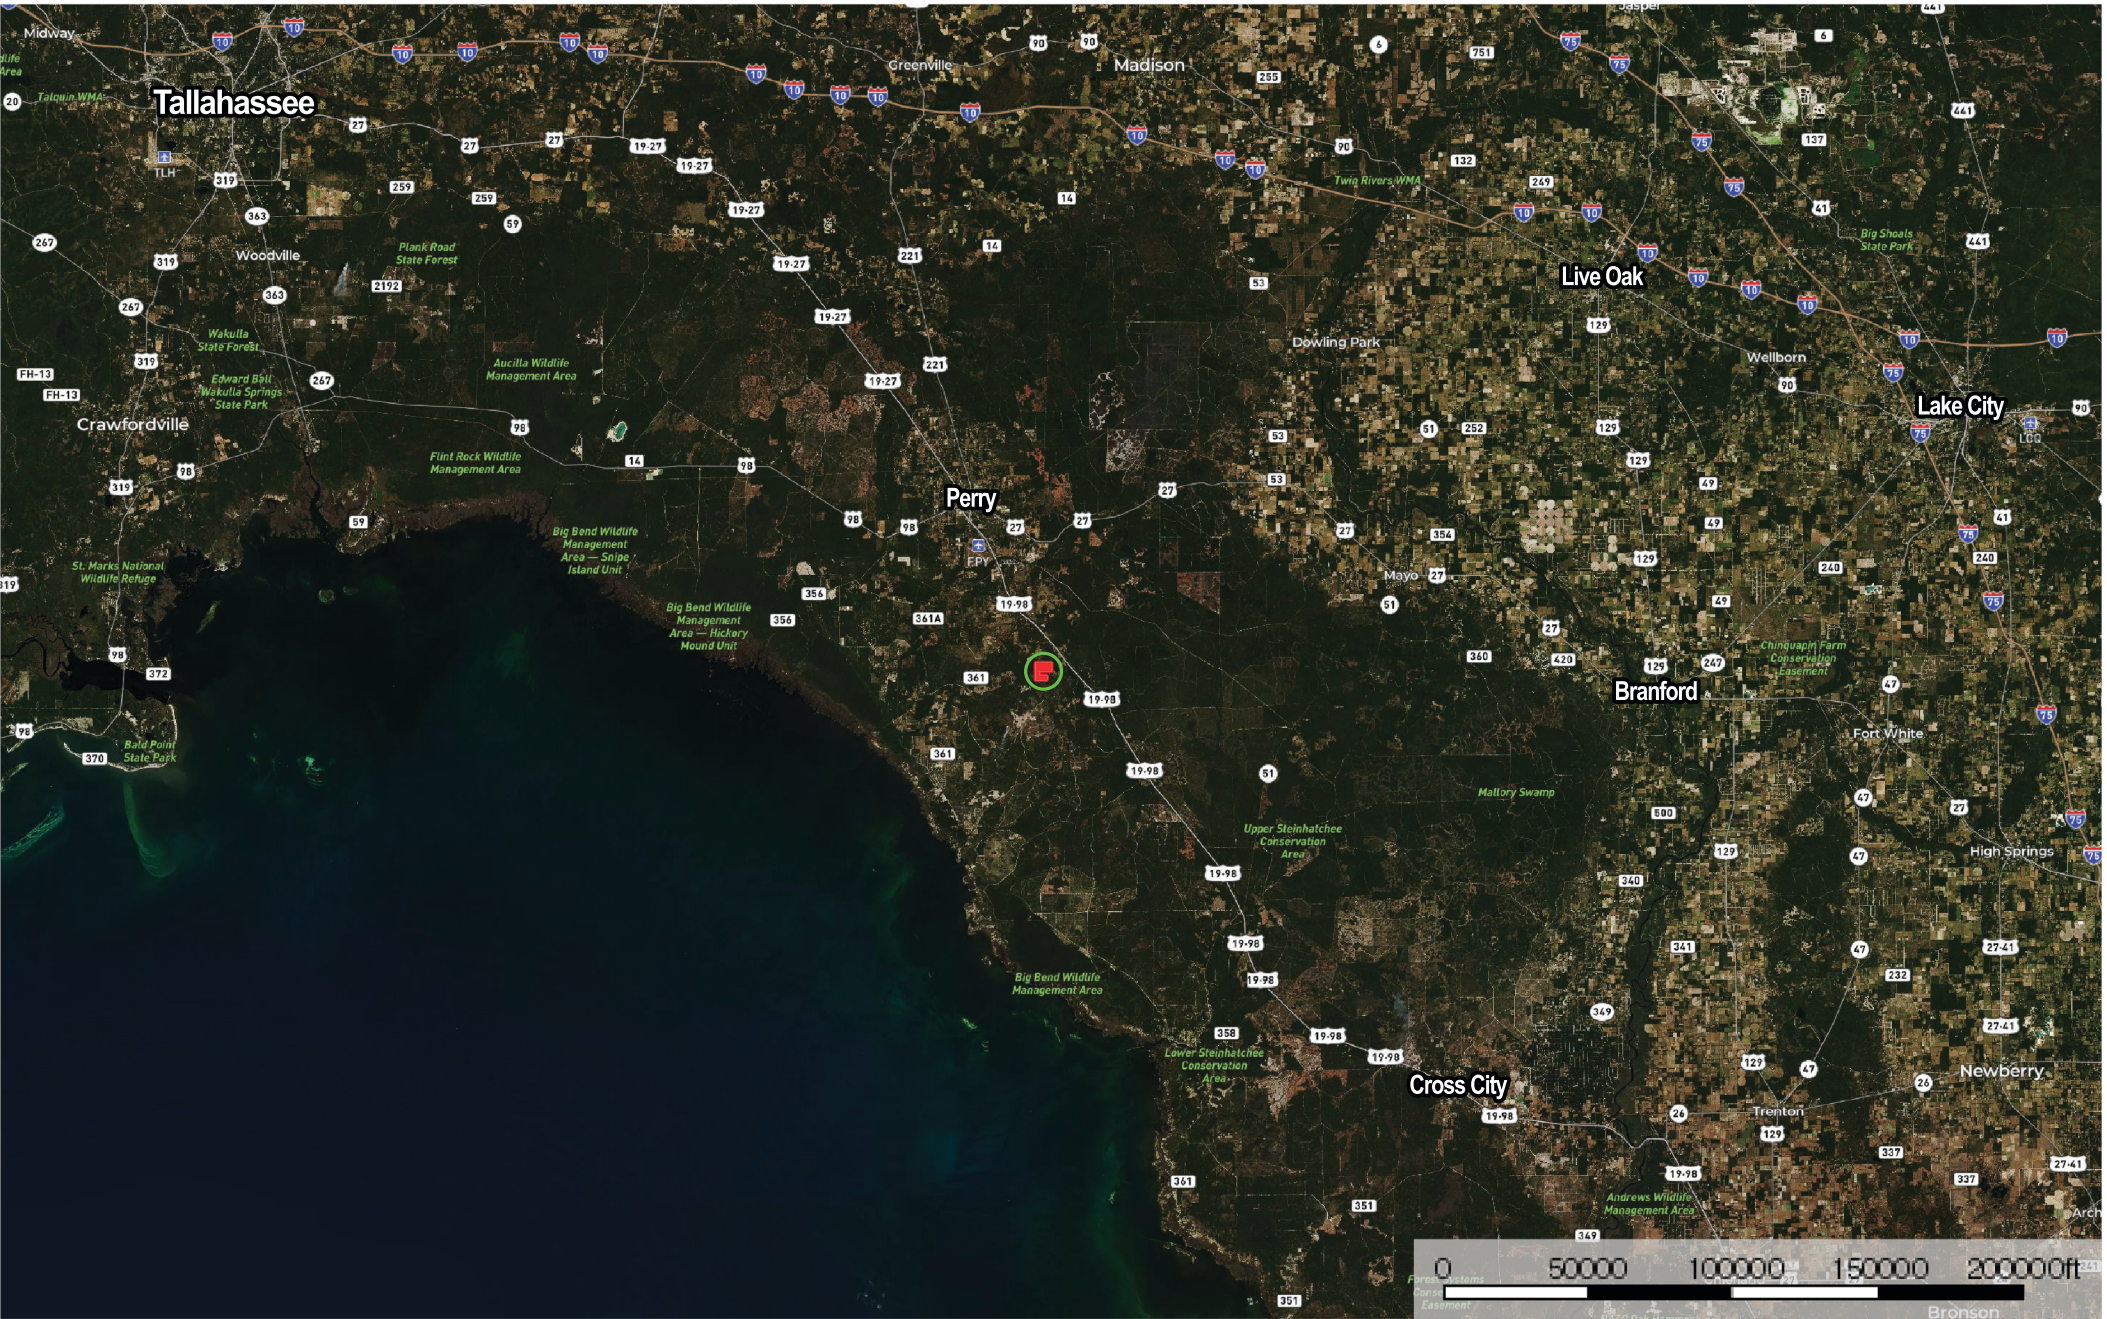

# Fairway Forest

Taylor County, Florida, 459 AC +/-

 Boundary