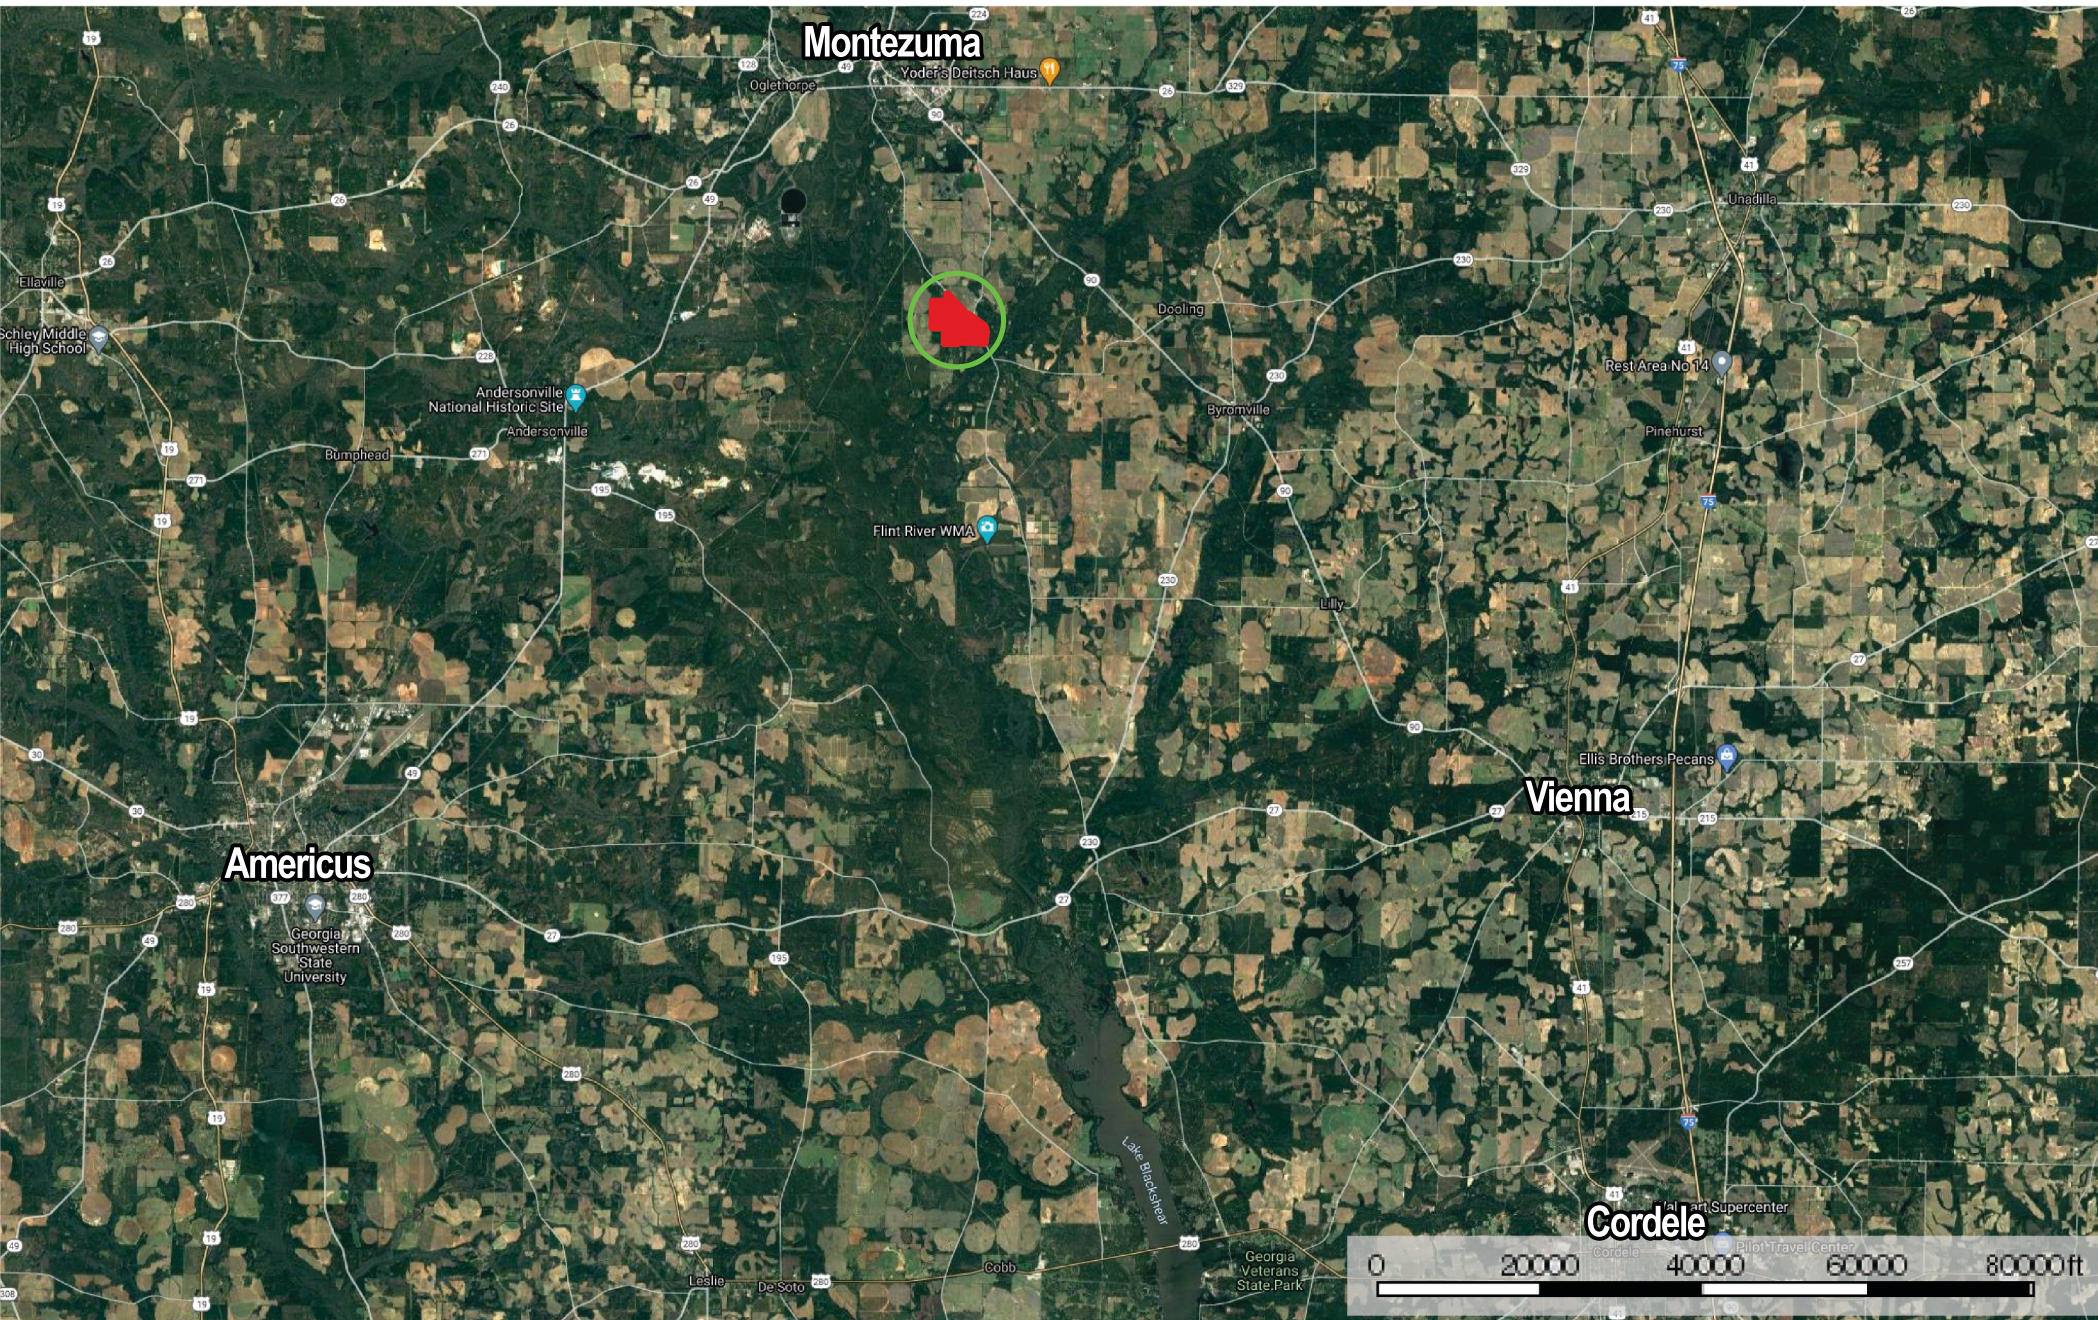

# Indian Mound

Macon County, Georgia, 430 AC +/-

 Boundary