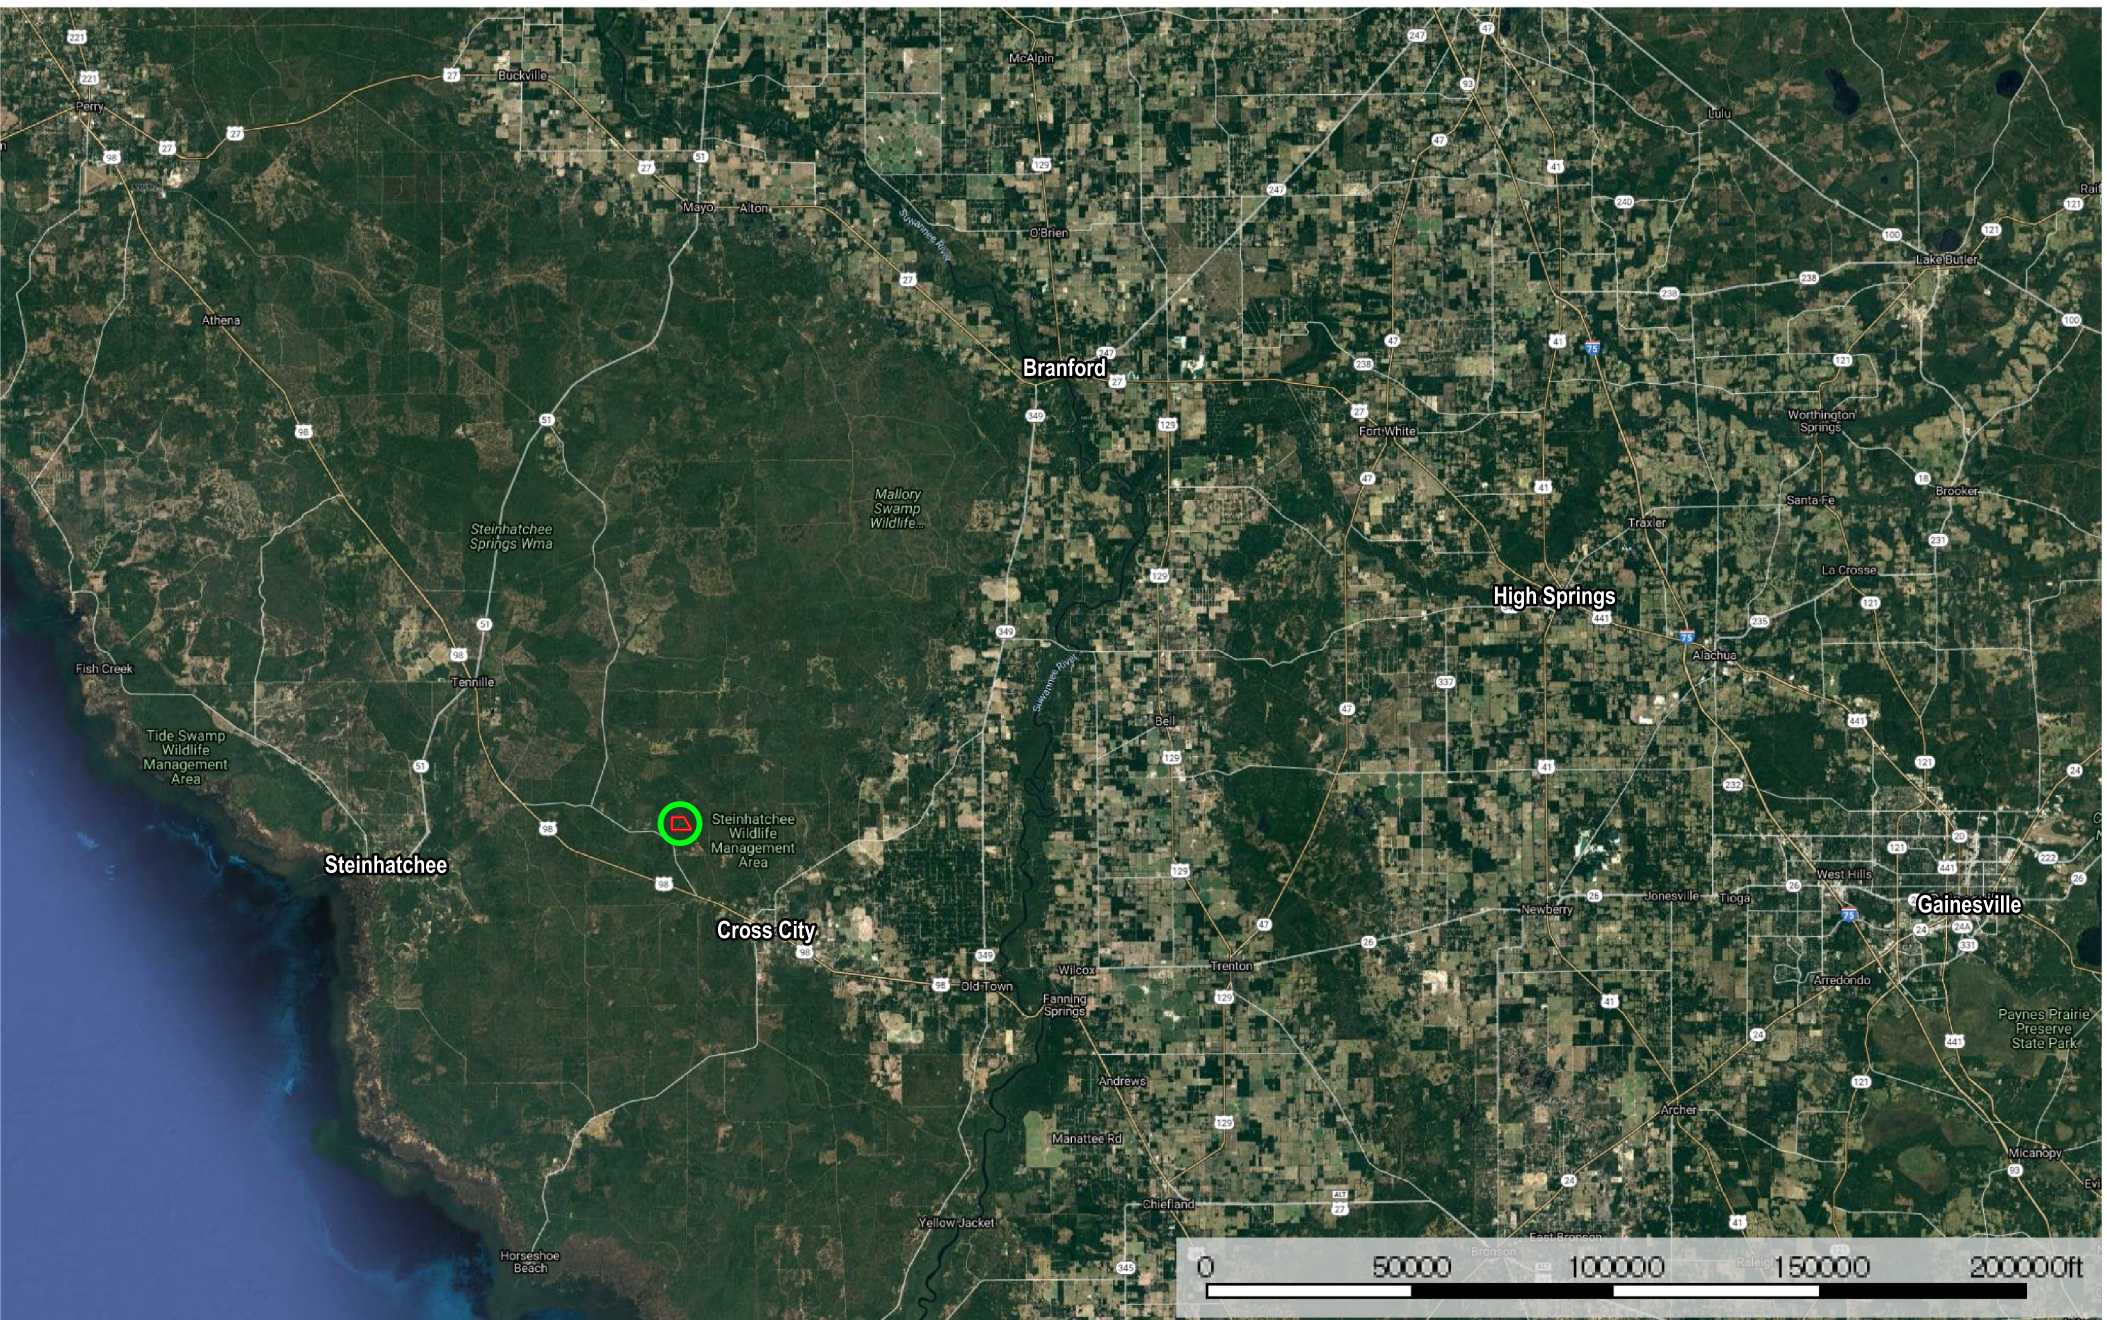

# MKW Tract

Dixie County, Florida, 217 AC +/-

 Boundary