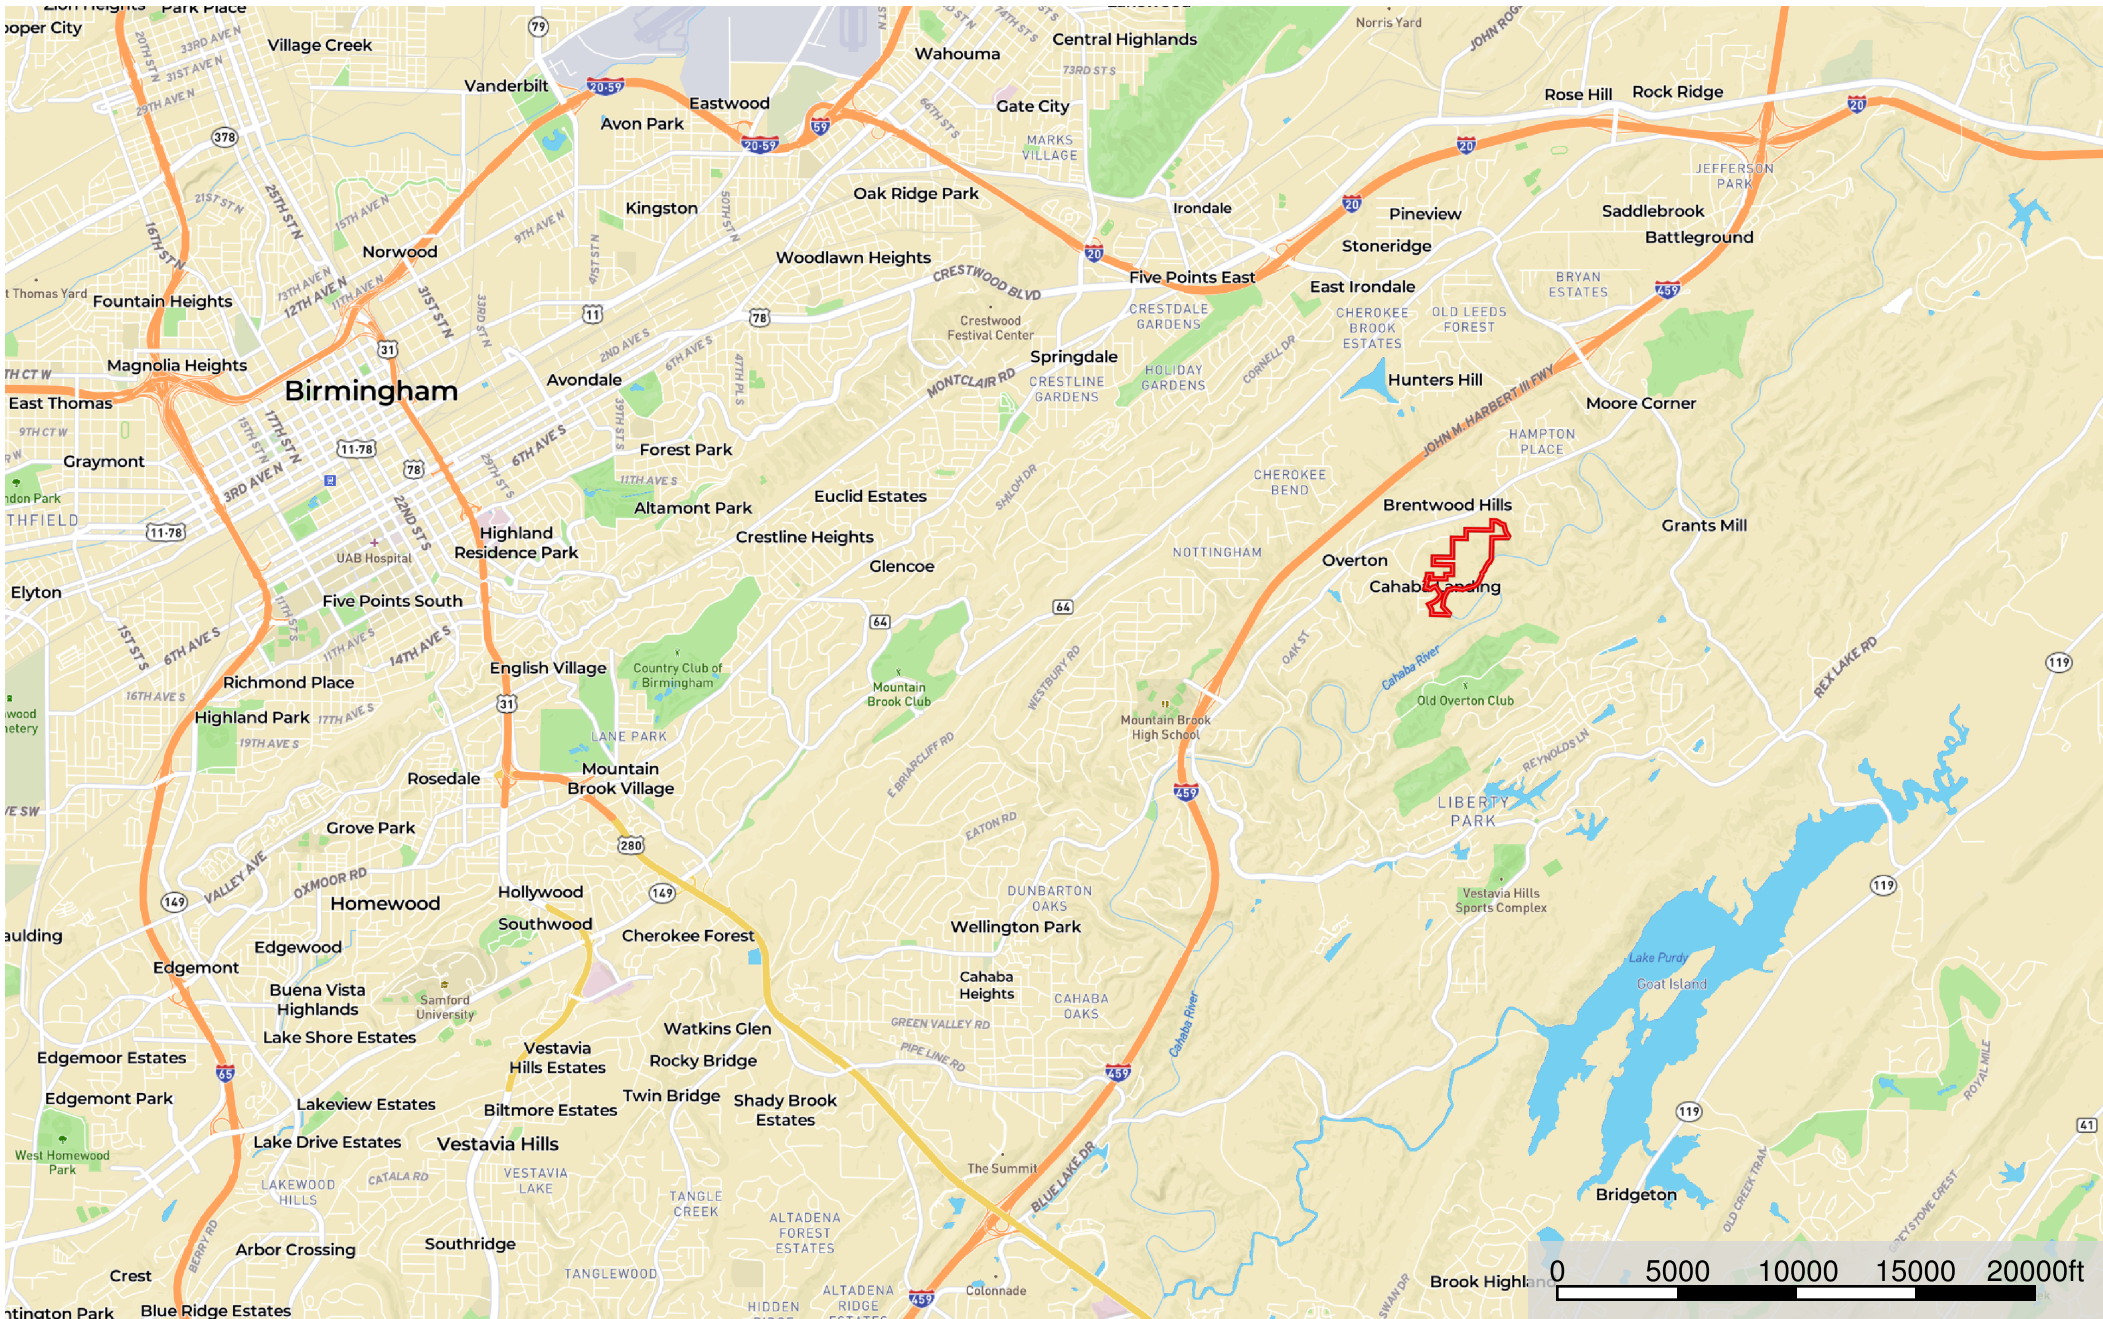

# Cahaba River at Overton

Alabama, AC +/-

 Boundary