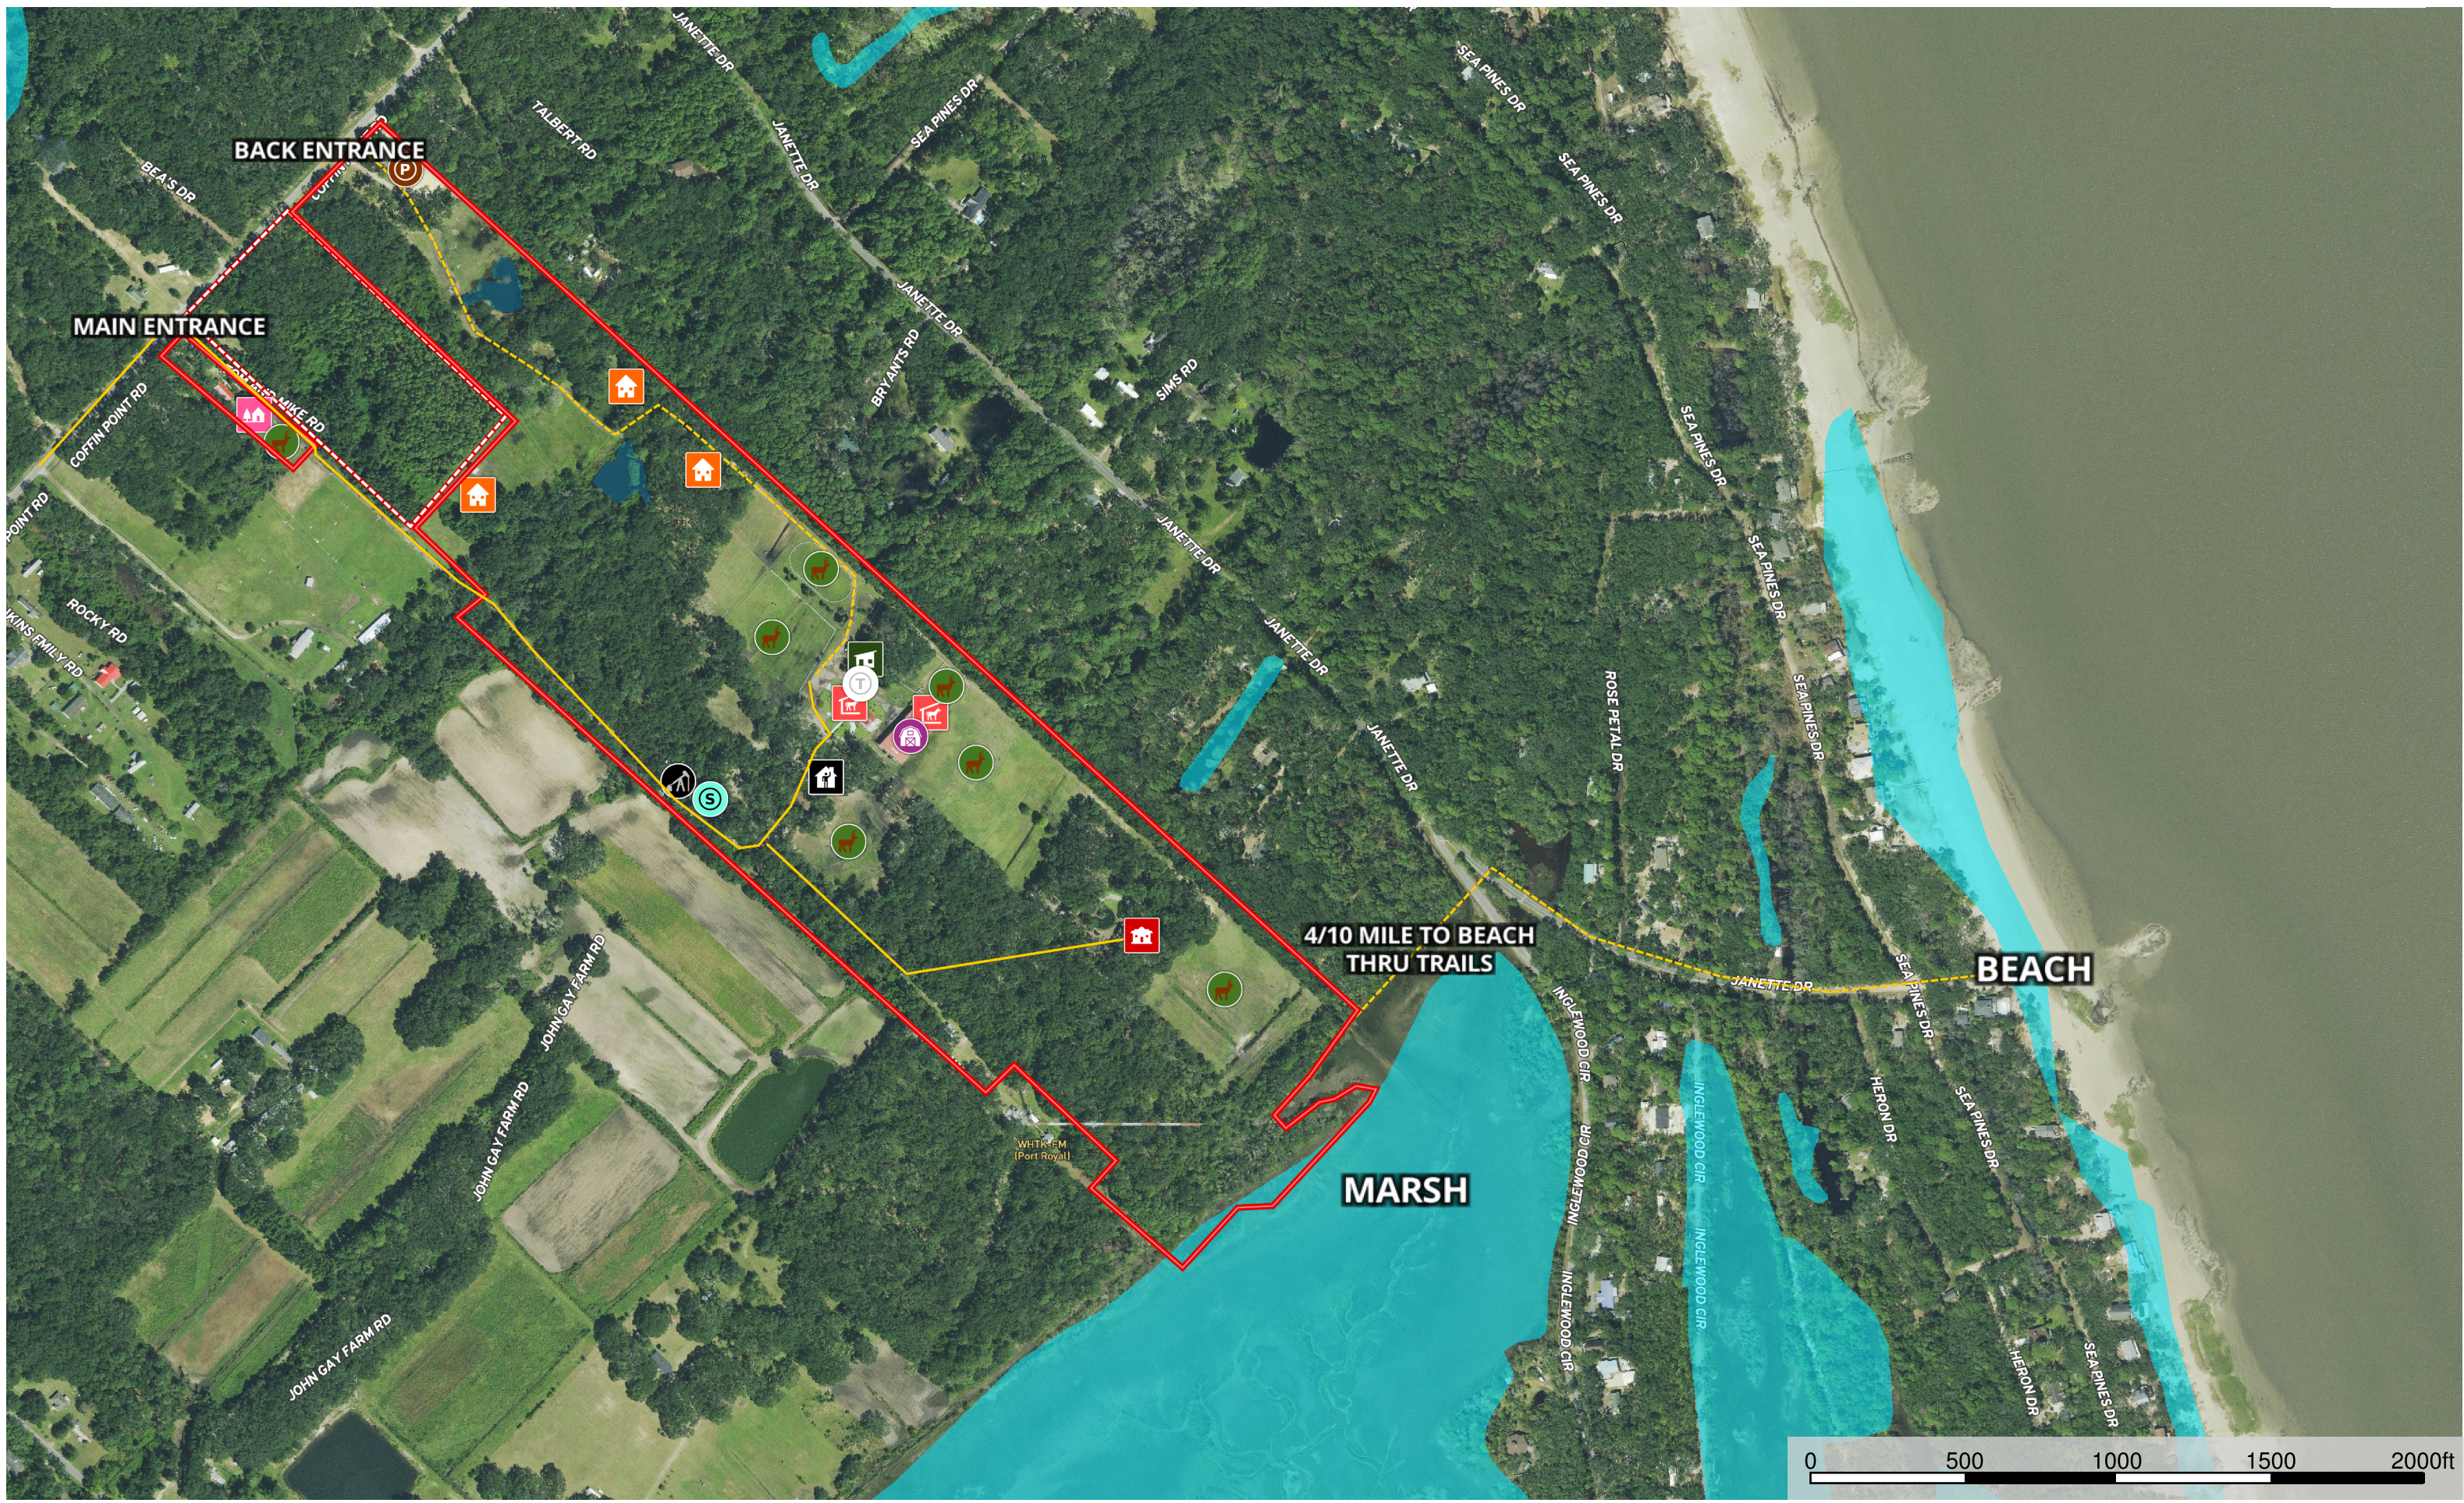

**Camelot Farms Equestrian Center - Detailed Map All Features**  
 Beaufort County, South Carolina, 64.5 AC +/-

--- Road / Trail	--- Stream, Intermittent	--- River/Creek	--- Water Body											