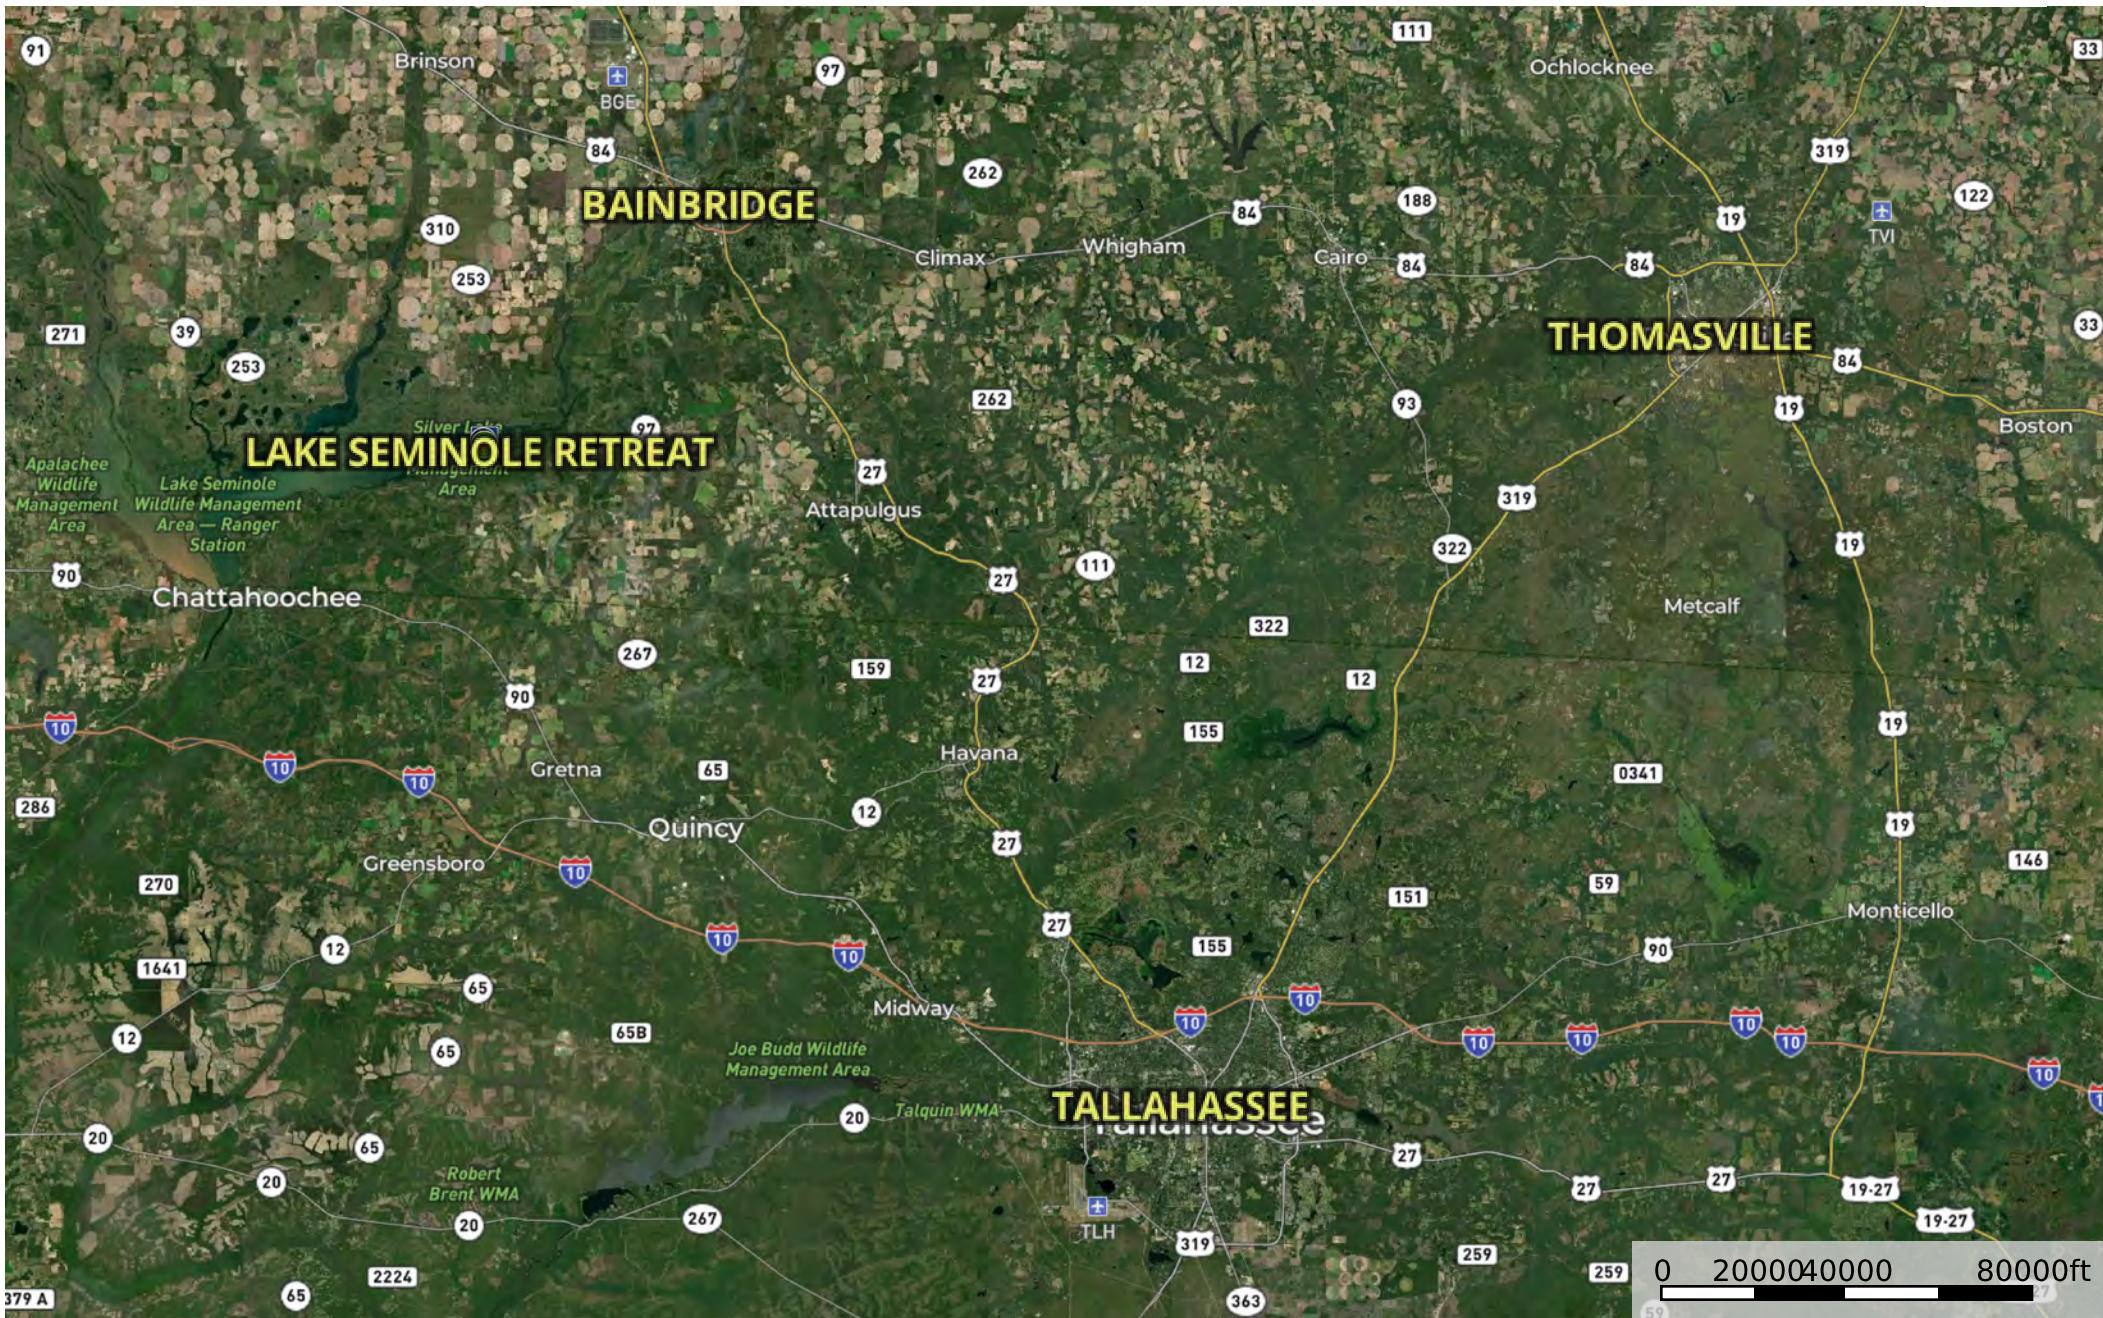

# Lake Seminole Retreat

Decatur County, Georgia, 7.94 AC +/-

- House
- Pier
- Gate
- Feeder
- Boundary
- Road / Trail