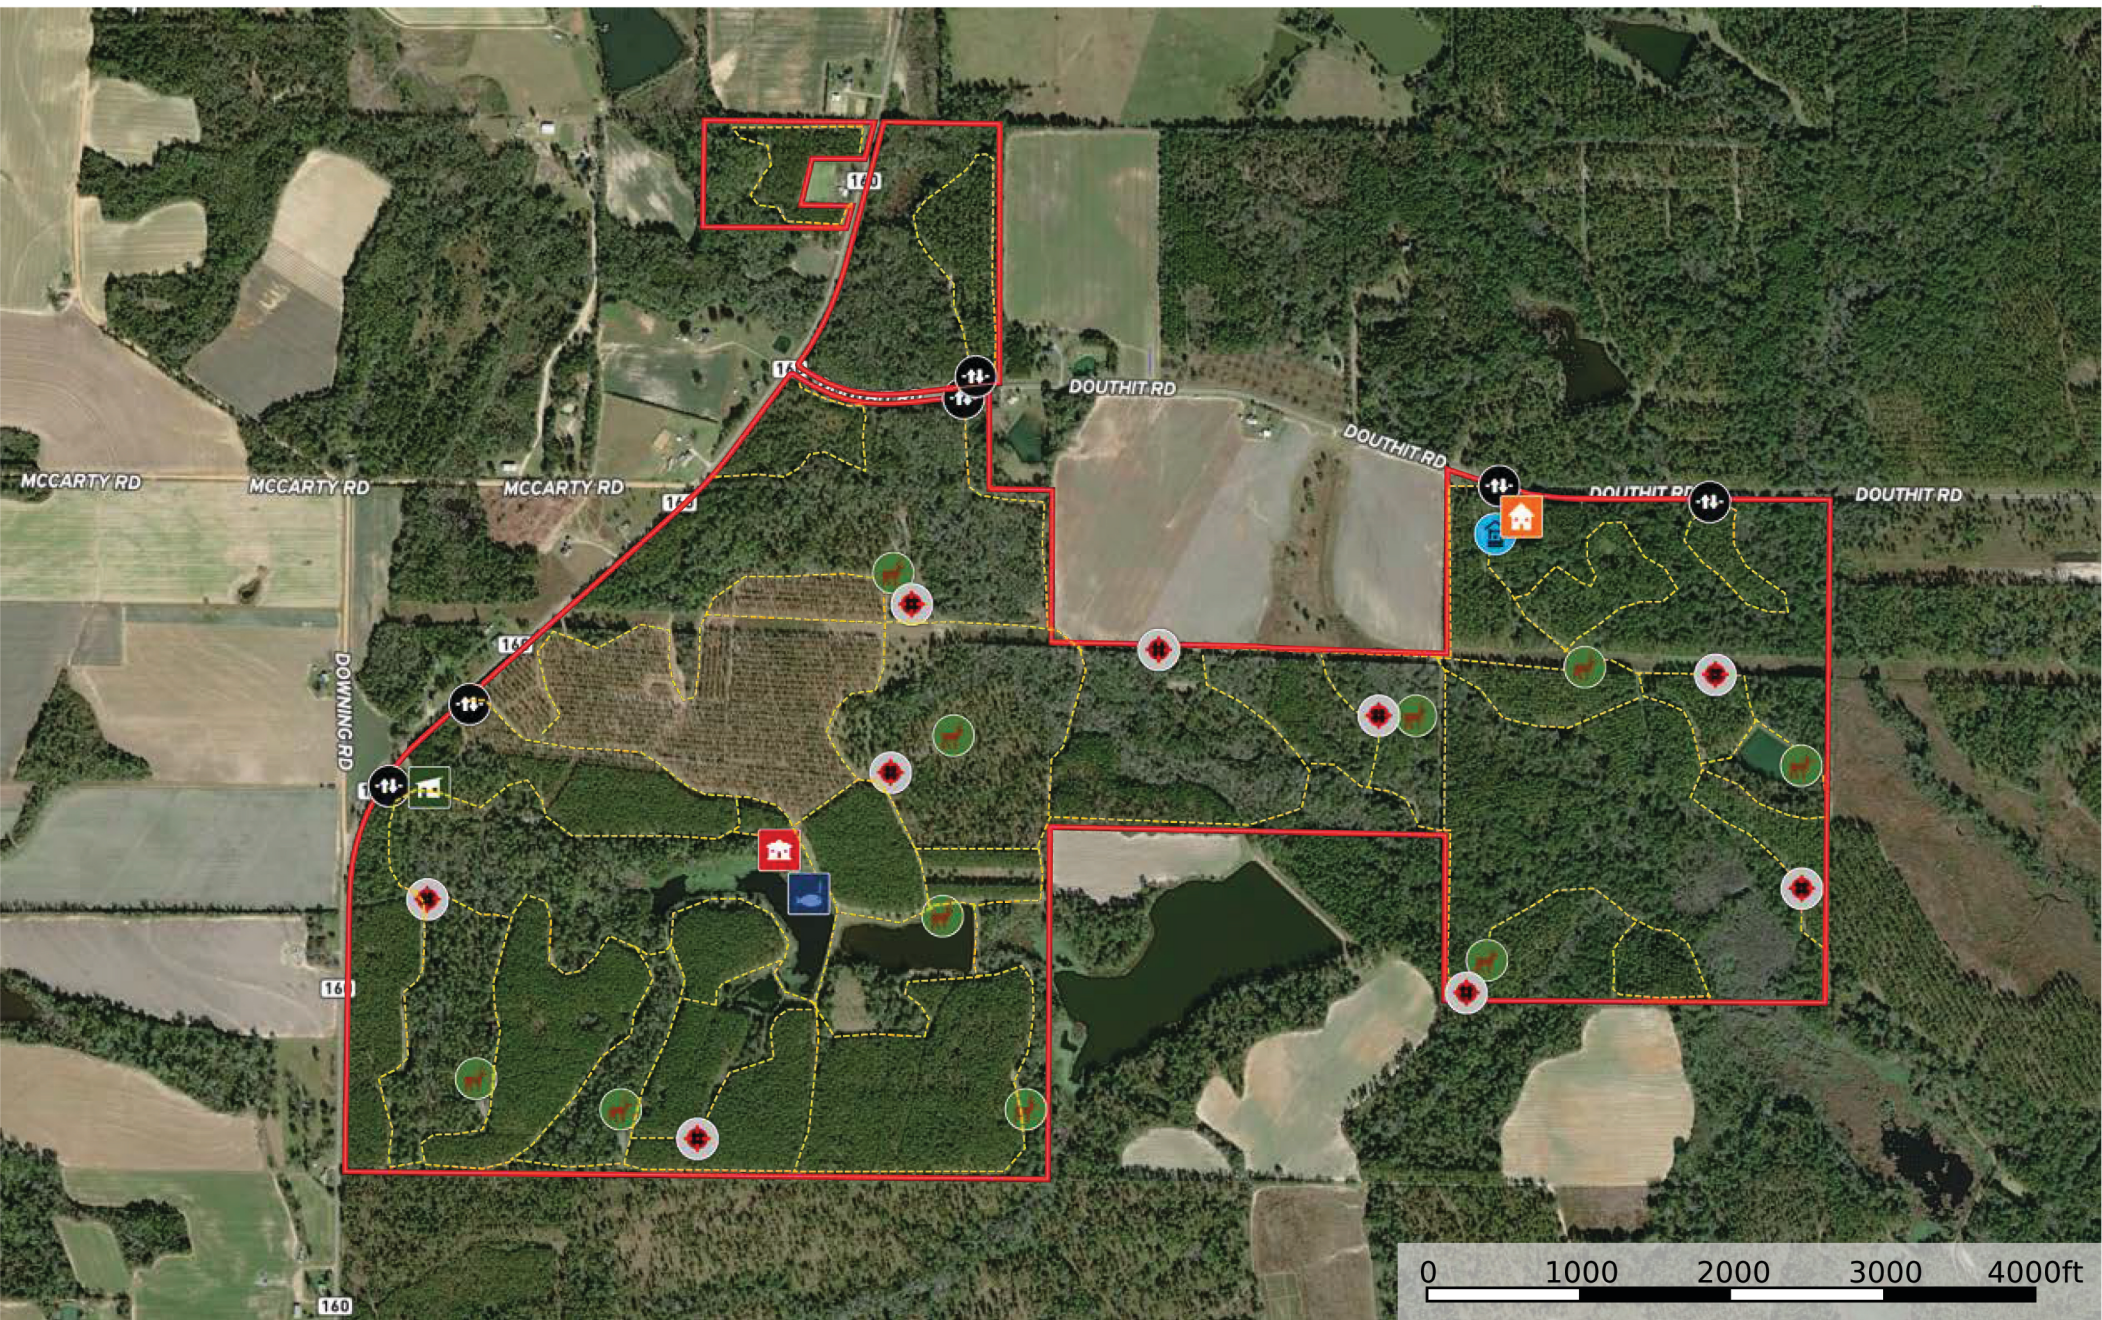

Evergreen Plantation

Worth County, Georgia, 762 AC +/-

- House
- Well
- Pier
- Blind
- Feeder
- Shed / Shack
- Main House
- Gate
- Road / Trail
- Boundary