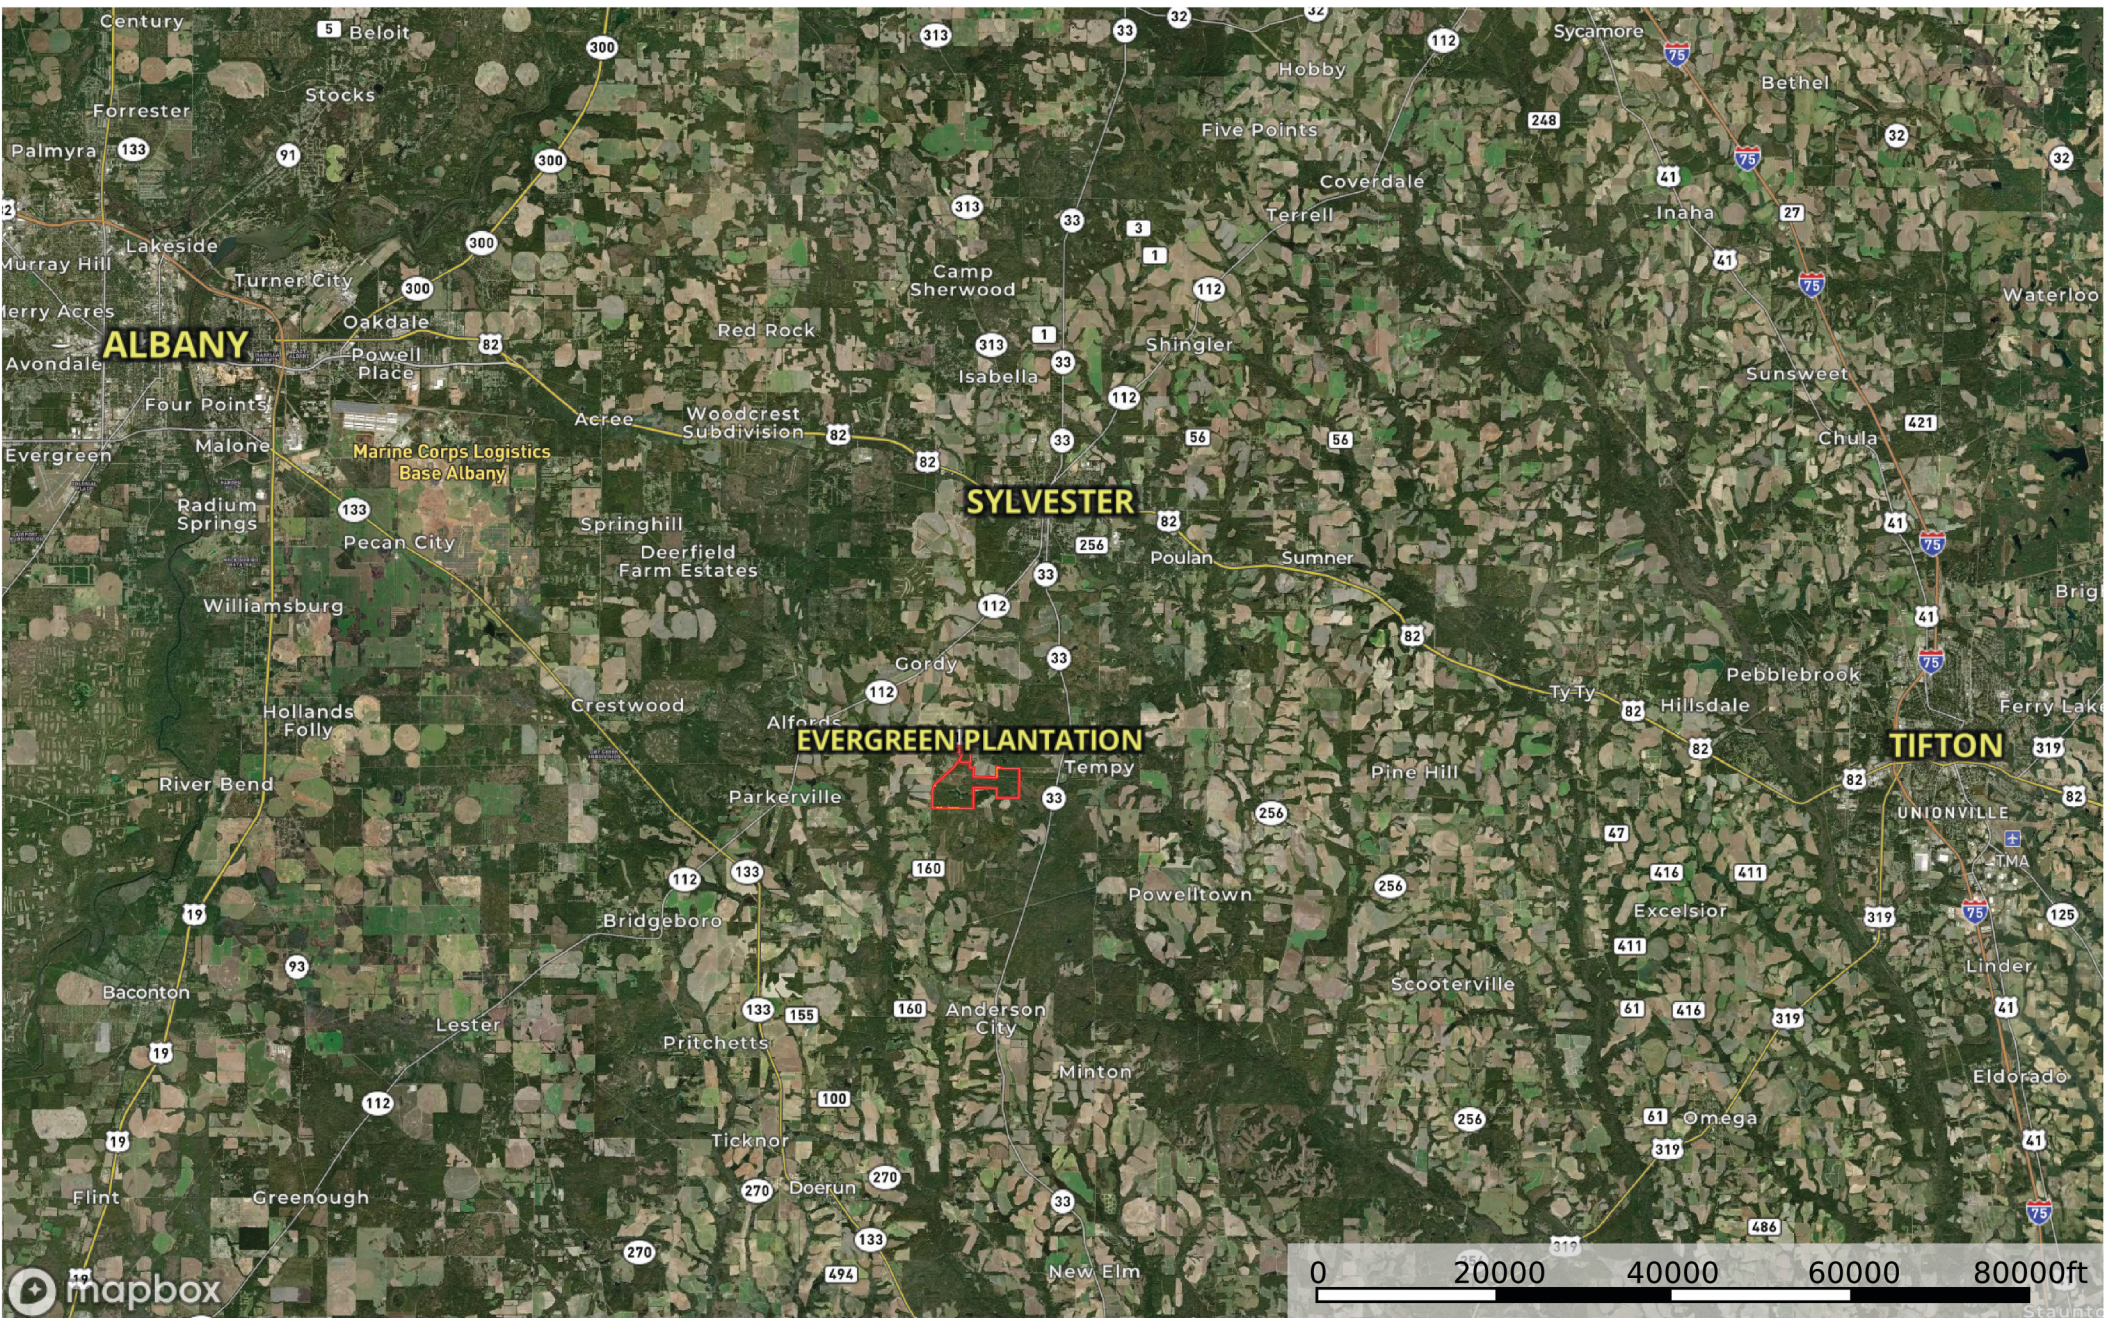

Evergreen Plantation

Worth County, Georgia, 762 AC +/-

--- Road / Trail
□ Boundary