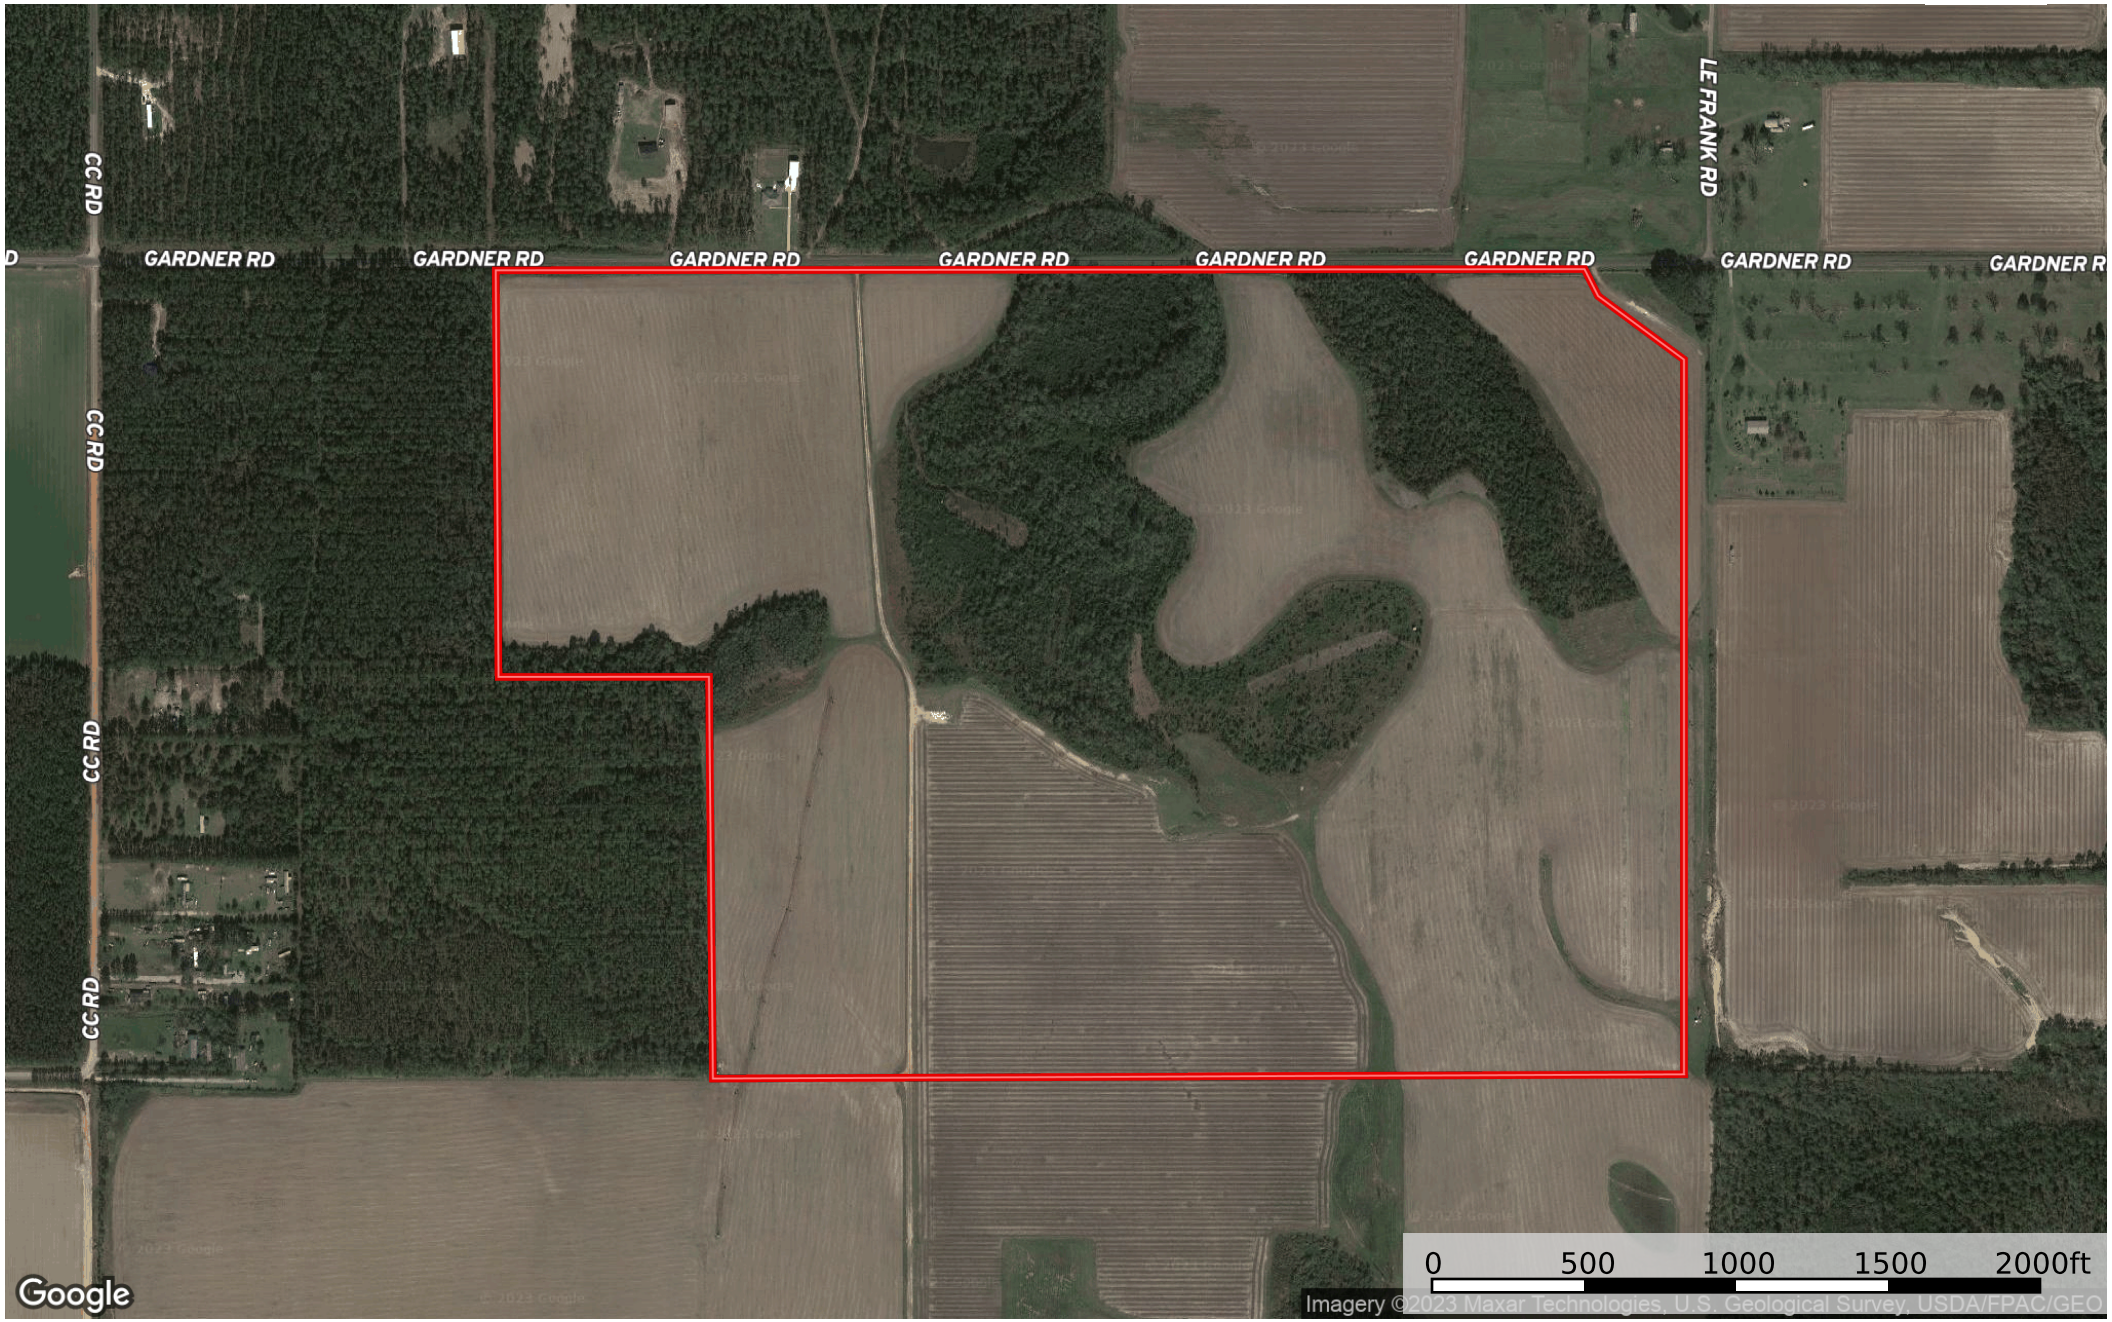

# Gardner Road Farm

Baldwin County, Alabama, 215 AC +/-

Google

Imagery ©2023 Maxar Technologies, U.S. Geological Survey, USDA/FPAC/Geo

 Boundary

Tim James  
P: 3346524517    tim@jonkohler.com

 The information contained herein was obtained from sources deemed to be reliable. Land id™ Services makes no warranties or guarantees as to the completeness or accuracy thereof.