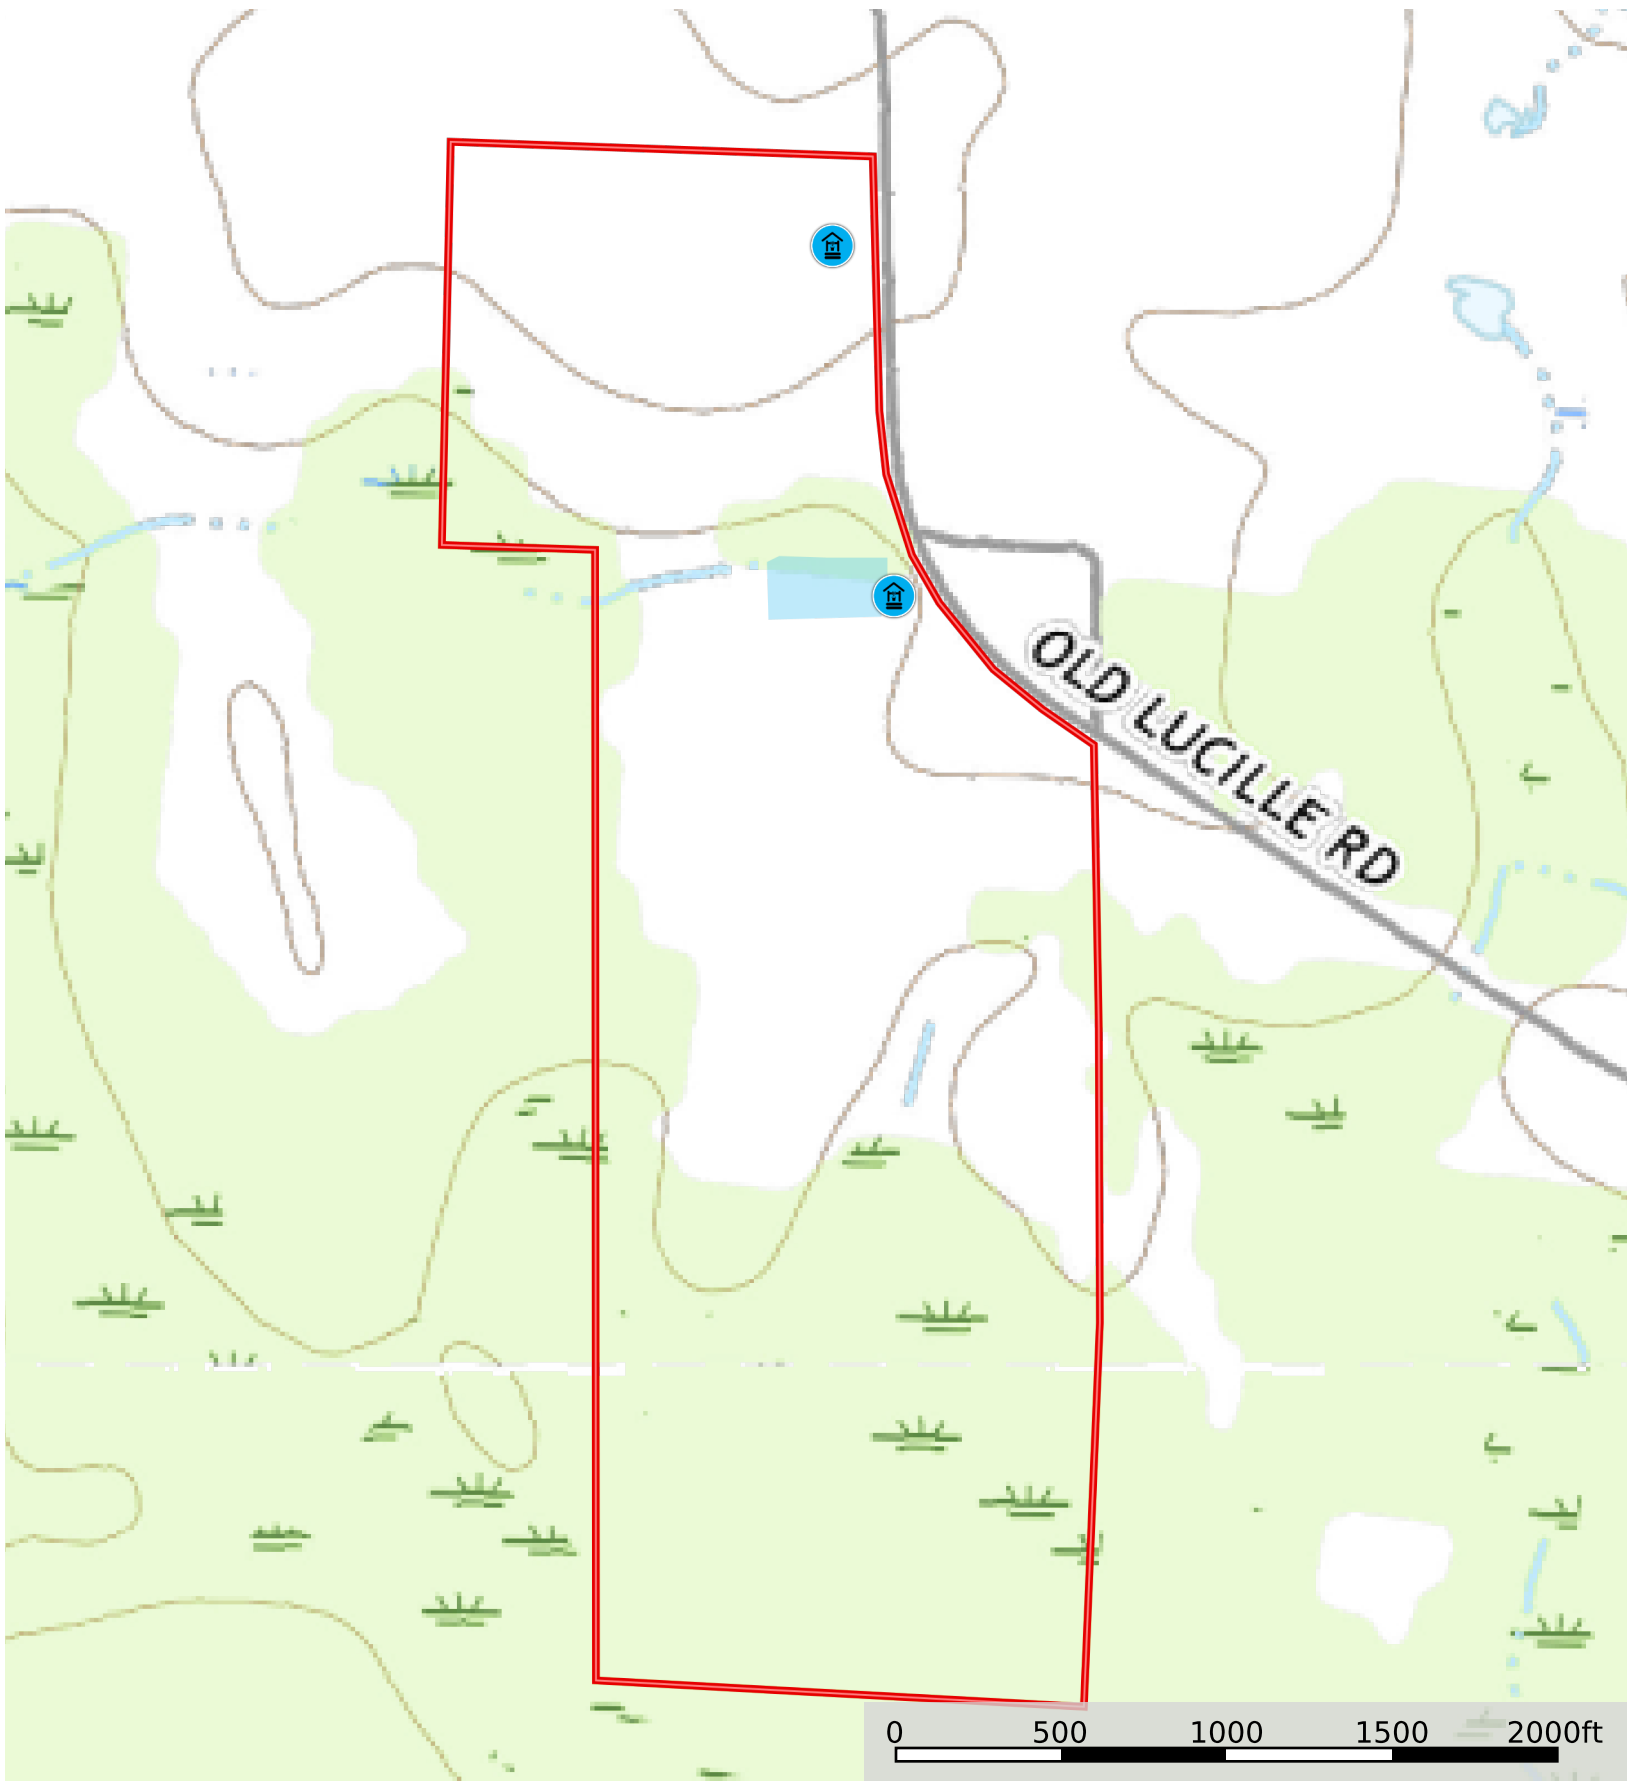

Fitzgibbons Farm 153 acres
Early County, Georgia, 153 AC +/-

0 500 1000 1500 2000ft

 Well  Pond / Tank  Boundary