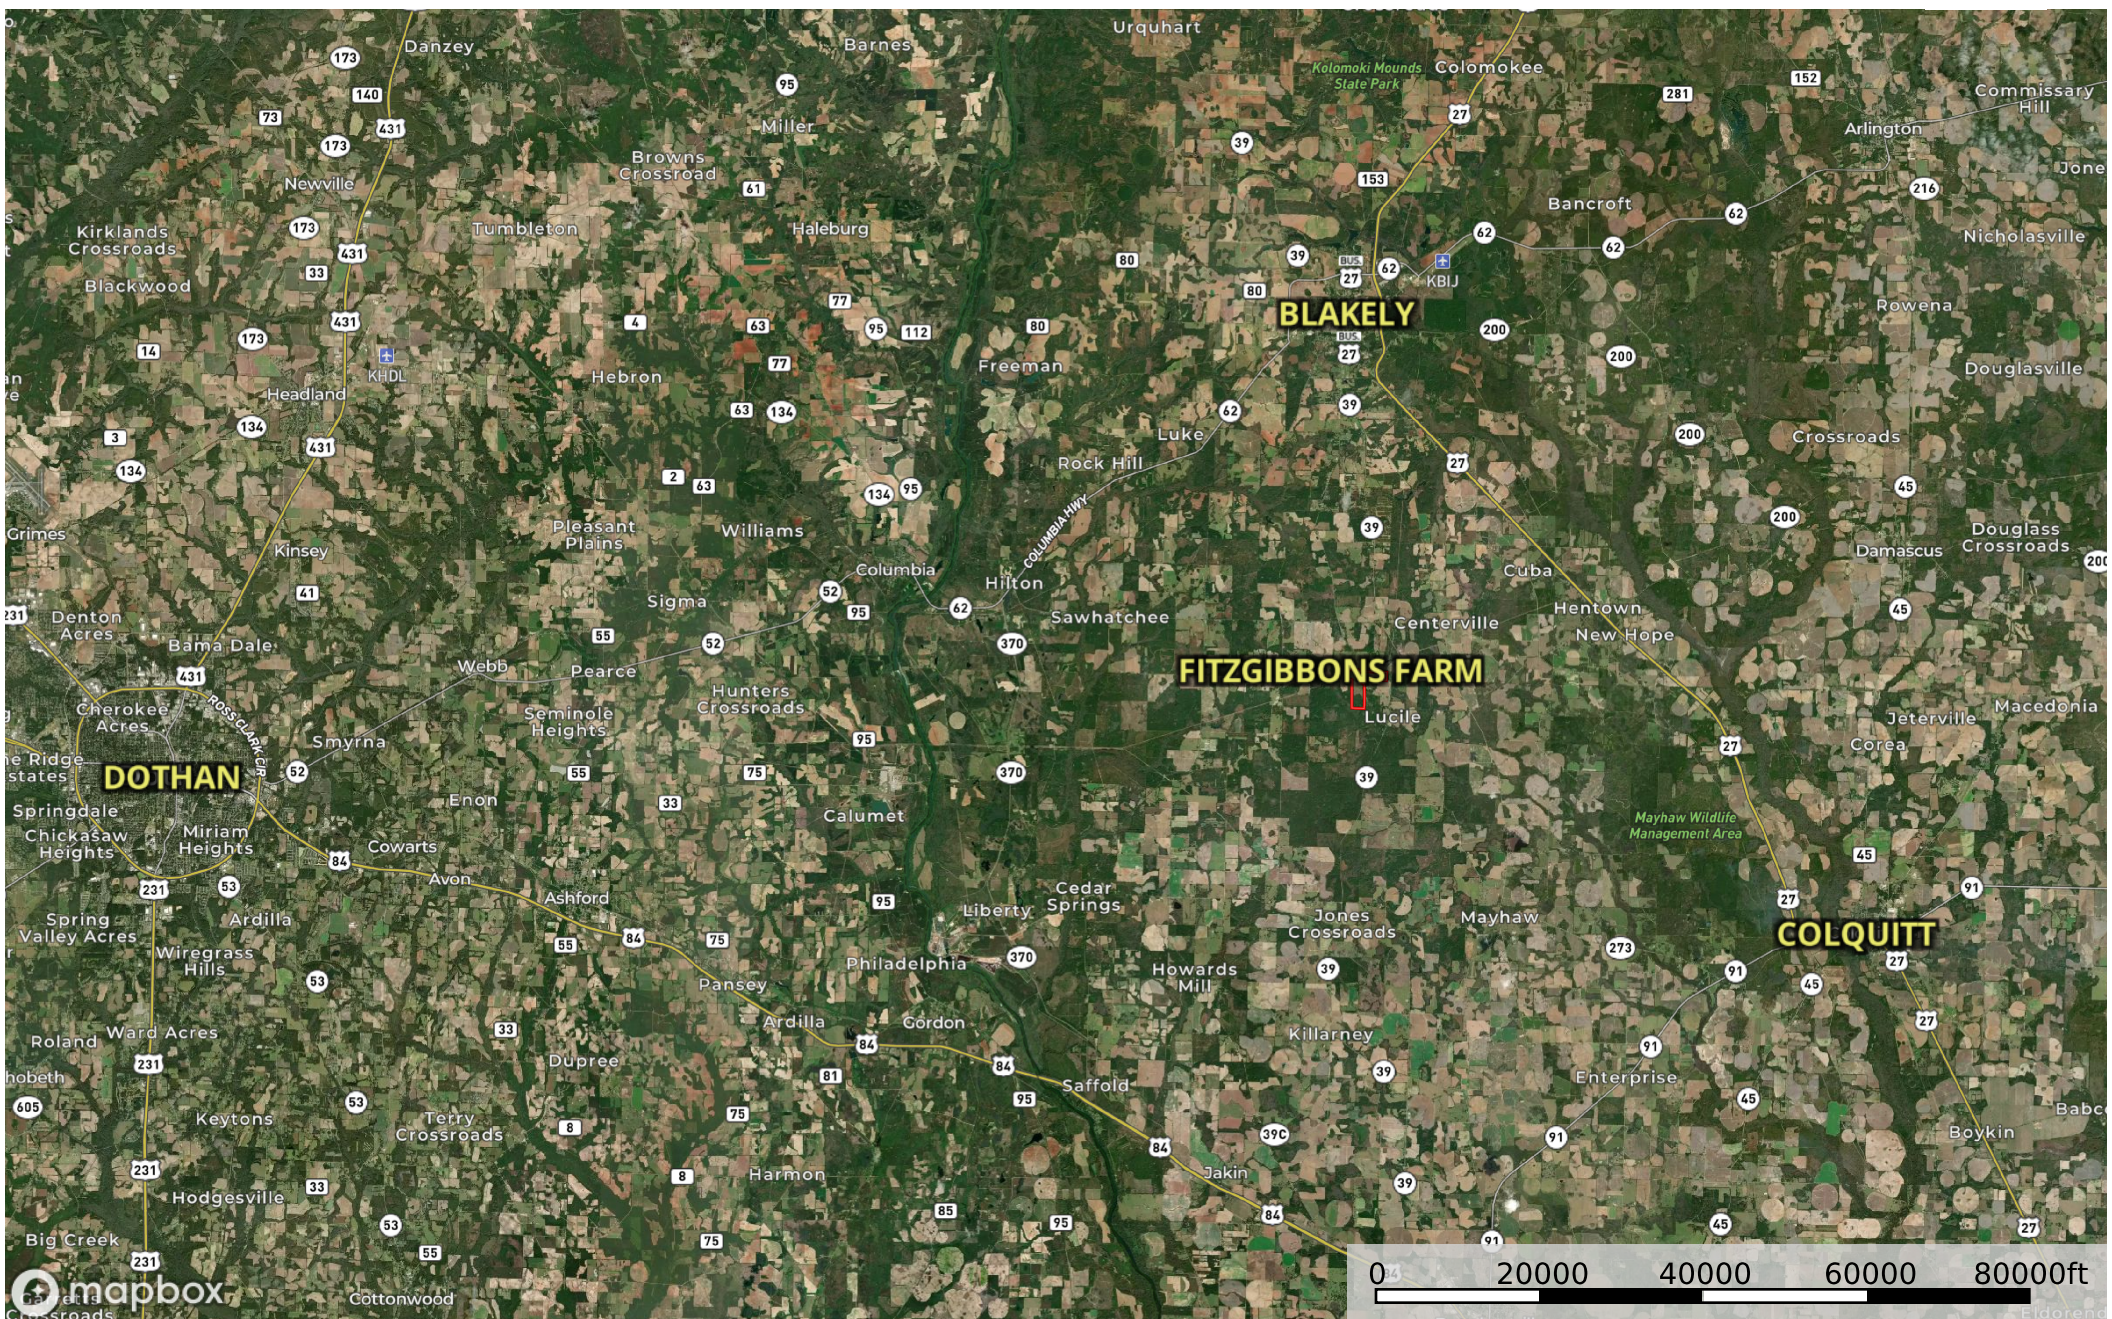

Fitzgibbons Farm Location Map

Early County, Georgia, 228.82 AC +/-

 Boundary