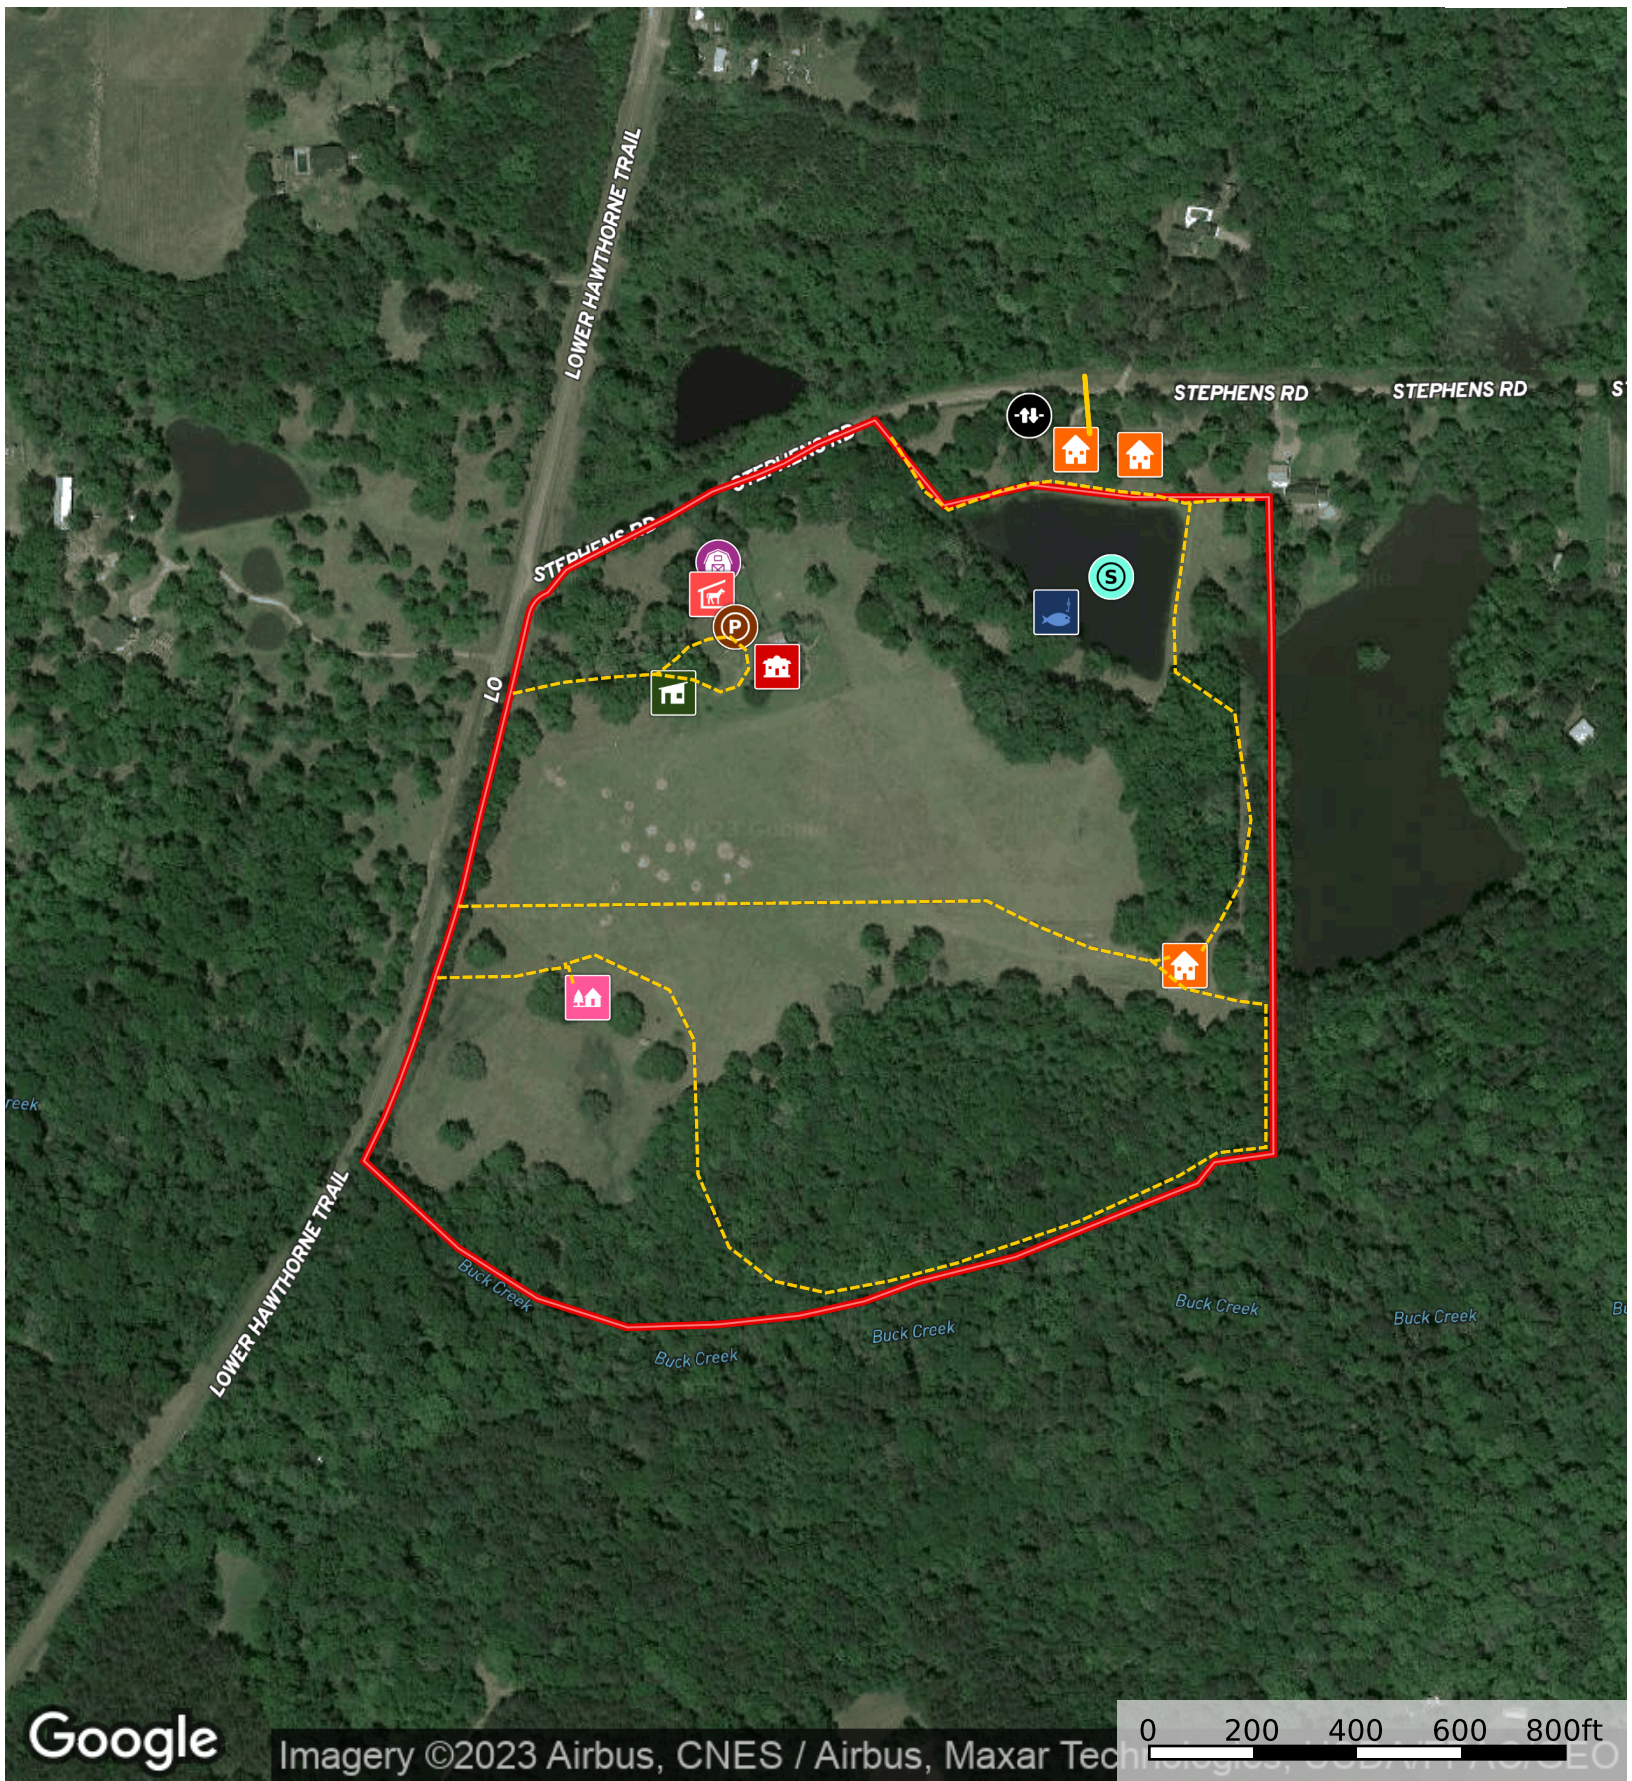

# Lodestar Farms - 1523 Lower Hawthorne Trail Cairo Ga -

Grady County, Georgia, 57.5 AC +/-

Google

Imagery ©2023 Airbus, CNES / Airbus, Maxar Technologies, GeoEye, DigitalGlobe, GeoEye, Earthstar, CNES / Airbus, Maxar Technologies, GeoEye, DigitalGlobe, GeoEye

- |   |  |   |   |  |   |  |   |   |  |
|---|--|---|---|--|---|--|---|---|--|
|  Pier      |  Gate         |  Chicken Coup Nice |  Horse Stall |  Shed / Shack |  Cabin |  Spring Fed Pond |  House |  Horse Barn With Stalls and Tack |  Main House |
|  Direction |  Road / Trail |  Boundary          |   |  |   |  |   |   |  |