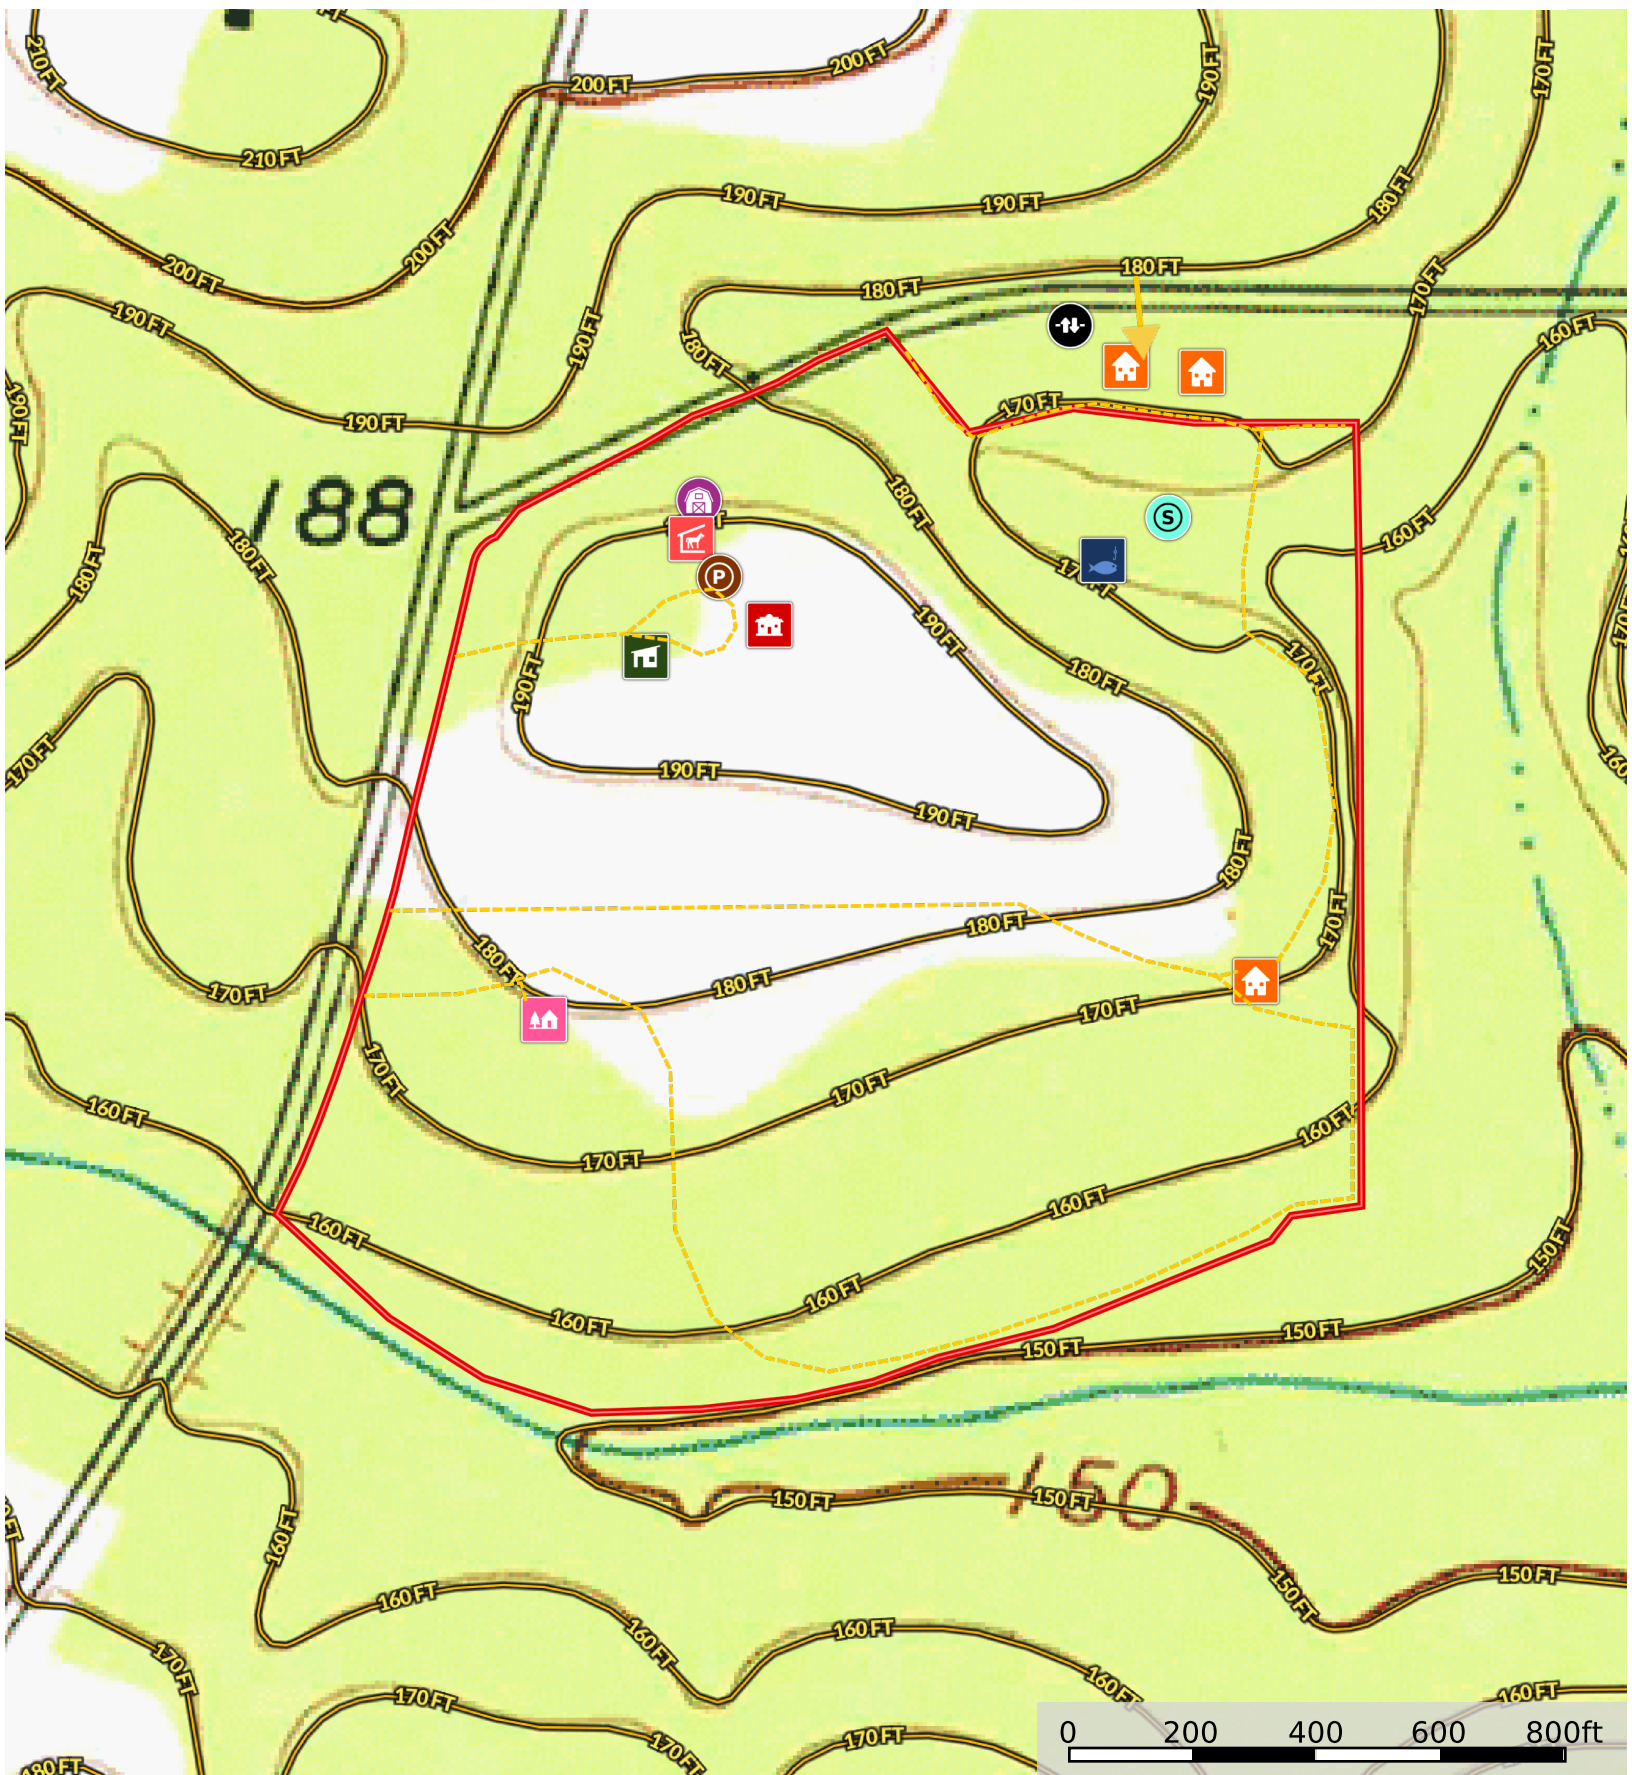

Lodestar Farms - 1523 Lower Hawthorne Trail Cairo Ga -
 Grady County, Georgia, 57.5 AC +/-

-  Pier
-  Gate
-  Chicken Coop Nice
-  Horse Stall
-  Shed / Shack
-  Cabin
-  Spring Fed Pond
-  House
-  Horse Barn With Stalls and Tack
-  Main House
-  Direction
-  Road / Trail
-  Boundary