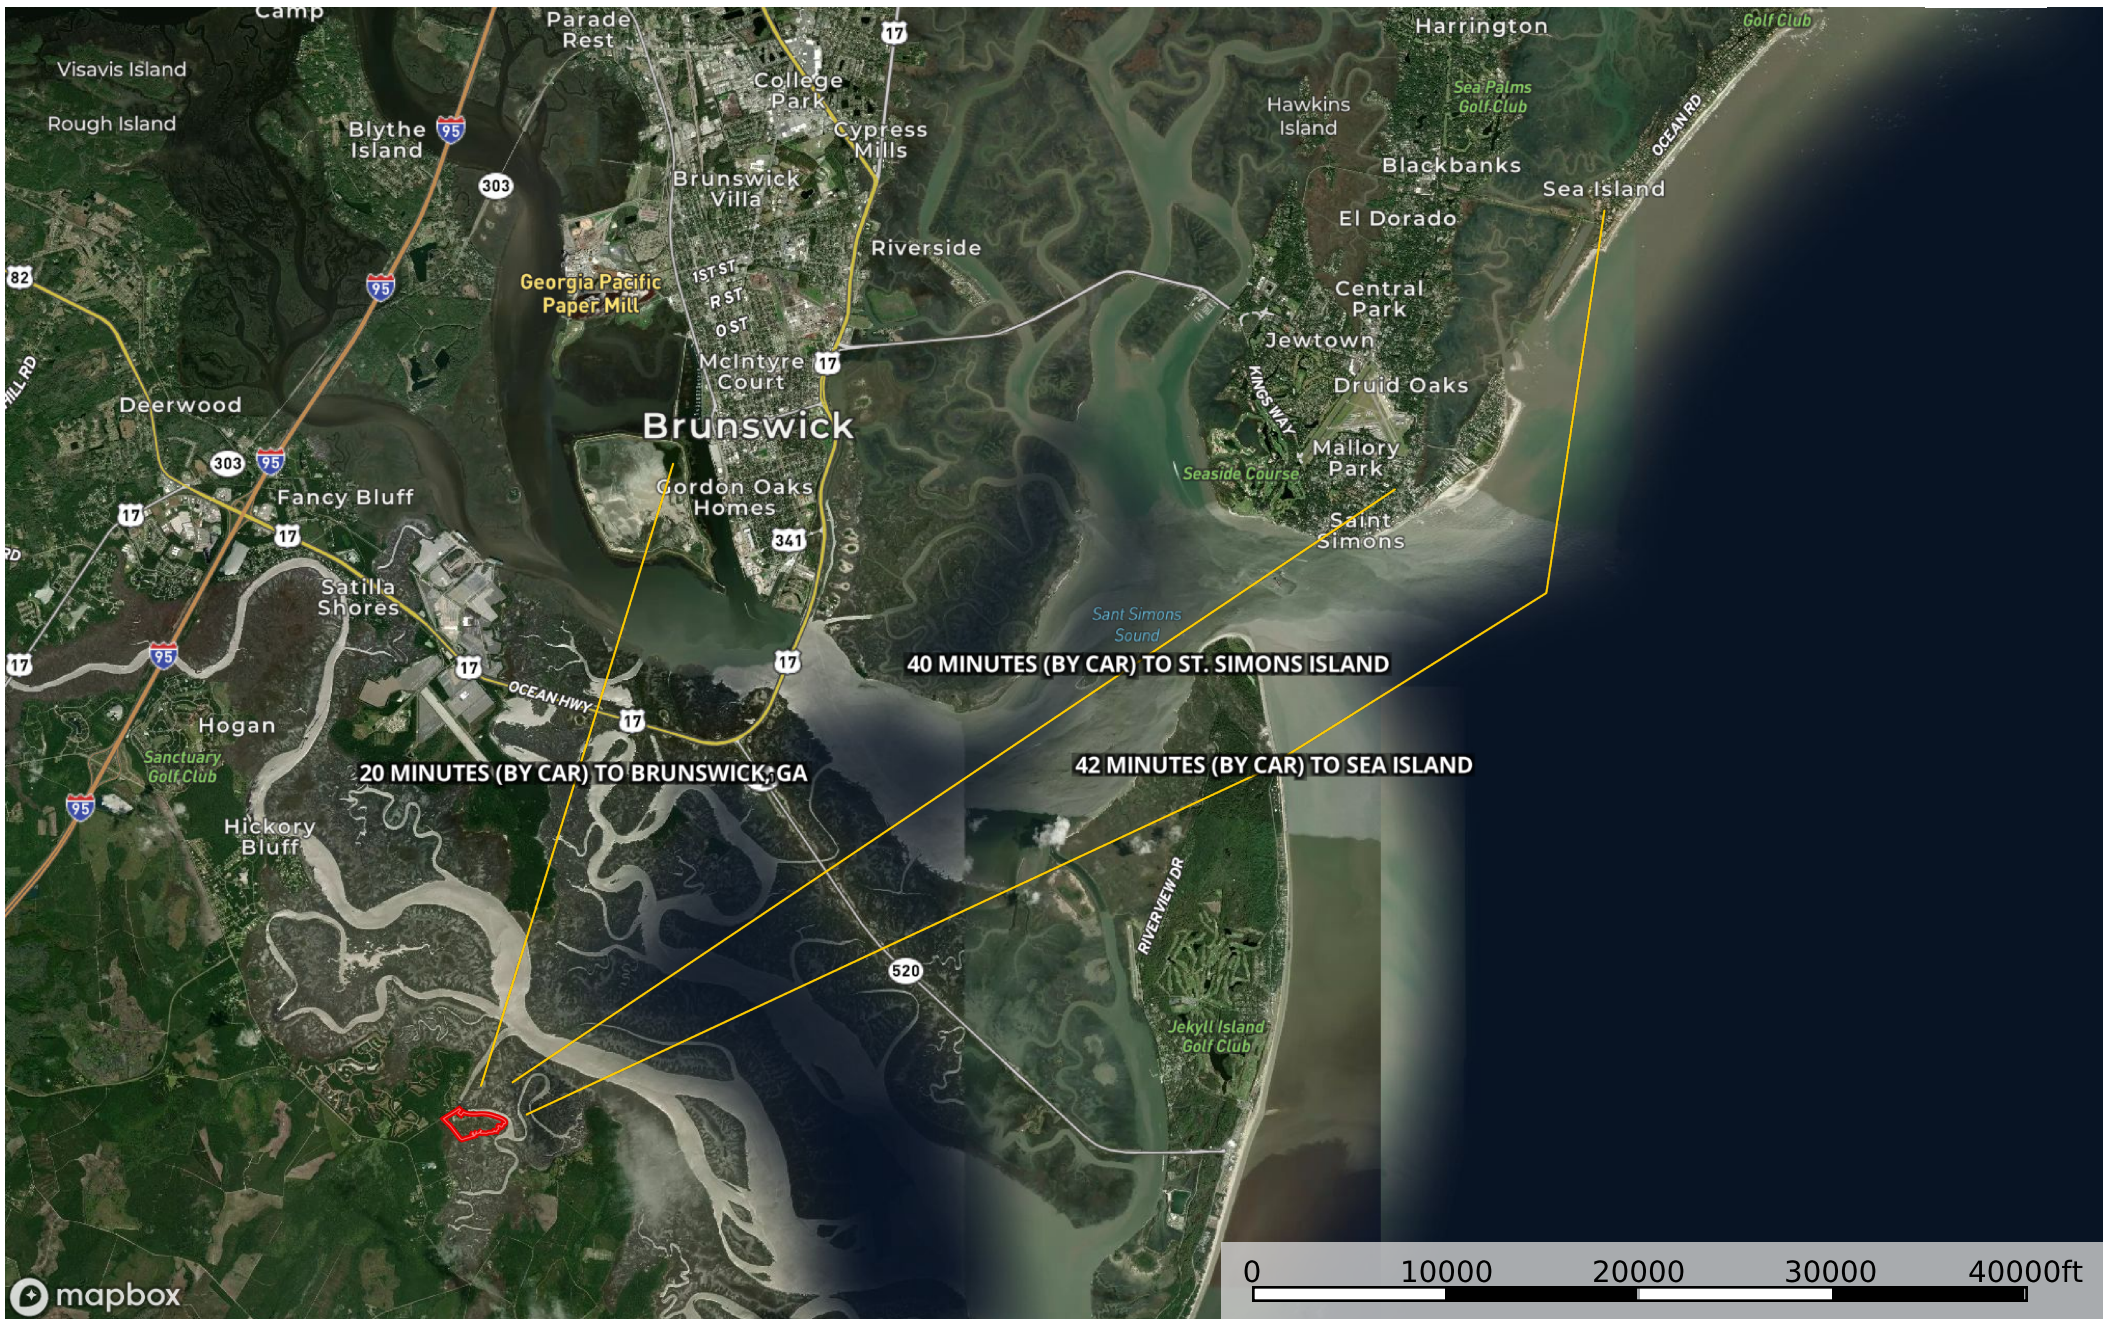

# Cedar Lodge - location map

Georgia, AC +/-

Distance Boundary