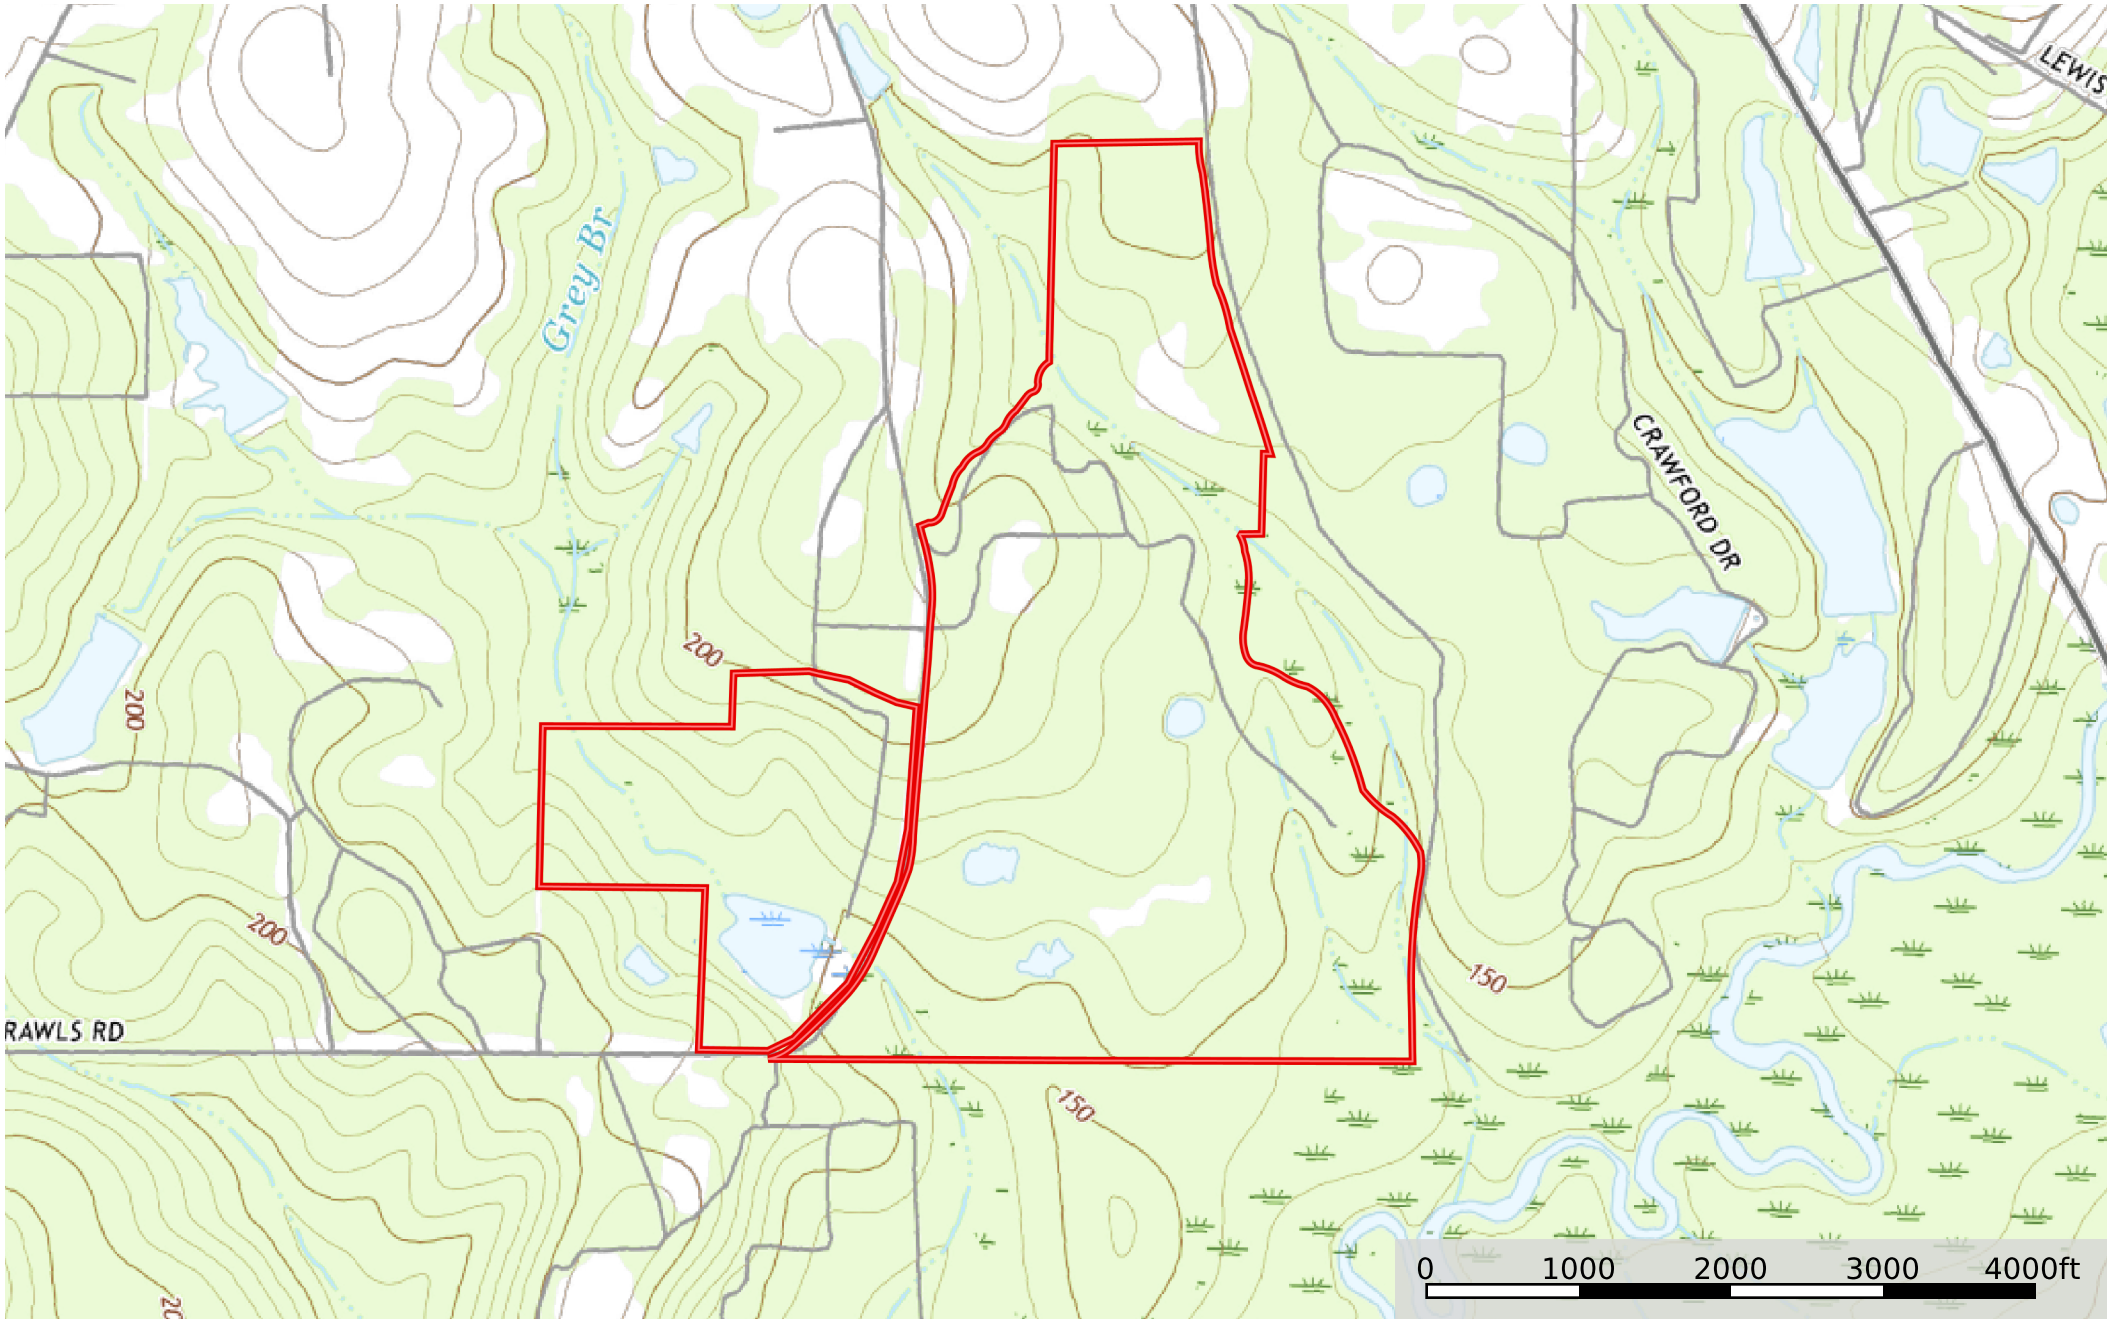

Deerwood

Grady County, Georgia, 392.24 AC +/-

 Boundary