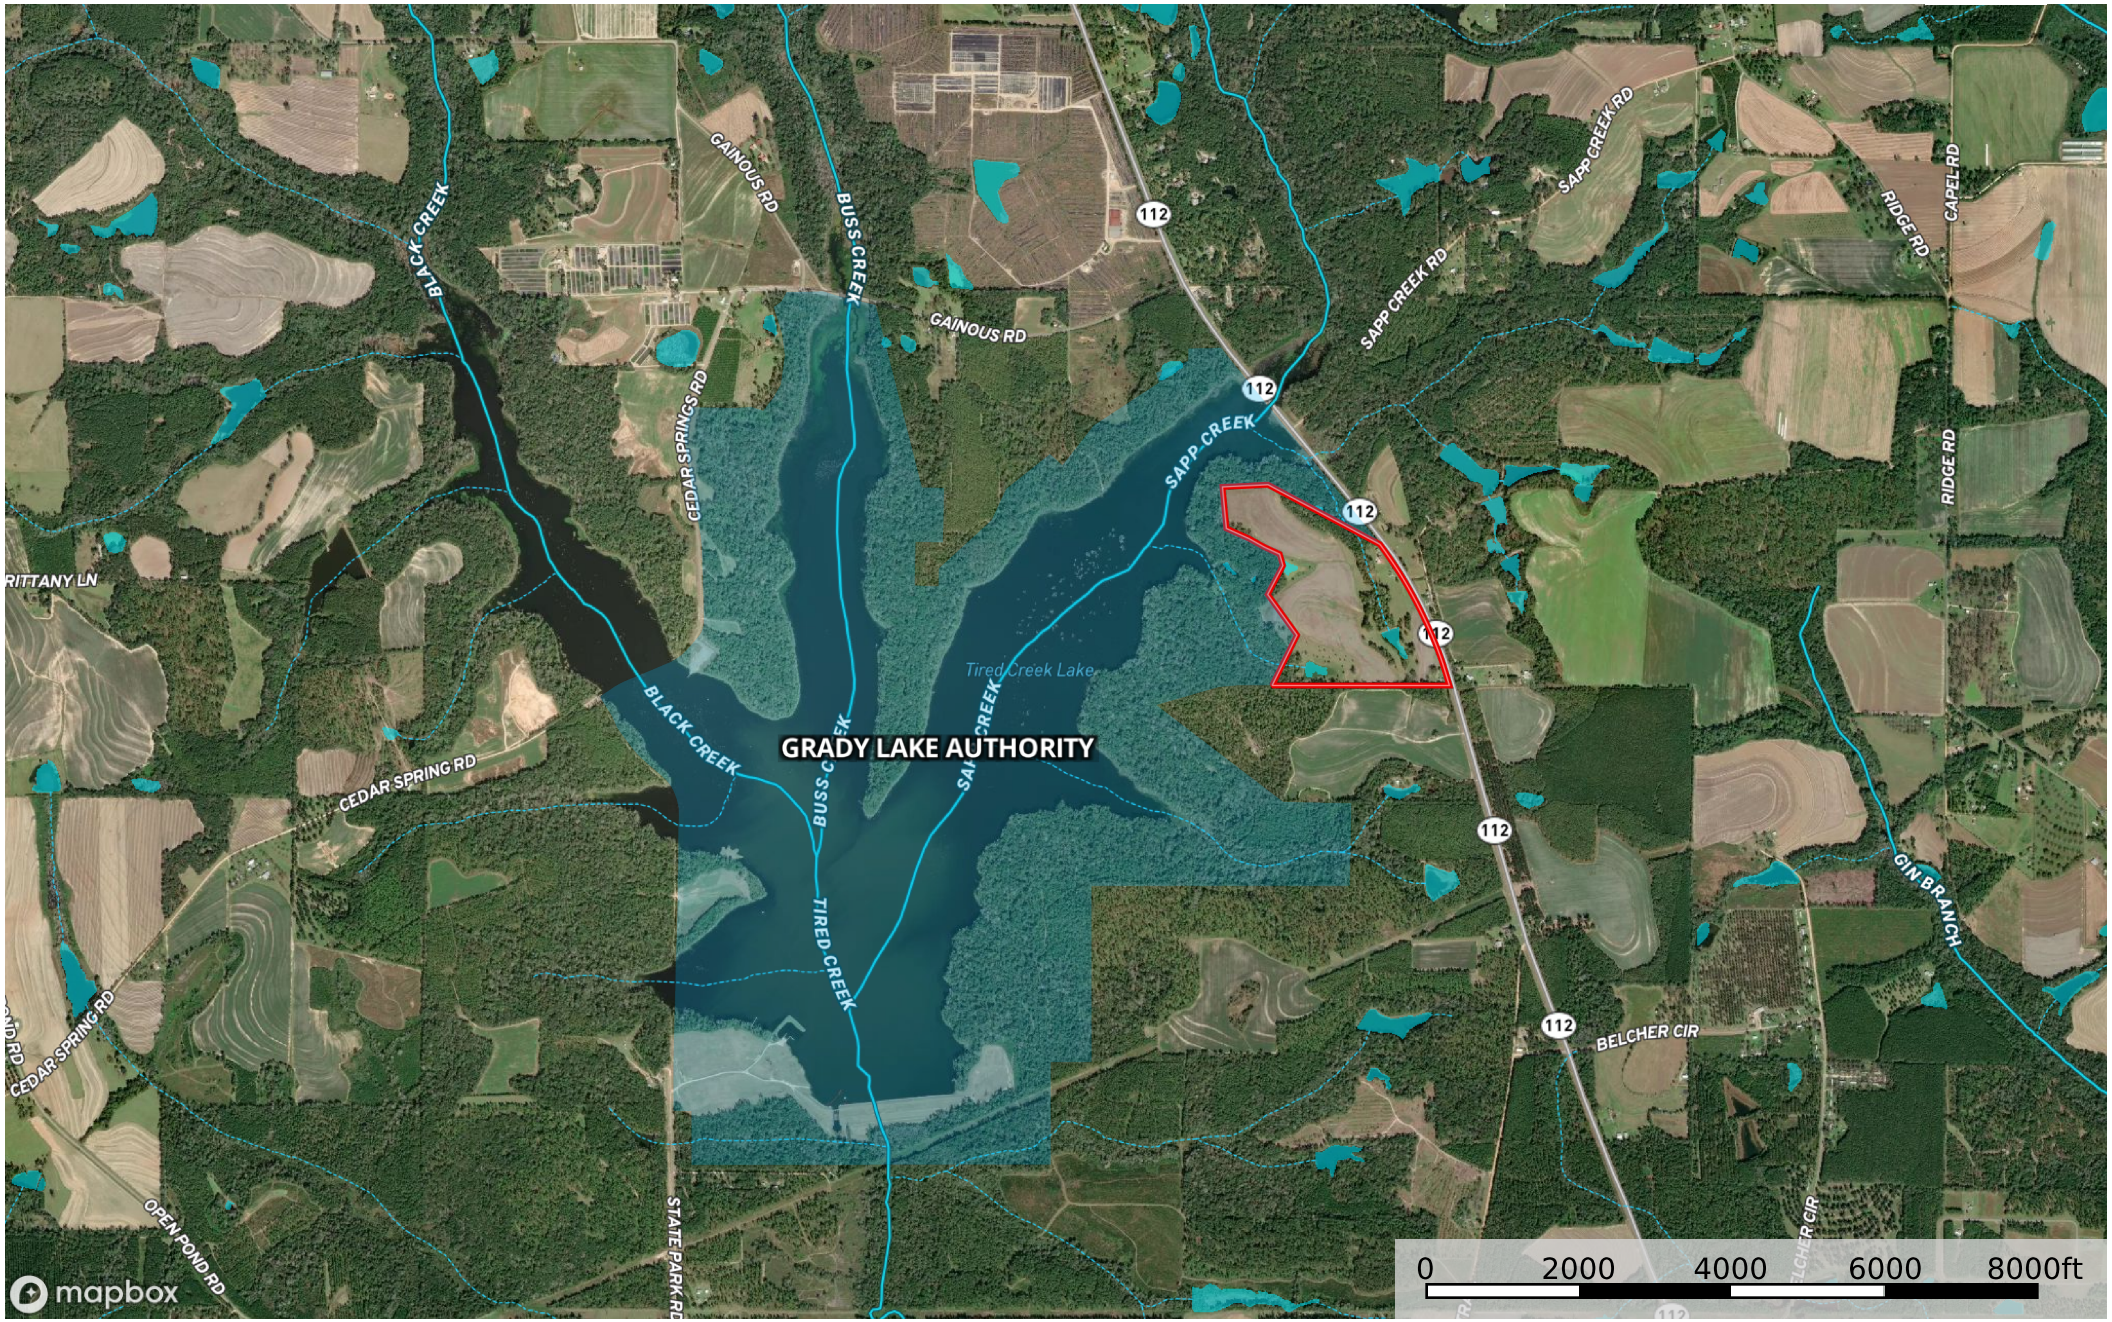

Meadows Place

Georgia, AC +/-

- Pond / Tank
- Boundary
- Stream, Intermittent
- River/Creek
- Water Body