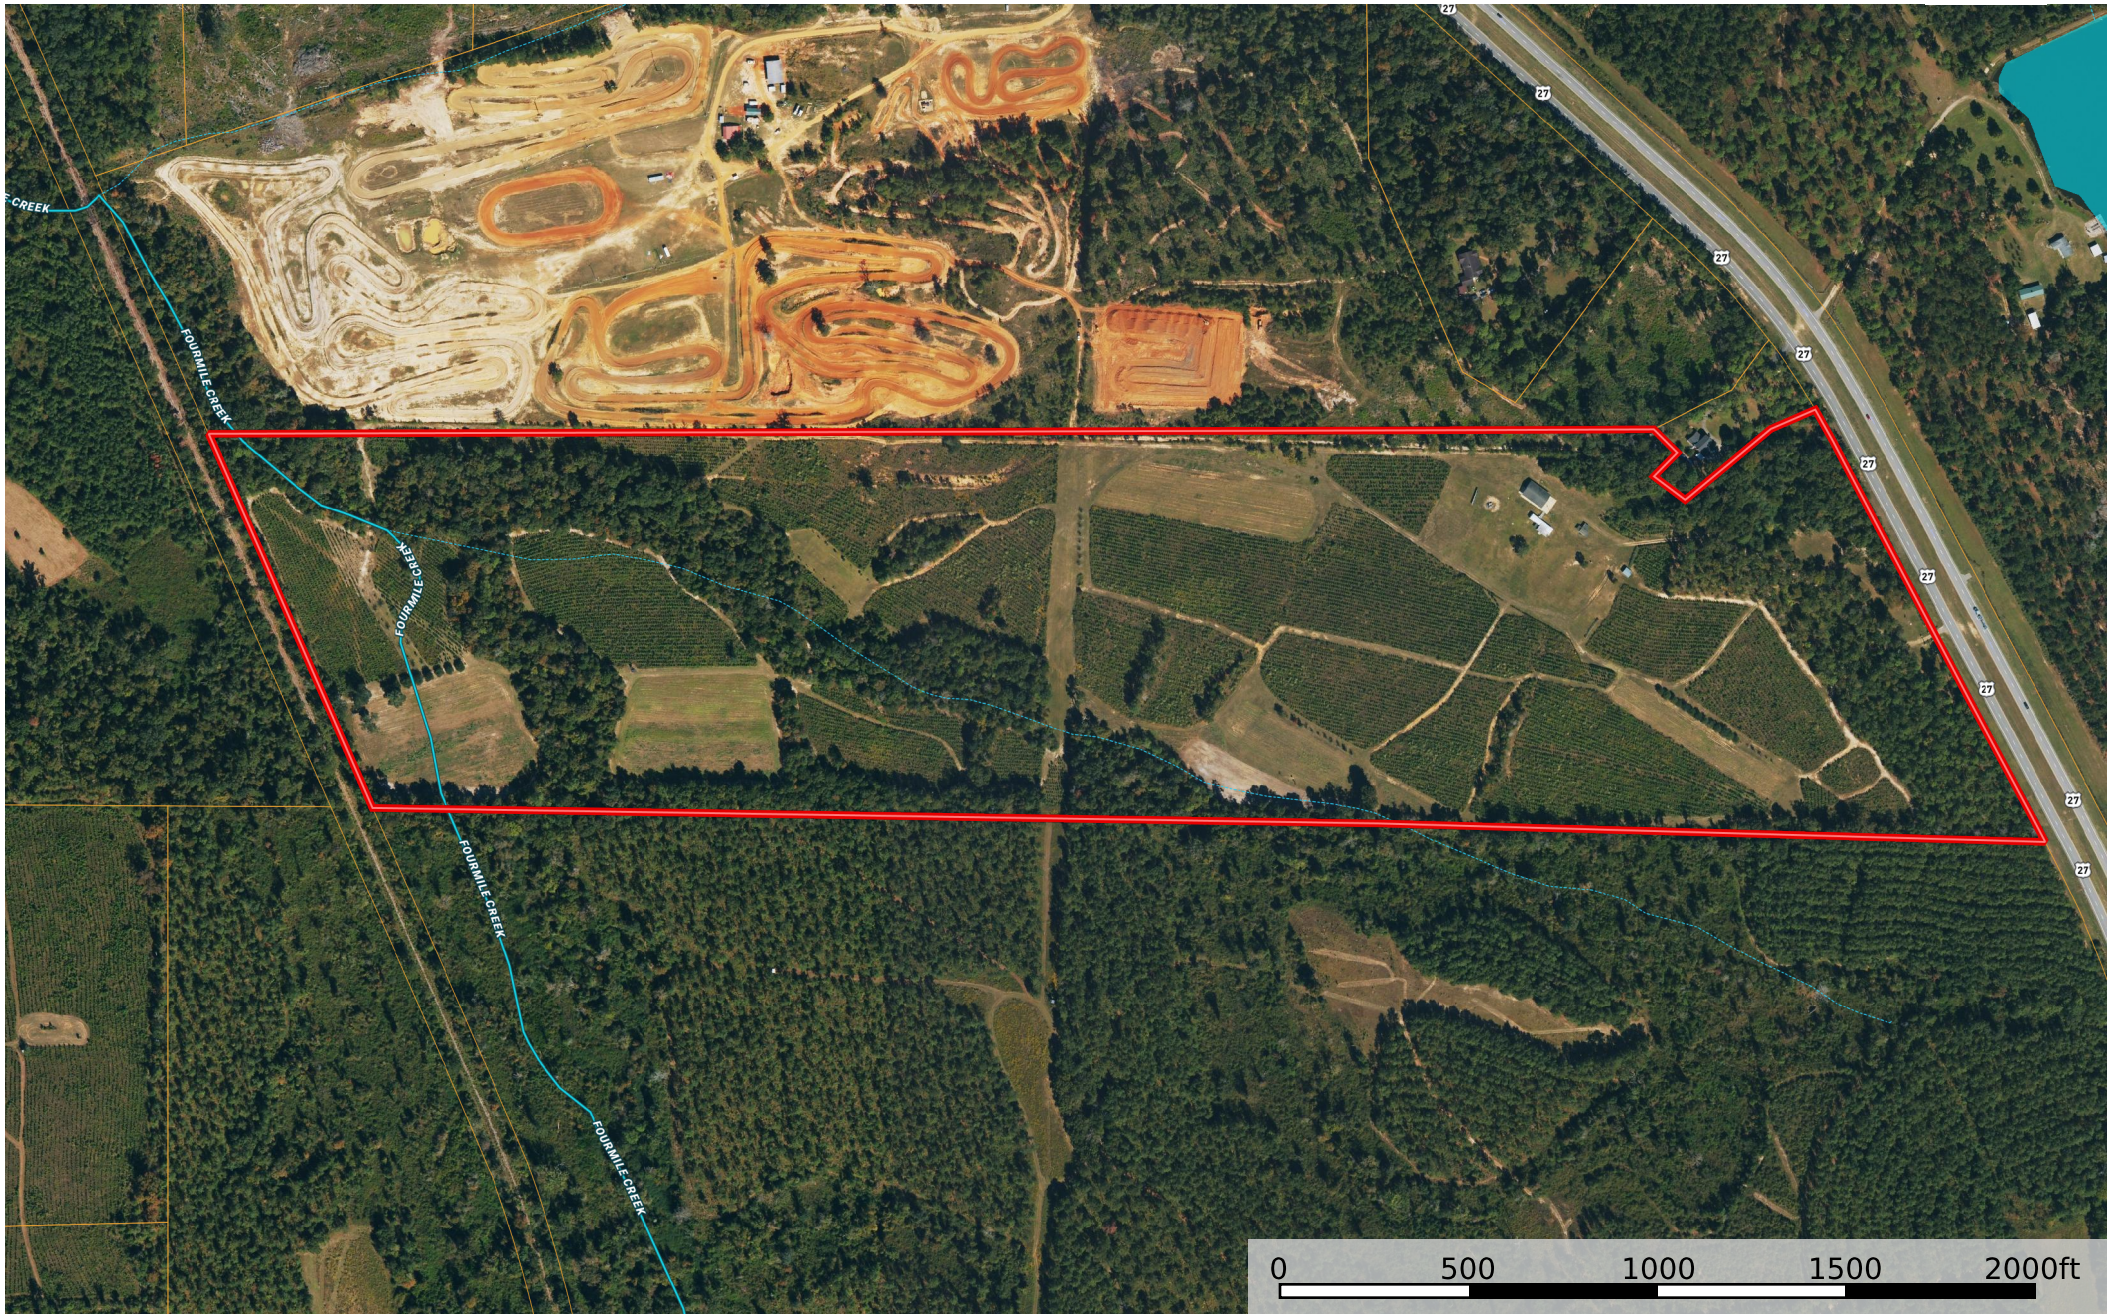

Smith Creek Farm

Decatur County, Georgia, 98.89 AC +/-

-  Boundary
-  Stream, Intermittent
-  River/Creek
-  Water Body