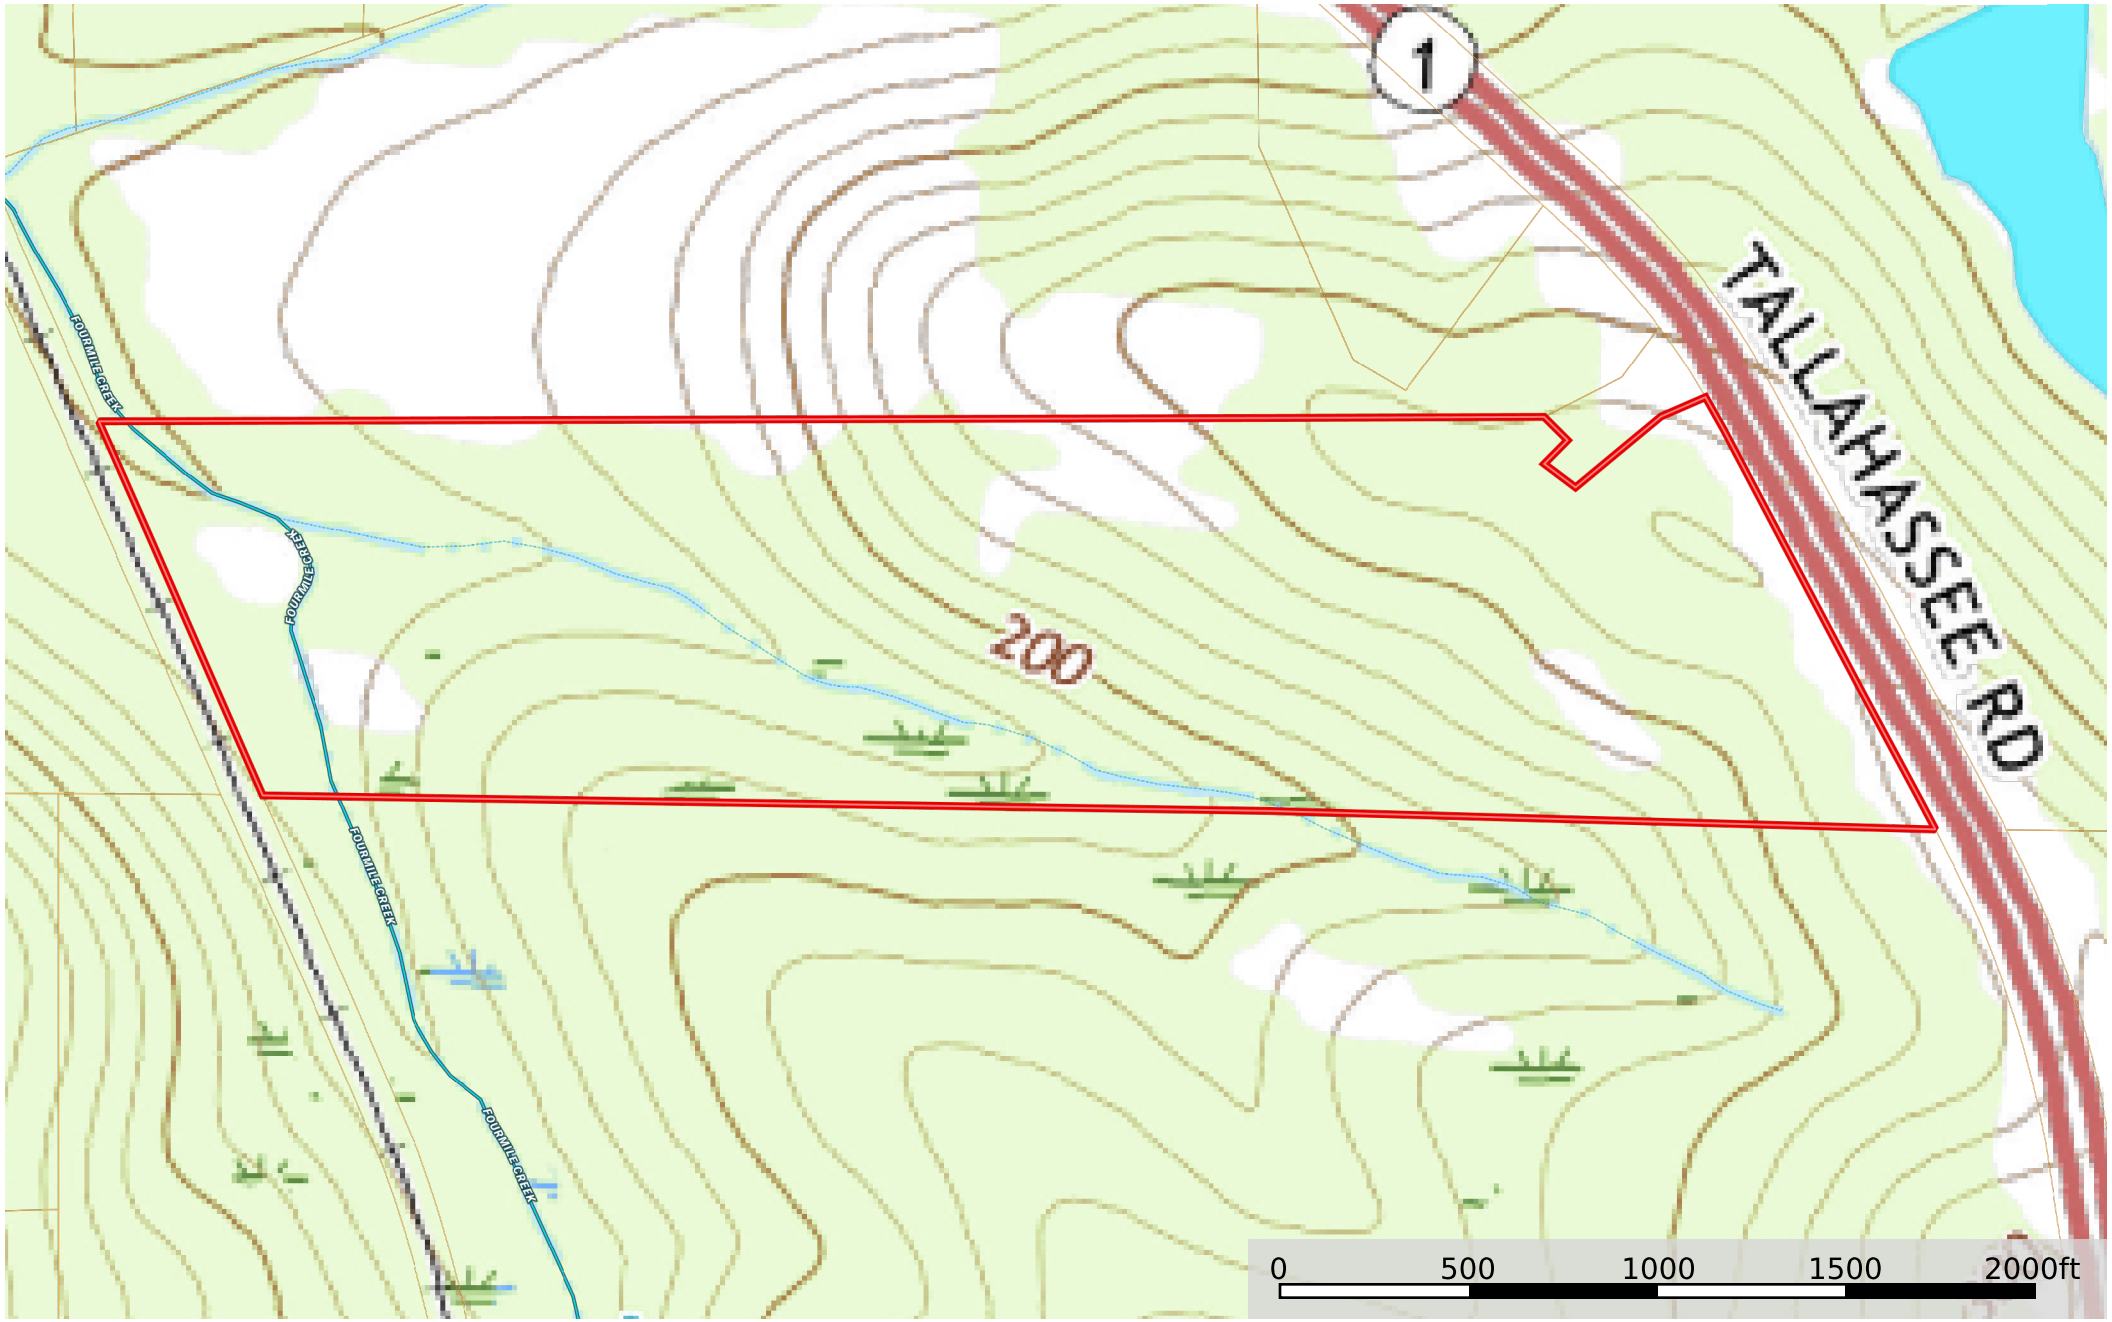

**Smith Creek Farm**  
Decatur County, Georgia, 98.89 AC +/-

-  Boundary
-  Stream, Intermittent
-  River/Creek
-  Water Body