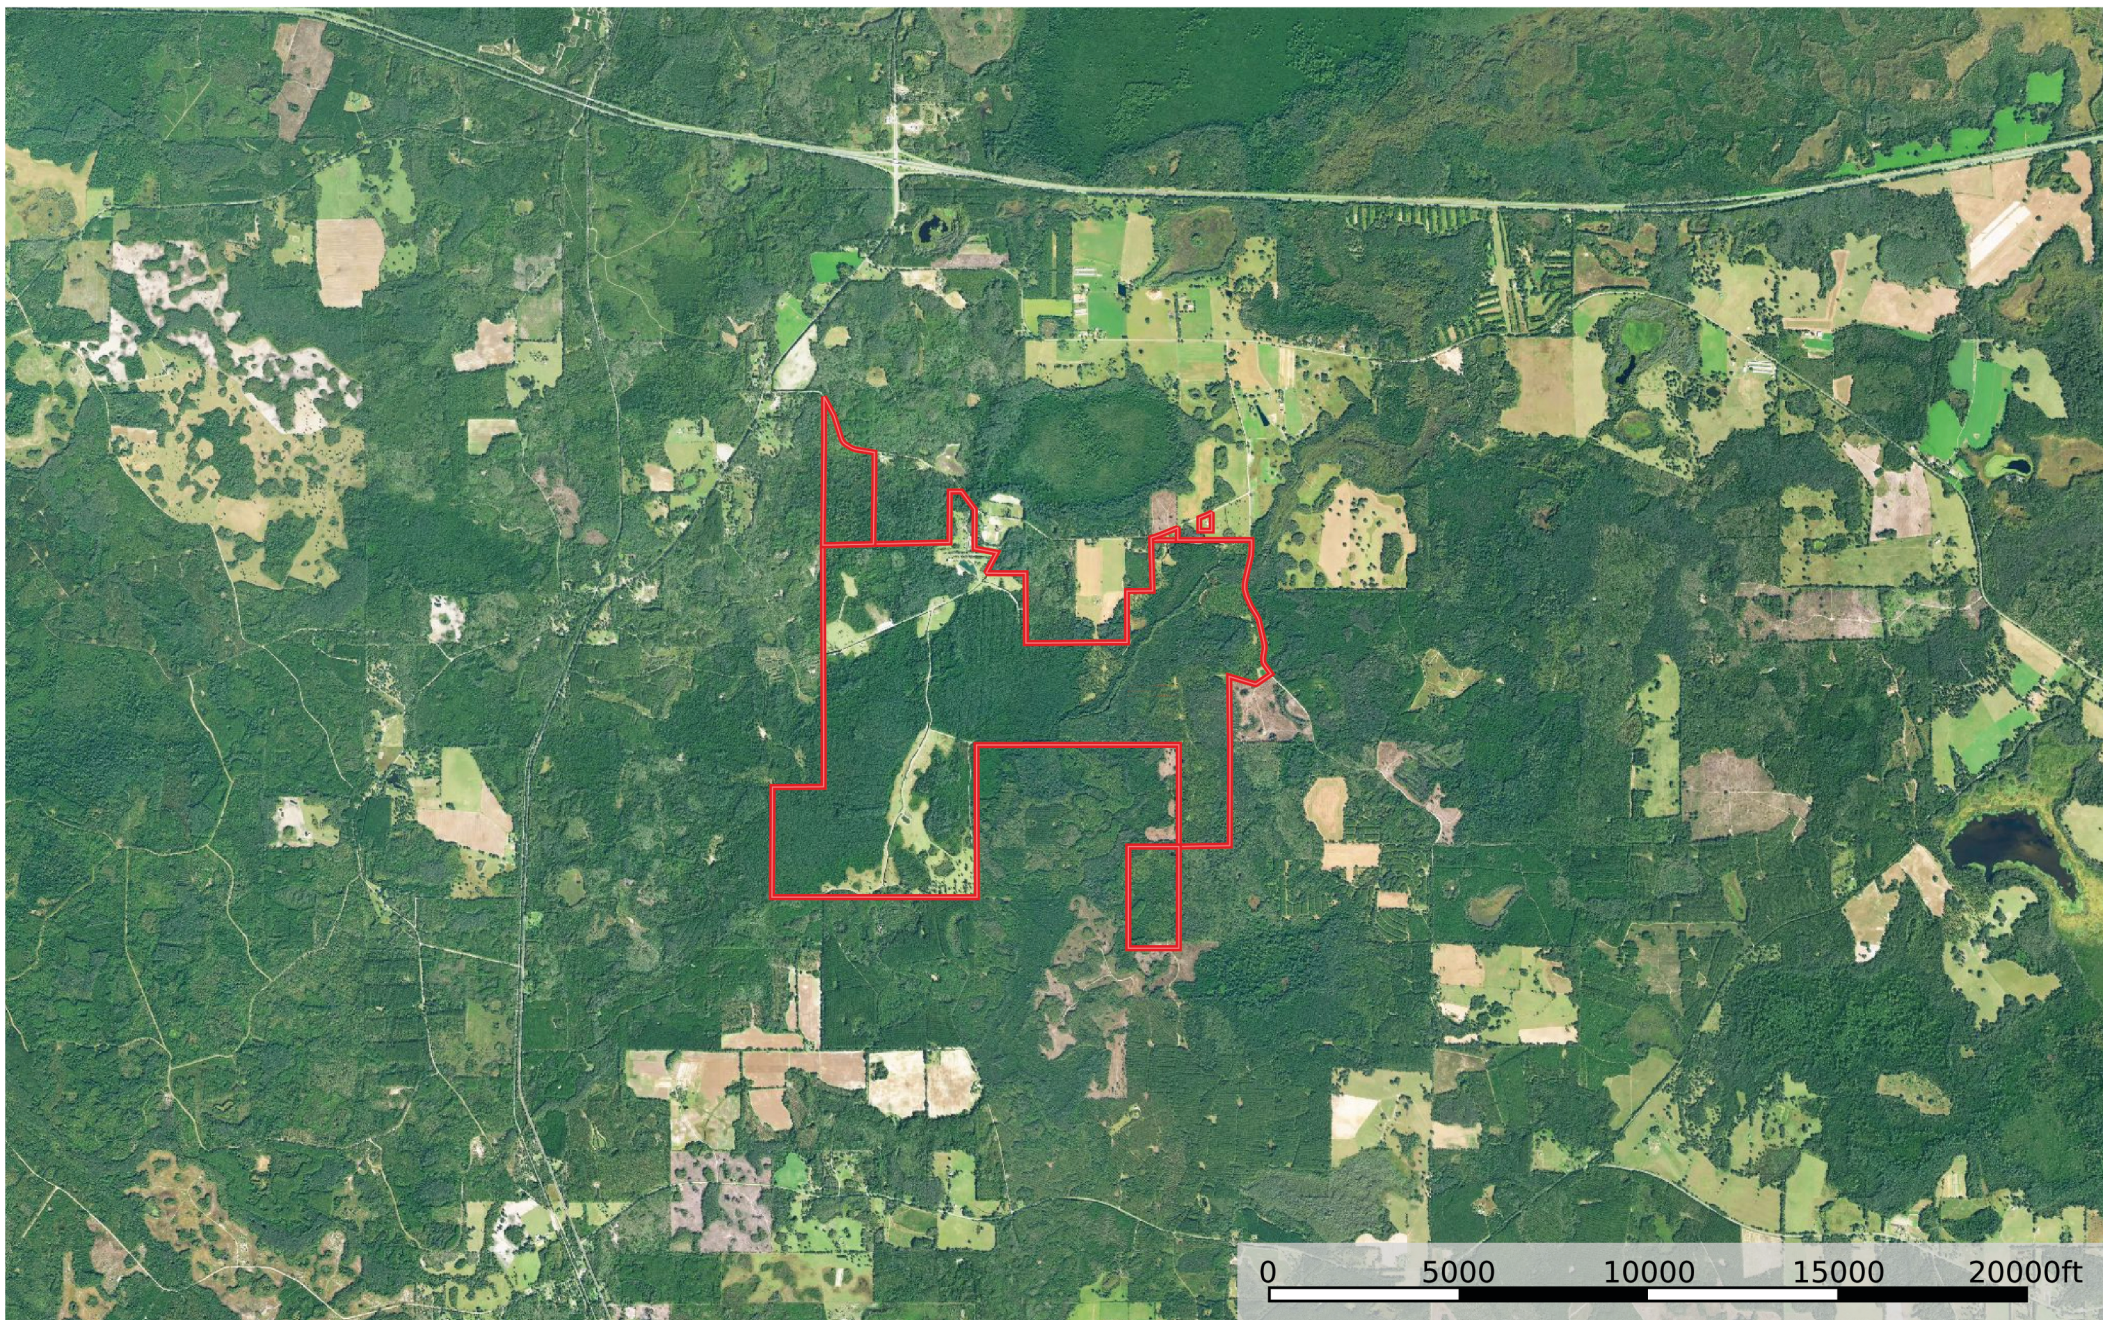

Sundown Ranch Plantation

Florida, AC +/-

0 5000 10000 15000 20000ft

 Boundary