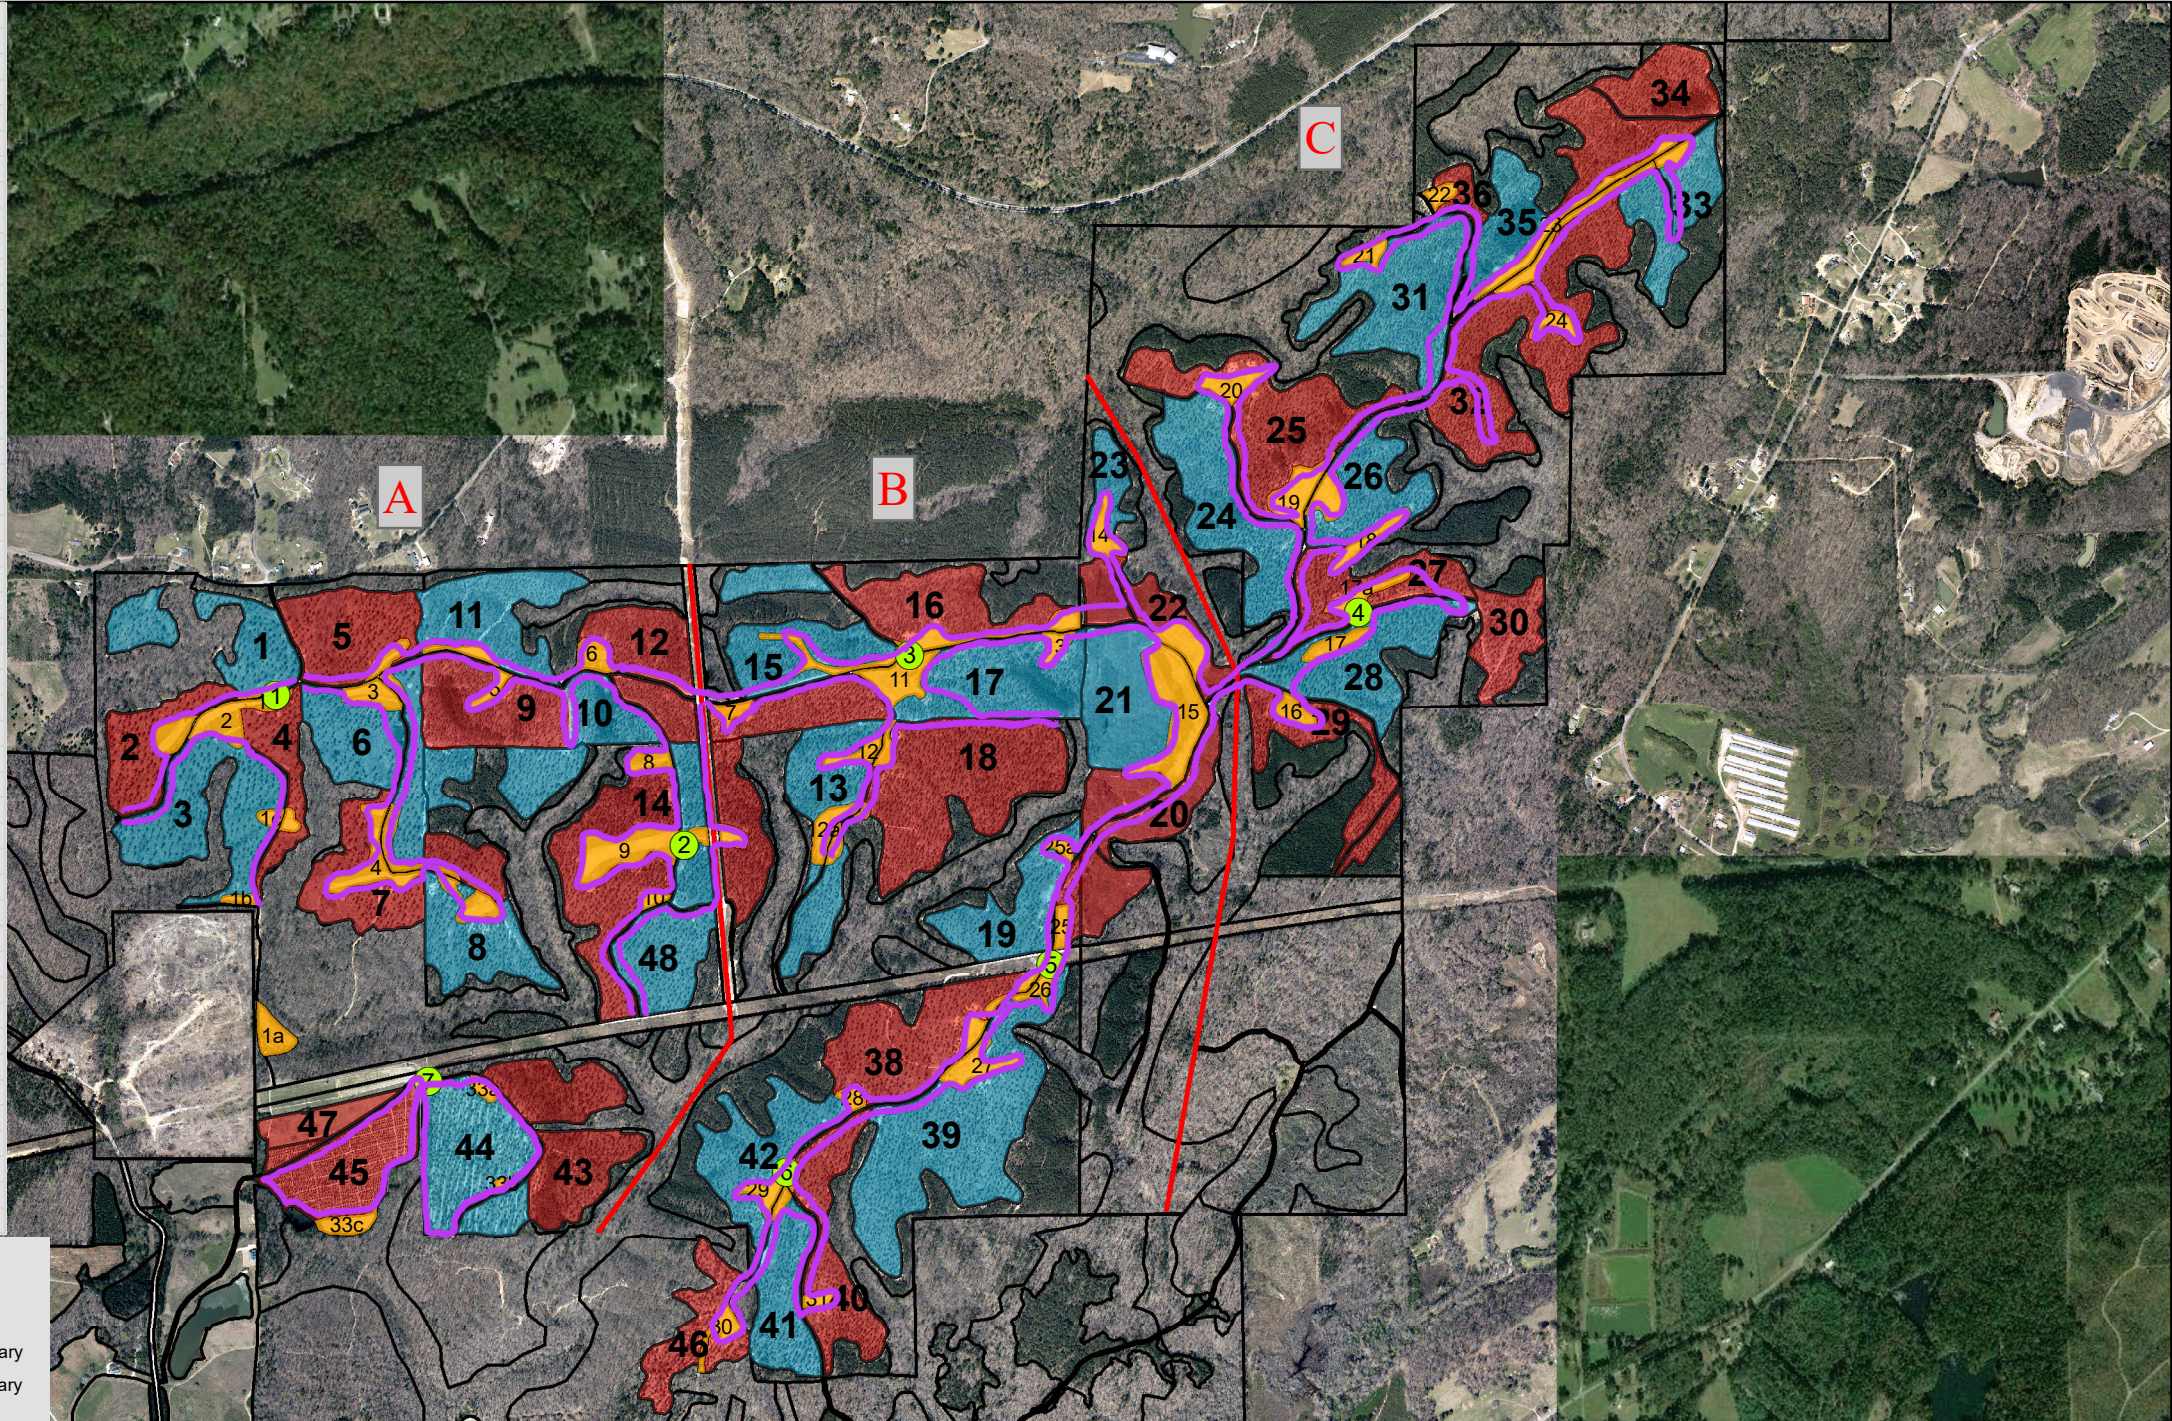

# Triple Creek Farm St. Clair County, AL

Stand	Acres	Burn Year
1	13.14	Odd
2	10.39	Even
3	20.70	Odd
4	7.55	Even
5	15.03	Even
6	21.90	Odd
7	11.55	Even
8	12.25	Odd
9	21.27	Even
10	13.23	Odd
11	15.29	Odd
12	33.78	Even
13	15.45	Odd
14	20.53	Even
15	15.66	Odd
16	14.70	Even
17	18.94	Odd
18	31.23	Even
19	12.30	Odd
20	19.77	Even
21	15.13	Odd
22	8.65	Even
23	3.97	Odd
24	22.10	Odd
25	22.53	Even
26	12.03	Odd
27	11.65	Even
28	16.77	Odd
29	11.25	Even
30	8.59	Even
31	20.79	Odd
32	30.68	Even
33	12.02	Odd
34	20.33	Even
35	9.48	Odd
36	2.50	Even
38	19.25	Even
39	35.16	Odd
40	14.09	Even
41	12.23	Odd
42	14.53	Odd
43	20.19	Even
44	21.41	Odd
45	16.65	Even
46	10.07	Even
47	4.98	Even
48	18.32	Odd

- Listening Station
- Brood Fields
- Release Area Boundary
- Triple\_Creek\_Boundary