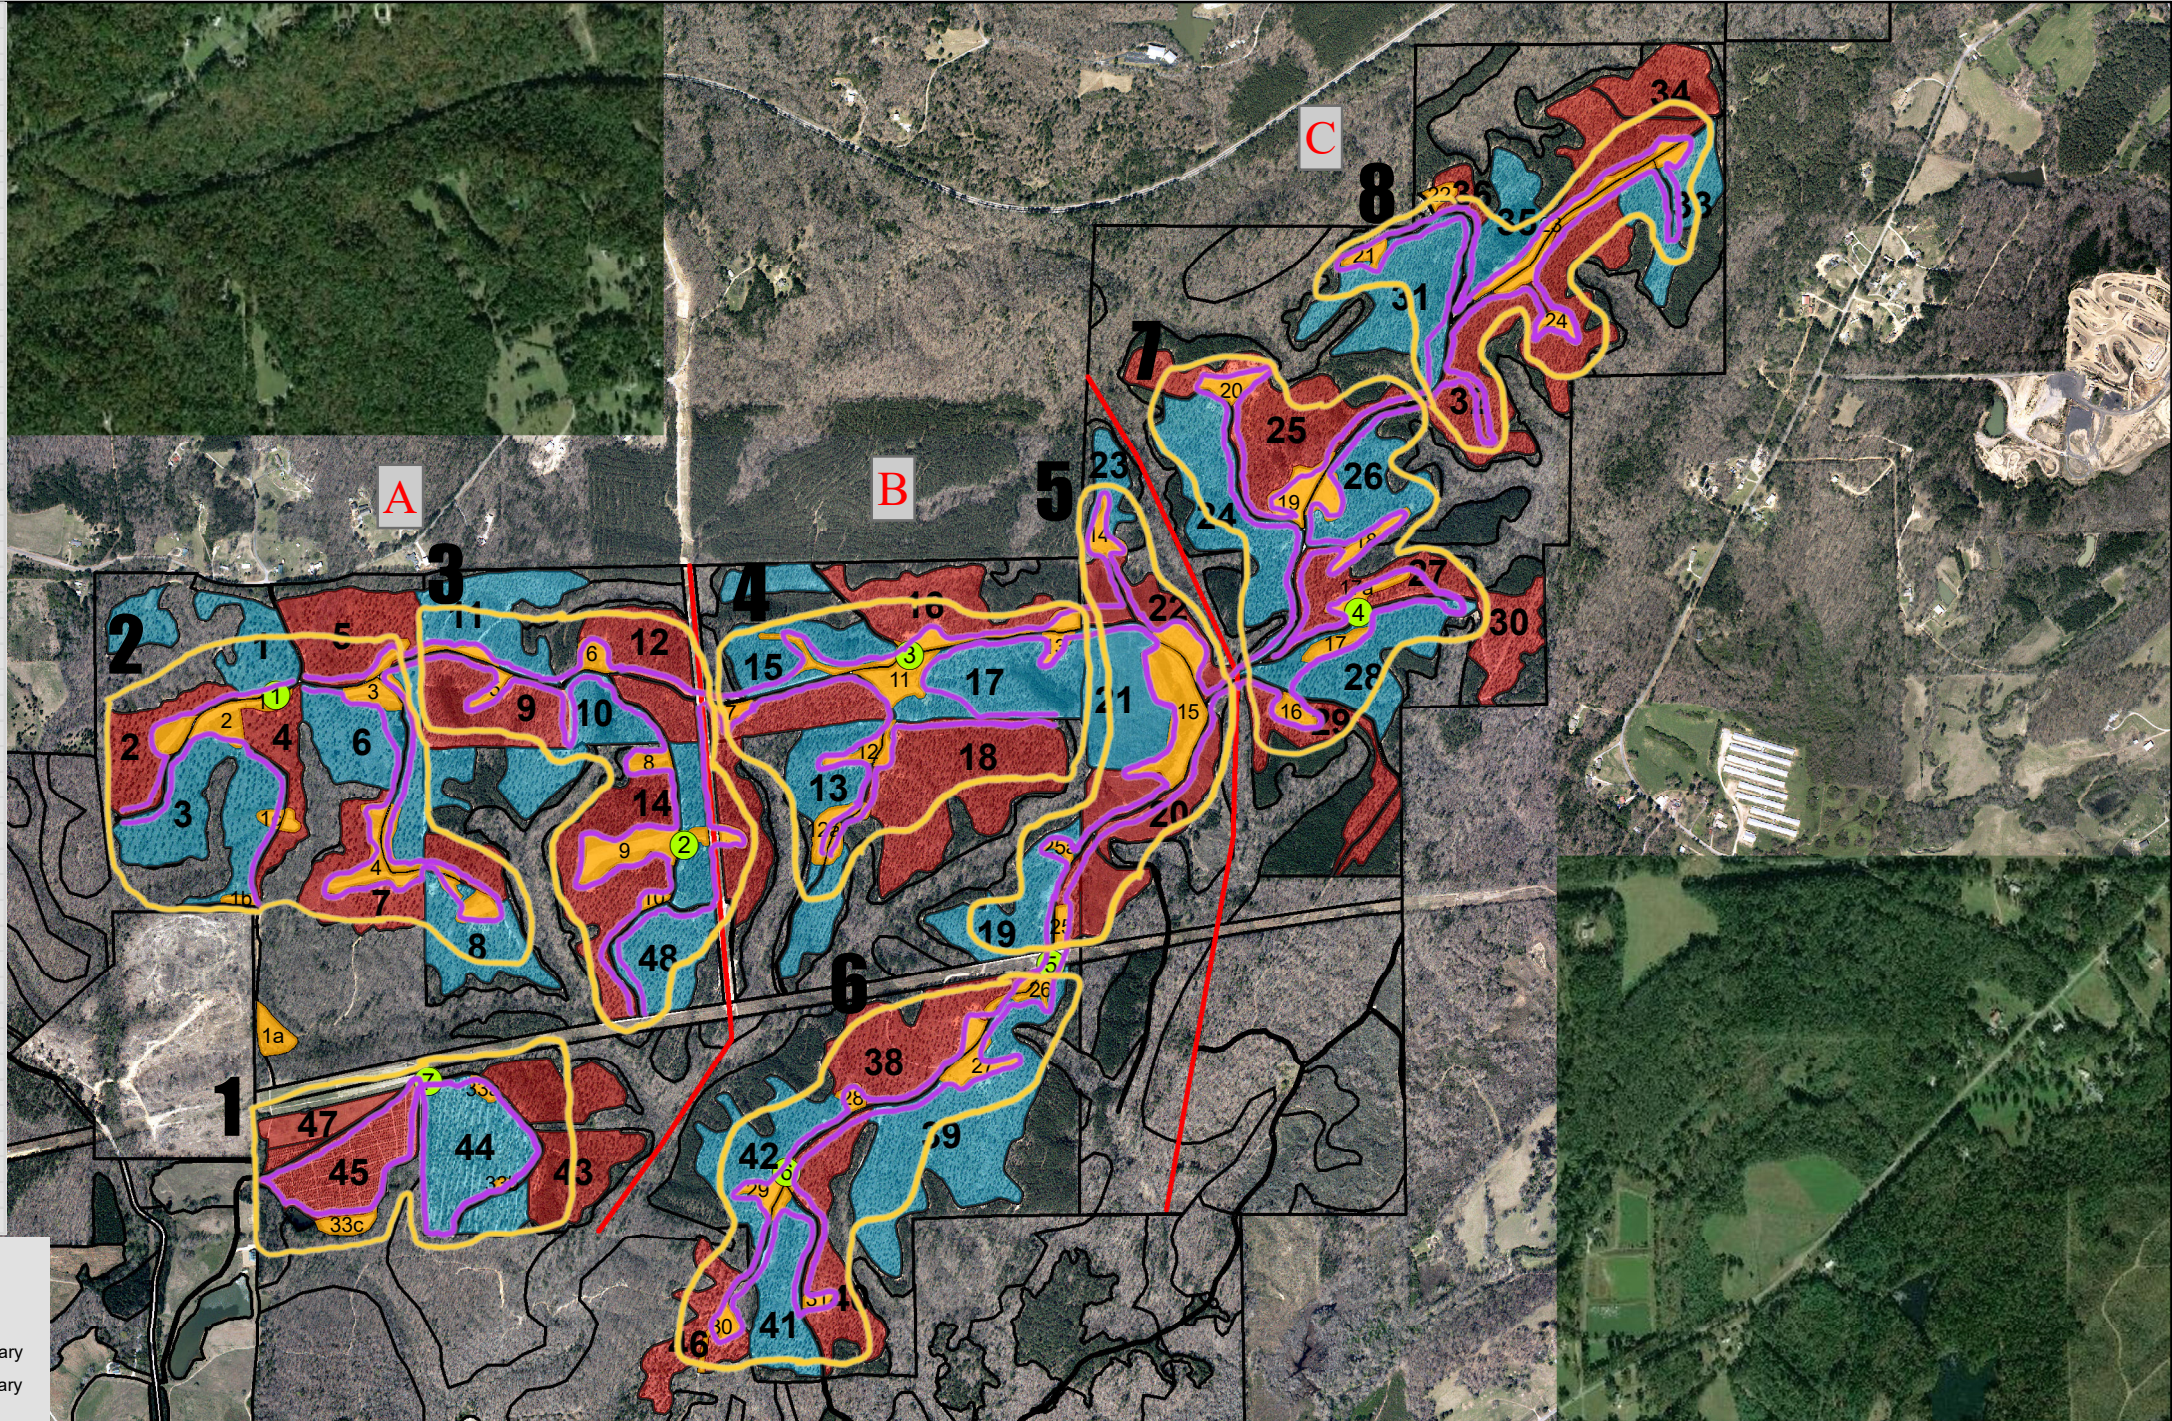

# Triple Creek Farm St. Clair County, AL

Stand	Acres	Burn Year
1	13.14	Odd
2	10.39	Even
3	20.70	Odd
4	7.55	Even
5	15.03	Even
6	21.90	Odd
7	11.55	Even
8	12.25	Odd
9	21.27	Even
10	13.23	Odd
11	15.29	Odd
12	33.78	Even
13	15.45	Odd
14	20.53	Even
15	15.66	Odd
16	14.70	Even
17	18.94	Odd
18	31.23	Even
19	12.30	Odd
20	19.77	Even
21	15.13	Odd
22	8.65	Even
23	3.97	Odd
24	22.10	Odd
25	22.53	Even
26	12.03	Odd
27	11.65	Even
28	16.77	Odd
29	11.25	Even
30	8.59	Even
31	20.79	Odd
32	30.68	Even
33	12.02	Odd
34	20.33	Even
35	9.48	Odd
36	2.50	Even
38	19.25	Even
39	35.16	Odd
40	14.09	Even
41	12.23	Odd
42	14.53	Odd
43	20.19	Even
44	21.41	Odd
45	16.65	Even
46	10.07	Even
47	4.98	Even
48	18.32	Odd

- Listening Station
- Brood Fields
- Release Area Boundary
- Triple\_Creek\_Boundary