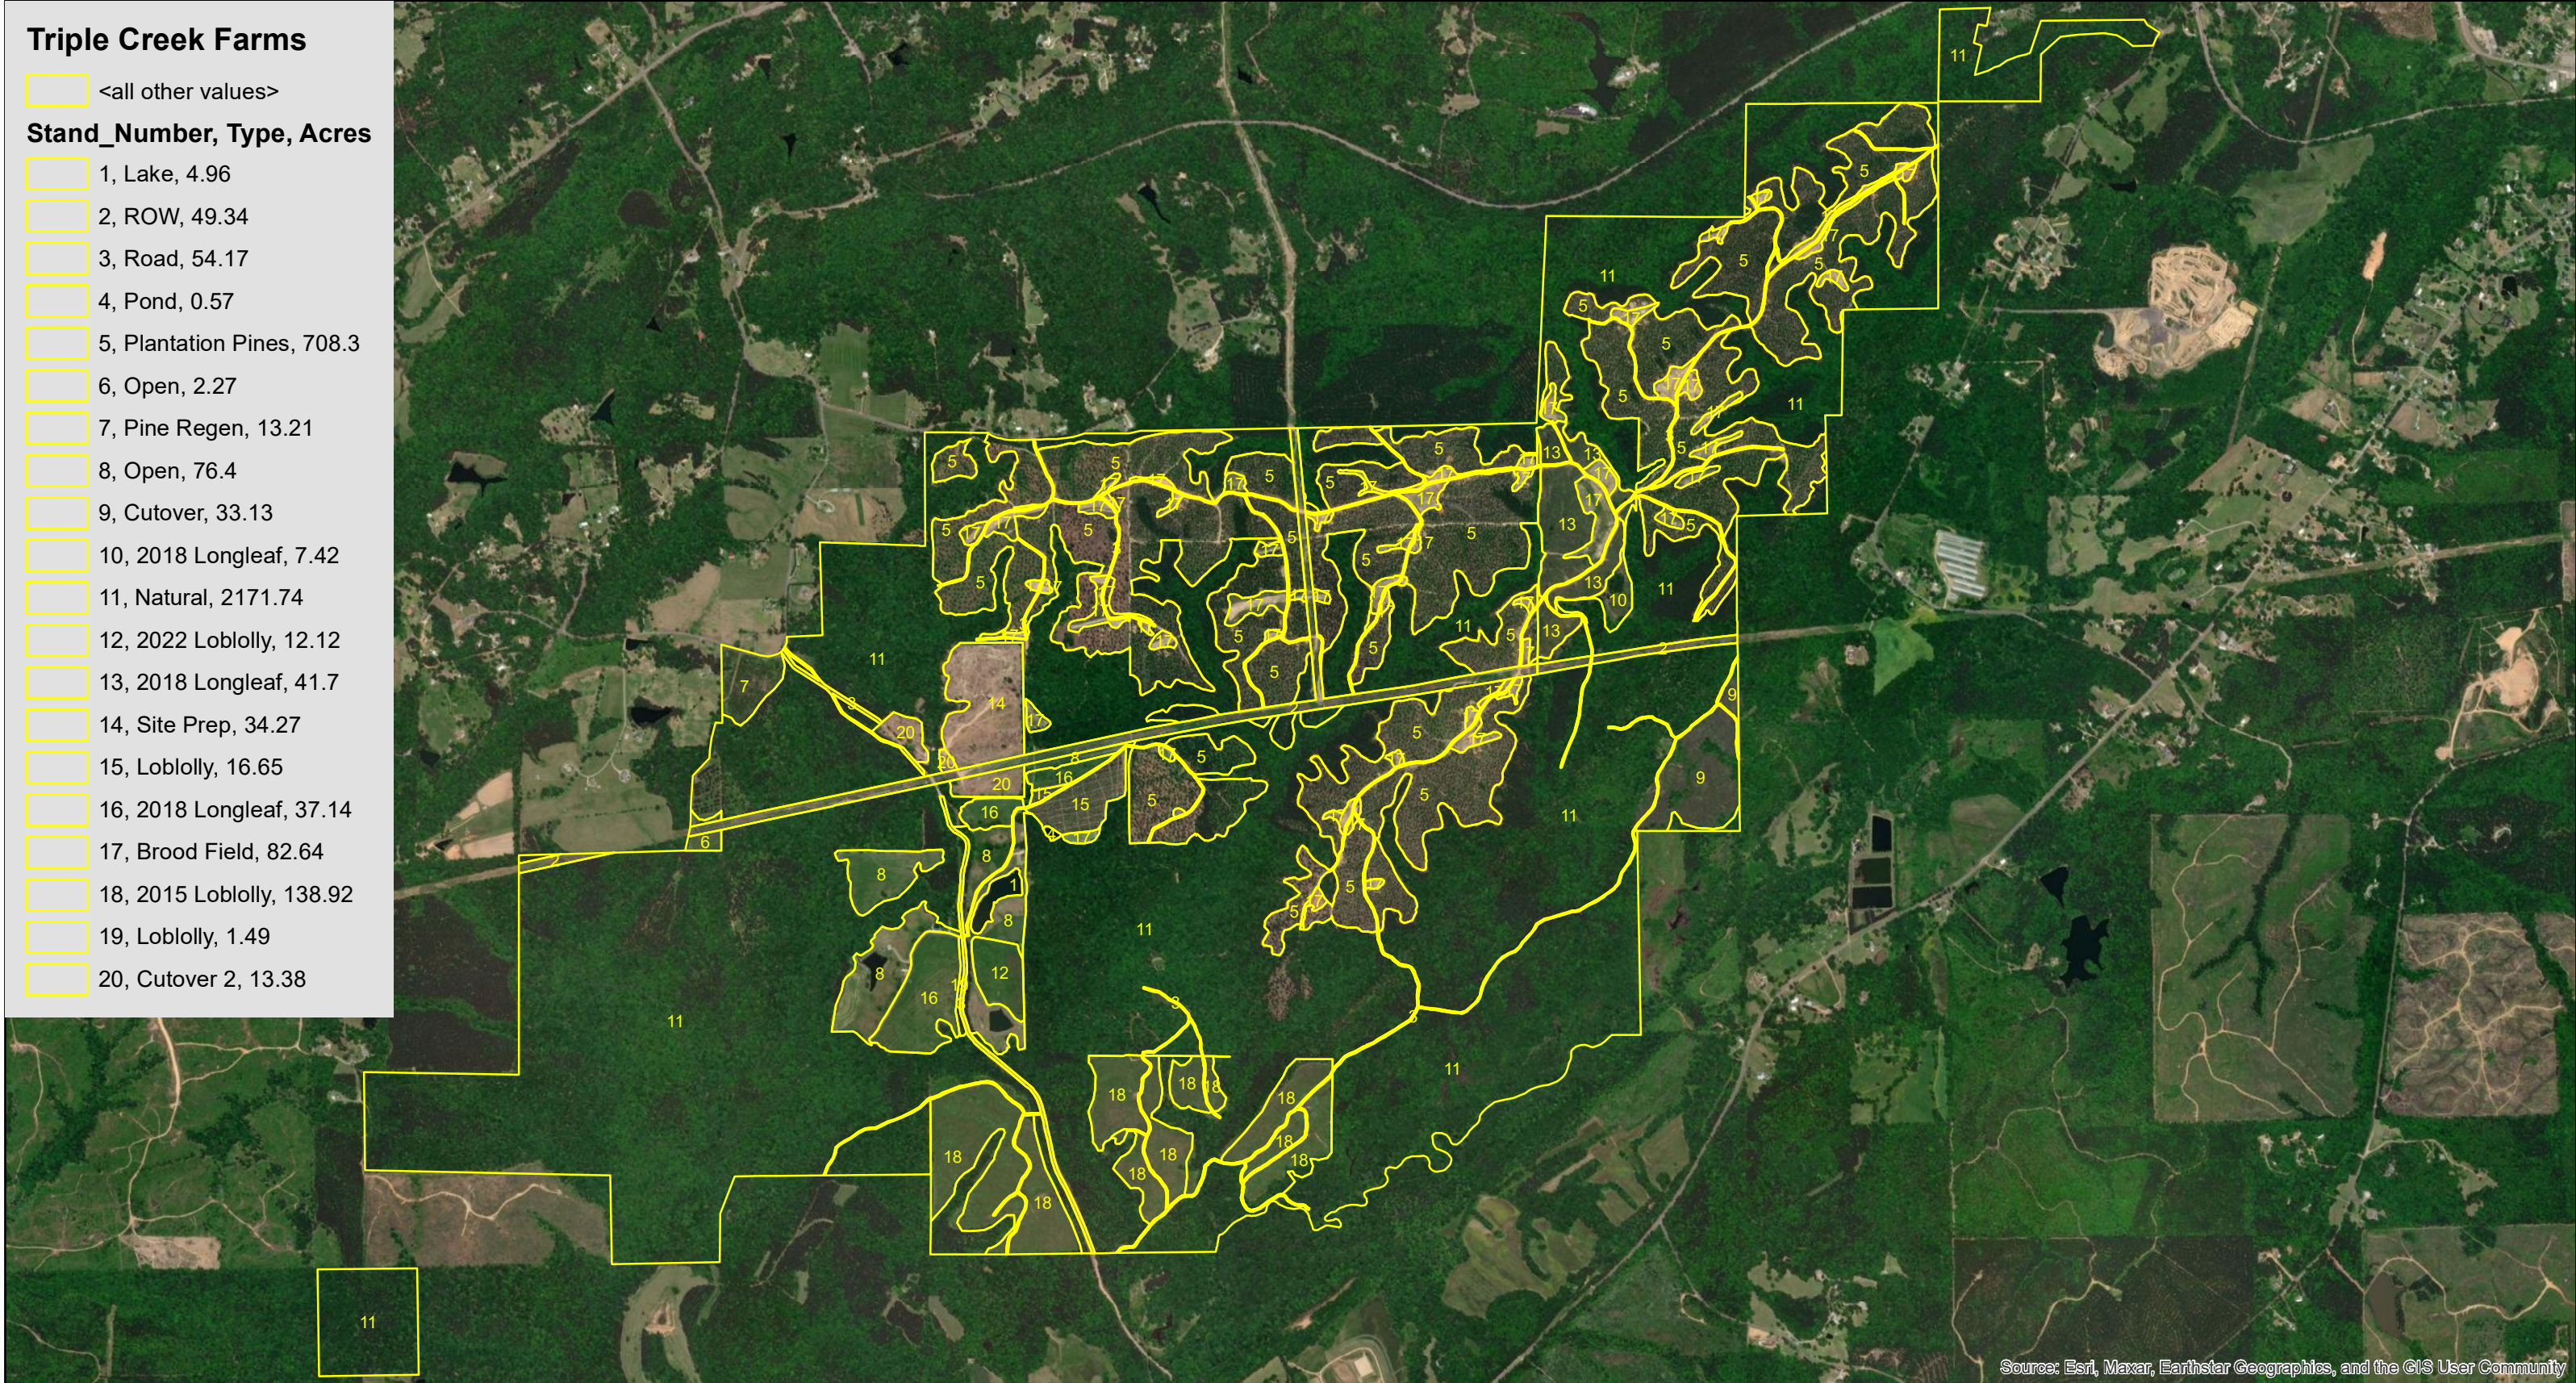

# Triple Creek Farms St. Clair County, AL

## Triple Creek Farms

Stand Number	Type	Acres
<all other values>		
1	Lake	4.96
2	ROW	49.34
3	Road	54.17
4	Pond	0.57
5	Plantation Pines	708.3
6	Open	2.27
7	Pine Regen	13.21
8	Open	76.4
9	Cutover	33.13
10	2018 Longleaf	7.42
11	Natural	2171.74
12	2022 Loblolly	12.12
13	2018 Longleaf	41.7
14	Site Prep	34.27
15	Loblolly	16.65
16	2018 Longleaf	37.14
17	Brood Field	82.64
18	2015 Loblolly	138.92
19	Loblolly	1.49
20	Cutover 2	13.38

Source: Esri, Maxar, Earthstar Geographics, and the GIS User Community