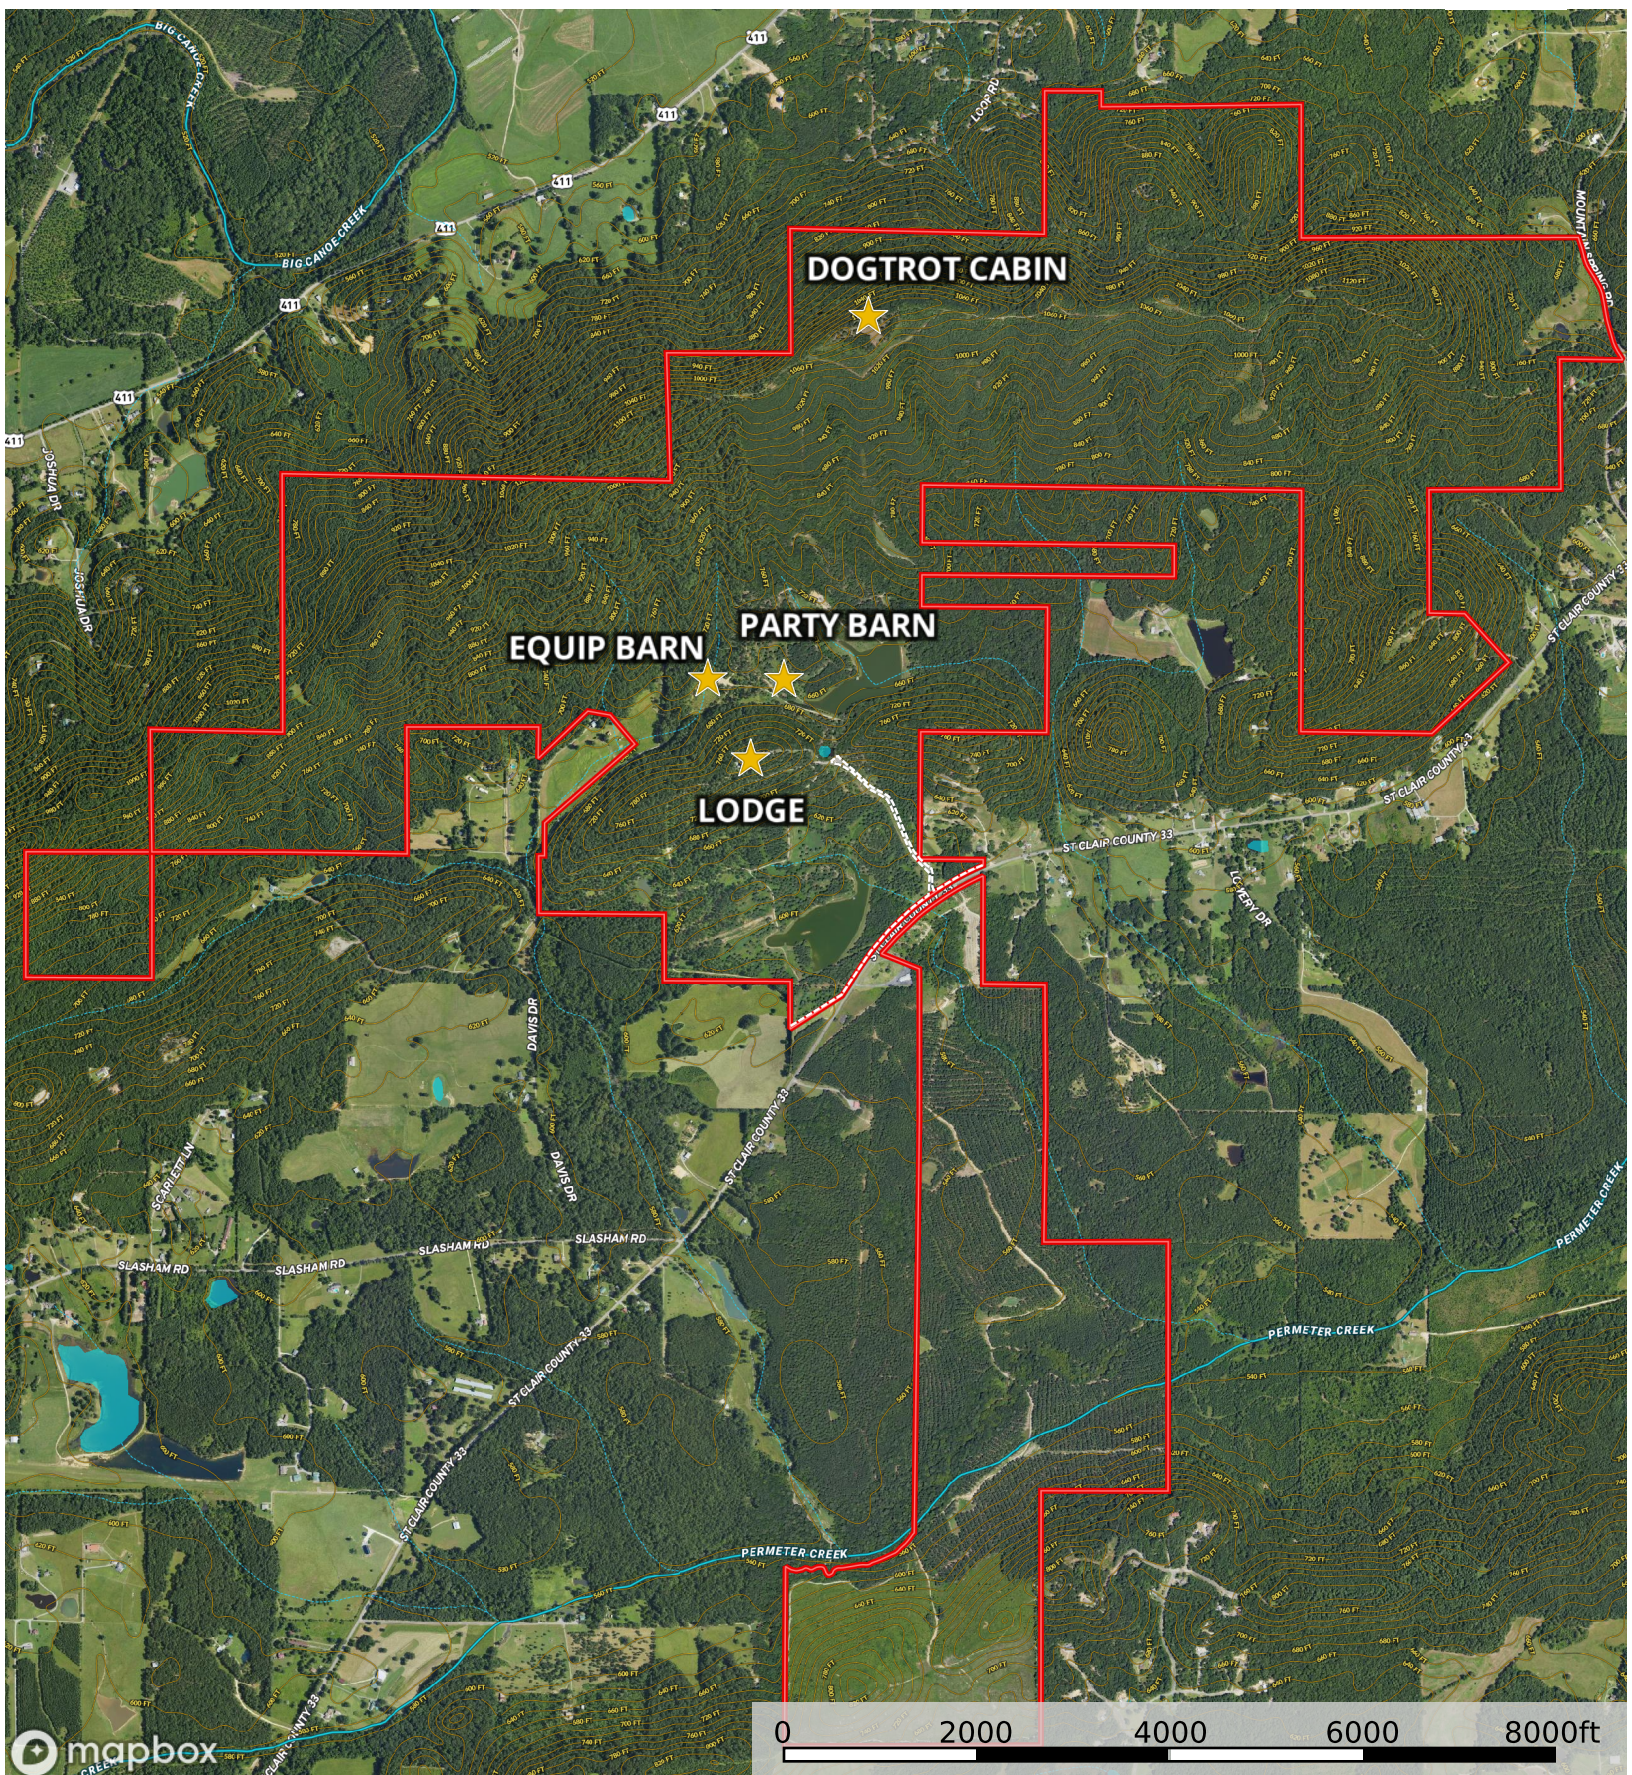

Chadwick Farm (master)

Alabama, AC +/-

mapbox

- ★ Star 1
- Fence
- Boundary
- Stream, Intermittent
- River/Creek
- Water Body